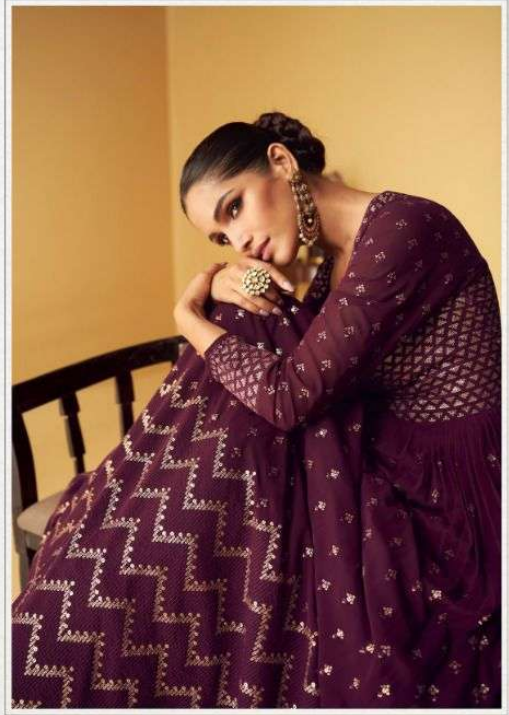

AASHIRWAD<sup>®</sup>  
CREATION

GULKAND<sup>®</sup>  
A brand by Aashirwad

*Sana*

AASHIRWAD<sup>®</sup>  
CREATION

GULKAND<sup>®</sup>  
A brand by Aashirwad

*Sana*

AASHIRWAD<sup>®</sup>  
CREATION

~ 9358 ~

AASHIRWAD<sup>®</sup>  
CREATION

~ 9360 ~

AASHIRWAD®  
CREATION  
~ 9359 ~

**A** | **AASHIRWAD**<sup>®</sup>  
CREATION

**GULKAND**<sup>®</sup>  
A brand by Aashirwad

*Sana*

DESIGN	PRICE	DESCRIPTION
9358	2295	~ TOP ~ REAL GEORGETTE ( FREE SIZE STITCH )
9359	2295	~ INNER ~ SILK SANTOON
9360	2295	~BOTTOM~ SILK SANTOON
9361	2295	~ DUPTTA ~ REAL GEORGETTE