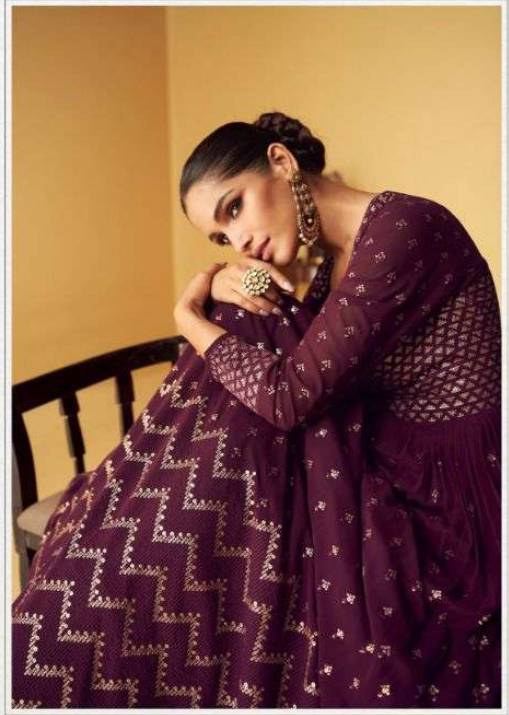

AASHIRWAD[®]
CREATION

GULKAND[®]
A brand by Aashirwad

Sana

AASHIRWAD[®]
CREATION

GULKAND[®]
A brand by Aashirwad

Sana

AASHIRWAD[®]
CREATION

~ 9360 ~

AASHIRWAD®
CREATION
~ 9359 ~

A | AASHIRWAD[®]
CREATION

GULKAND[®]
A brand by Aashirwad

Sana

DESIGN	PRICE	DESCRIPTION
9358	2295	~ TOP ~ REAL GEORGETTE (FREE SIZE STITCH)
9359	2295	~ INNER ~ SILK SANTOON
9360	2295	~BOTTOM~ SILK SANTOON
9361	2295	~ DUPTTA ~ REAL GEORGETTE