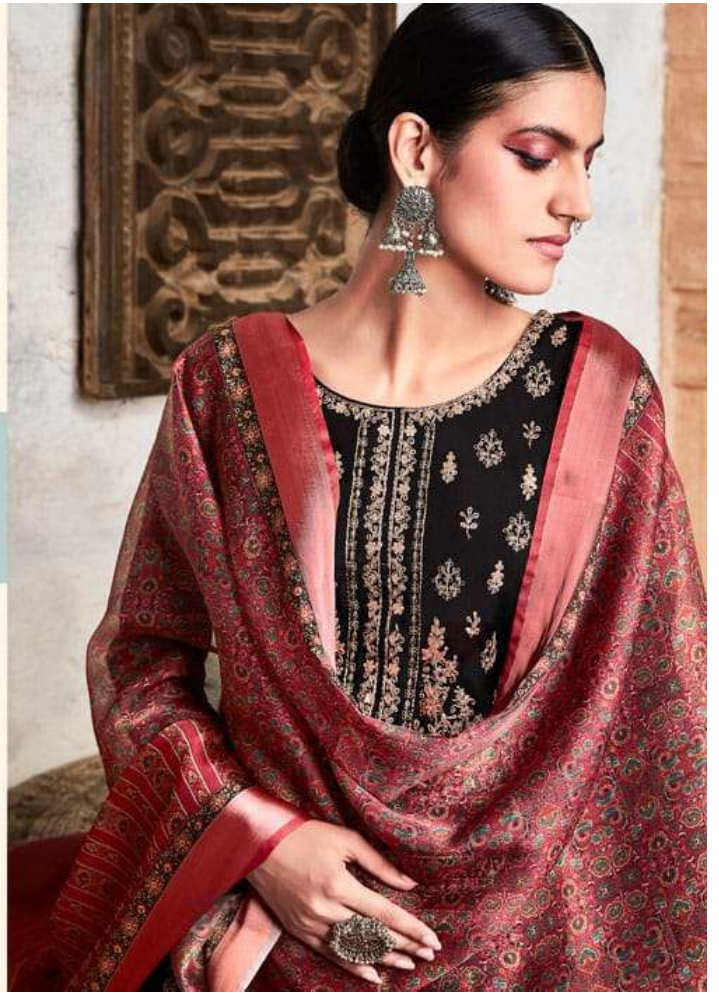

SAMREEN - 1001