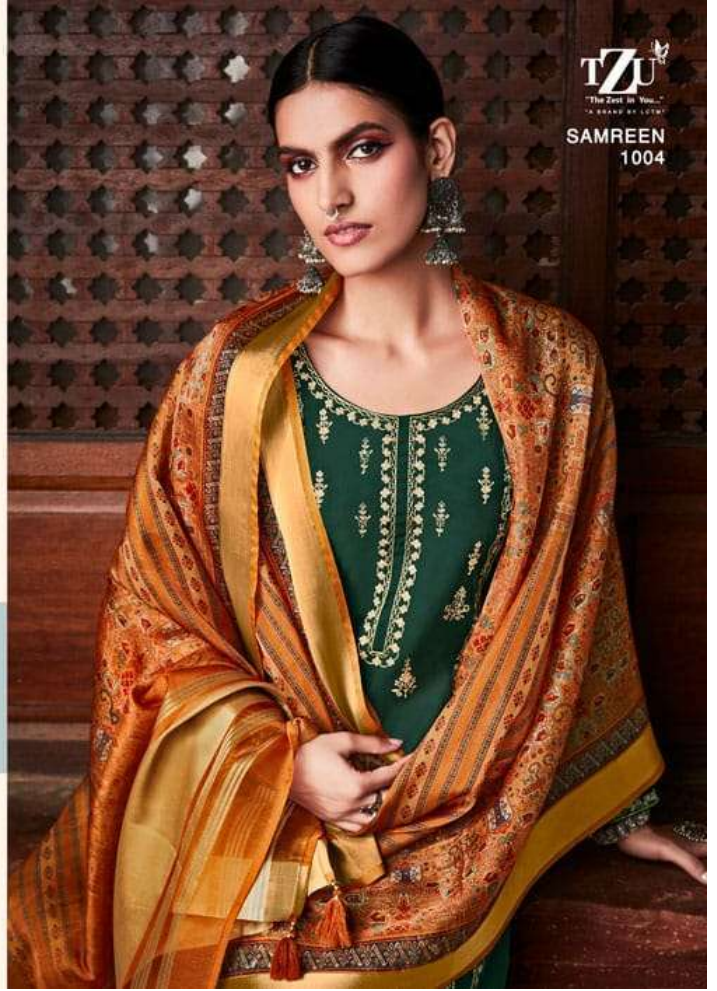

TZU
"The Zest in You..."
"A BRAND BY LCTM"

SAMREEN

TOP : ROMAN SILK | BOTTOM : JAM SATIN | DUPATTA : ORGANZA SATIN

TZU
"The Zeit In You"
A BRAND BY L'ETAT

SAMREEN - 1003

TOP : ROMAN SILK
BOTTOM : JAM SATIN
DUPATTA : ORGANZA SATIN

SAMREEN

1001

1002

1003

1004

1005

1006

SAMREEN - 1002