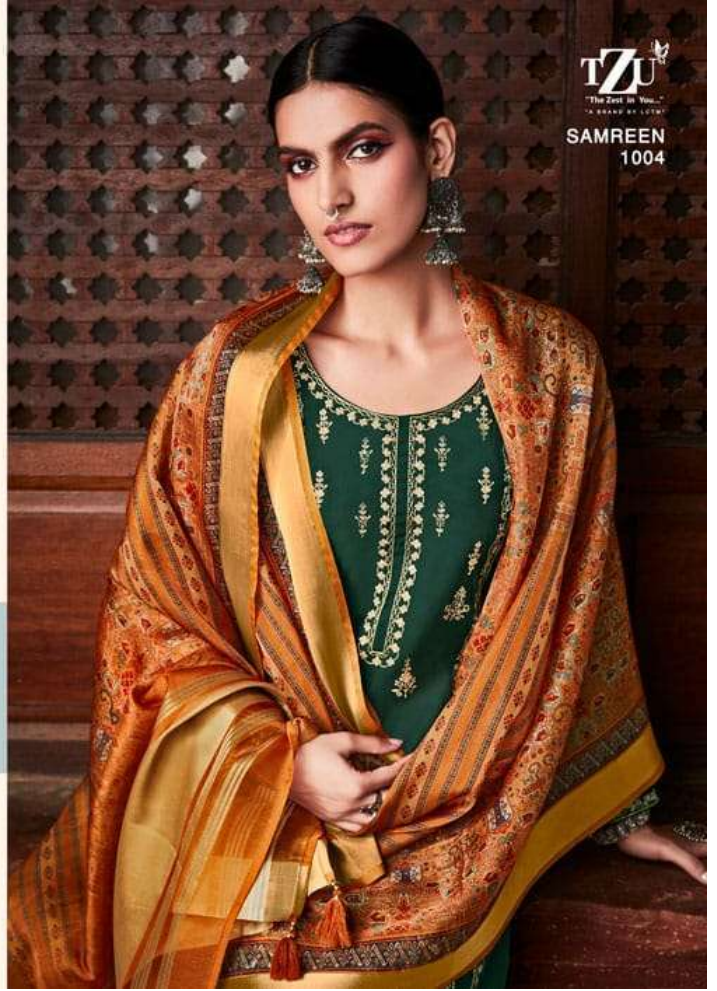

TZU
"The Zest in You..."
"A BRAND BY LCTM"

SAMREEN

TOP : ROMAN SILK | BOTTOM : JAM SATIN | DUPATTA : ORGANZA SATIN

TZU
"The Zeit In You"
A BRAND BY L'ETAM

SAMREEN - 1003

TOP : ROMAN SILK
BOTTOM : JAM SATIN
DUPATTA : ORGANZA SATIN

SAMREEN

1001

1002

1003

1004

1005

1006

SAMREEN - 1002