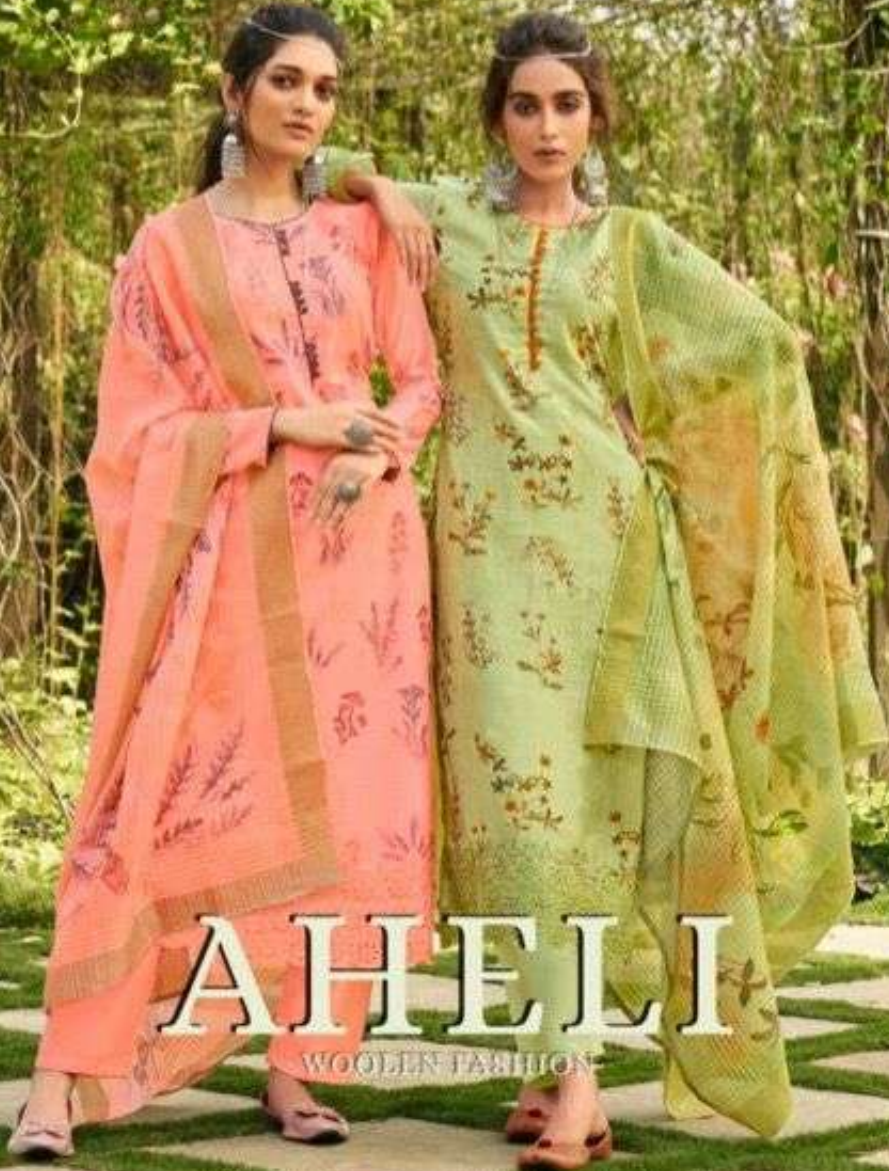

TANISHK  
Fashion

AHELI  
WOOLLEN FASHION

*Experience the*  
**ENGANIMENT**

OF YOUR INNER SOUL!

D.NO.3304

*Experience the*  
**ENCHANTMENT**  
OF YOUR INNER SOUL

D.NO.3305

*The most stylish*  
**FASHION UPDATE**  
Live every moment to the fullest

D.NO.3301

*The most stylish*  
**FASHION UPDATE**  
Live every moment to the fullest

D.NO.3302

D.NO.3301

D.NO.3302

D.NO.3303

D.NO.3304

D.NO.3305

# AHELI

FROM TANISHK FASHIONS,

TOP

PURE PASHMINA WITH EMBRO WORK

BOTTOM

PURE PASHMINA

DUPATTA

PURE PASHMINA SHAWL

TANISHK  
Fashion

*Find the*  
**SERENITY WITHIN.**