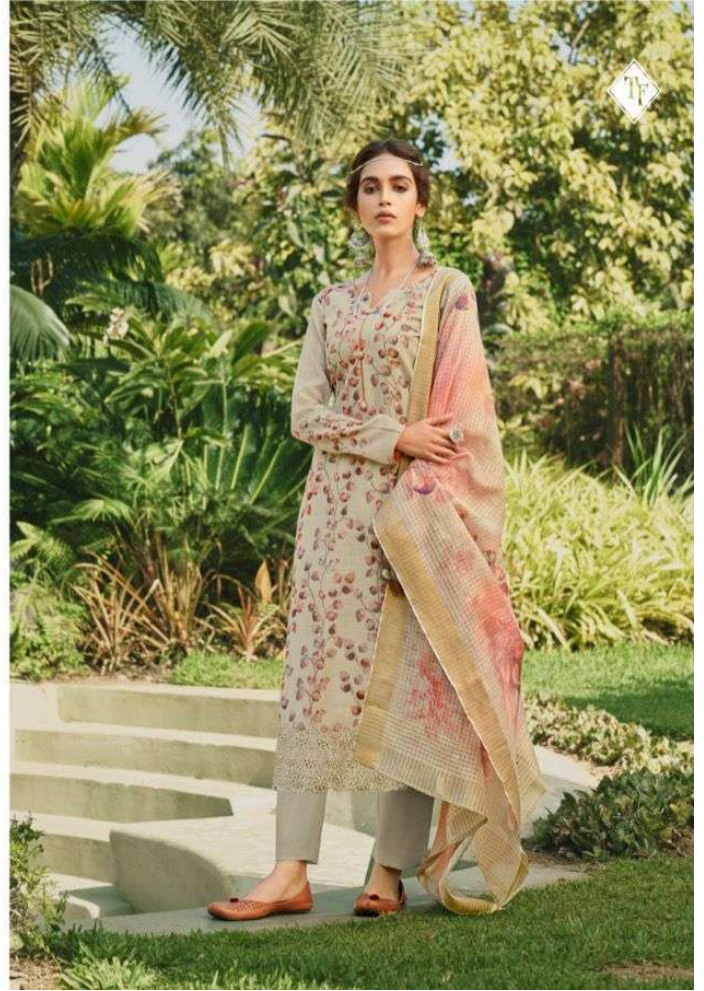

TANISHK  
Fashion

AHELI  
WOOLLEN FASHION

*Experience the*  
**ENGANIMENT**

OF YOUR INNER SOUL!

D.NO.3304

*Experience the*  
**ENCHANTMENT**  
OF YOUR INNER SOUL

D.NO.3305

*The most stylish*  
**FASHION UPDATE**  
Live every moment to the fullest

D.NO.3301

*The most stylish*  
**FASHION UPDATE**  
Live every moment to the fullest

D.NO.3302

D.NO.3301

D.NO.3302

D.NO.3303

D.NO.3304

D.NO.3305

# AHELI

FROM TANISHK FASHIONS,

TOP

PURE PASHMINA WITH EMBRO WORK

BOTTOM

PURE PASHMINA

DUPATTA

PURE PASHMINA SHAWL