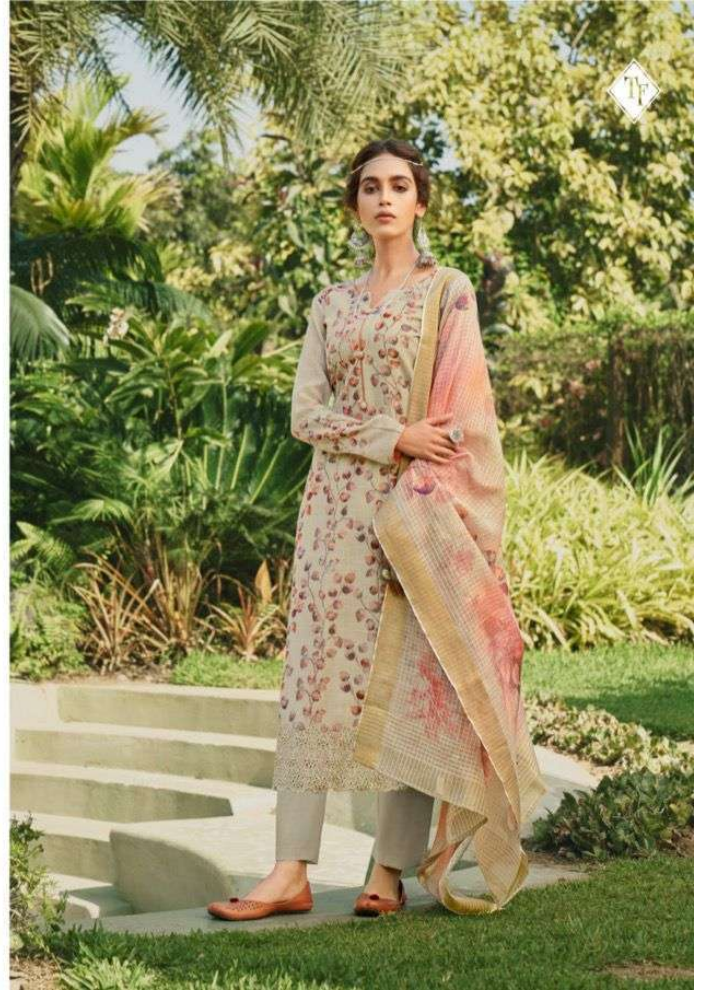

The most stylish
FASHION UPDATE
Live every moment to the fullest

D.NO.3302