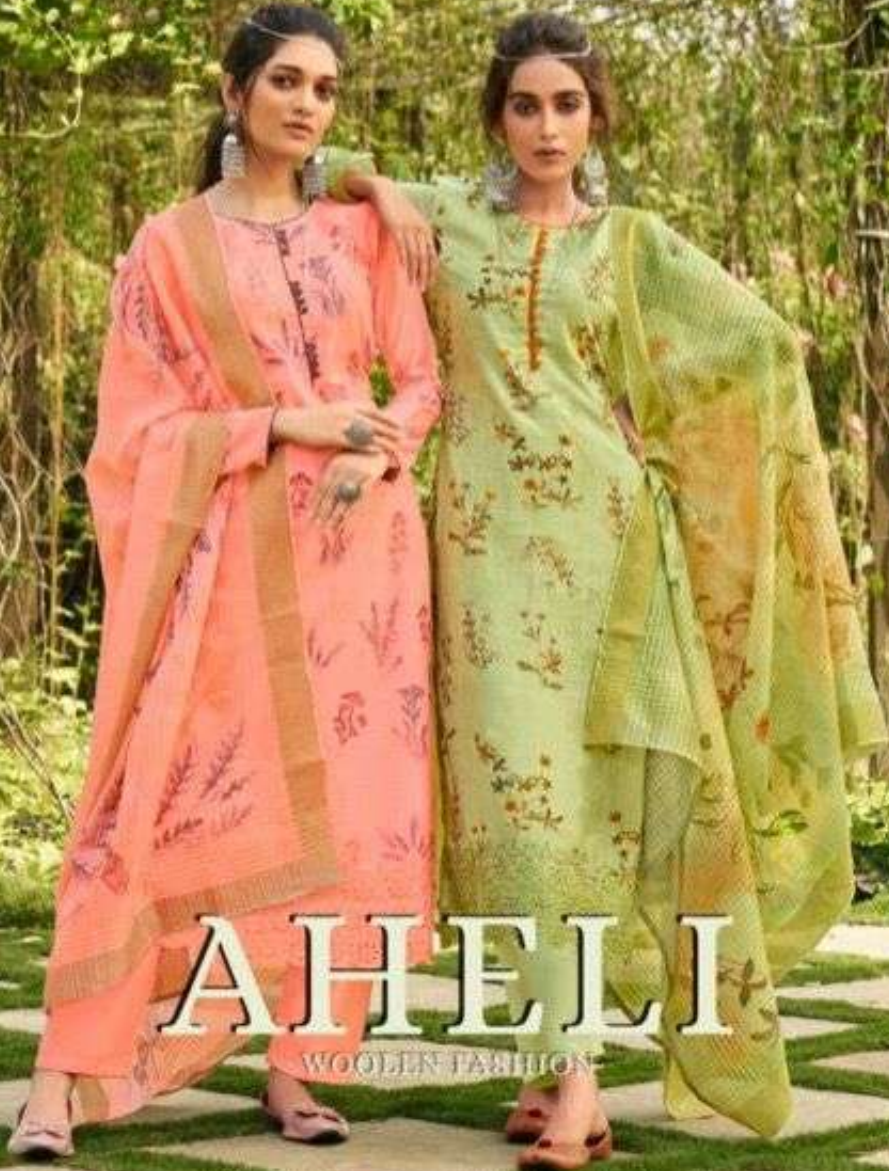

TANISHK
Fashion

AHELI
WOOLLEN FASHION

Experience the
ENGANIMENT

OF YOUR INNER SOUL!

D.NO.3304

Experience the
ENCHANTMENT
OF YOUR INNER SOUL

D.NO.3305

The most stylish
FASHION UPDATE
Live every moment to the fullest

D.NO.3301

The most stylish
FASHION UPDATE
Live every moment to the fullest

D.NO.3302

D.NO.3301

D.NO.3302

D.NO.3303

D.NO.3304

D.NO.3305

TOP

PURE PASHMINA WITH EMBRO WORK

BOTTOM

PURE PASHMINA

DUPATTA

PURE PASHMINA SHAWL

TANISHK
Fashion

Find the
SERENITY WITHIN.