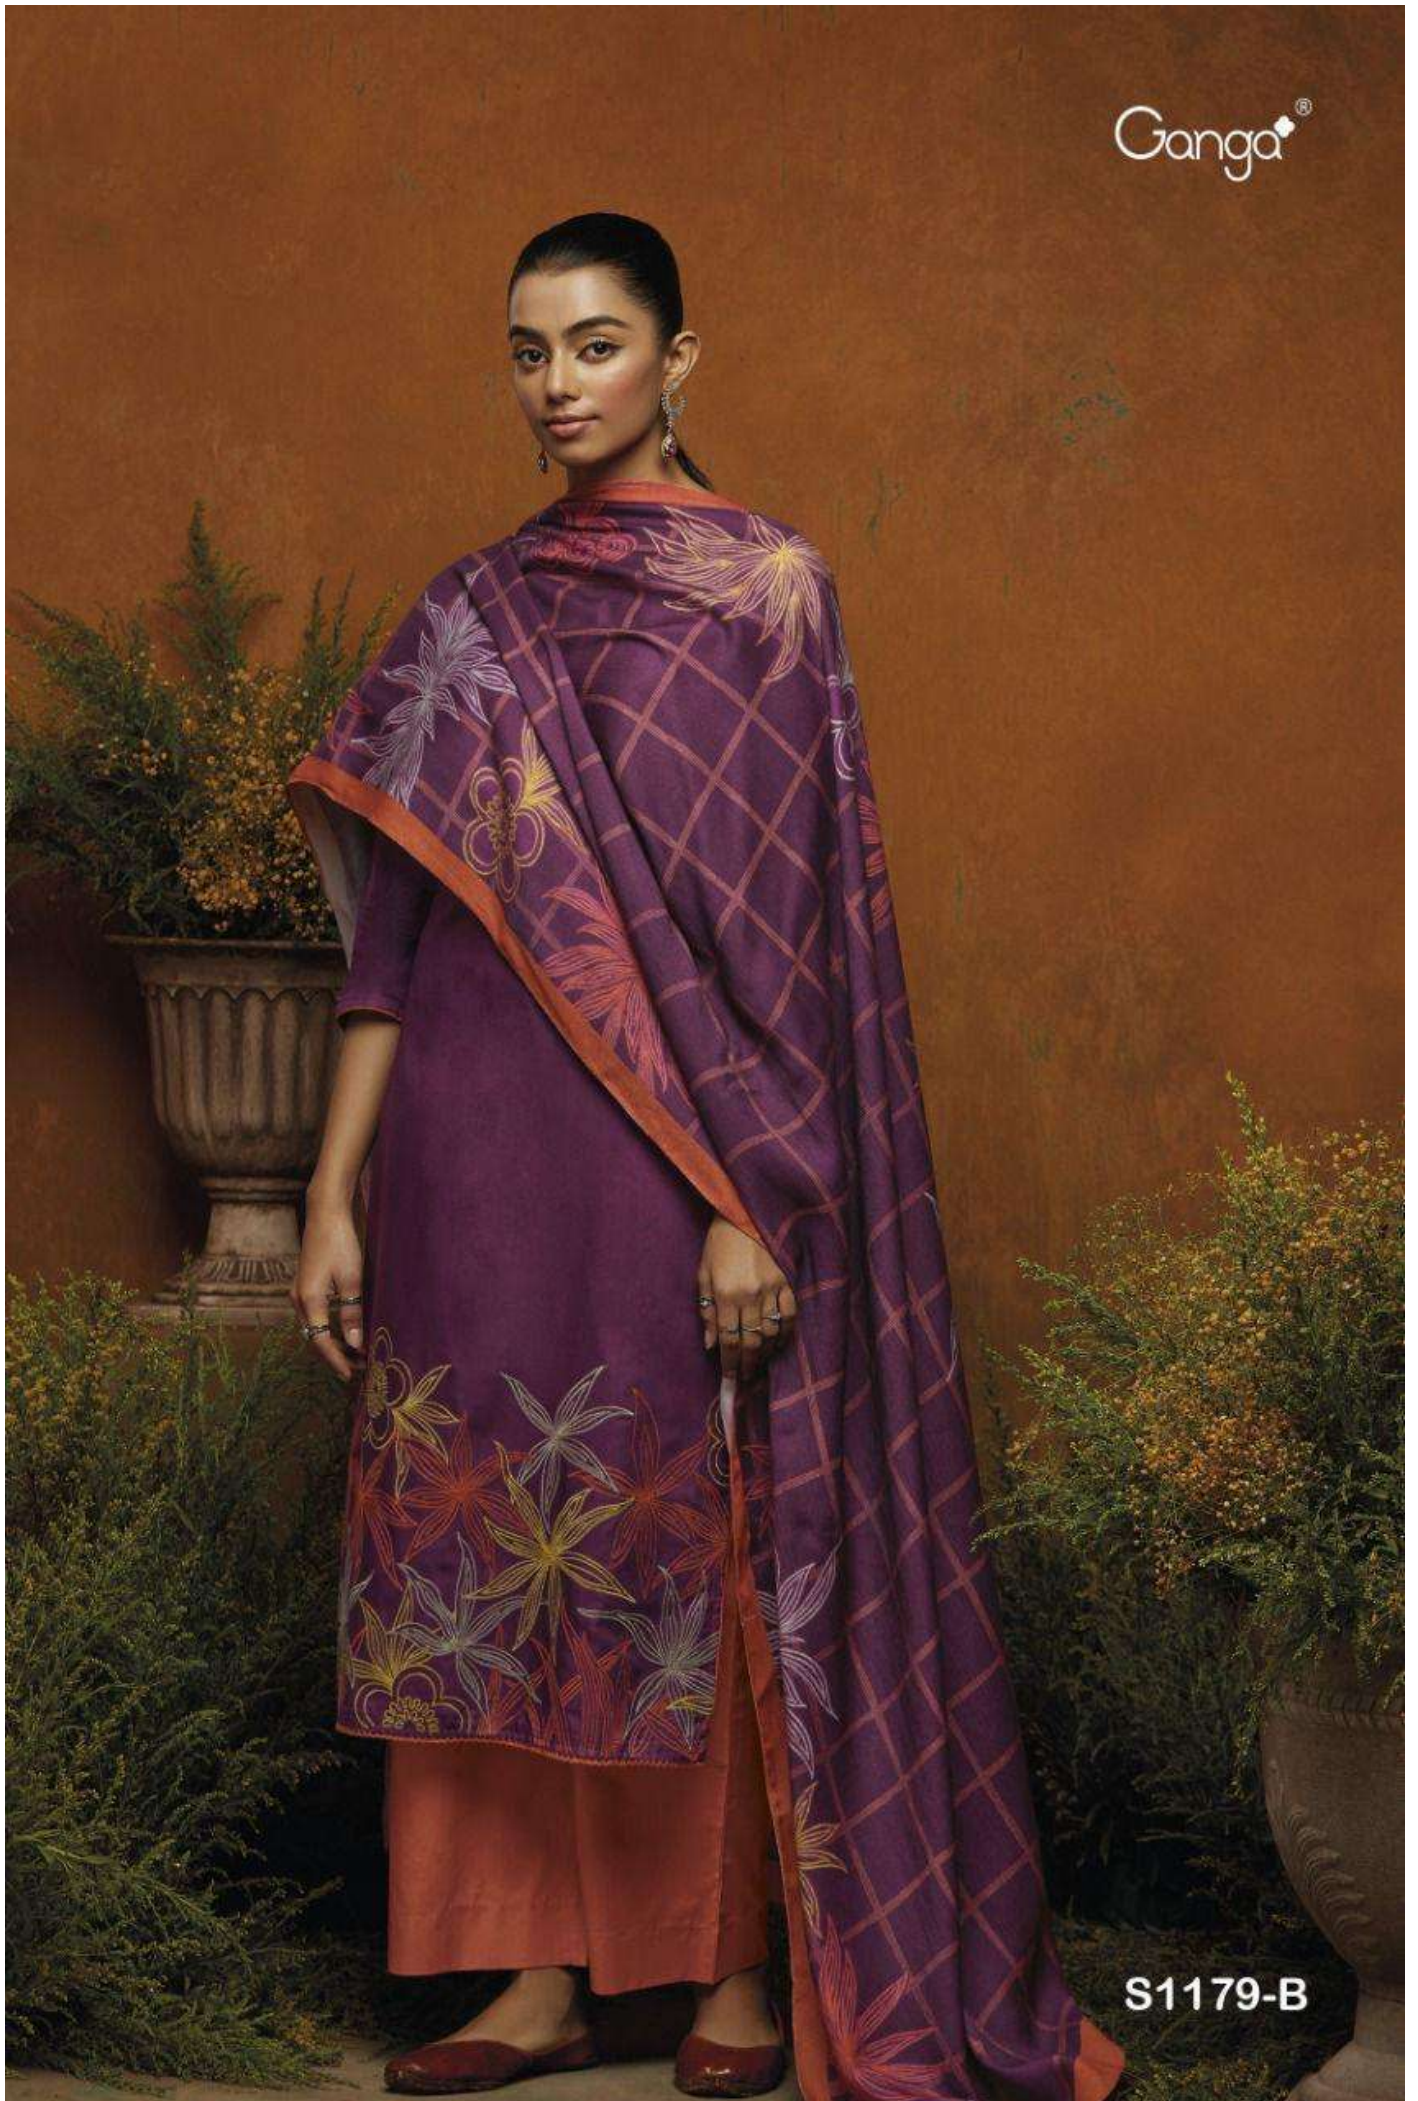

Ganga®

S1179-B