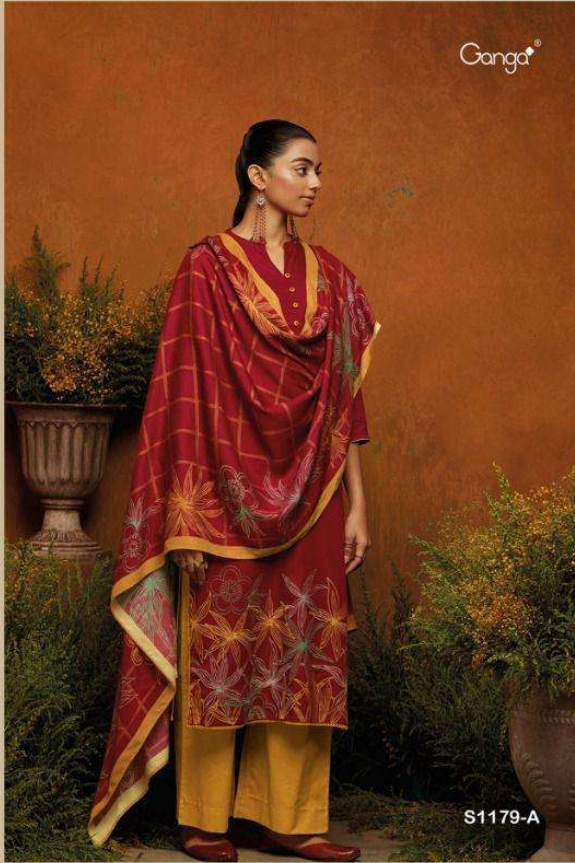

Ganga®

S1179-C

Ganga®

S1179-D

S1179-A

PRODUCT NAME	ARSHIA
D.NO.	S1179
DESCRIPTION	<p>TOP PREMIUM WOOL PASHMINA DOBBY SOLID WITH EMBROIDERY AND HAND WORK</p> <p>BOTTOM PREMIUM WOOL PASHMINA PLAIN SOLID</p> <p>DUPATTA FINEST VISCOSE SHAWL PRINTED</p>
HSN CODE	540754
WHOLESALE PRICE	1399/- EACH+GST(EXTRA)