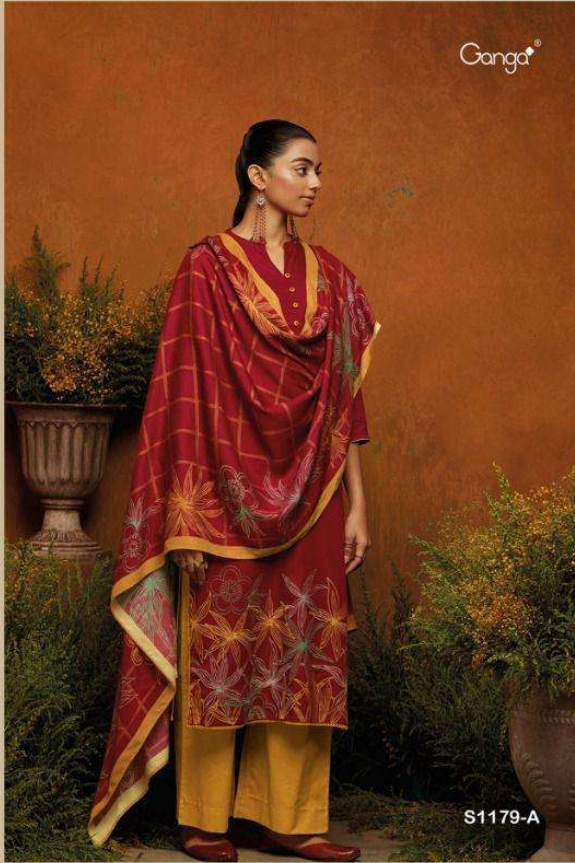

Ganga®

S1179-C

Ganga®

S1179-D

S1179-A

PRODUCT NAME	<b>ARSHIA</b>
D.NO.	S1179
DESCRIPTION	<p><b>TOP</b> PREMIUM WOOL PASHMINA DOBBY SOLID WITH EMBROIDERY AND HAND WORK</p> <p><b>BOTTOM</b> PREMIUM WOOL PASHMINA PLAIN SOLID</p> <p><b>DUPATTA</b> FINEST VISCOSE SHAWL PRINTED</p>
HSN CODE	<b>540754</b>
WHOLESALE PRICE	<b>1399/- EACH+GST(EXTRA)</b>