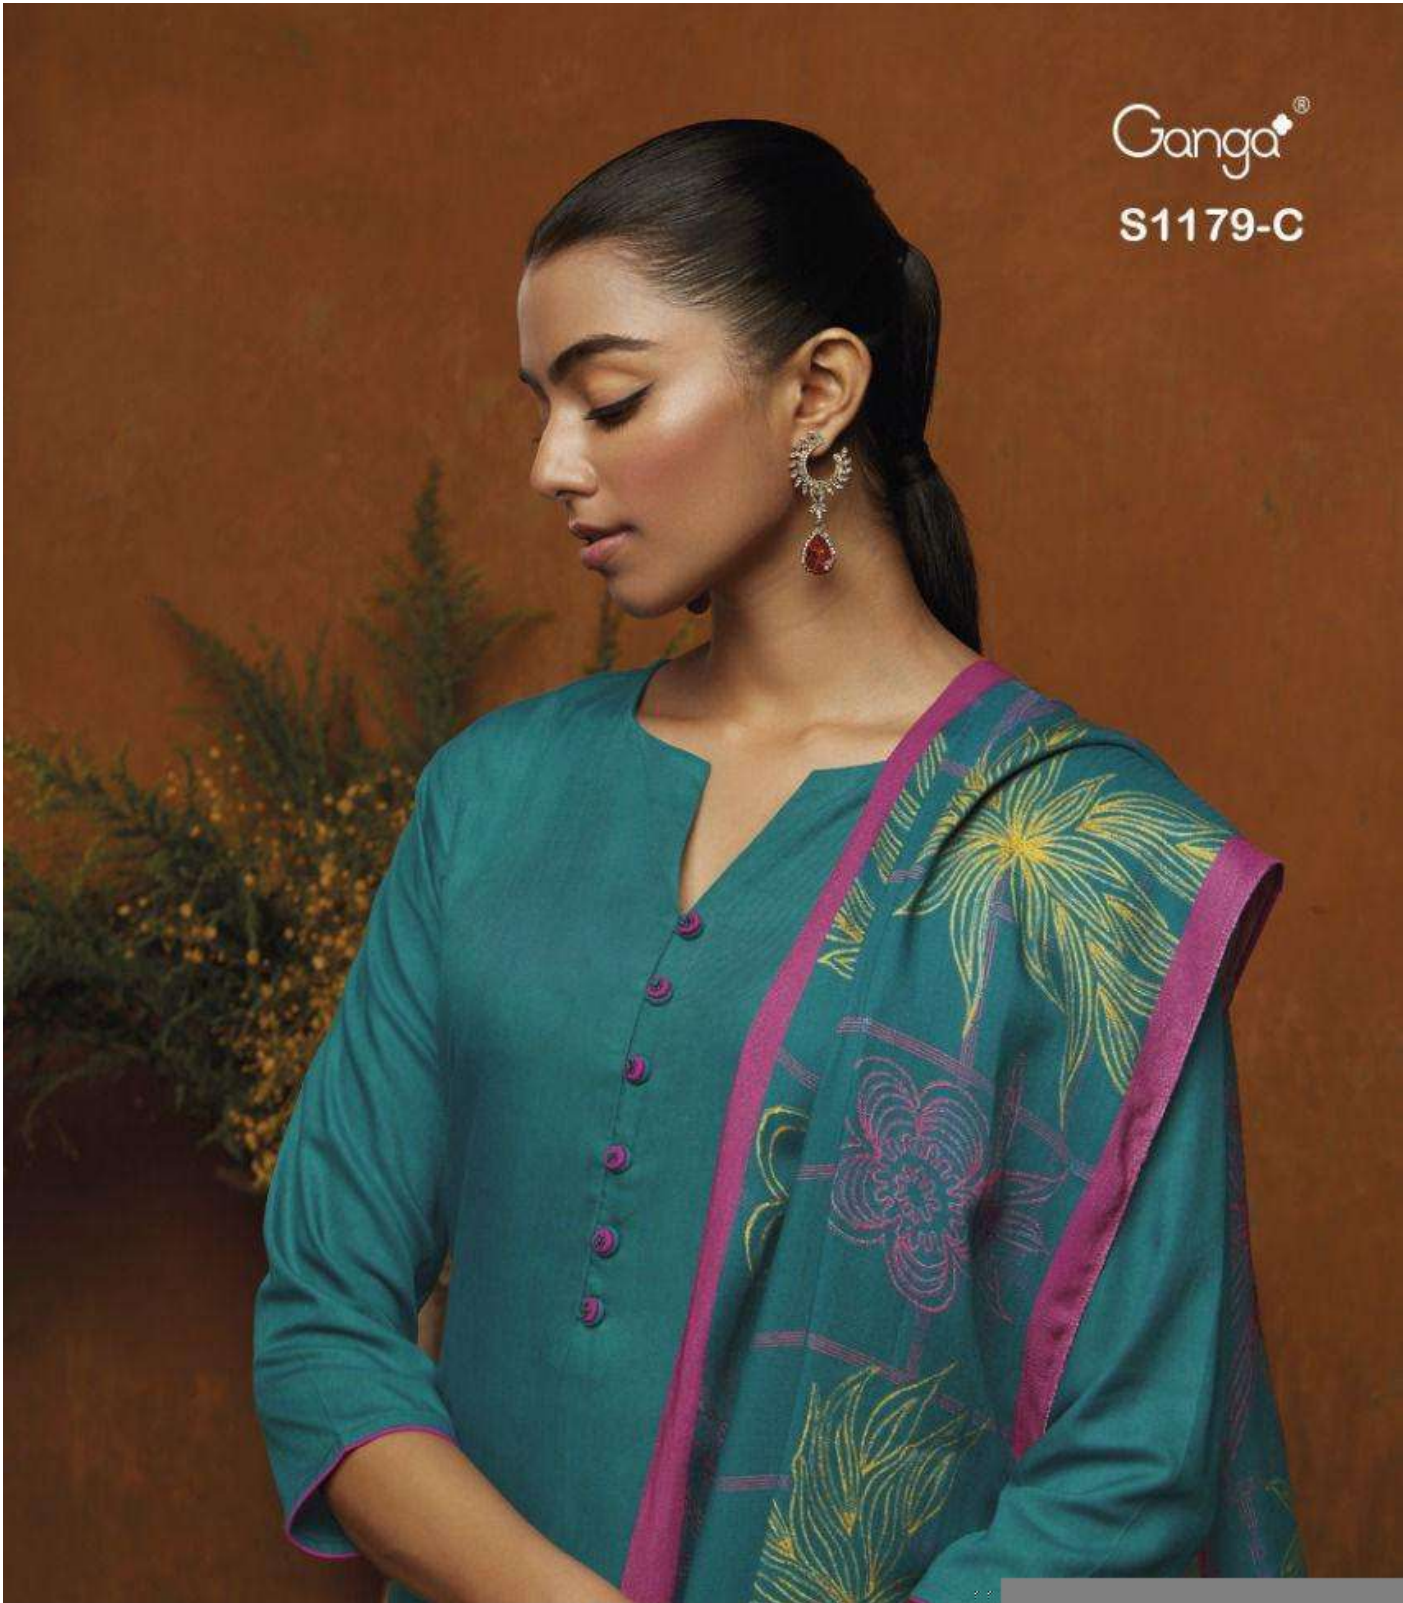

Ganga®

S1179-C