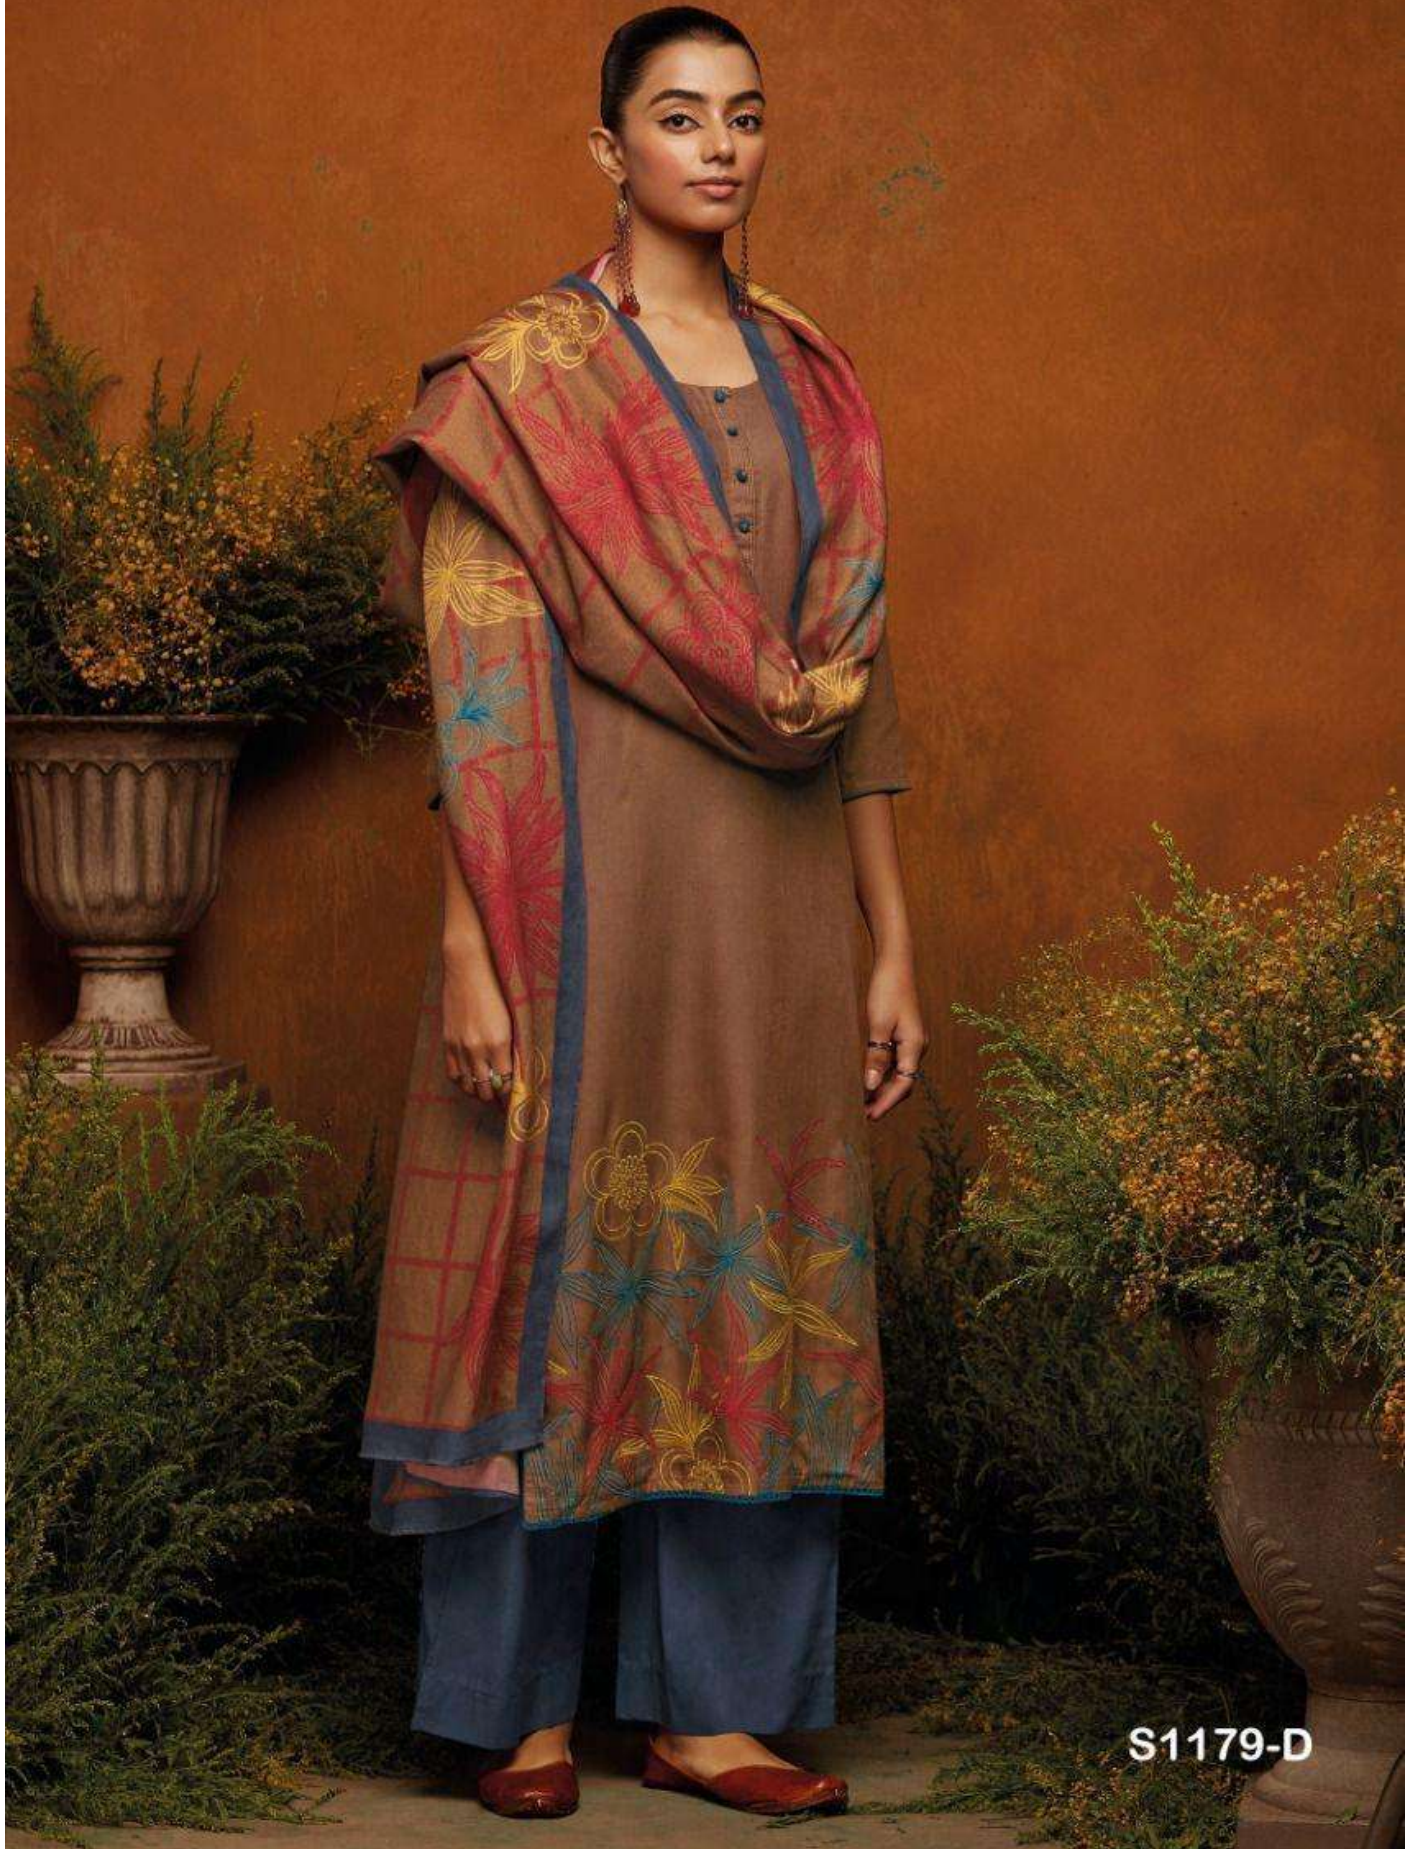

Ganga®

S1179-C

Ganga®

S1179-D

Ganga®

D.NO.S1179
ARSHIA

Ganga®

S1179-A

Ganga®

S1179-C

Ganga®

S1179-D

S1179-A

PRODUCT NAME	ARSHIA
D.NO.	S1179
DESCRIPTION	<p>TOP PREMIUM WOOL PASHMINA DOBBY SOLID WITH EMBROIDERY AND HAND WORK</p> <p>BOTTOM PREMIUM WOOL PASHMINA PLAIN SOLID</p> <p>DUPATTA FINEST VISCOSE SHAWL PRINTED</p>
HSN CODE	540754
WHOLESALE PRICE	1399/- EACH+GST(EXTRA)