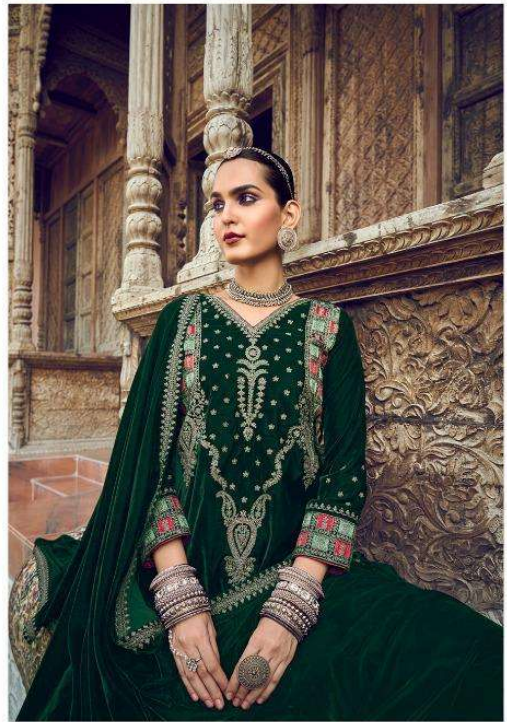

GULLJEE

Carnation

Carnation

DESIGN NO	CATALOG NAME	DESCRIPTION	PRICE
10001	Carnation	<p>TOP Velvet with Embroidery (3.20 mtr)</p> <p>DUPATTA Velvet with Embroidery</p> <p>BOTTOM Viscose Pasma</p>	1699/-
10002	Carnation		1699/-
10003	Carnation		1699/-
10004	Carnation		1699/-
10005	Carnation		1699/-
10006	Carnation		1699/-

●●● 10006

GULLJEE

Carnation

● ● 10001

10002

● ● ● 10003

●●● 10005

●●● 10006