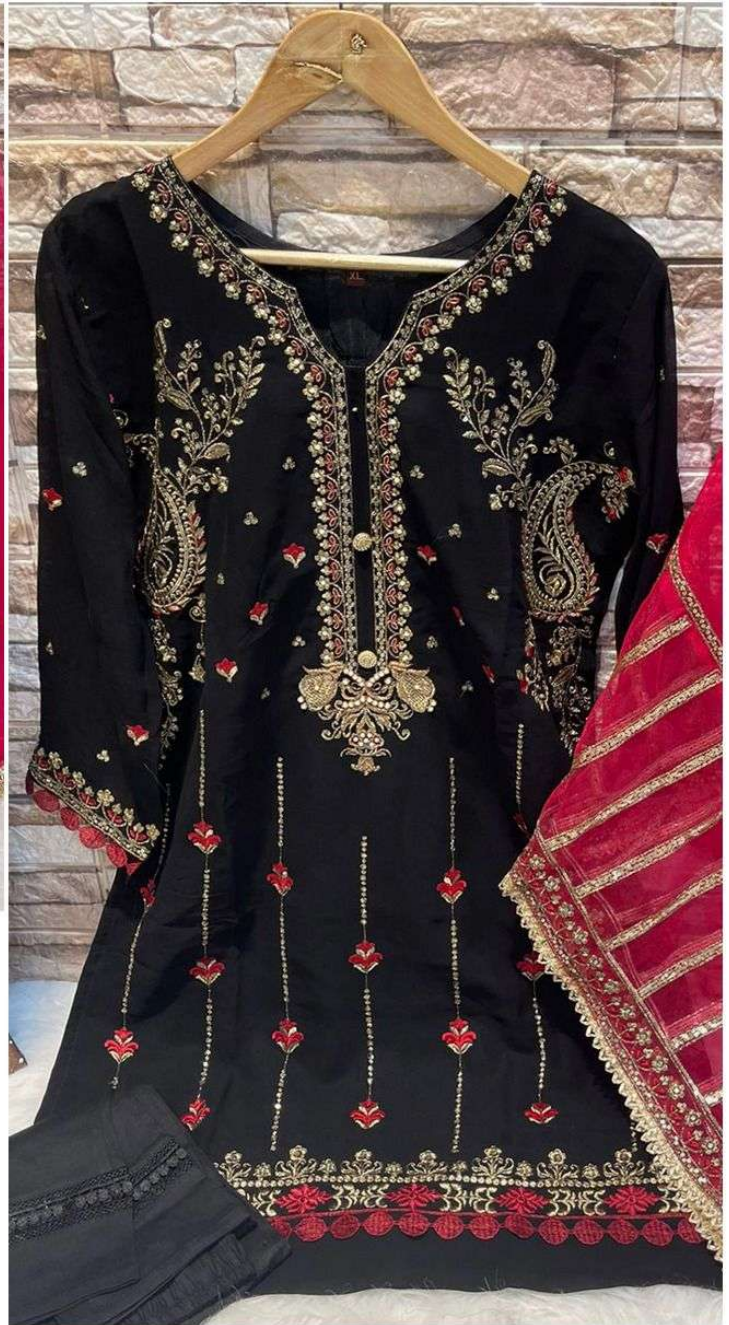

CODE: D-279

DEEPSY
suits

READY MADE
COLLECTION
SIZE:- XL

Care Instructions

>Dry clean recommended

>Do not use anytype of bleach or stain removing chemicals.

>Do not overexpose damp fabrics to strong sunlight.

>Iron at moderate temperature.