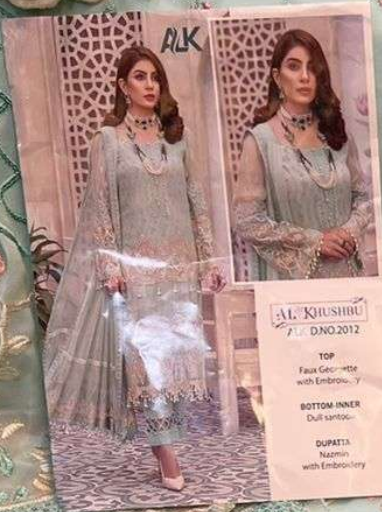

ALK

AL KHUSHBU

ALK D.NO.2012

TOP

Faux Georgette
with Embroidery

BOTTOM-INNER

Dull santoon

DUPATTA

Nazmin
with Embroidery

ALK

AL KHUSHBU
ALK D.NO.2012

TOP

Faux Georgette
with Embroidery

BOTTOM-INNER

Dull santoon

DUPATTA

Nazmin
with Embroidery

AL KHUSHBU
DNO.2012

TOP
Faux Georgette
with Embroidery

BOTTOM INNER
Dull satin

DUPATTA
Nazim
with Embroidery