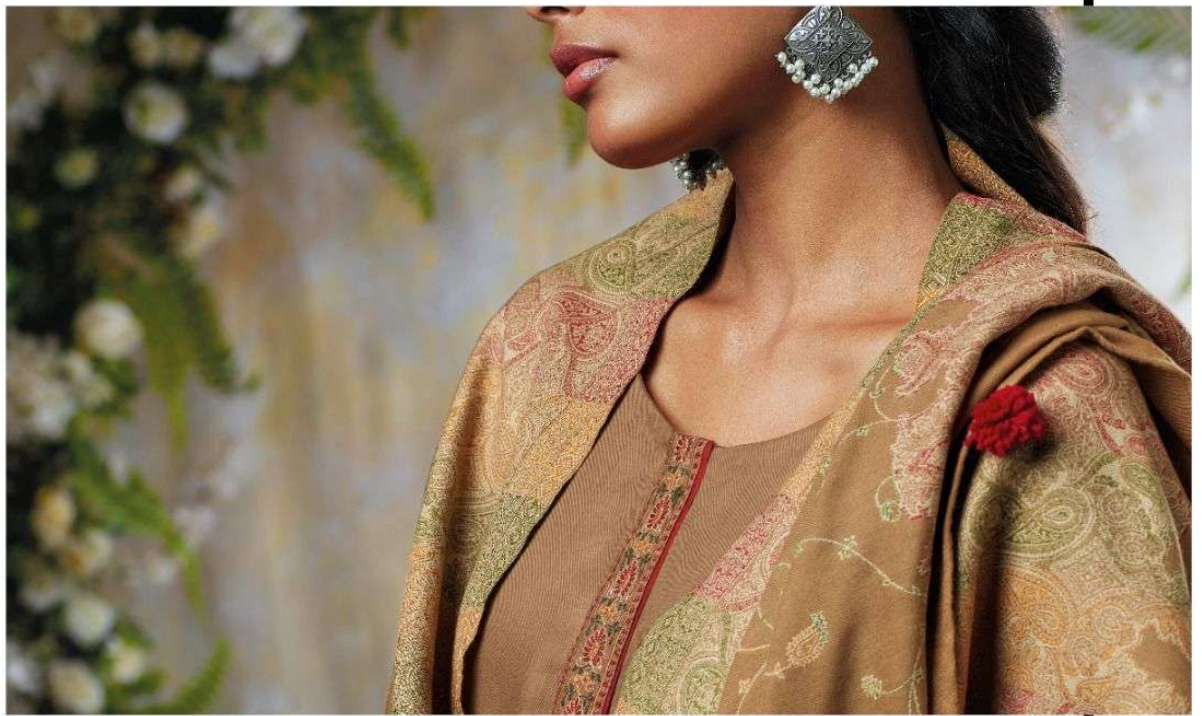

C1224

C1225

C1226

C1227

C1228

Ganga®