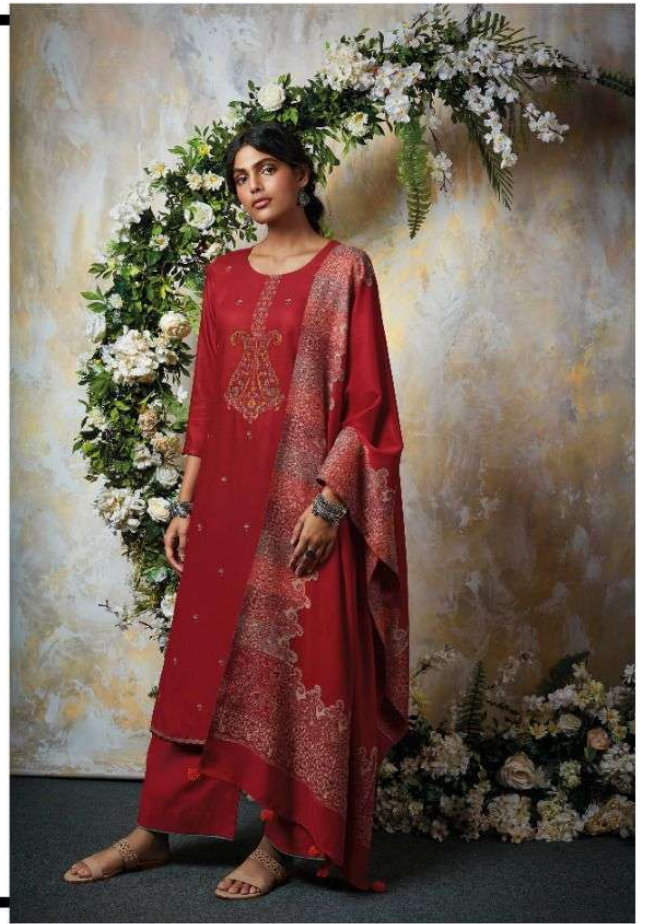

Ganga®

SÉPALE

Ganga®

01226

PRODUCT NAME	SEPALE
D.NO.	C1223 TO C1228
DESCRIPTION	<p>TOP PREMIUM WOOL PASHMINA DOBBY WITH EMBROIDERY</p> <p>BOTTOM PREMIUM WOOL PASHMINA PALIN</p> <p>DUPATTA PREMIUM WOVEN SHAWL JACQUARD WITH TASSEL</p>
HSN CODE	540754
WHOLESALE PRICE	1675/- EACH+GST(EXTRA)

Ganga®

SÉPALE

Ganga®

01928

Ganga®

01224

C1223

C1224