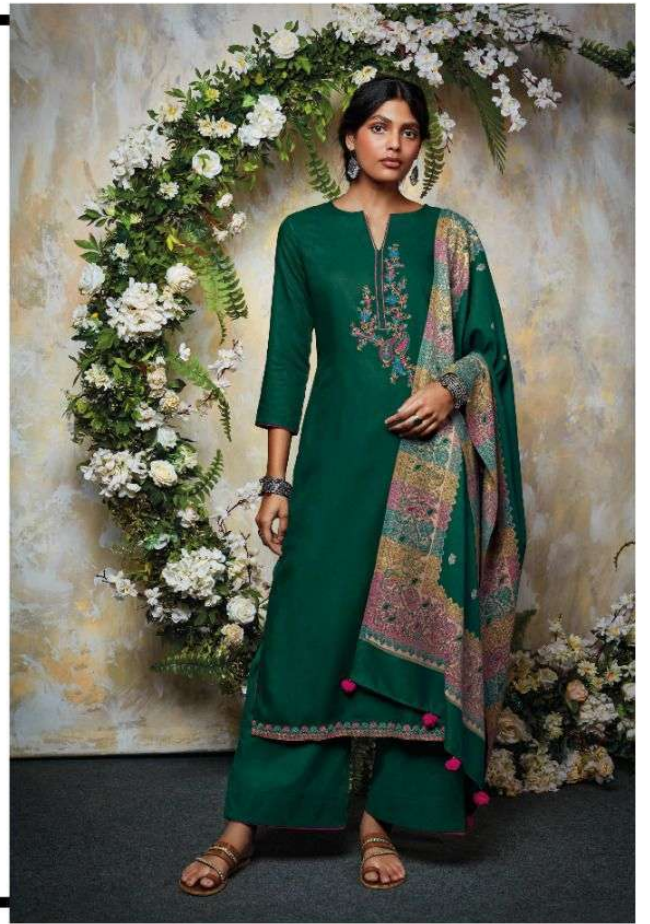

Ganga®

SÉPALE

Ganga®

01226

PRODUCT NAME	SEPALE
D.NO.	C1223 TO C1228
DESCRIPTION	<p>TOP PREMIUM WOOL PASHMINA DOBBY WITH EMBROIDERY</p> <p>BOTTOM PREMIUM WOOL PASHMINA PALIN</p> <p>DUPATTA PREMIUM WOVEN SHAWL JACQUARD WITH TASSEL</p>
HSN CODE	540754
WHOLESALE PRICE	1675/- EACH+GST(EXTRA)

Ganga®

SÉPALE

Ganga®

01928

Ganga®

01224

C1223

C1224