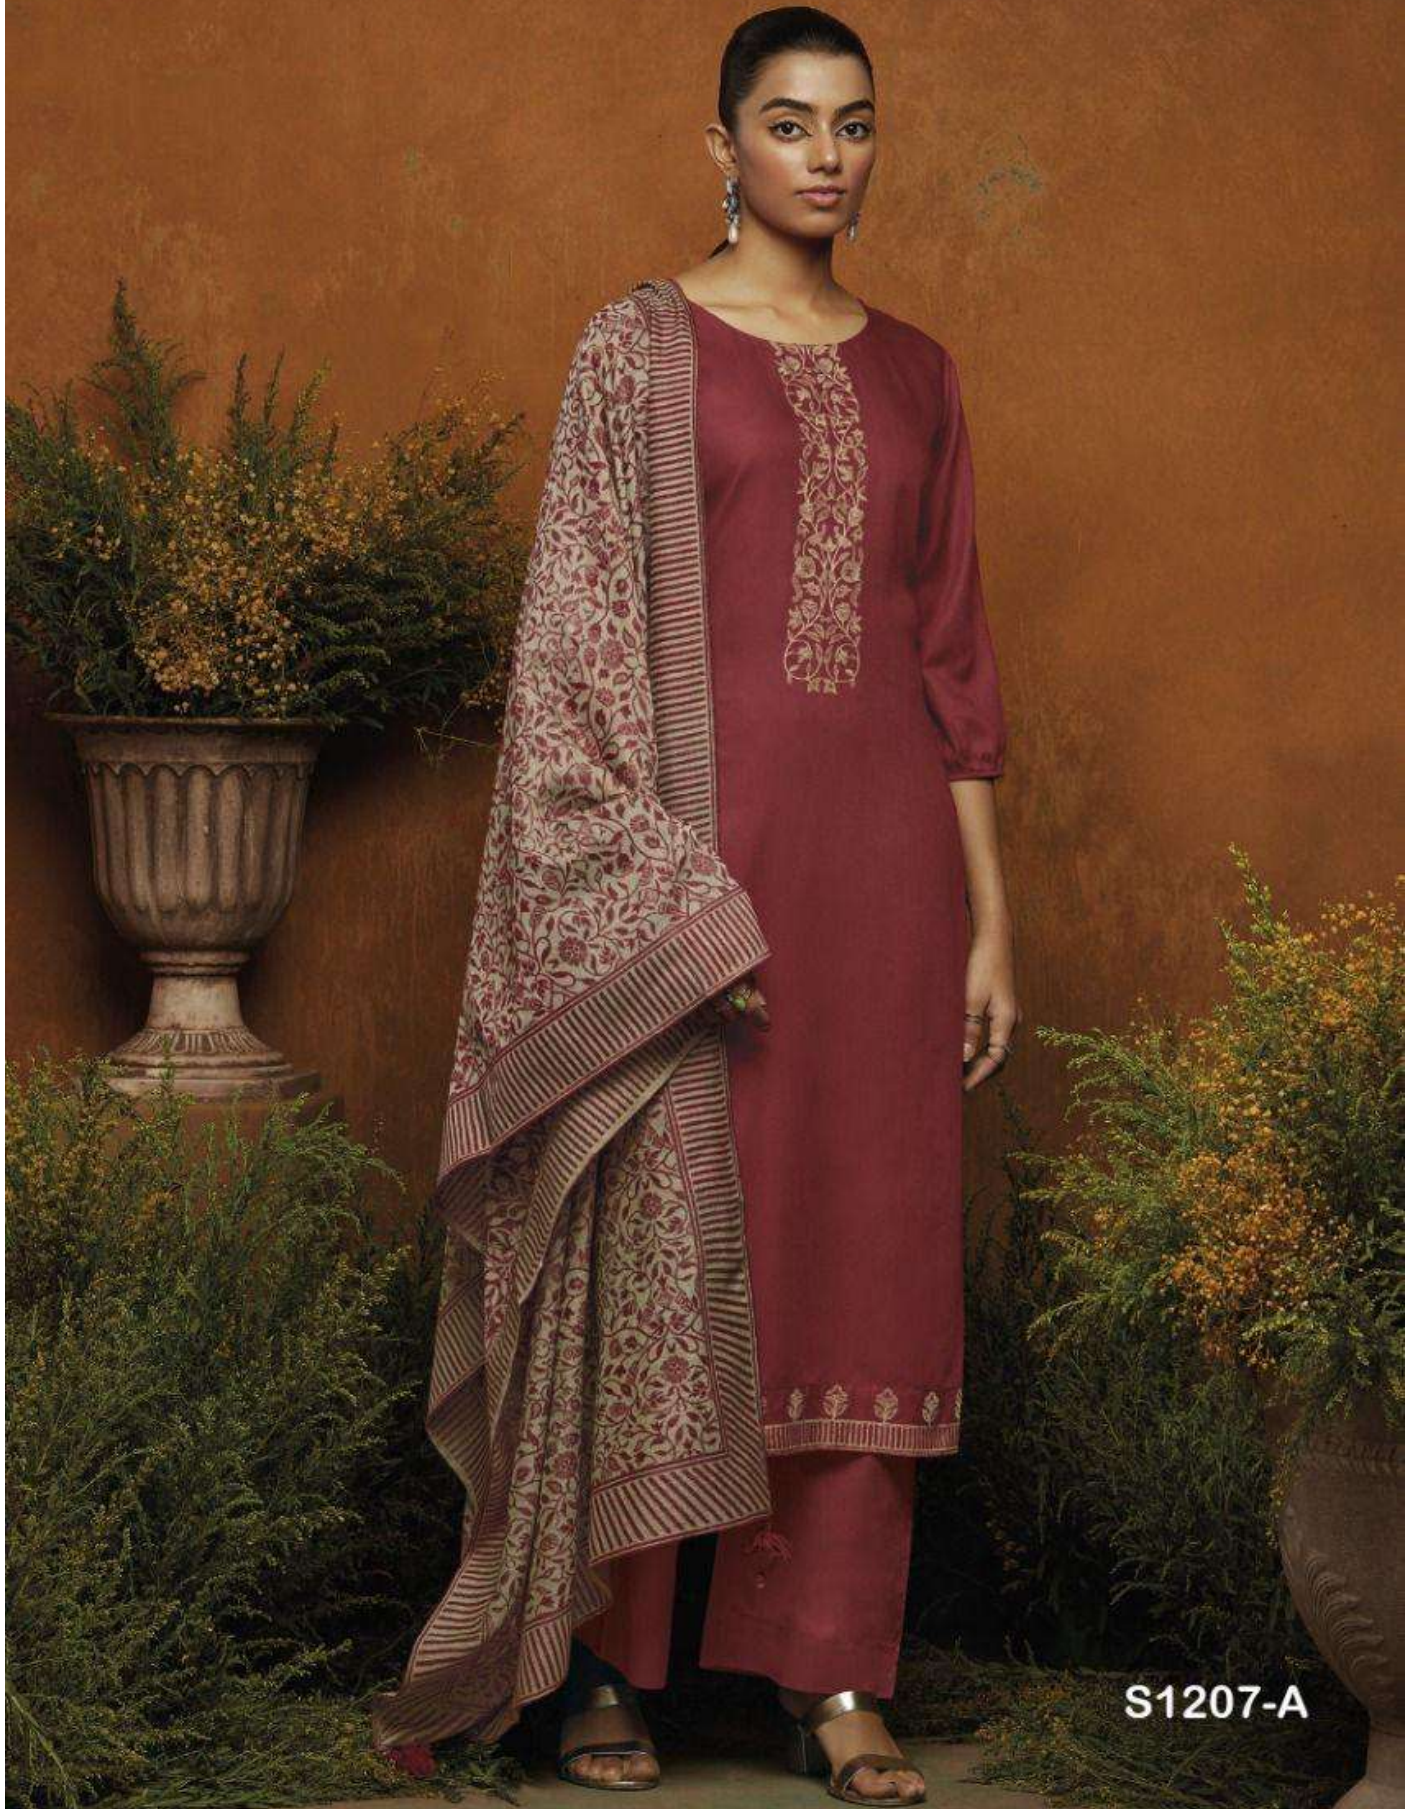

Ganga®

S1207-B

Ganga®

S1207-A

Ganga®

S1207-B

Ganga®

S1207-A

Ganga®

S1207-B

PRODUCT NAME	ARSHIA
D.NO.	S1207
DESCRIPTION	<p>TOP PREMIUM WOOL PASHMINA DOBBY SOLID WITH EMBROIDERY</p> <p>BOTTOM PREMIUM WOOL PASHMINA PLAIN SOLID</p> <p>DUPATTA PREMIUM WOVEN SHAWL JACQUARD WITH TASSEL</p>
HSN CODE	540754
WHOLESALE PRICE	1399/- EACH+GST(EXTRA)