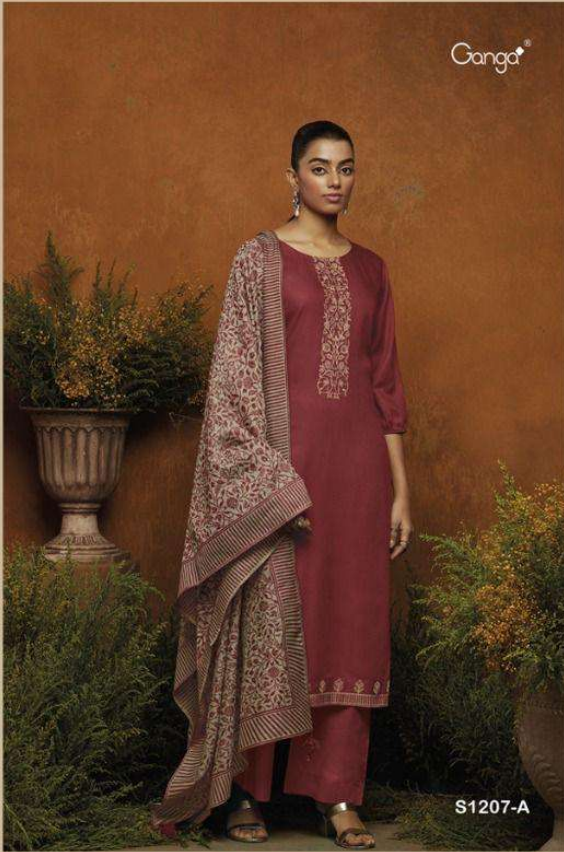

Ganga®

S1207-B

Ganga®

S1207-A

Ganga®

S1207-B

Ganga®

S1207-A

Ganga®

S1207-B

PRODUCT NAME	ARSHIA
D.NO.	S1207
DESCRIPTION	<p>TOP PREMIUM WOOL PASHMINA DOBBY SOLID WITH EMBROIDERY</p> <p>BOTTOM PREMIUM WOOL PASHMINA PLAIN SOLID</p> <p>DUPATTA PREMIUM WOVEN SHAWL JACQUARD WITH TASSEL</p>
HSN CODE	540754
WHOLESALE PRICE	1399/- EACH+GST(EXTRA)