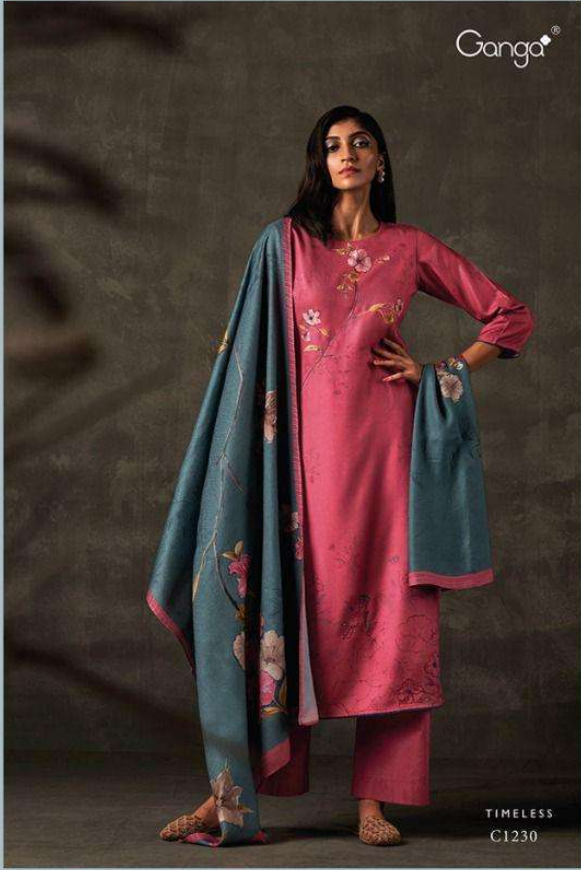

Ganga®

Ganga®

PRODUCT NAME	<b><i>TIMELESS</i></b>
D.NO.	C1229 TO C1234
DESCRIPTION	<b>TOP</b> PREMIUM PURE PASHMINA DOBBY PRINTED WITH HAND WORK  <b>BOTTOM</b> PREMIUM PURE PASHMINA DOBBY SOLID  <b>DUPATTA</b> FINEST VISCOSE SHAWL PRINTED
HSN CODE	<b>540834</b>
WHOLESALE PRICE	<b>1805/- EACH+GST(EXTRA)</b>