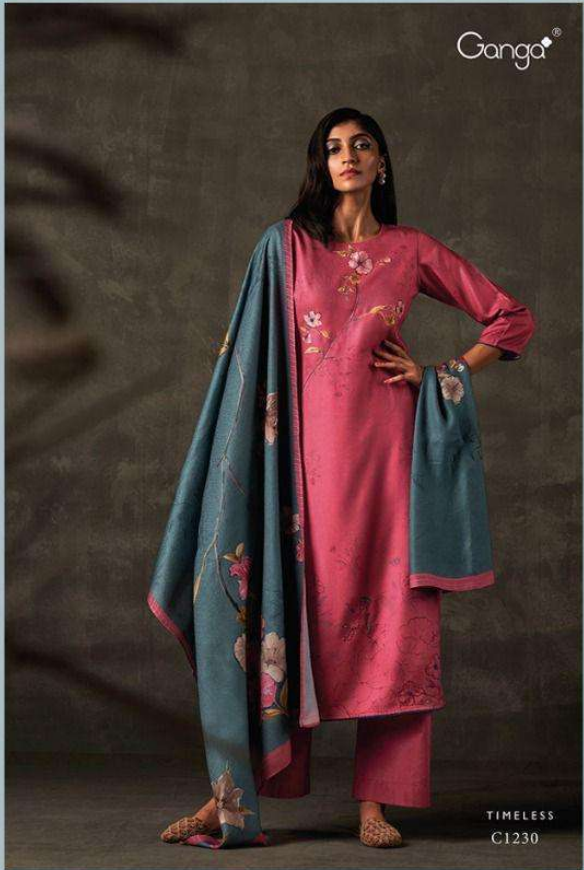

PRODUCT NAME	<b><i>TIMELESS</i></b>
D.NO.	C1229 TO C1234
DESCRIPTION	<p><b>TOP</b> PREMIUM PURE PASHMINA DOBBY PRINTED WITH HAND WORK</p> <p><b>BOTTOM</b> PREMIUM PURE PASHMINA DOBBY SOLID</p> <p><b>DUPATTA</b> FINEST VISCOSE SHAWL PRINTED</p>
HSN CODE	<b>540834</b>
WHOLESALE PRICE	<b>1805/- EACH+GST(EXTRA)</b>