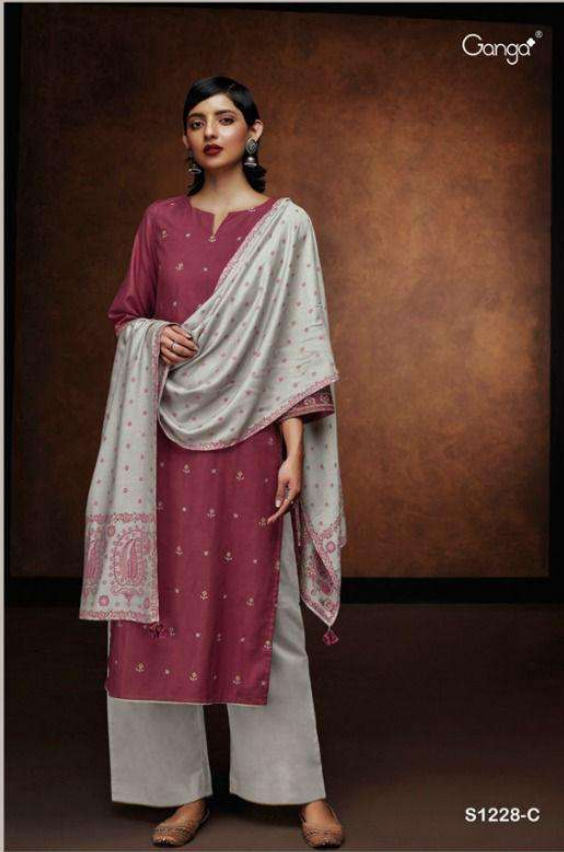

Ganga®

S1228-D

Ganga®

S1228-D

PRODUCT NAME	<i>RUNA</i>
D.NO.	S1228
DESCRIPTION	<p>TOP PREMIUM WOOL PASHMINA DOBBY WITH EMBROIDERY</p> <p>BOTTOM PREMIUM WOOL PASHMINA PLAIN SOLID</p> <p>DUPATTA PREMIUM VISCOSE SHAWL JACQUARD SOLID WITH EMBROIDERY TASSEL</p>
HSN CODE	540754
WHOLESALE PRICE	1615/- EACH+GST(EXTRA)