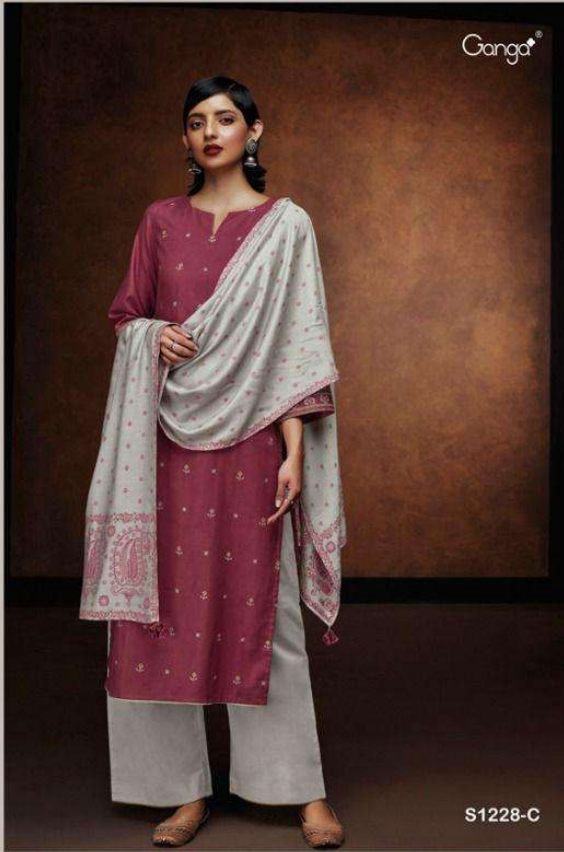

Ganga®

S1228-D

Ganga®

S1228-D

PRODUCT NAME	<b><i>RUNA</i></b>
D.NO.	S1228
DESCRIPTION	<b>TOP</b> PREMIUM WOOL PASHMINA DOBBY WITH EMBROIDERY  <b>BOTTOM</b> PREMIUM WOOL PASHMINA PLAIN SOLID  <b>DUPATTA</b> PREMIUM VISCOSE SHAWL JACQUARD SOLID WITH EMBROIDERY TASSEL
HSN CODE	<b>540754</b>
WHOLESALE PRICE	<b>1615/- EACH+GST(EXTRA)</b>