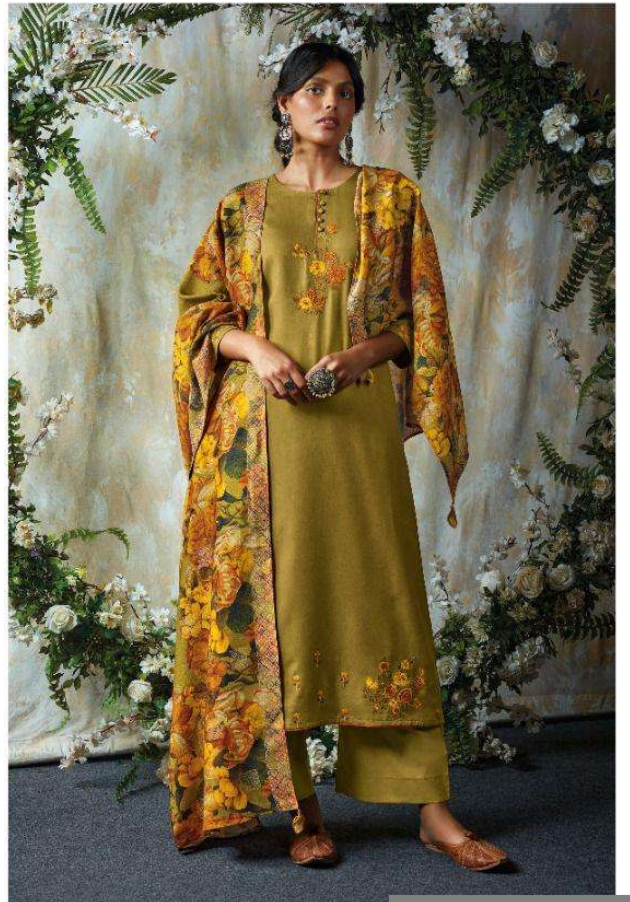

Ganga®

AHAMA

Ganga®

01211

Conga®

C1212

Ganga®

01218

C1213

C1214

C1215

C1216

Ganga®

PRODUCT NAME	AHAMA
D.NO.	C1211 TO C1216
DESCRIPTION	<p>TOP PREMIUM WOOL PASHMINA DOBBY WITH EMBROIDERY & HAND WORK</p> <p>BOTTOM PREMIUM WOOL PASHMINA PLAIN SOLID</p> <p>DUPATTA FINEST VISCOSE SHAWL JACQUARD PRINTED WITH TASSEL</p>
HSN CODE	540754
WHOLESALE PRICE	1775/- EACH+GST(EXTRA)