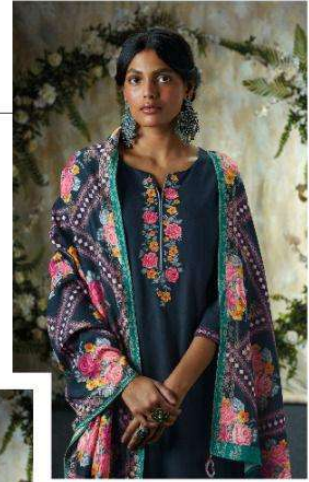

Conga®

C1214

Ganga®

01215

Ganga®

01216

C1211

C1212

C1213

C1214

C1215

C1216

Ganga®

PRODUCT NAME	AHAMA
D.NO.	C1211 TO C1216
DESCRIPTION	<p>TOP PREMIUM WOOL PASHMINA DOBBY WITH EMBROIDERY & HAND WORK</p> <p>BOTTOM PREMIUM WOOL PASHMINA PLAIN SOLID</p> <p>DUPATTA FINEST VISCOSE SHAWL JACQUARD PRINTED WITH TASSEL</p>
HSN CODE	540754
WHOLESALE PRICE	1775/- EACH+GST(EXTRA)