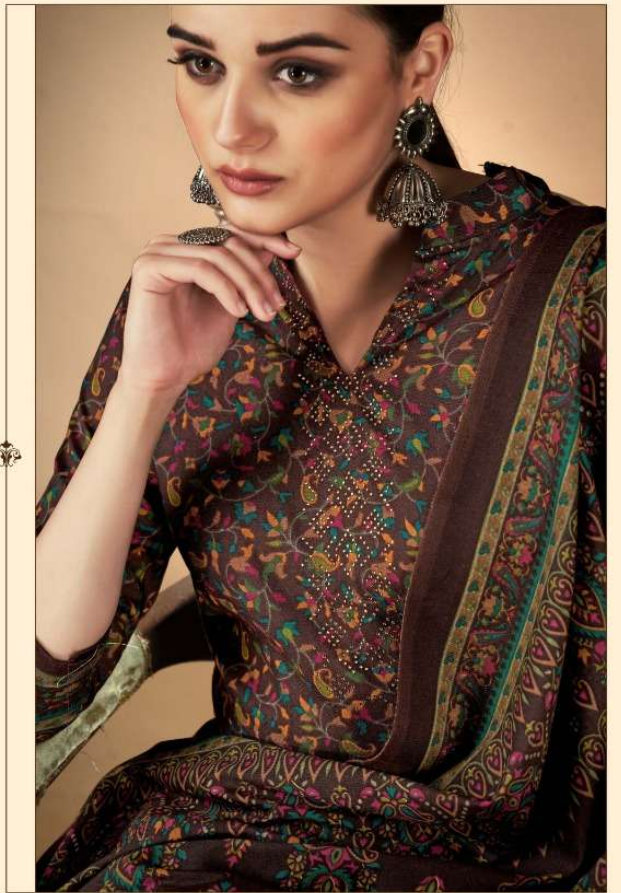

Romani®
classic collection

Ruksana

PURE PASHMINA PRINT WITH SWAROVSKI WORK

1056-001

1056-002

1056-003

1056-004

1056-005