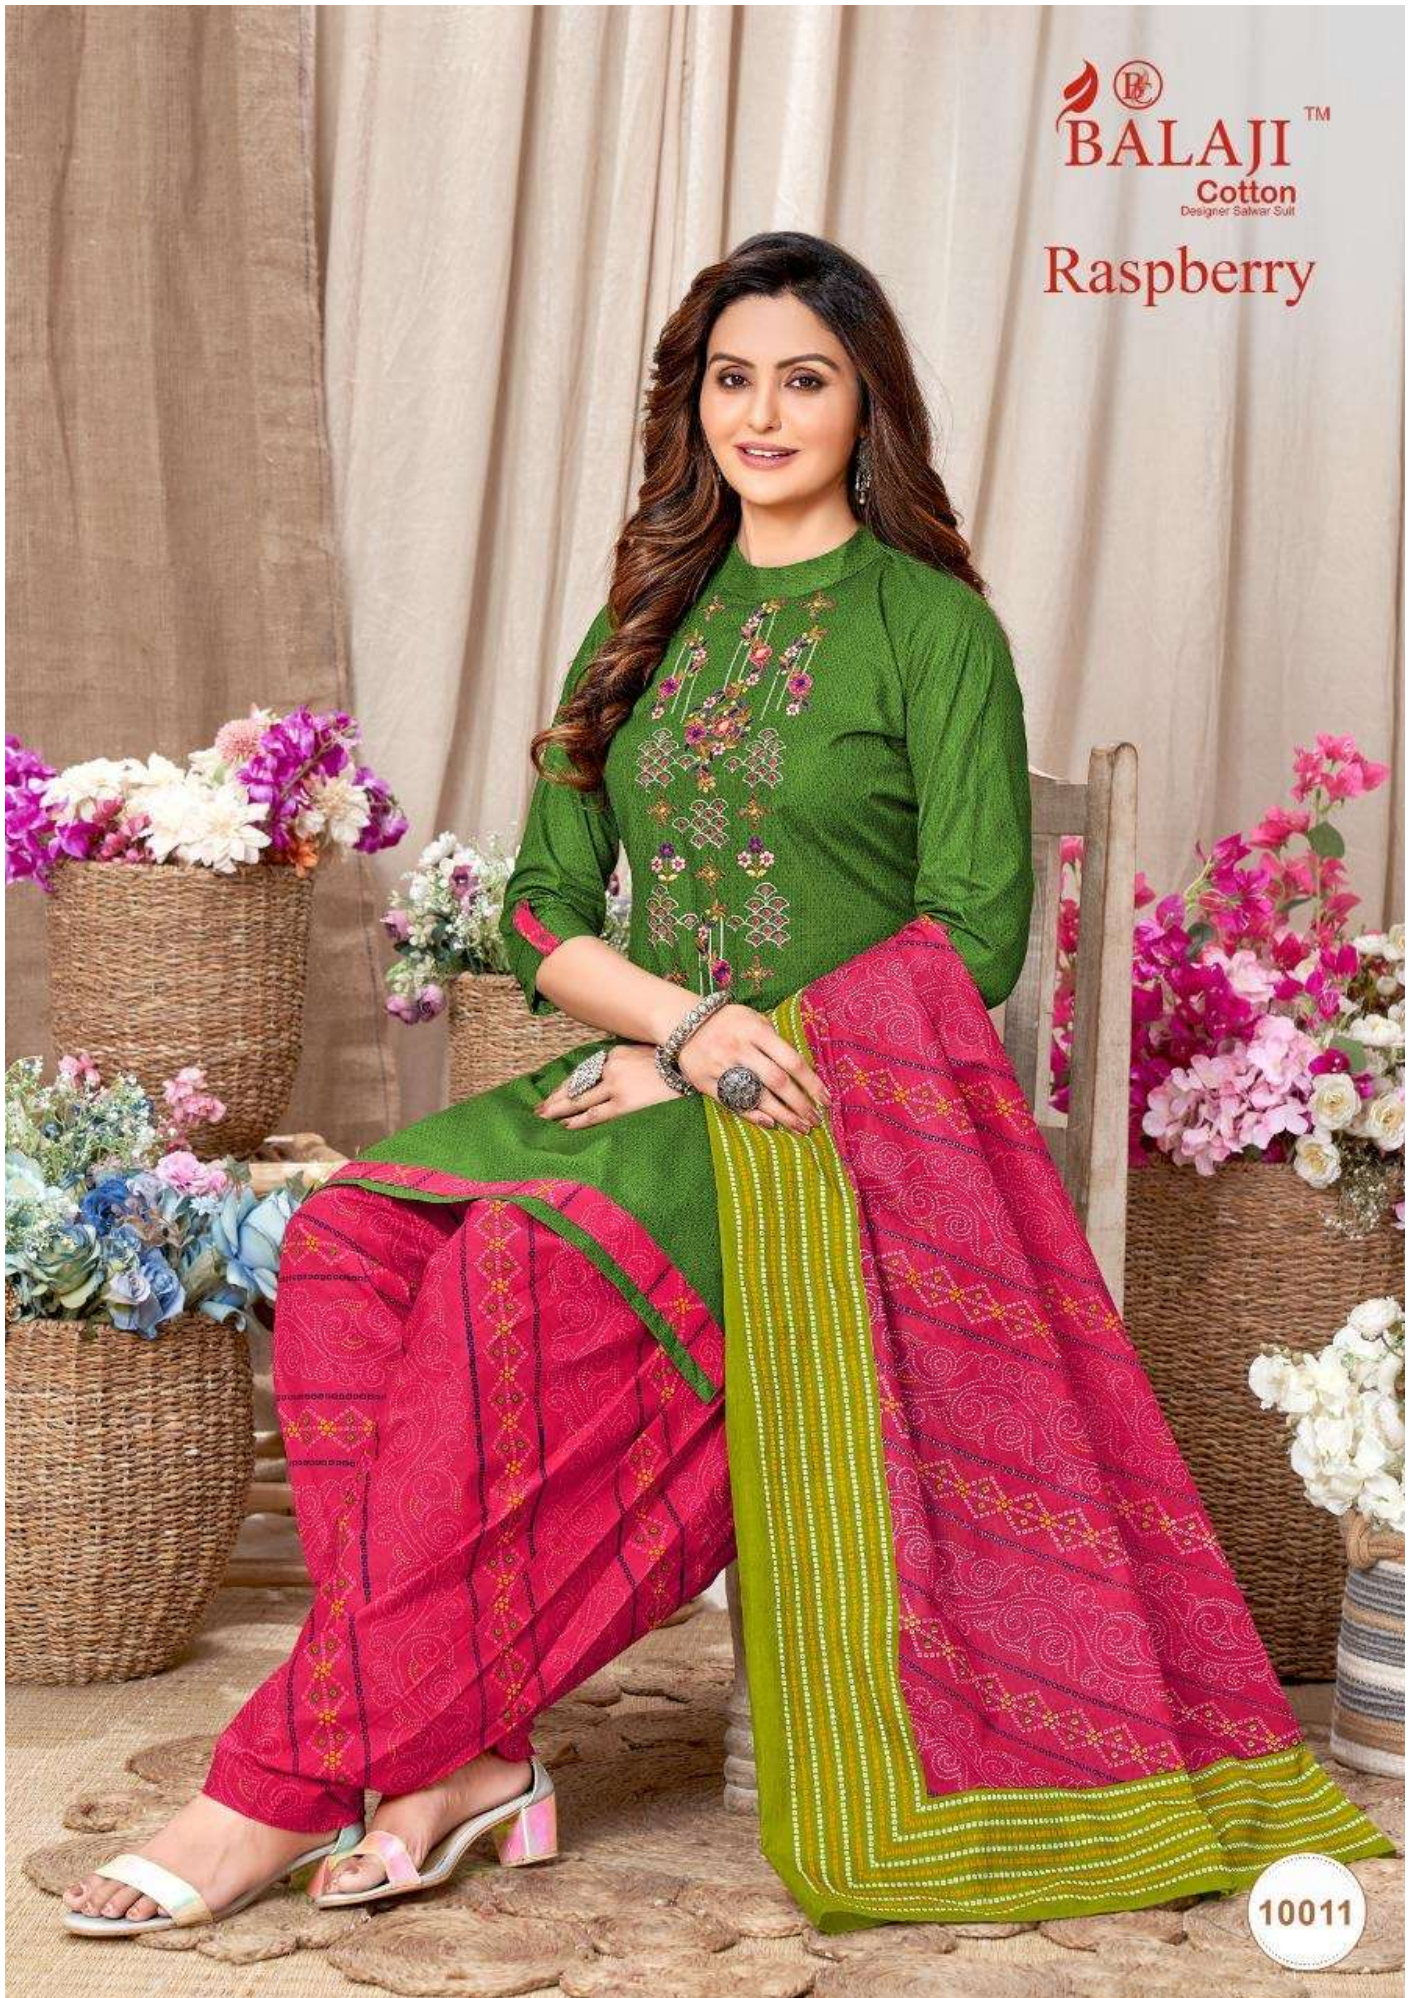

**BALAJI**™  
Cotton  
Designer Salwar Suit

# Raspberry

Vol-10  
Premium Work Collection  
Cotton Duppta

 **BALAJI**™  
Cotton  
Designer Salwar Suit  
**Raspberry**

10009

 **BALAJI**™  
Cotton  
Designer Salwar Suit  
**Raspberry**

10010

 **BALAJI**™  
Cotton  
Designer Saree Suit  
**Raspberry**

10006

 **BALAJI**™  
Cotton  
Designer Salwar Suit  
**Raspberry**

10003

10007

10008

10009

10010

10011

10012

 **BALAJI**™  
Cotton  
Designer Salwar-Suit

Raspberry

10011

 **BALAJI**™  
Cotton  
Designer Salwar Suit  
**Raspberry**

10005

 **BALAJI**™  
Cotton  
Designer Salwar Suit  
**Raspberry**

10001