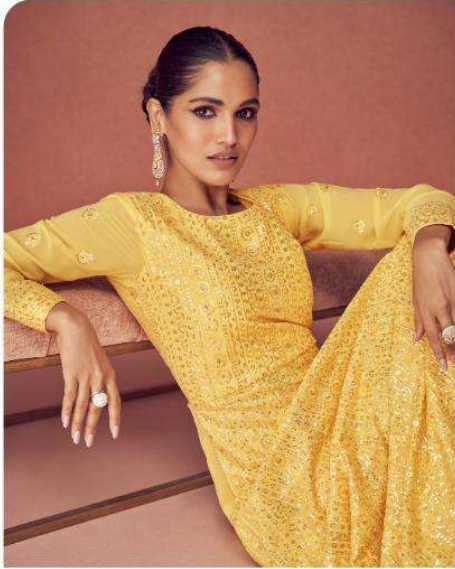

9362

9363

A | **AASHIRWAD**[®]
CREATION

GULKAND[®]
A brand by Aashirwad

Season

DESIGN	PRICE	DESCRIPTION
9362	2495	~ TOP ~ REAL GEORGETTE (FREE SIZE STITCH)
9363	2495	~ INNER ~ SILK SANTOON
9364	2495	~BOTTOM~ SILK SANTOON
9365	2495	~ DUPTTA ~ REAL GEORGETTE