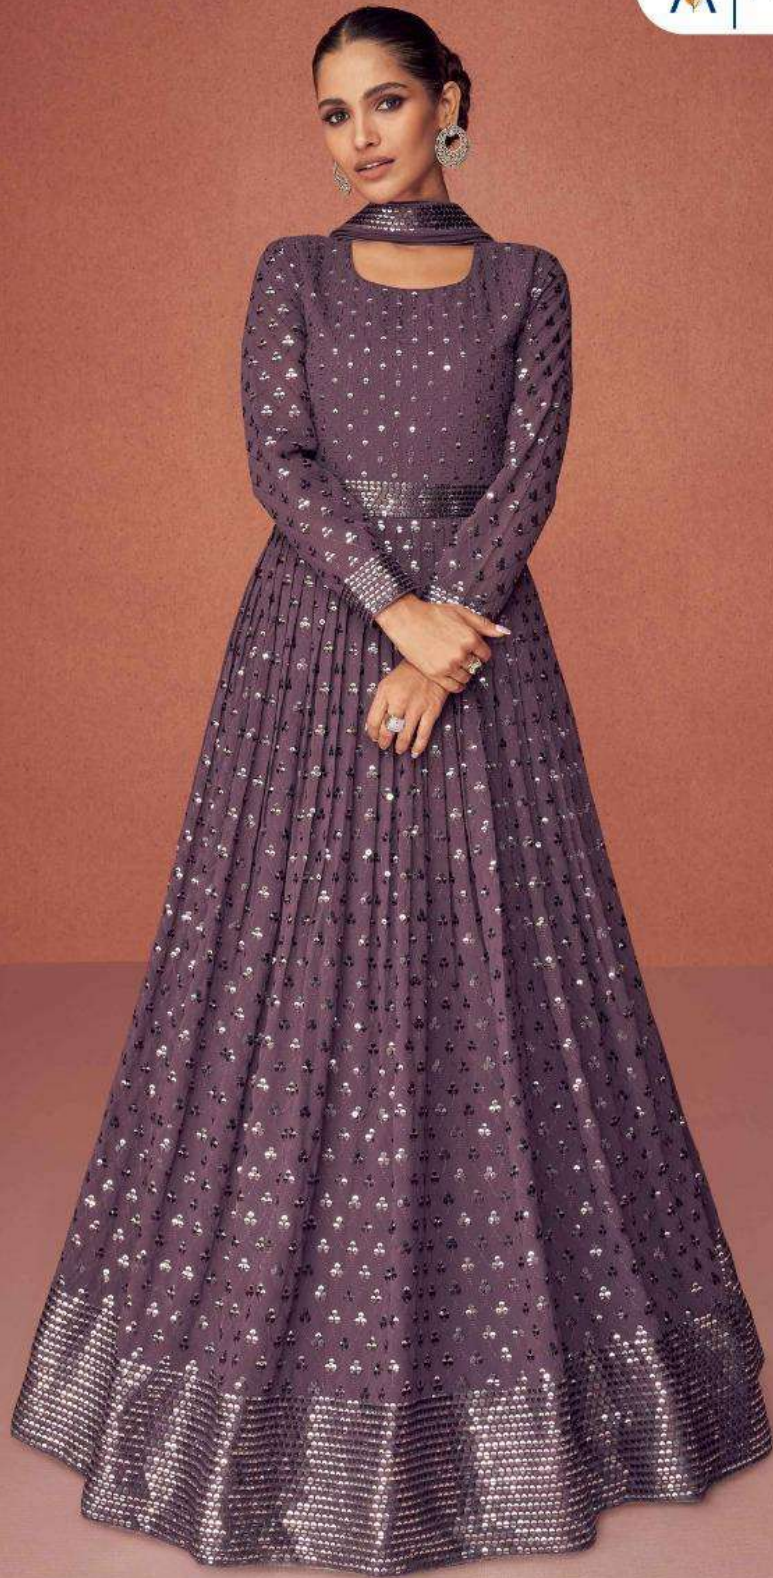

9362

9363

**A** | **AASHIRWAD**<sup>®</sup>  
CREATION

**GULKAND**<sup>®</sup>  
A brand by Aashirwad

*Season*

DESIGN	PRICE	DESCRIPTION
9362	2495	~ TOP ~ REAL GEORGETTE ( FREE SIZE STITCH )
9363	2495	~ INNER ~ SILK SANTOON
9364	2495	~BOTTOM~ SILK SANTOON
9365	2495	~ DUPTTA ~ REAL GEORGETTE