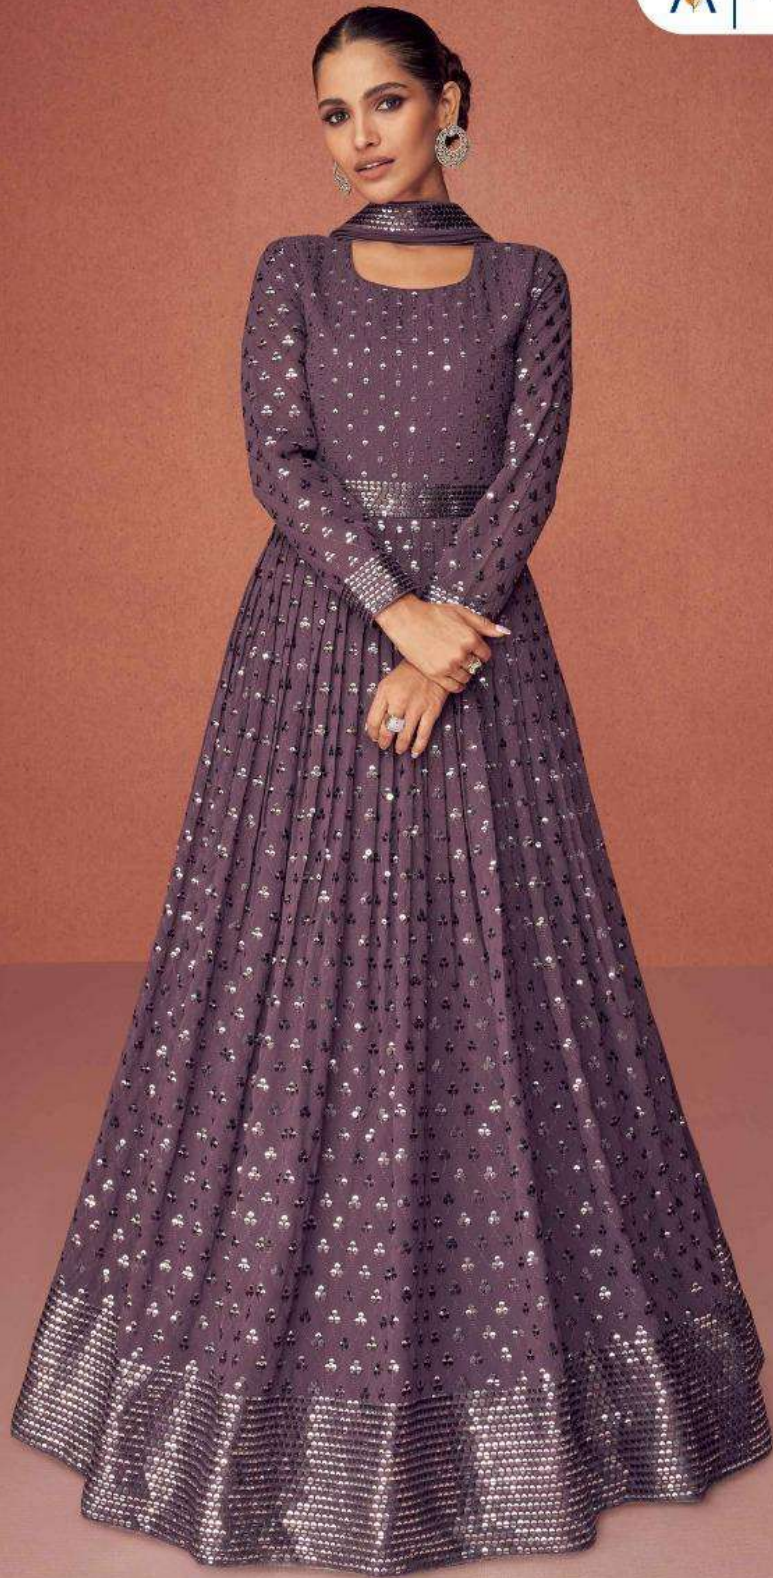

9362

9363

A | **AASHIRWAD**[®]
CREATION

GULKAND[®]
A brand by Aashirwad

Season

DESIGN	PRICE	DESCRIPTION
9362	2495	~ TOP ~ REAL GEORGETTE (FREE SIZE STITCH)
9363	2495	~ INNER ~ SILK SANTOON
9364	2495	~BOTTOM~ SILK SANTOON
9365	2495	~ DUPTTA ~ REAL GEORGETTE