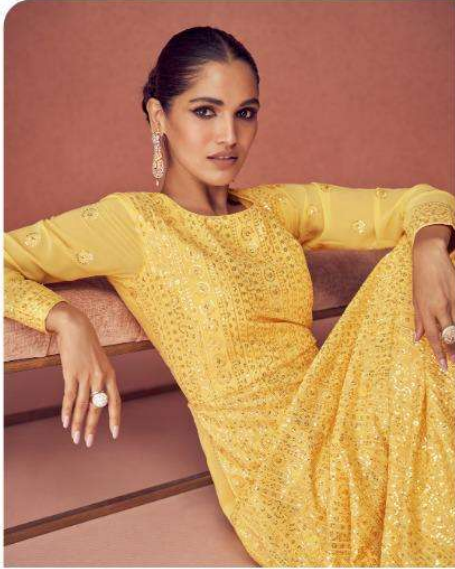

9362

9363

**A** | **AASHIRWAD**<sup>®</sup>  
CREATION

**GULKAND**<sup>®</sup>  
A brand by Aashirwad

*Season*

DESIGN	PRICE	DESCRIPTION
9362	2495	~ TOP ~ REAL GEORGETTE ( FREE SIZE STITCH )
9363	2495	~ INNER ~ SILK SANTOON
9364	2495	~BOTTOM~ SILK SANTOON
9365	2495	~ DUPTTA ~ REAL GEORGETTE