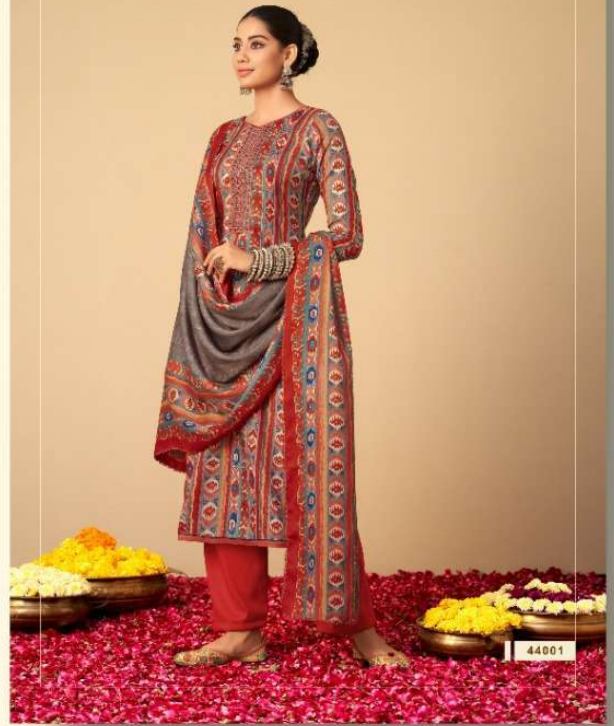

MOOD LUXURIOUS