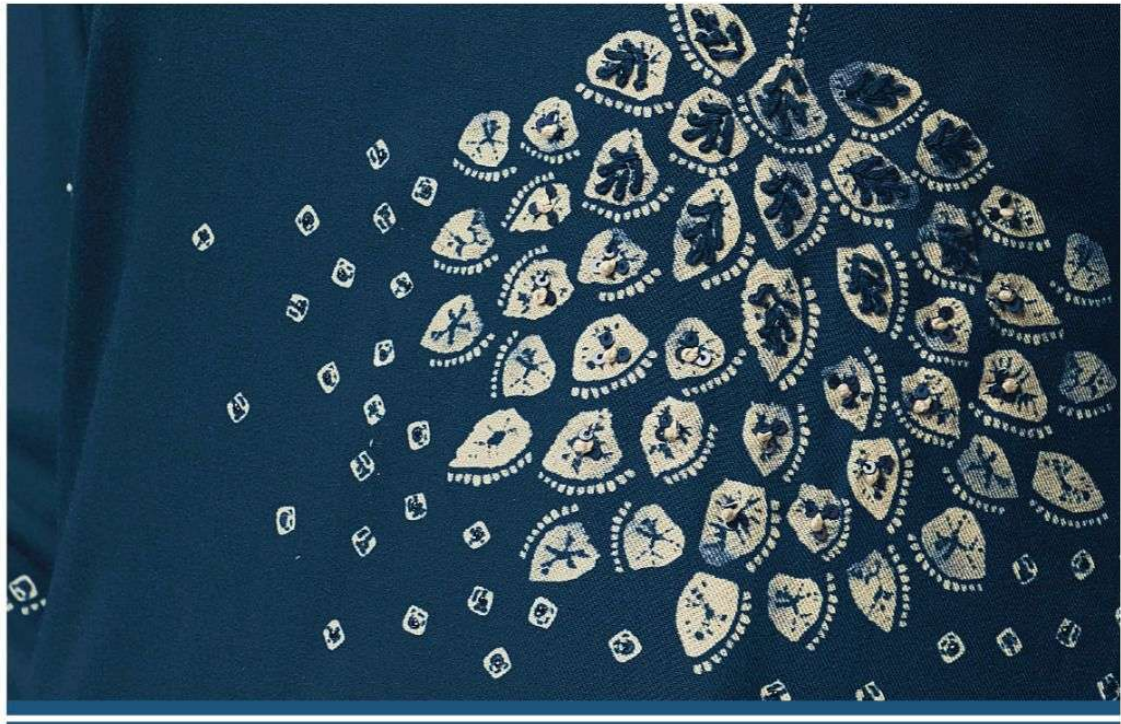

Ganga®

SC 1270

C1265

C1266

C1267

C1268

C1269

C1270

Ganga®

PRODUCT NAME	<i>NILAVARNA</i>
D.NO.	C1265 TO C1270
DESCRIPTION	<p>TOP PREMIUM PURE WOOL PASHMINA DOBBY PRINTED WITH EMBROIDERY AND HAND WORK</p> <p>BOTTOM PREMIUM PURE WOOL PASHMINA DOBBY SOLID COLOR</p> <p>DUPATTA PURE CHIFFON PRINTED</p>
HSN CODE	540834
WHOLESALE PRICE	1735/- EACH+GST(EXTRA)