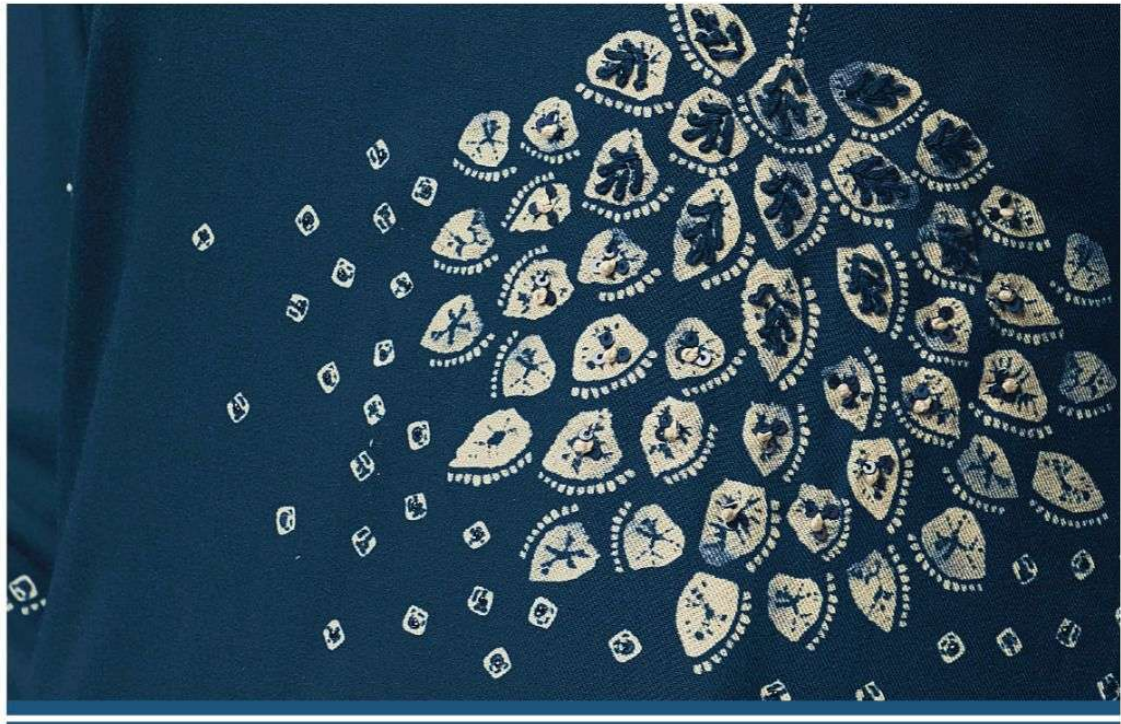

Ganga®

SC 1270

C1265

C1266

C1267

C1268

C1269

C1270

PRODUCT NAME	<b><i>NILAVARNA</i></b>
D.NO.	C1265 TO C1270
DESCRIPTION	<p><b>TOP</b> PREMIUM PURE WOOL PASHMINA DOBBY PRINTED WITH EMBROIDERY AND HAND WORK</p> <p><b>BOTTOM</b> PREMIUM PURE WOOL PASHMINA DOBBY SOLID COLOR</p> <p><b>DUPATTA</b> PURE CHIFFON PRINTED</p>
HSN CODE	<b>540834</b>
WHOLESALE PRICE	<b>1735/- EACH+GST(EXTRA)</b>