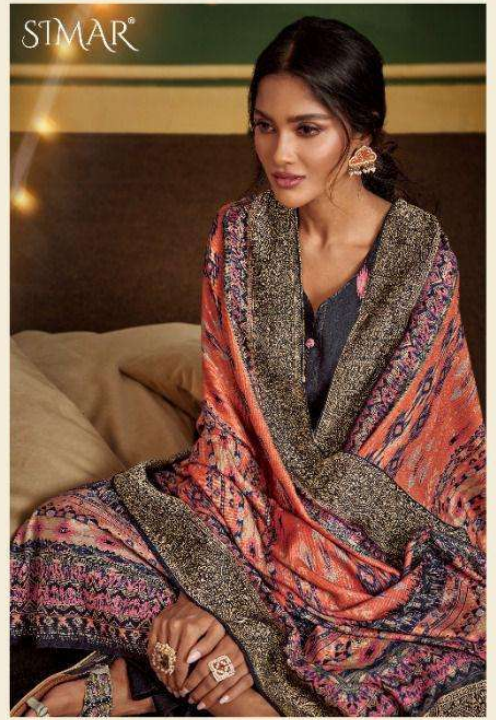

Copyright © 2011 by STMAR