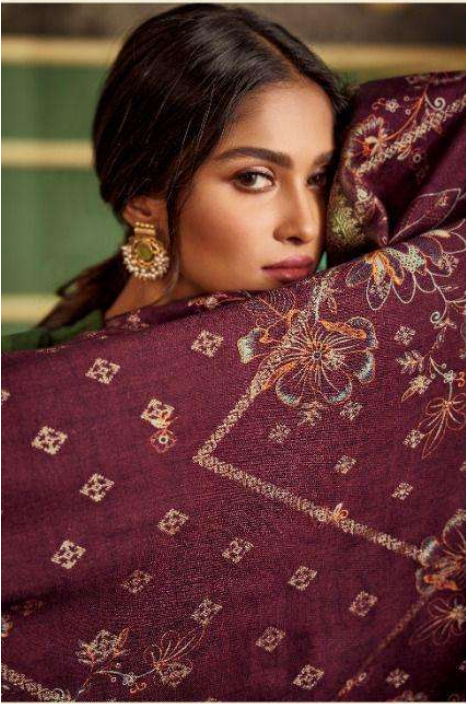

Defining the future of fashion