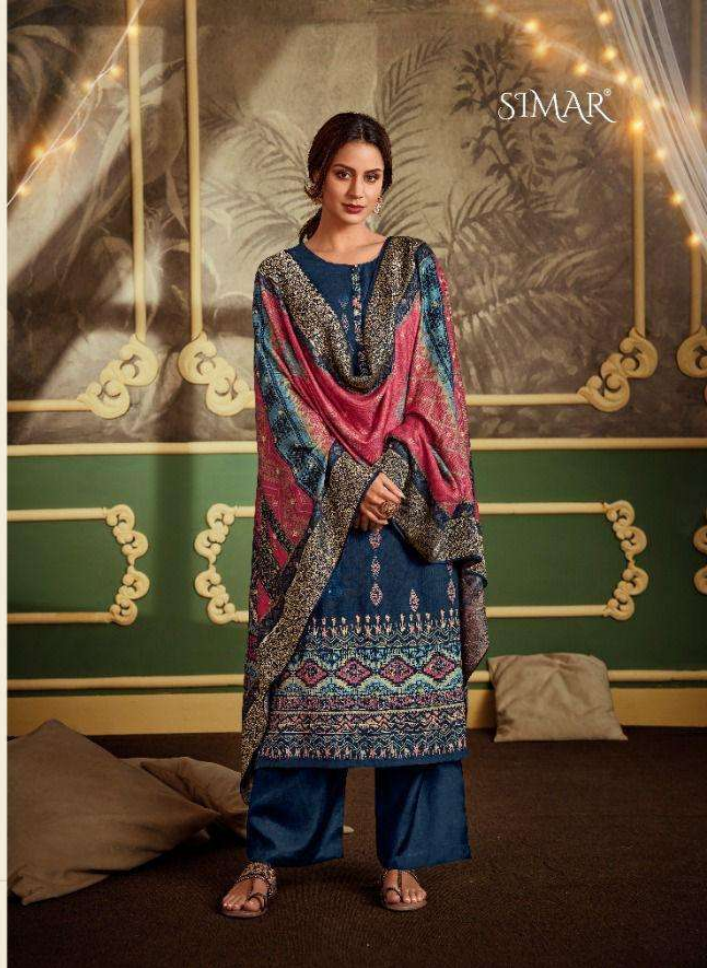

Extreme beauty of delicacy

2907