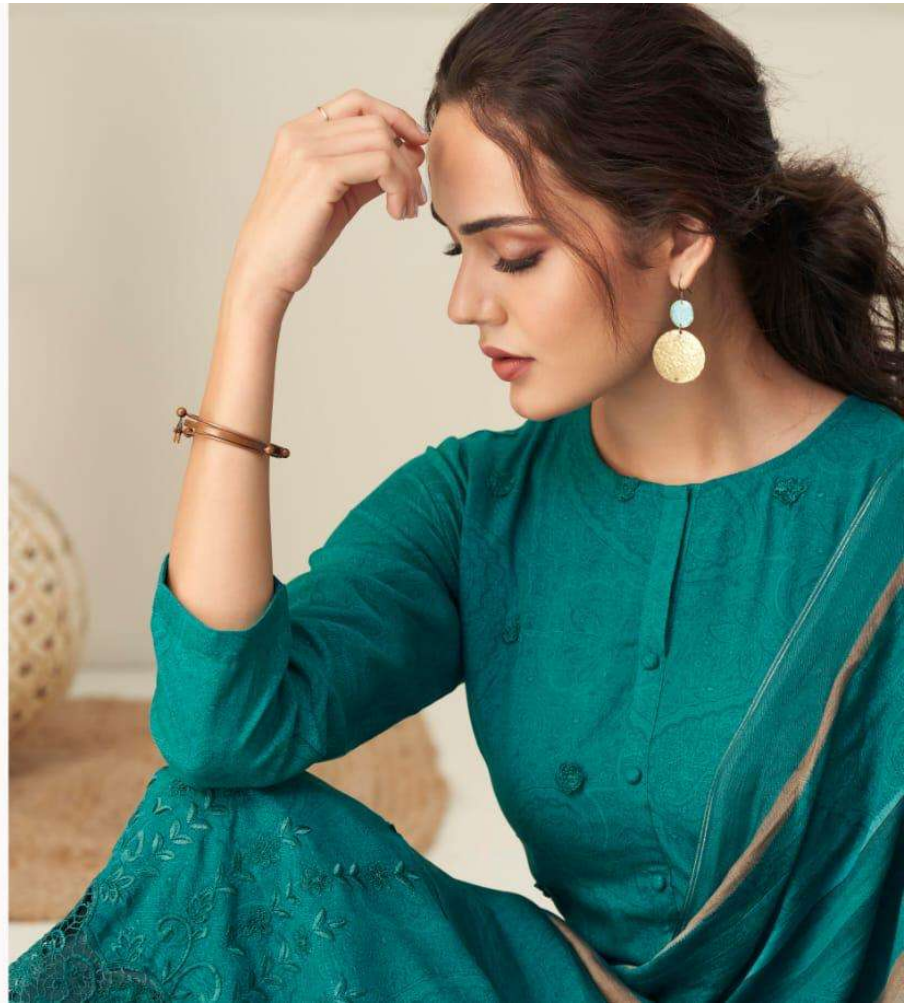

J and M

Ocean Paisley

F&C

All accessories are for shoot purpose only

OCEAN PAISLEY #4425

FK

OCEAN PAISLEY - 4446

FK

4446 - 4490

4482 - 4486

4450

DESCRIPTION

TOP - STAPLE TWILL DIGITAL PRINT WITH SHIFFLY EMBROIDERY

BOTTOM - STAPLE TWILL

DUPATTA - PURE PASHMINA SHAWL DIGITAL PRINTED

RATE