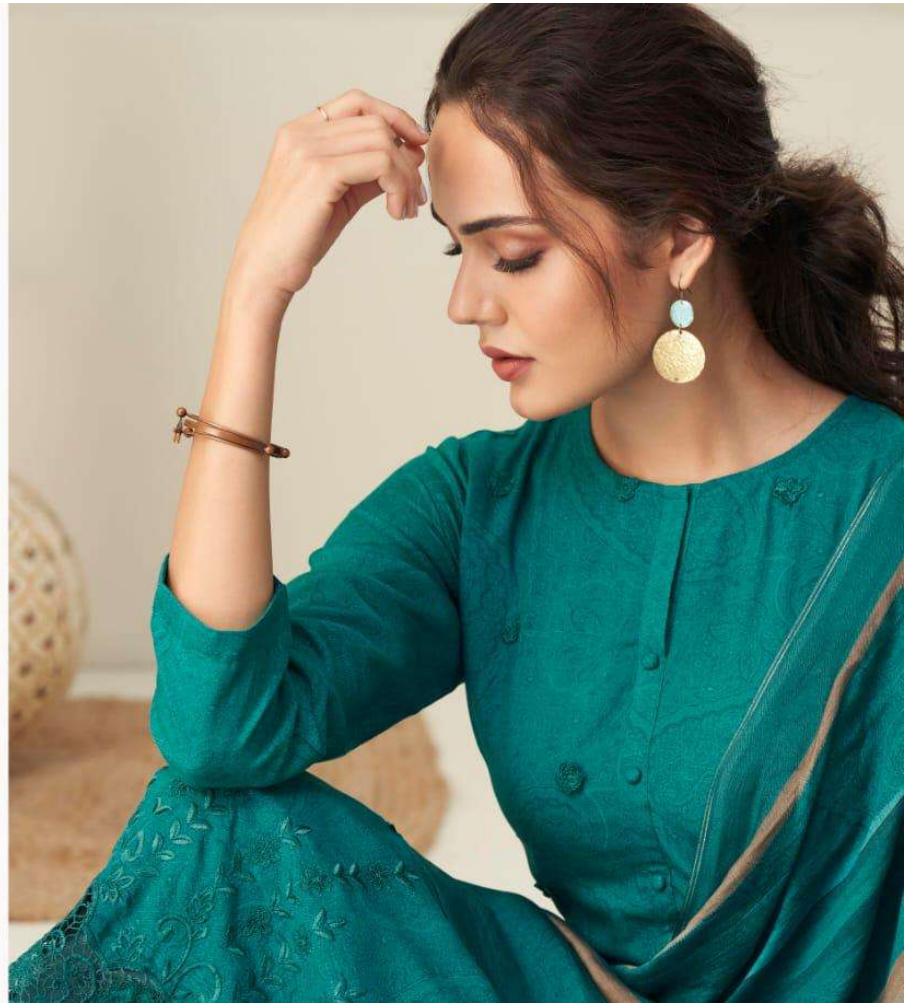

J and M

Ocean Paisley

F&C

All accessories are for shoot purpose only

OCEAN PAISLEY #4425

FK

OCEAN PAISLEY # 4450

FK