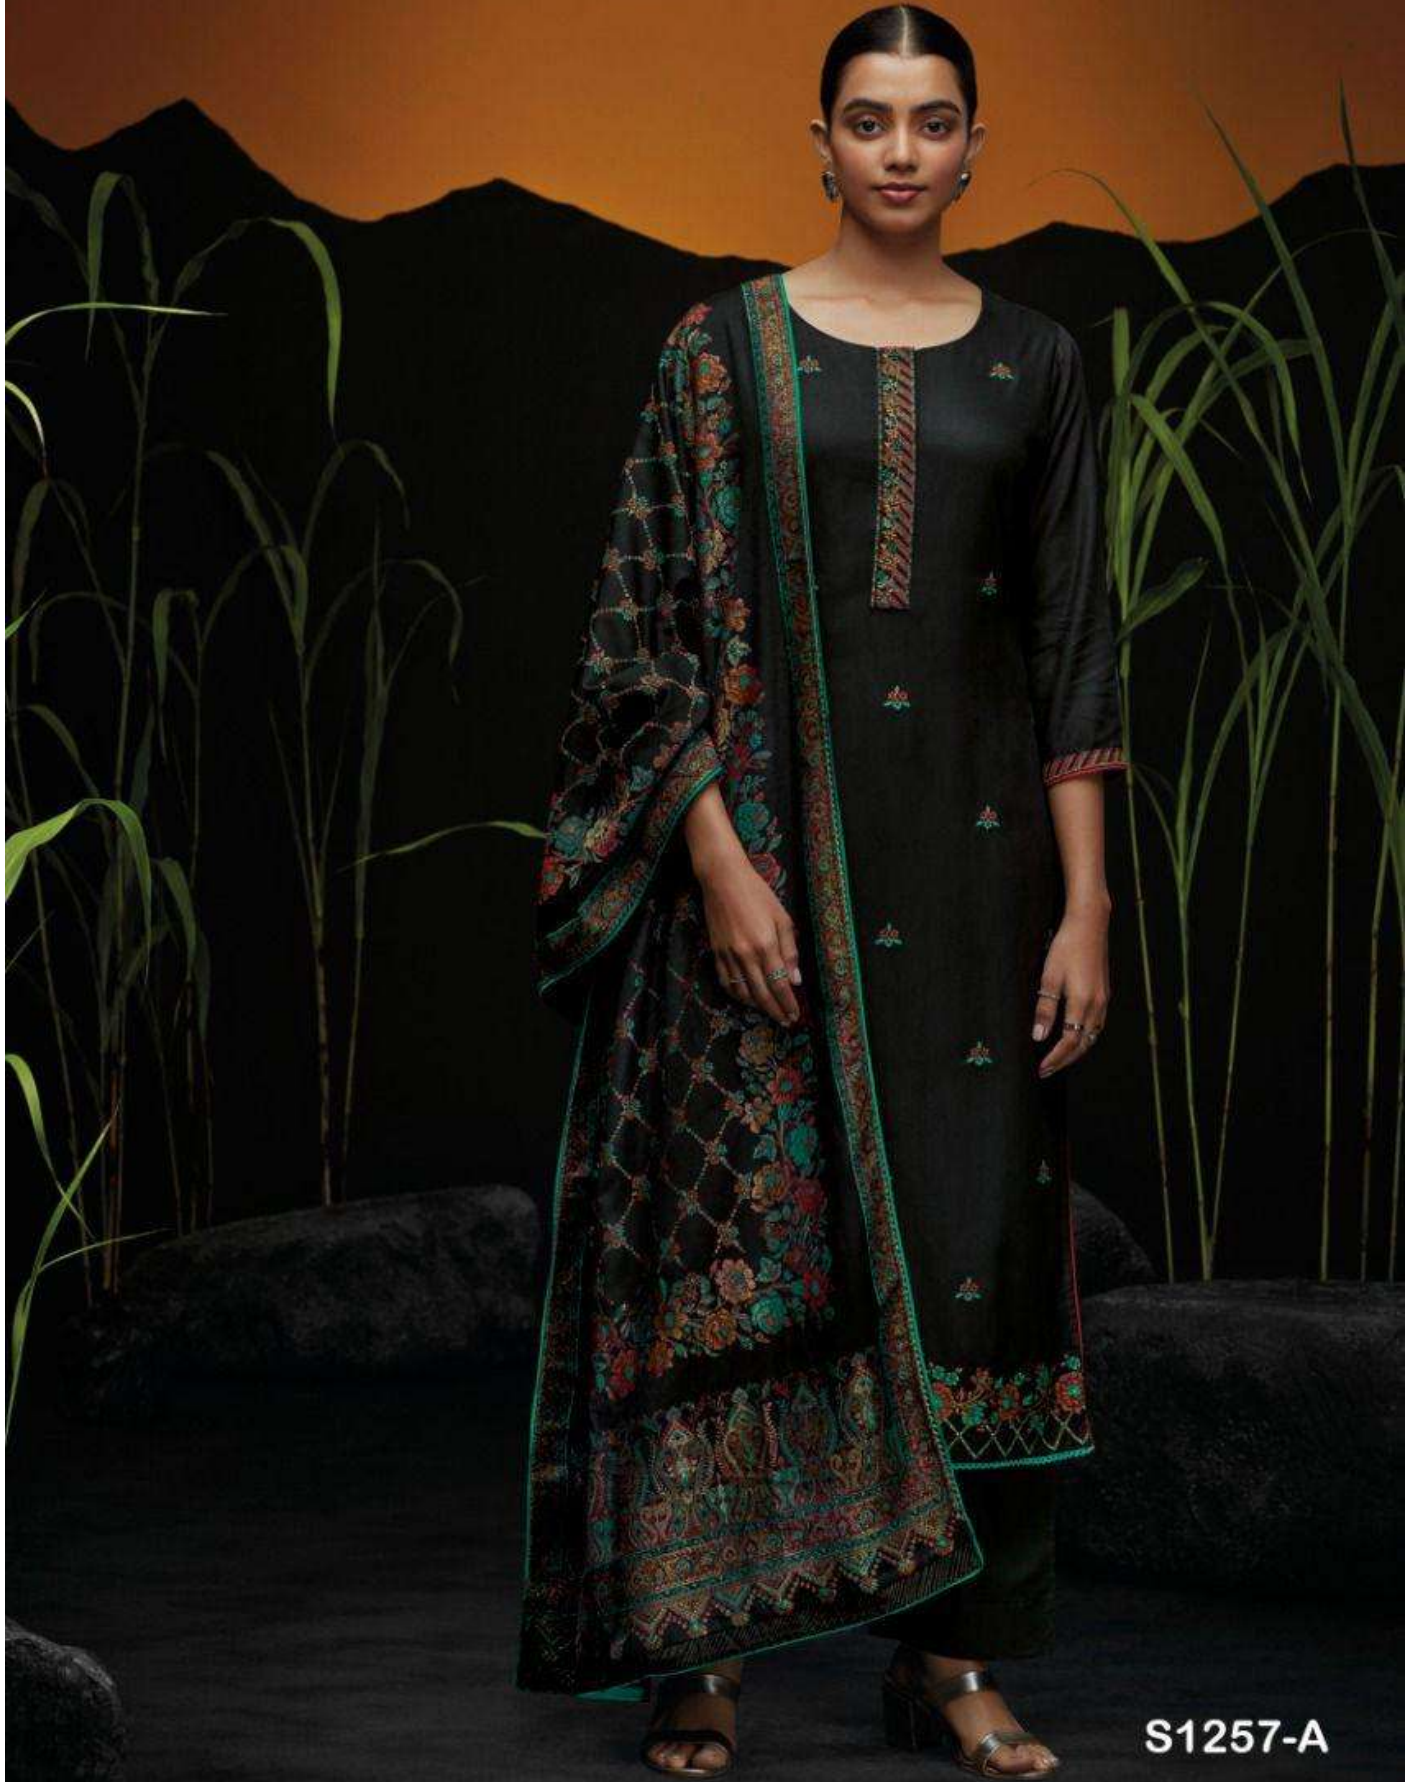

Ganga®

S1257-A

Ganga®

D.NO.S1257
GLORIA

Ganga®

S1257-A

Ganga®

S1257-A

Ganga®

S1257-B

Ganga®

S1257-B

PRODUCT NAME	GLORIA
D.NO.	S1257
DESCRIPTION	<p>TOP PREMIUM WOOL DOBBY SOLID COLOR WITH EMBROIDERY</p> <p>BOTTOM PREMIUM WOOL PASHMINA PLAIN SOLID COLOR</p> <p>DUPATTA PREMIUM WOVEN SHWAL JACQUARD WITH SOLID BORDER</p>
HSN CODE	540754
WHOLESALE PRICE	2030/- EACH+GST(EXTRA)