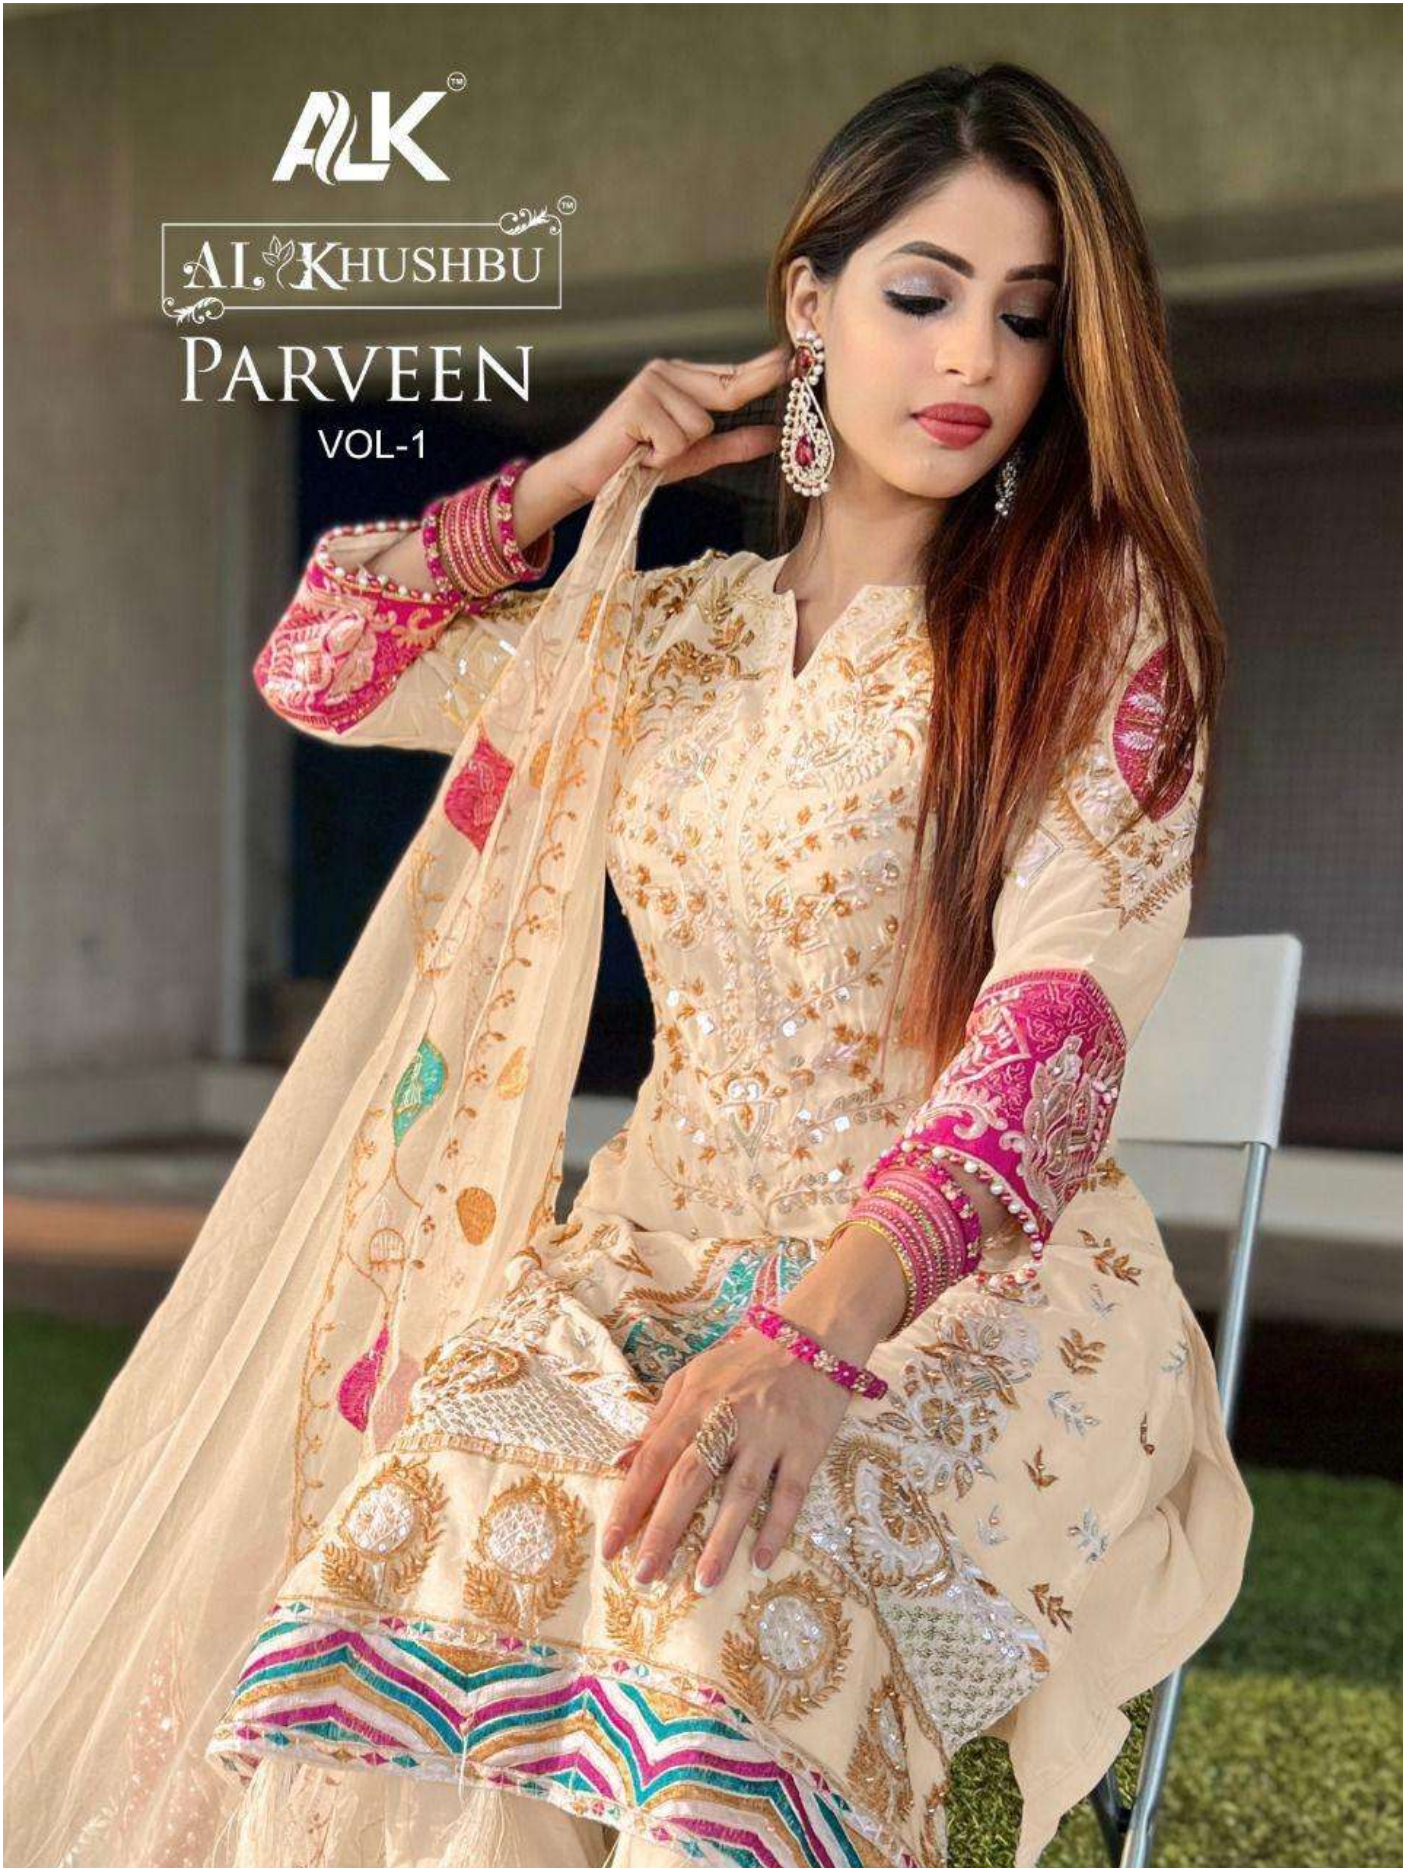

ALKTM

AI. KHUSHBUTM

PARVEEN

VOL-1

ALKTM

AL KHUSHBUTM
ALK D.NO.3042-D

TOP

Fox Georgette
with Embroidery

BOTTOM-INNER

Dull santoon

DUPATTA

Butterfly Net
with Embroidery

ALKTM

AL KHUSHBUTM
ALK D.NO.3042-C

TOP

Fox Georgette
with Embroidery