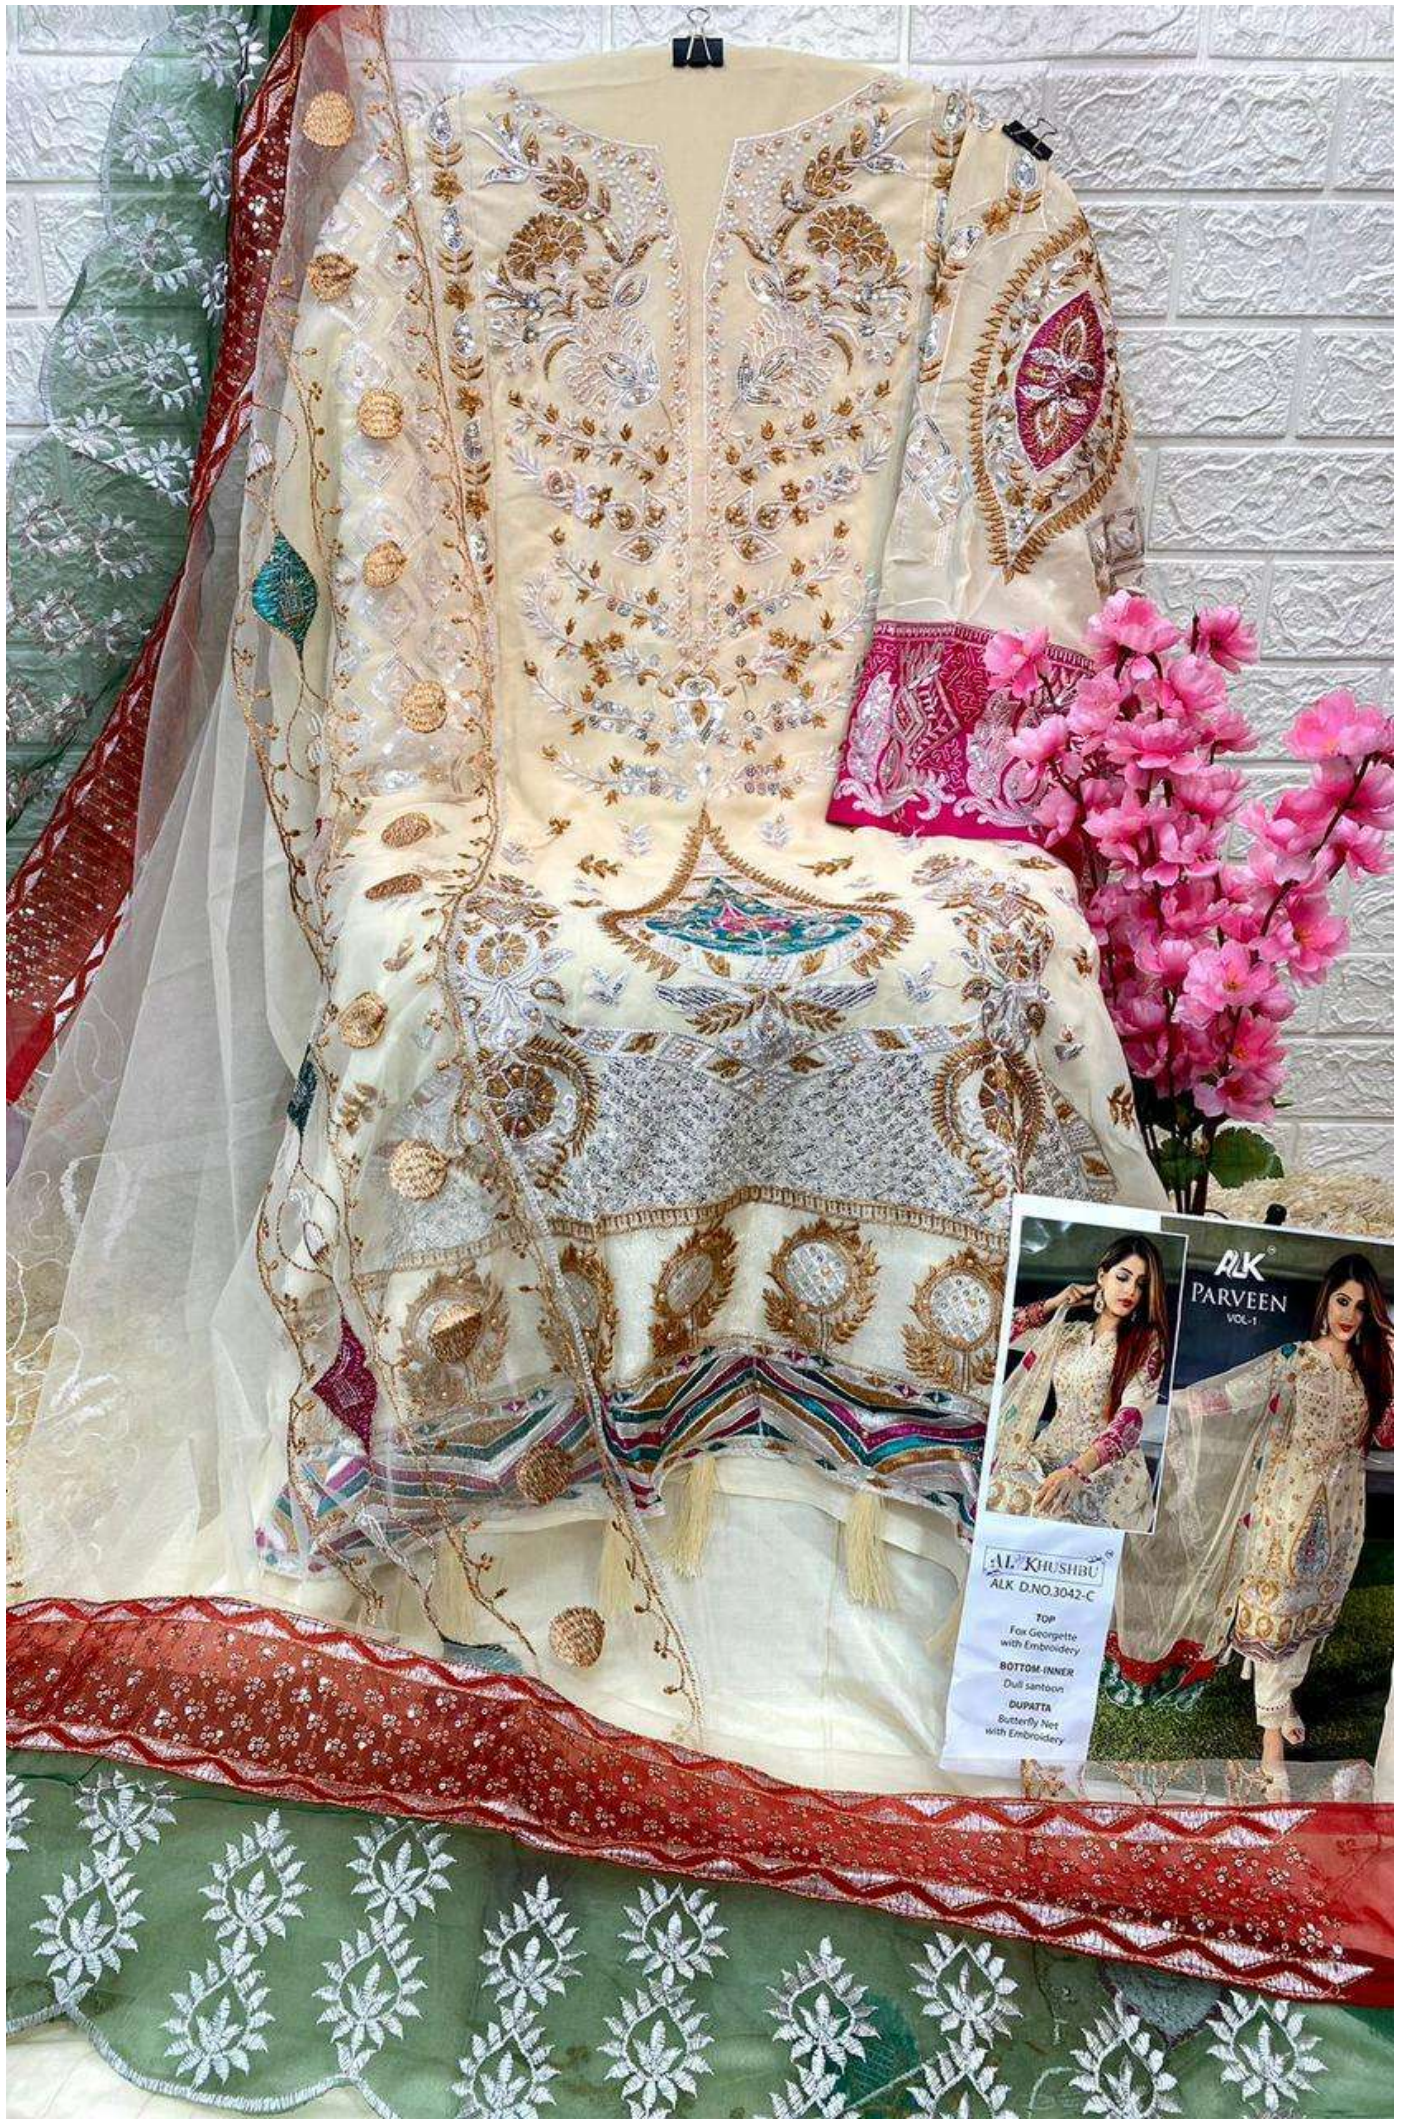

BOTTOM-INNER

Dull santoon

DUPATTA

Butterfly Net
with Embroidery

ALKTM

AL KHUSHBUTM
ALK D.NO.3042-C

TOP

Fox Georgette
with Embroidery

BOTTOM-INNER

Dull santoon

DUPATTA

Butterfly Net
with Embroidery

ALKTM

AL KHUSHBUTM
ALK D.NO.3042-B

TOP

Fox Georgette
with Embroidery

BOTTOM-INNER

Dull santoon

DUPATTA

Butterfly Net
with Embroidery

AL KHUSHBU
ALK D.NO.3042-C

TOP
Fox Georgette
with Embroidery

BOTTOM INNER
Dull santoon

DUPATA
Buttery Net
with Embroidery