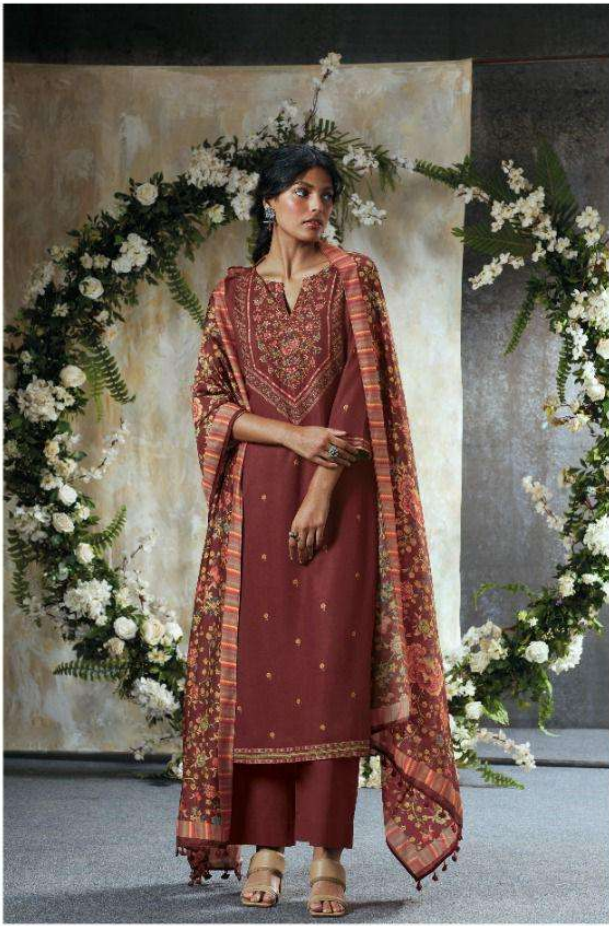

Ganga®

NON

C1243

C1248

C1251

C1249

C1250

C1252

Ganga®

PRODUCT NAME	<b>NOON</b>
D.NO.	C1247 TO C1252
DESCRIPTION	<p><b>TOP</b> PREMIUM PURE WOOL PASHMINA DOBBY PRINTED WITH EMBROIDERY AND HAND WORK</p> <p><b>BOTTOM</b> PREMIUM PURE WOOL PASHMINA DOBBY SOLID COLOR</p> <p><b>DUPATTA</b> FINEST BEMBERG LAWN PRINTED</p>
HSN CODE	<b>540834</b>
WHOLESALE PRICE	<b>1970/- EACH+GST(EXTRA)</b>