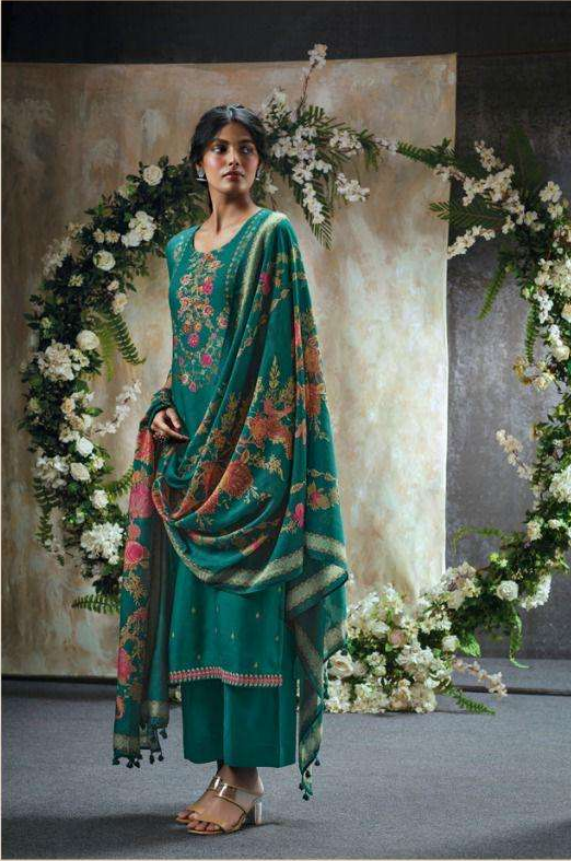

Ganga®

NON

C1243

C1248

C1251

C1249

C1250

C1252

Ganga®

PRODUCT NAME	<b>NOON</b>
D.NO.	C1247 TO C1252
DESCRIPTION	<p><b>TOP</b> PREMIUM PURE WOOL PASHMINA DOBBY PRINTED WITH EMBROIDERY AND HAND WORK</p> <p><b>BOTTOM</b> PREMIUM PURE WOOL PASHMINA DOBBY SOLID COLOR</p> <p><b>DUPATTA</b> FINEST BEMBERG LAWN PRINTED</p>
HSN CODE	<b>540834</b>
WHOLESALE PRICE	<b>1970/- EACH+GST(EXTRA)</b>