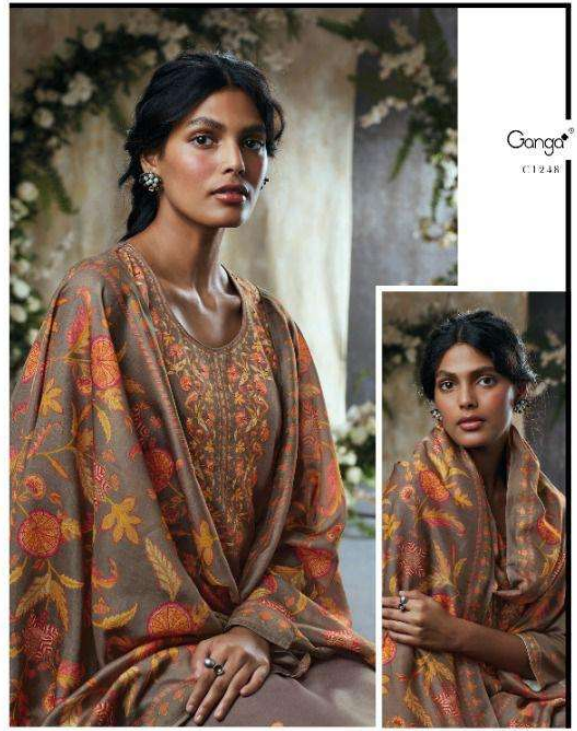

Ganga®

NON

C1243

C1248

C1251

C1249

C1250

C1252

Ganga®

PRODUCT NAME	<b>NOON</b>
D.NO.	C1247 TO C1252
DESCRIPTION	<p><b>TOP</b> PREMIUM PURE WOOL PASHMINA DOBBY PRINTED WITH EMBROIDERY AND HAND WORK</p> <p><b>BOTTOM</b> PREMIUM PURE WOOL PASHMINA DOBBY SOLID COLOR</p> <p><b>DUPATTA</b> FINEST BEMBERG LAWN PRINTED</p>
HSN CODE	<b>540834</b>
WHOLESALE PRICE	<b>1970/- EACH+GST(EXTRA)</b>