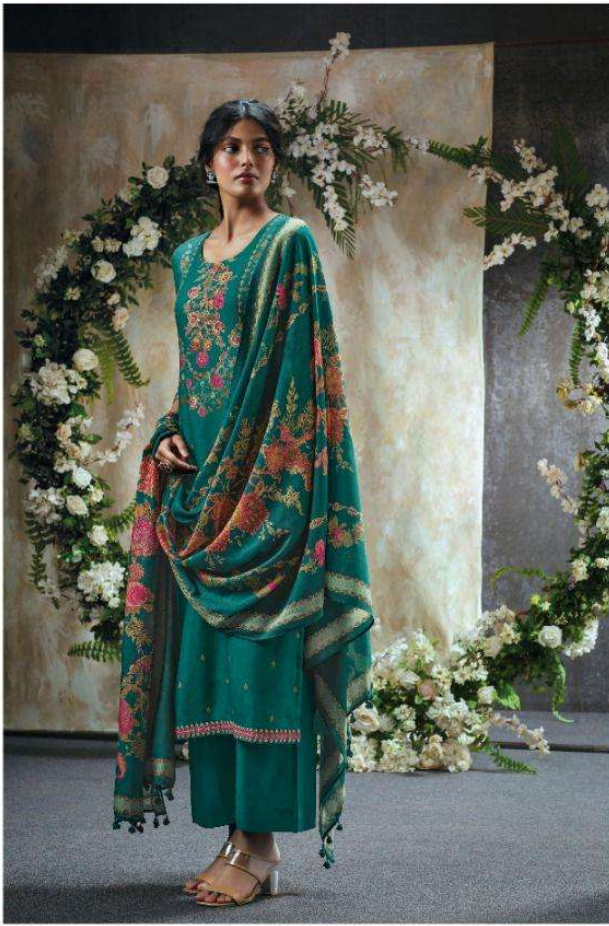

Ganga®

NON

C1243

C1248

C1251

C1249

C1250

C1252

Ganga®

PRODUCT NAME	<b>NOON</b>
D.NO.	C1247 TO C1252
DESCRIPTION	<p><b>TOP</b> PREMIUM PURE WOOL PASHMINA DOBBY PRINTED WITH EMBROIDERY AND HAND WORK</p> <p><b>BOTTOM</b> PREMIUM PURE WOOL PASHMINA DOBBY SOLID COLOR</p> <p><b>DUPATTA</b> FINEST BEMBERG LAWN PRINTED</p>
HSN CODE	<b>540834</b>
WHOLESALE PRICE	<b>1970/- EACH+GST(EXTRA)</b>