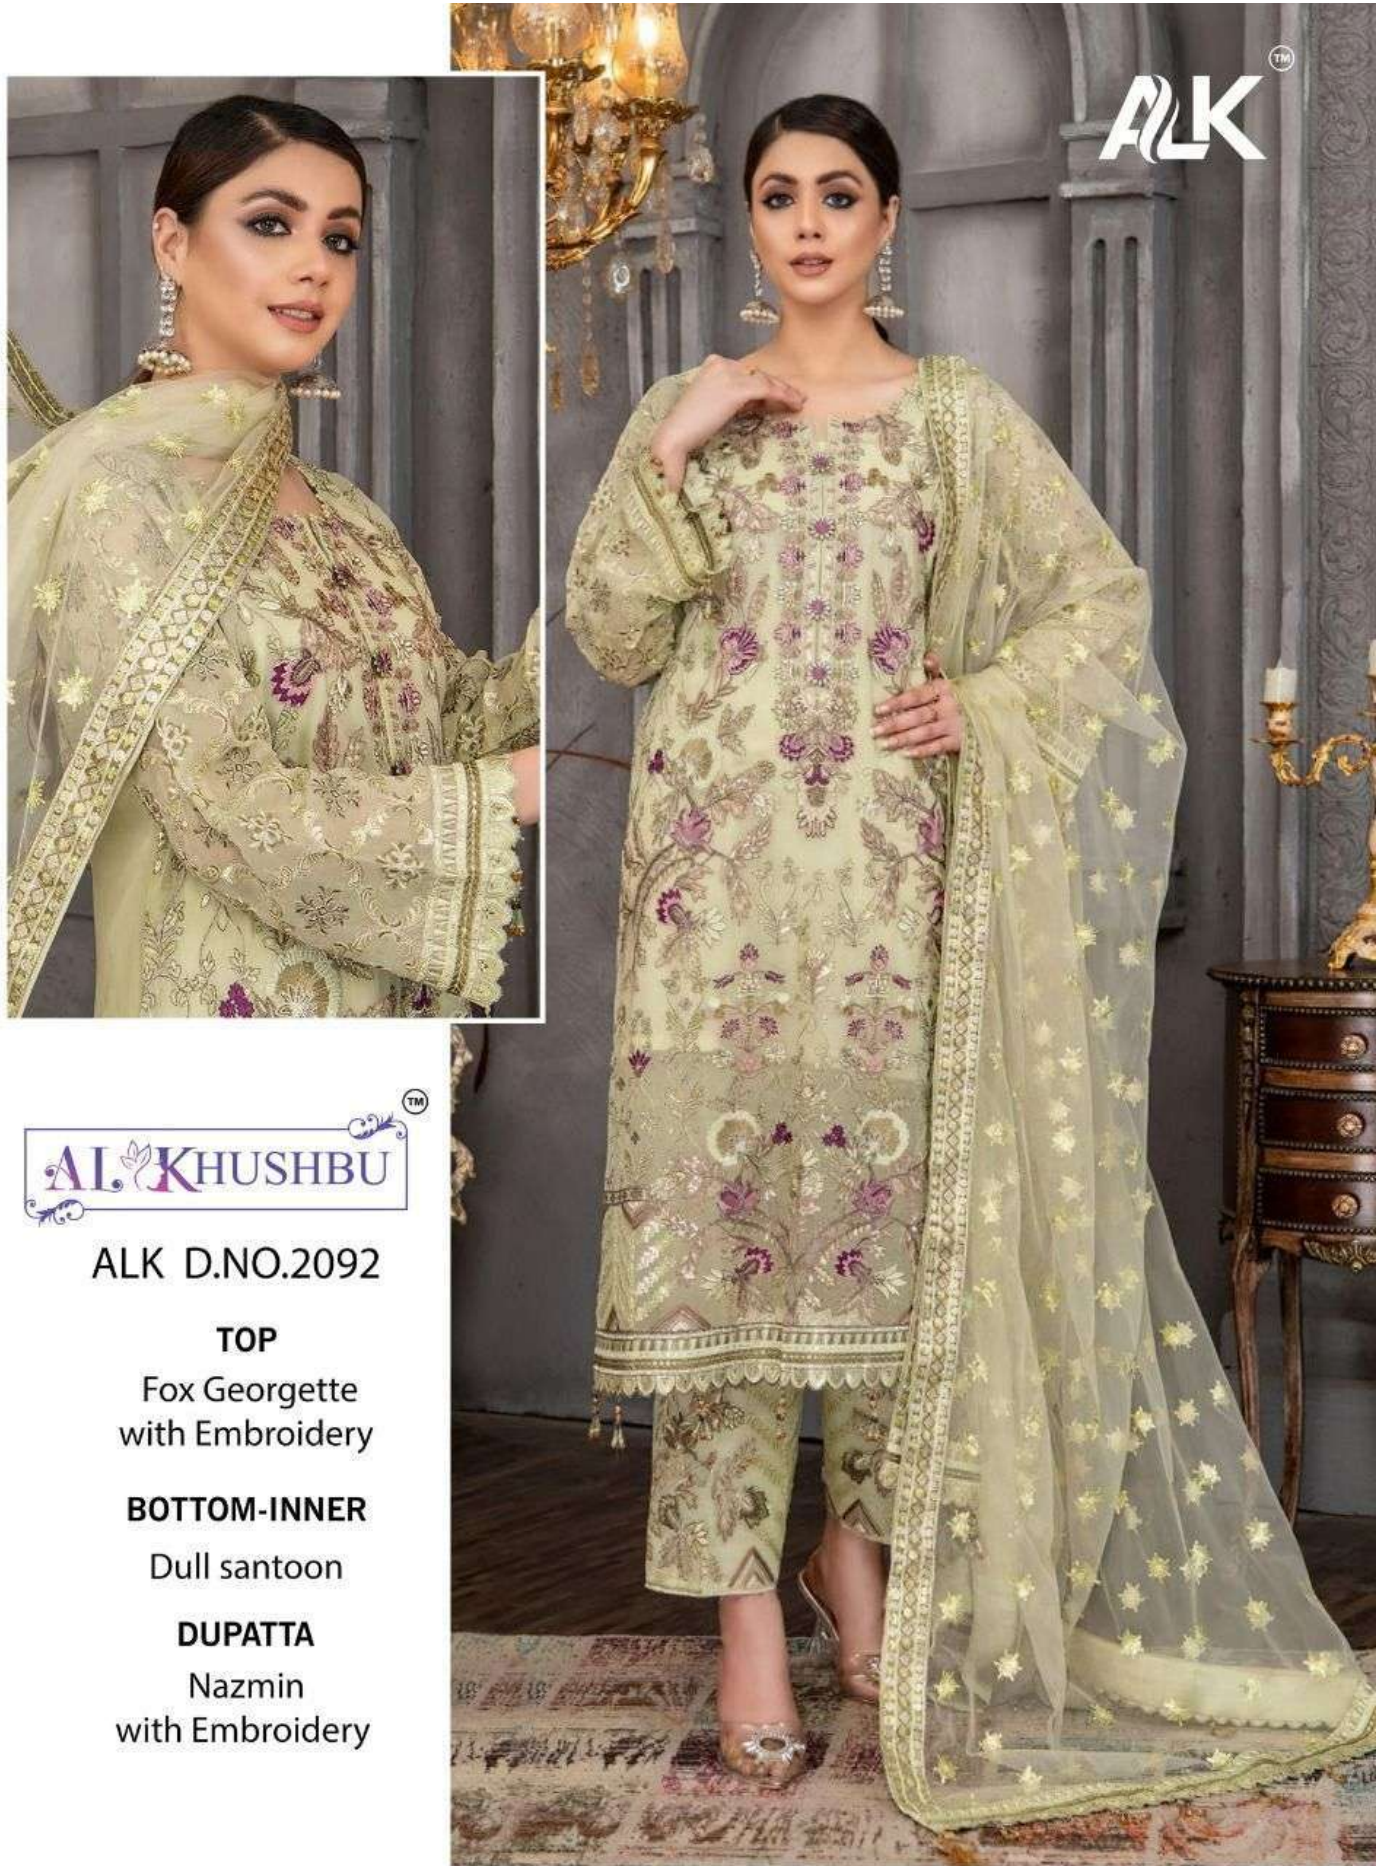

AL KHUSHBU™

ALK D.NO.2092

TOP

Fox Georgette
with Embroidery

BOTTOM-INNER

Dull santoon

DUPATTA

Nazmin
with Embroidery