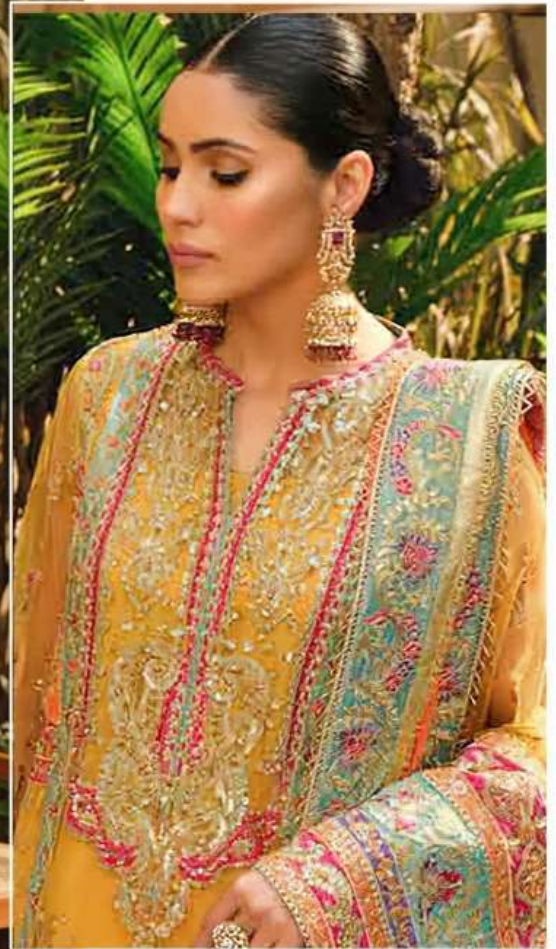

NOOR®

MARYUM N MARIA
VOL-2

22204

TOP

FOX GEORGETTE WITH
STYLISH WORK N MOTI WORK

BOTTOM-INNER

HEAVY SANTOON WITH
PATCH WORK

DUPATTA

NET SIFFON WORK
WITH BODER LESS