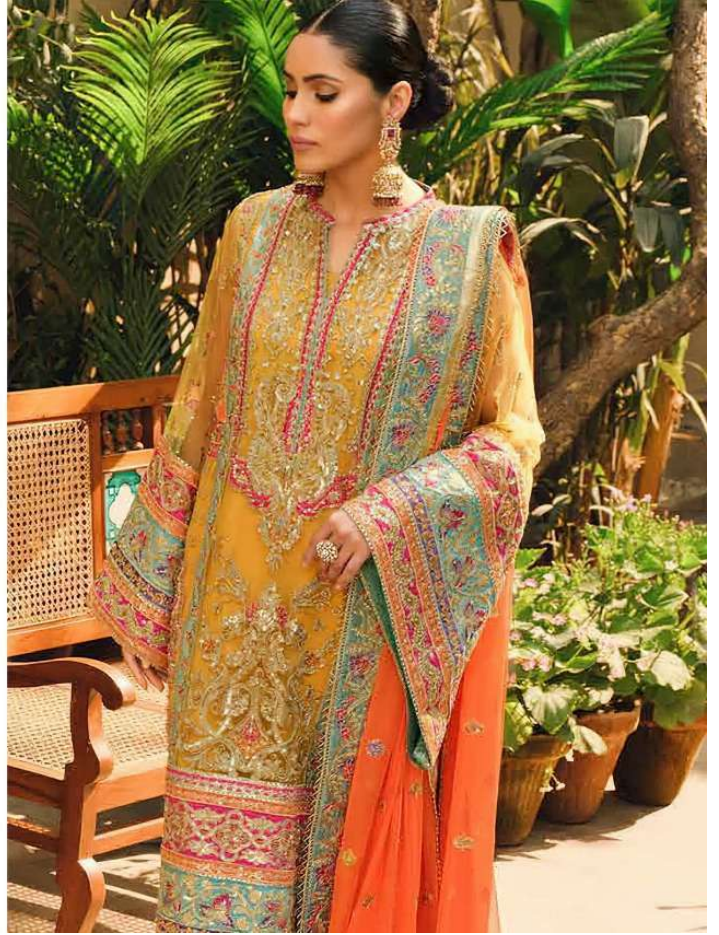

NOUR®

MARYUM N MARIA
VOL-2

NOUR®

MARYUM N MARIA
VOL-2

22205

TOP

FOX GEORGETTE WITH
STYLISH WORK N MOTI WORK

BOTTOM-INNER

HEAVY SANTOON WITH
PATCH WORK

DUPATTA

NET SIFFON WORK
WITH BODER LESS

NOOR®

MARYUM N MARIA
VOL-2

22203

TOP

FOX GEORGETTE WITH
STYLISH WORK N MOTI WORK