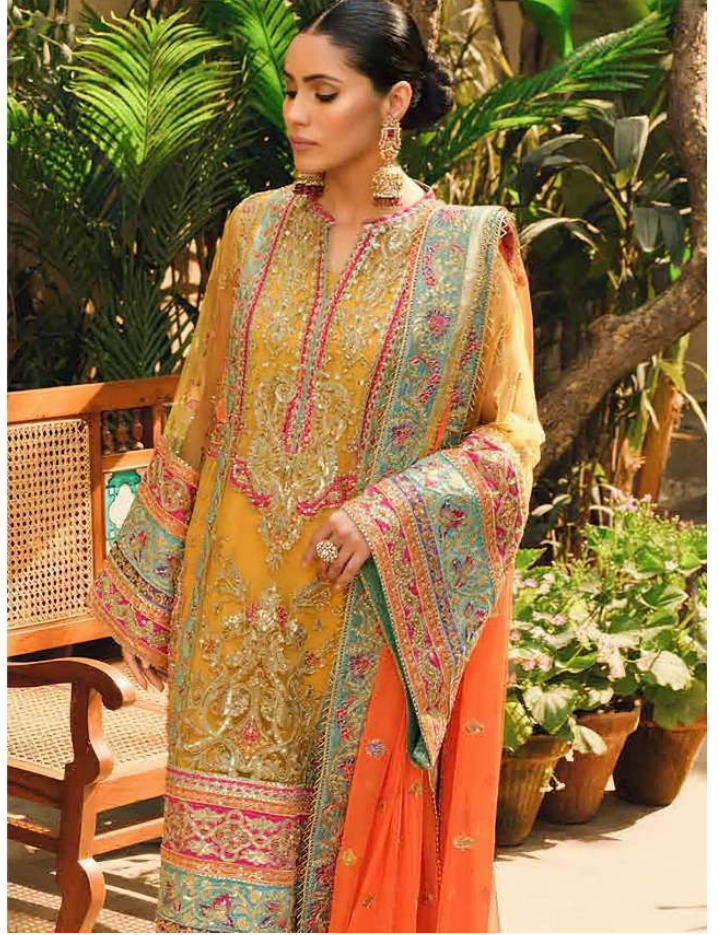

NOUR®

MARYUM N MARIA
VOL-2

NOUR

MARYUM N MARIA
VOL-2

22205

TOP

FOX GEORGETTE WITH
STYLISH WORK N MOTI WORK

BOTTOM-INNER

HEAVY SANTOON WITH
PATCH WORK

DUPATTA

NET SIFFON WORK
WITH BODER LESS

NOOR®

MARYUM N MARIA
VOL-2

22203

TOP

FOX GEORGETTE WITH
STYLISH WORK N MOTI WORK