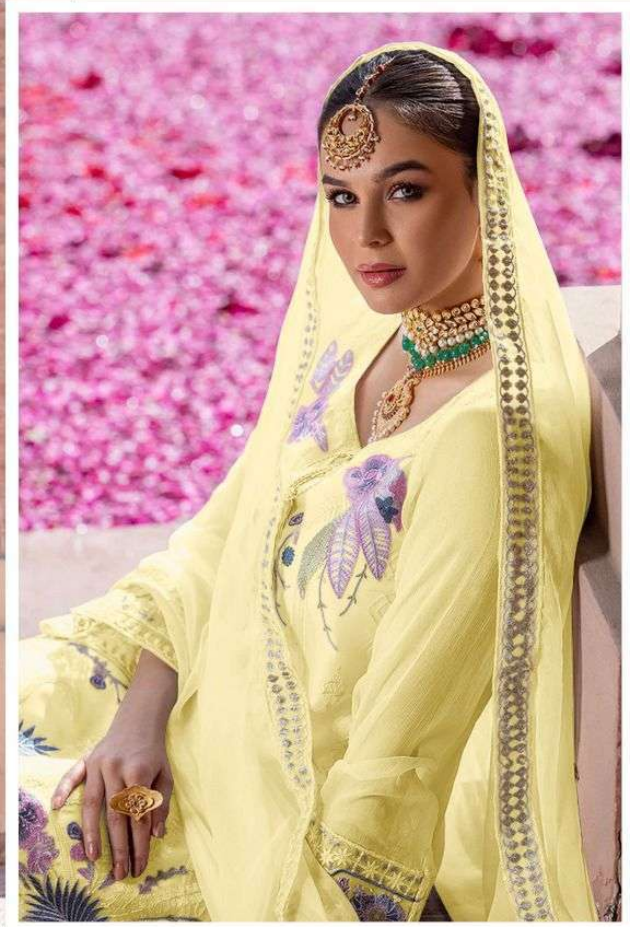

D-1033 A

TOP: Georgette with embroidery

BOTTOM/
INNER: Santoon

DUPATTA: Nazmin with embroidery

D-1033 A

TOP: Georgette with embroidery

BOTTOM/
INNER: Santoon

DUPATTA: Nazmin with embroidery

D-1033 D

TOP: Georgette with embroidery

BOTTOM/
INNER: Santoon

DUPATTA: Nazmin with embroidery

D-1033 B

TOP: Georgette with embroidery

BOTTOM/
INNER: Santoon

DUPATTA: Nazmin with embroidery

D-1033 C

TOP: Georgette with embroidery

BOTTOM/
INNER: Santoon

DUPATTA: Nazmin with embroidery

TOP: Georgette with embroidery

BOTTOM: sentoon

DUPATTA: Nazmin with embroidery

D-1033A