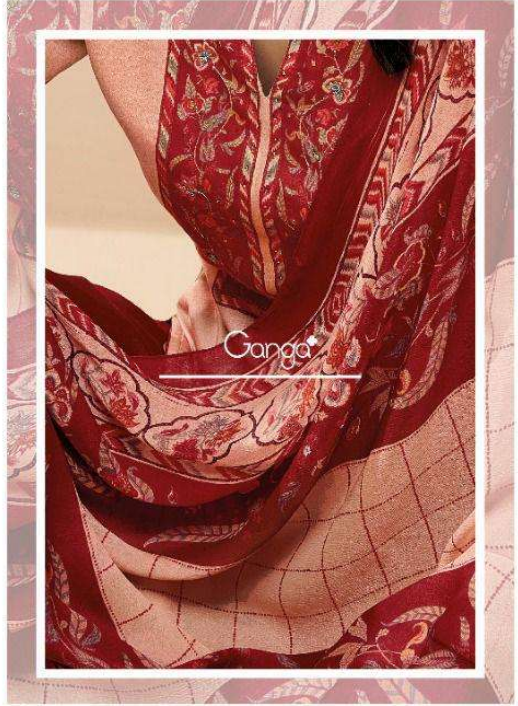

Ganga

Sarang

PRODUCT NAME	SARANG
D.NO.	C1157 TO C1162
DESCRIPTION	TOP PREMIUM MODAL SATIN PRINTED WITH EMBROIDERY & HAND WORK BOTTOM PREMIUM COTTON SATIN SOLID DUPATTA FINEST CHINNON CHIFFON PRINTED
HSN CODE	540834
WHOLESALE PRICE	1995/- EACH+GST(EXTRA)

C.1157

C.1158

C.1161

C.1162

C.1159

C.1160

Ganga®

Ganga / C1159