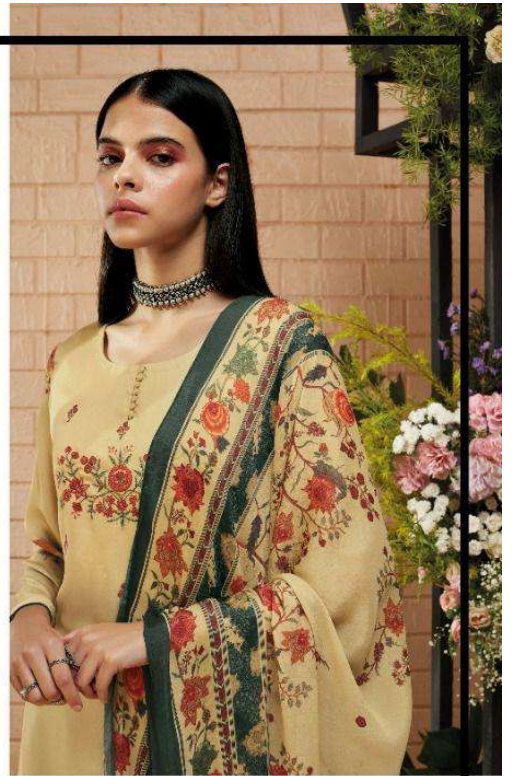

Ganga CT169