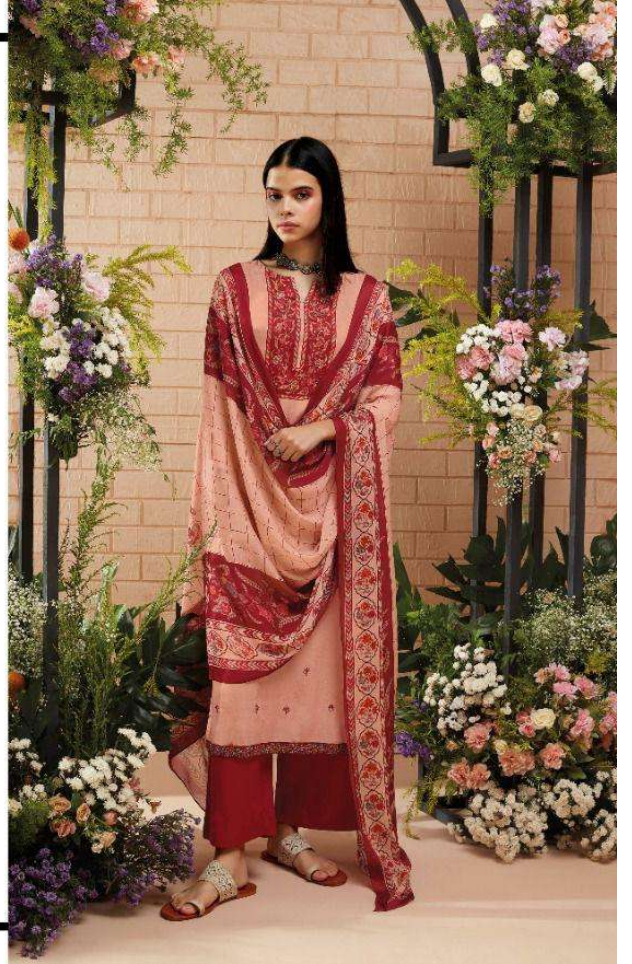

Ganga

Sarang

PRODUCT NAME	SARANG
D.NO.	C1157 TO C1162
DESCRIPTION	TOP PREMIUM MODAL SATIN PRINTED WITH EMBROIDERY & HAND WORK BOTTOM PREMIUM COTTON SATIN SOLID DUPATTA FINEST CHINNON CHIFFON PRINTED
HSN CODE	540834
WHOLESALE PRICE	1995/- EACH+GST(EXTRA)

C.1157

C.1158

C.1161

C.1162

C.1159

C.1160

Ganga®

Ganga / C1159