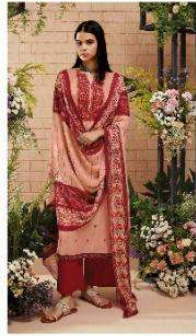

Ganga

Sarang

PRODUCT NAME	SARANG
D.NO.	C1157 TO C1162
DESCRIPTION	TOP PREMIUM MODAL SATIN PRINTED WITH EMBROIDERY & HAND WORK BOTTOM PREMIUM COTTON SATIN SOLID DUPATTA FINEST CHINNON CHIFFON PRINTED
HSN CODE	540834
WHOLESALE PRICE	1995/- EACH+GST(EXTRA)

C.1157

C.1158

C.1161

C.1162

C.1159

C.1160

Ganga®

Ganga / C1159