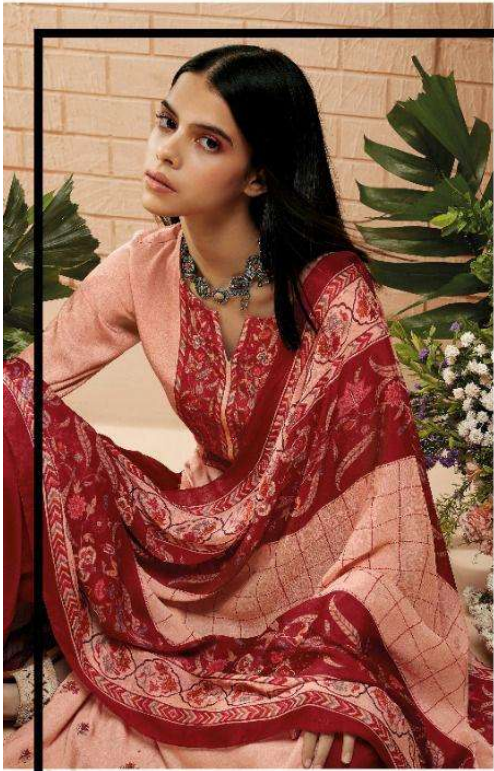

Ganga

Sarang

PRODUCT NAME	SARANG
D.NO.	C1157 TO C1162
DESCRIPTION	TOP PREMIUM MODAL SATIN PRINTED WITH EMBROIDERY & HAND WORK BOTTOM PREMIUM COTTON SATIN SOLID DUPATTA FINEST CHINNON CHIFFON PRINTED
HSN CODE	540834
WHOLESALE PRICE	1995/- EACH+GST(EXTRA)

C.1157

C.1158

C.1161

C.1162

C.1159

C.1160

Ganga®

Ganga / C1159