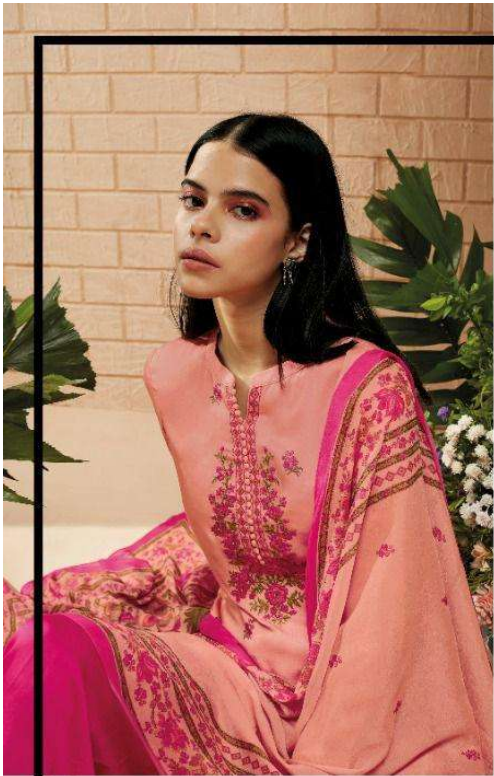

Ganga / C1161