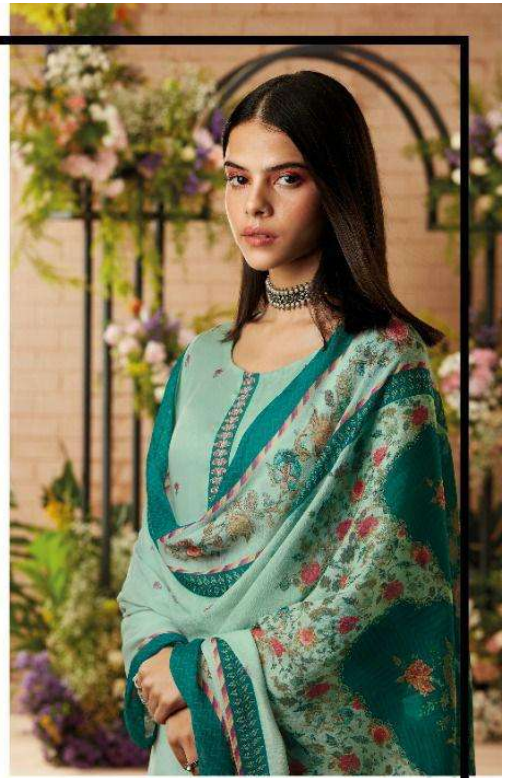

Ganga CHISA