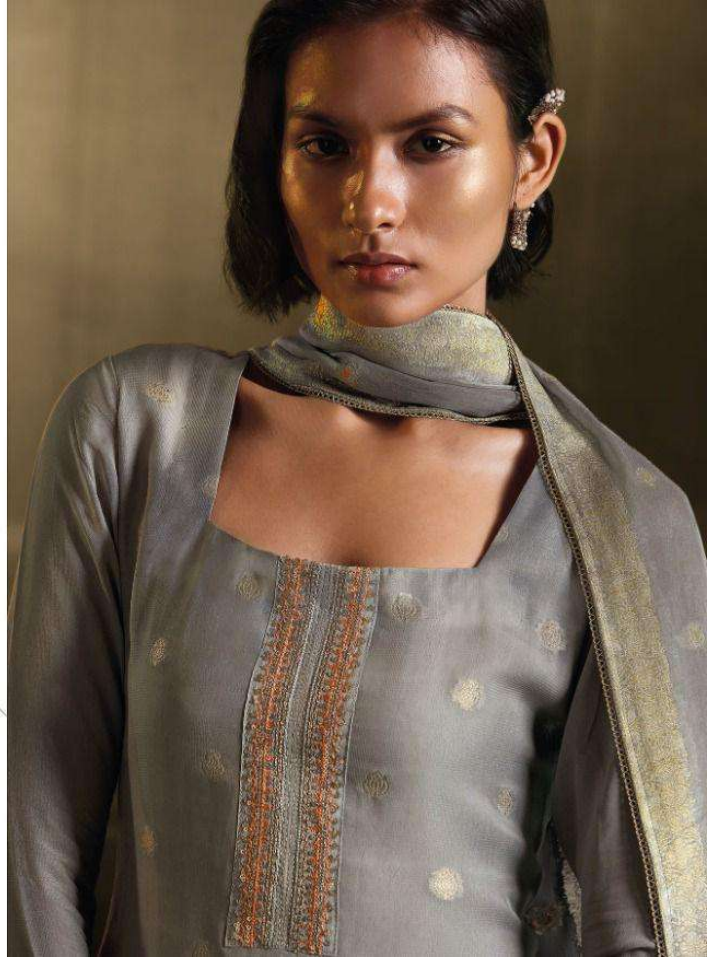

Ganga®

*Shashi*

C111

C1112

C1113

Ganga®

G114

C1115

C1110

C1111

C1112

C1113

C1114

C1115

PRODUCT NAME	<b><i>SHASHI</i></b>
D.NO.	C1110 TO C1115
DESCRIPTION	<p><b>TOP</b> PREMIUM VISCOSE GEORGETTE JACQUARD WITH EMBROIDERY AND HAND WORK</p> <p><b>BOTTOM</b> PREMIUM COTTON SATIN SOLID</p> <p><b>DUPATTA</b> PREMIUM VISCOSE GEORGETTE JACQUARD WITH JARI LACE AND TASSEL</p>
HSN CODE	<b>540834</b>
WHOLESALE PRICE	<b>2475/- EACH+GST(EXTRA)</b>