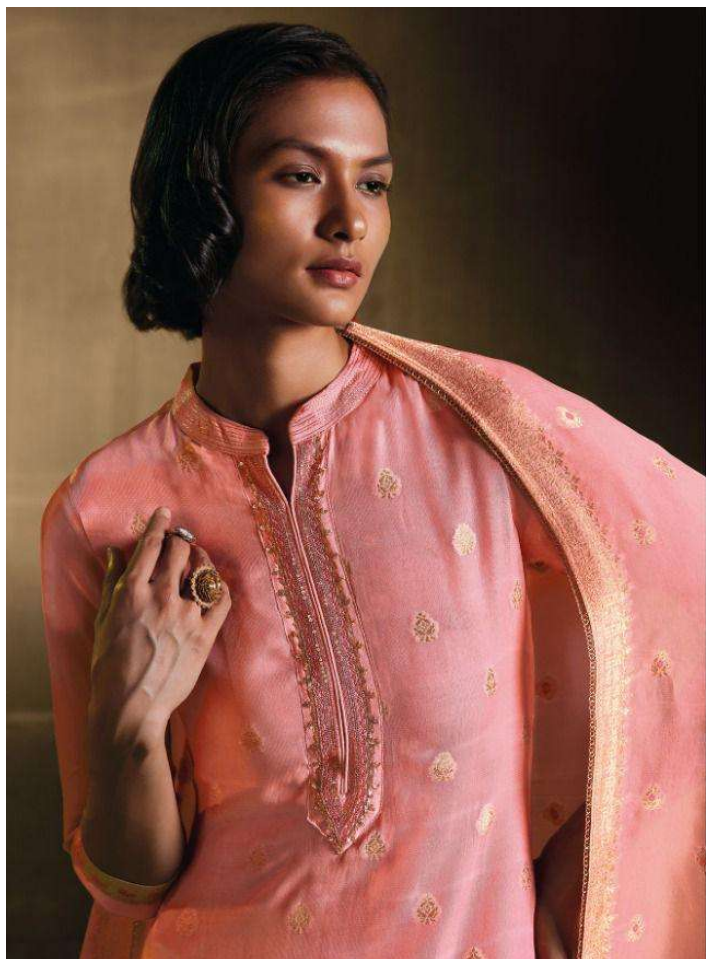

Ganga®

*Shashi*

C111

C1112

C1113

Ganga®

G114

C1115

C1110

C1111

C1112

C1113

C1114

C1115

PRODUCT NAME	<b><i>SHASHI</i></b>
D.NO.	C1110 TO C1115
DESCRIPTION	<p><b>TOP</b> PREMIUM VISCOSE GEORGETTE JACQUARD WITH EMBROIDERY AND HAND WORK</p> <p><b>BOTTOM</b> PREMIUM COTTON SATIN SOLID</p> <p><b>DUPATTA</b> PREMIUM VISCOSE GEORGETTE JACQUARD WITH JARI LACE AND TASSEL</p>
HSN CODE	<b>540834</b>
WHOLESALE PRICE	<b>2475/- EACH+GST(EXTRA)</b>