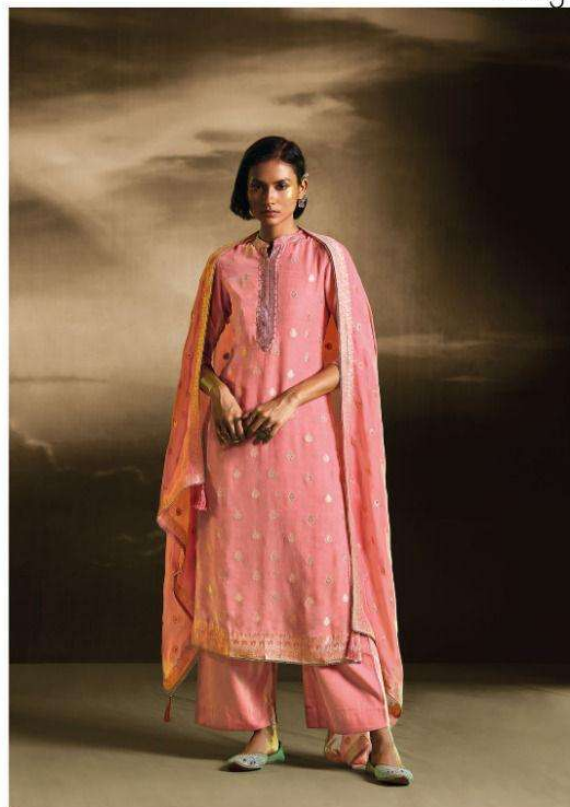

Ganga®

*Shashi*

C111

C1112

C1113

Ganga®

G114

C1115

C1110

C1111

C1112

C1113

C1114

C1115

PRODUCT NAME	<b><i>SHASHI</i></b>
D.NO.	C1110 TO C1115
DESCRIPTION	<p><b>TOP</b> PREMIUM VISCOSE GEORGETTE JACQUARD WITH EMBROIDERY AND HAND WORK</p> <p><b>BOTTOM</b> PREMIUM COTTON SATIN SOLID</p> <p><b>DUPATTA</b> PREMIUM VISCOSE GEORGETTE JACQUARD WITH JARI LACE AND TASSEL</p>
HSN CODE	<b>540834</b>
WHOLESALE PRICE	<b>2475/- EACH+GST(EXTRA)</b>