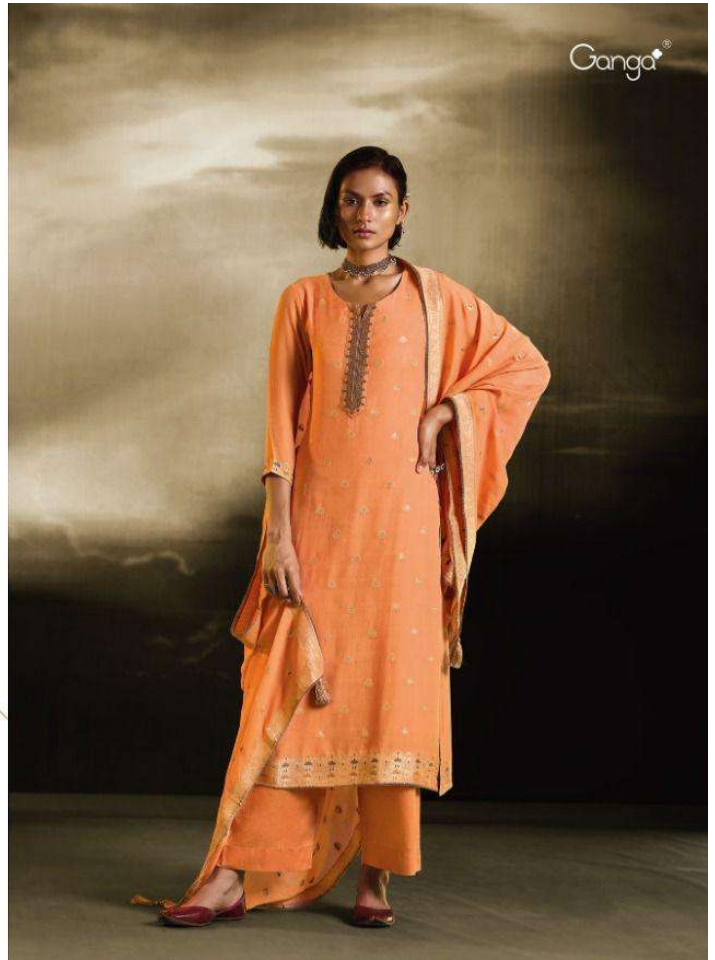

Ganga®

*Shashi*

C111

C1112

C1113

Ganga®

G114

C1115

C1110

C1111

C1112

C1113

C1114

C1115

PRODUCT NAME	<b><i>SHASHI</i></b>
D.NO.	C1110 TO C1115
DESCRIPTION	<p><b>TOP</b> PREMIUM VISCOSE GEORGETTE JACQUARD WITH EMBROIDERY AND HAND WORK</p> <p><b>BOTTOM</b> PREMIUM COTTON SATIN SOLID</p> <p><b>DUPATTA</b> PREMIUM VISCOSE GEORGETTE JACQUARD WITH JARI LACE AND TASSEL</p>
HSN CODE	<b>540834</b>
WHOLESALE PRICE	<b>2475/- EACH+GST(EXTRA)</b>