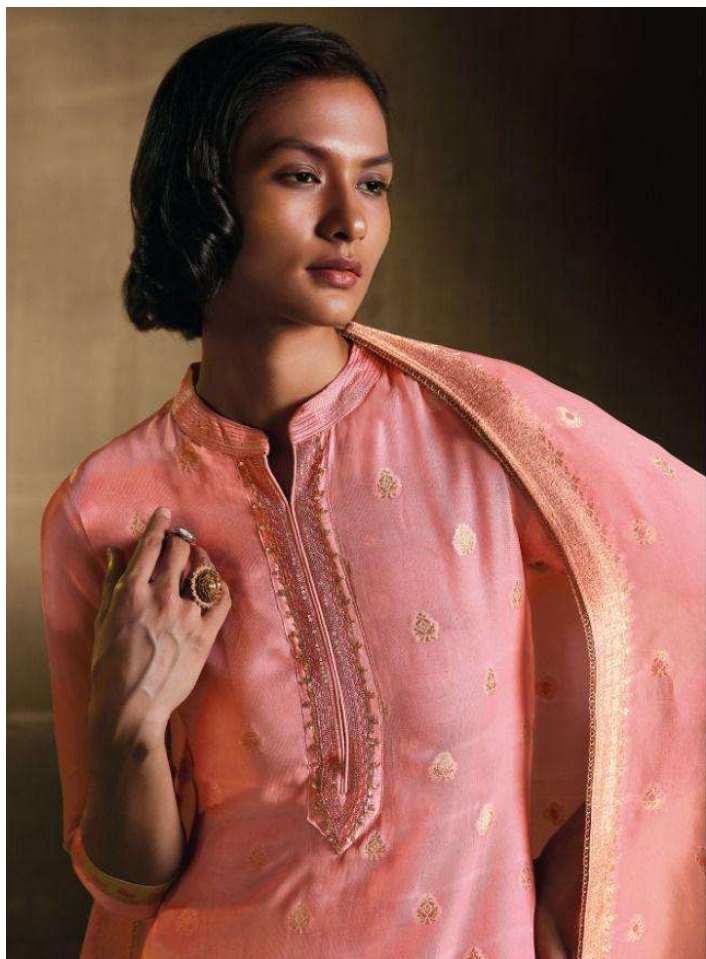

Ganga®

Shashi

Ganga®

C111

C1112

C1113

Ganga®

G114

C1115

C1110

C1111

C1112

C1113

C1114

C1115

PRODUCT NAME	<i>SHASHI</i>
D.NO.	C1110 TO C1115
DESCRIPTION	<p>TOP PREMIUM VISCOSE GEORGETTE JACQUARD WITH EMBROIDERY AND HAND WORK</p> <p>BOTTOM PREMIUM COTTON SATIN SOLID</p> <p>DUPATTA PREMIUM VISCOSE GEORGETTE JACQUARD WITH JARI LACE AND TASSEL</p>
HSN CODE	540834
WHOLESALE PRICE	2475/- EACH+GST(EXTRA)