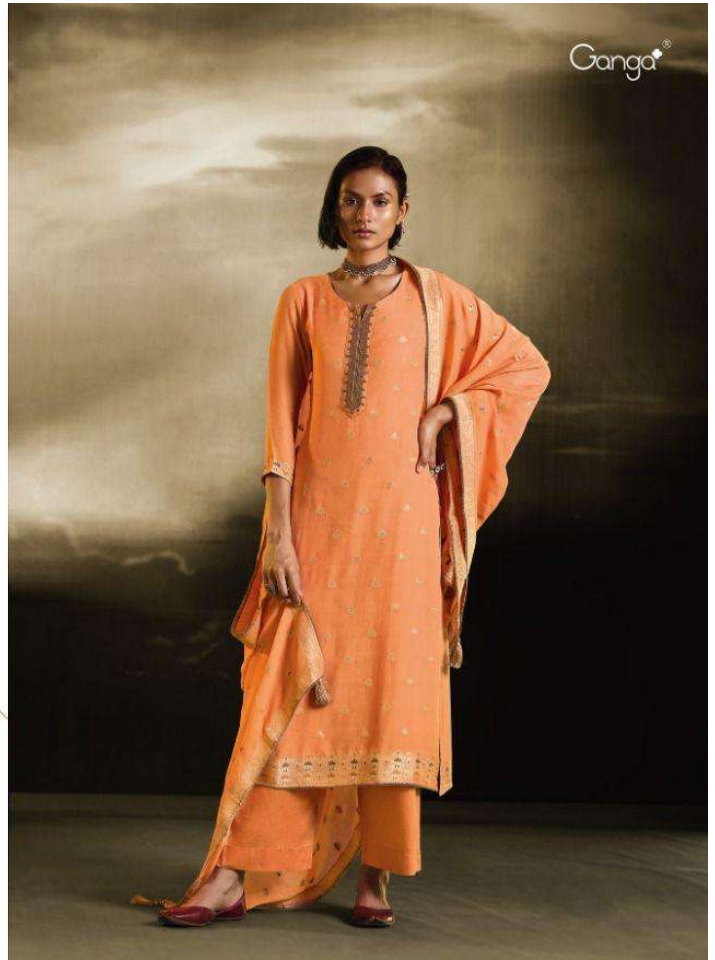

Ganga®

Shashi

Ganga®

C111

C1112

C1113

Ganga®

G114

C1115

C1110

C1111

C1112

C1113

C1114

C1115

PRODUCT NAME	<i>SHASHI</i>
D.NO.	C1110 TO C1115
DESCRIPTION	<p>TOP PREMIUM VISCOSE GEORGETTE JACQUARD WITH EMBROIDERY AND HAND WORK</p> <p>BOTTOM PREMIUM COTTON SATIN SOLID</p> <p>DUPATTA PREMIUM VISCOSE GEORGETTE JACQUARD WITH JARI LACE AND TASSEL</p>
HSN CODE	540834
WHOLESALE PRICE	2475/- EACH+GST(EXTRA)