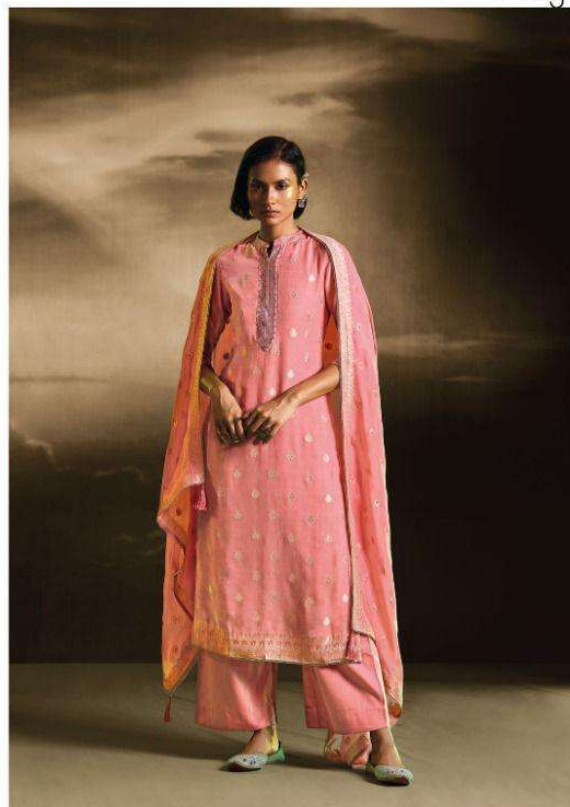

Ganga®

Shashi

Ganga®

C111

C1112

C1113

Ganga®

G114

C1115

C1110

C1111

C1112

C1113

C1114

C1115

PRODUCT NAME	<i>SHASHI</i>
D.NO.	C1110 TO C1115
DESCRIPTION	<p>TOP PREMIUM VISCOSE GEORGETTE JACQUARD WITH EMBROIDERY AND HAND WORK</p> <p>BOTTOM PREMIUM COTTON SATIN SOLID</p> <p>DUPATTA PREMIUM VISCOSE GEORGETTE JACQUARD WITH JARI LACE AND TASSEL</p>
HSN CODE	540834
WHOLESALE PRICE	2475/- EACH+GST(EXTRA)