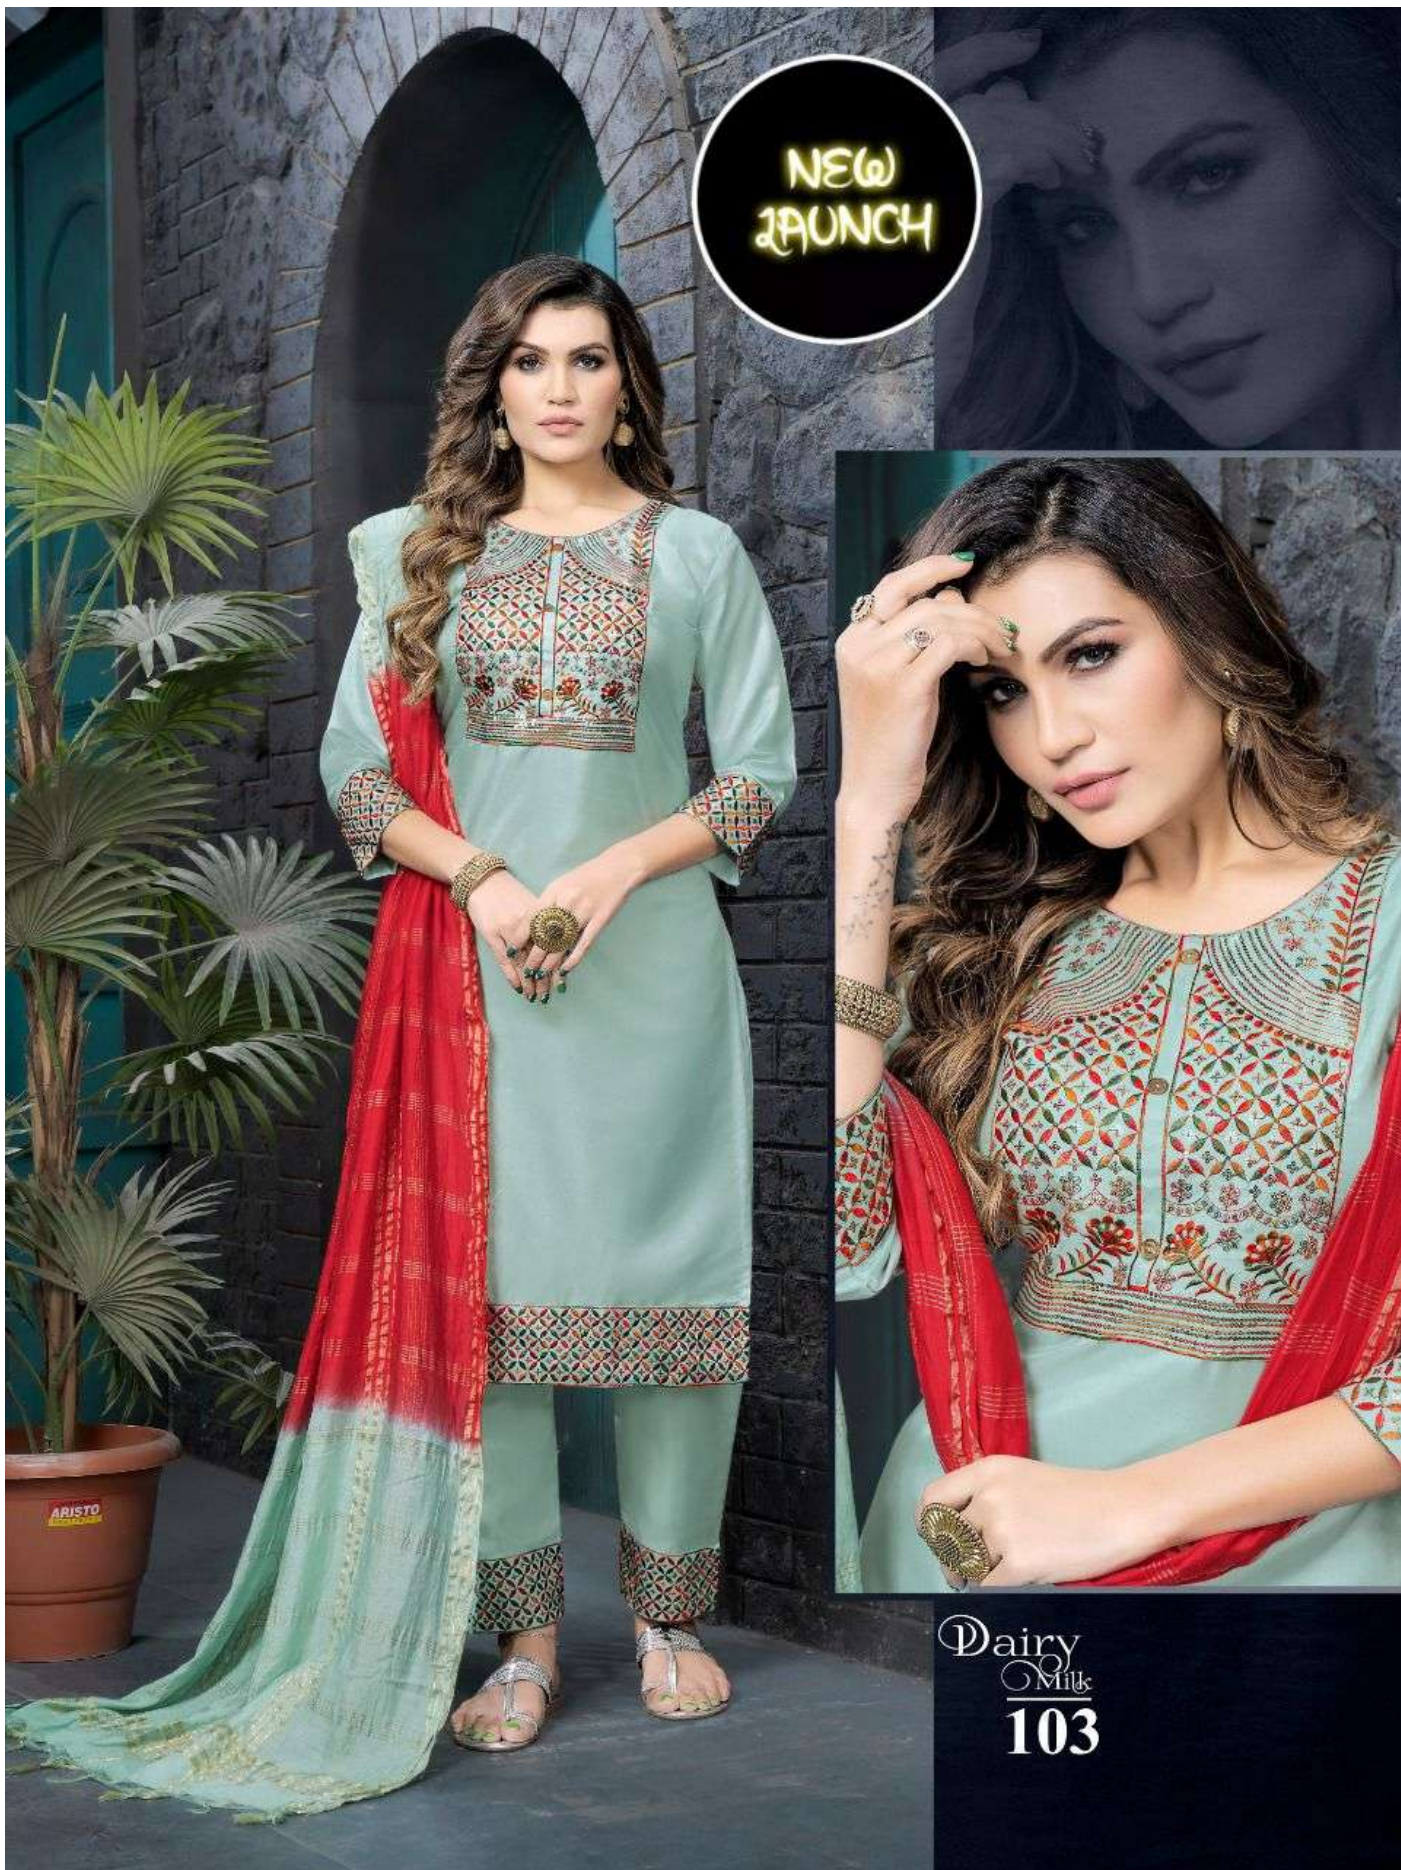

NEW
LAUNCH

Dairy
Milk
103