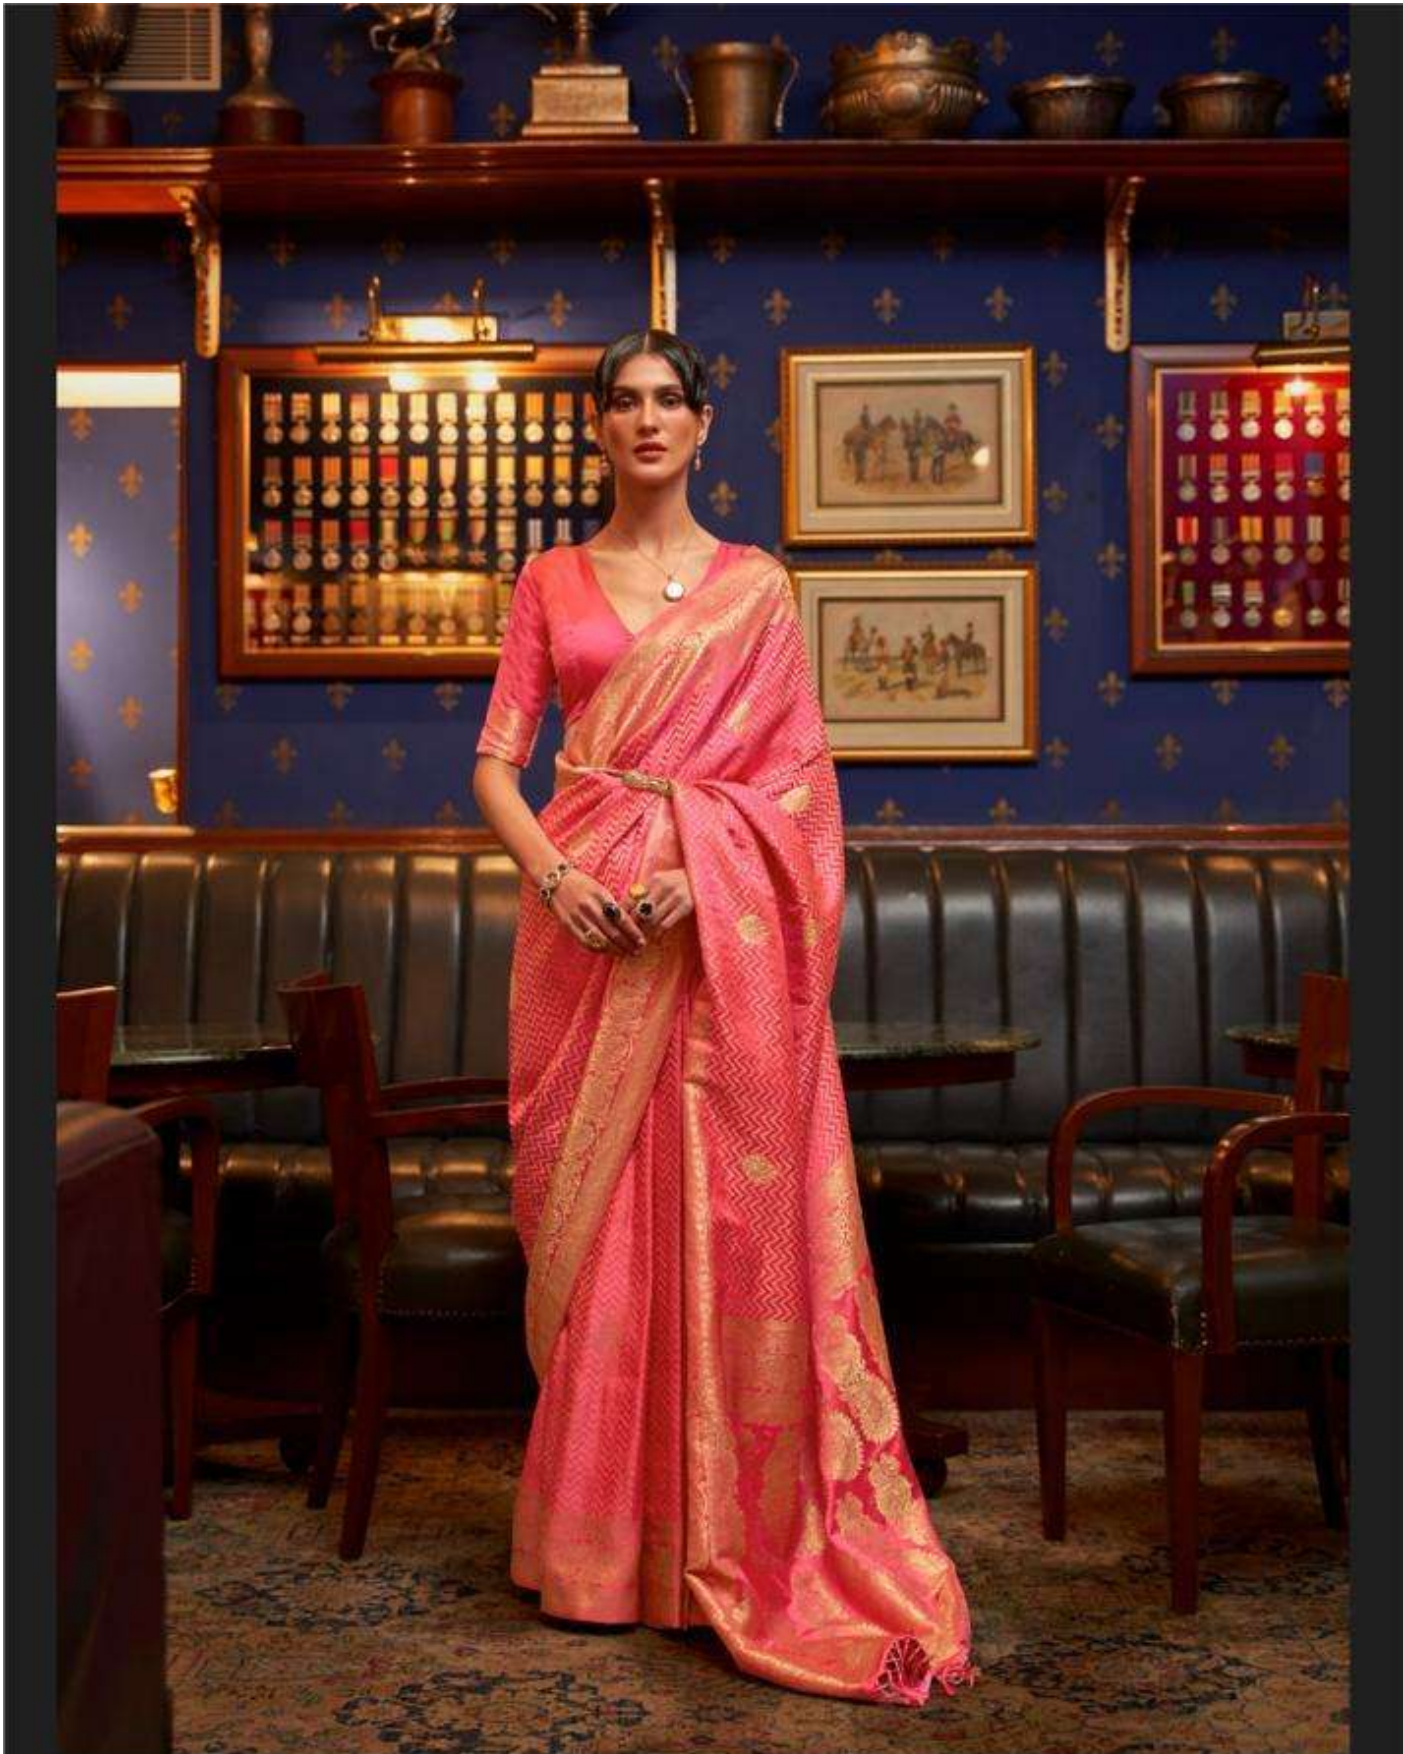

RAIEX

RETAIL PARTNER

KAZEL SILK

PURE SATIN WEAVING SILK

RAJTEX
Collection

fine sarees | lehengas | silk sarees

KAZEL SILK

PURE SATIN WEAVING SILK 231005

RAJTEX[®]
Contemporary
fine silks | Lehengas | Silk sarees

KAZEL SILK
PURE SATIN WEAVING SILK 231004

231001

231002

231003

231004

231005

231006