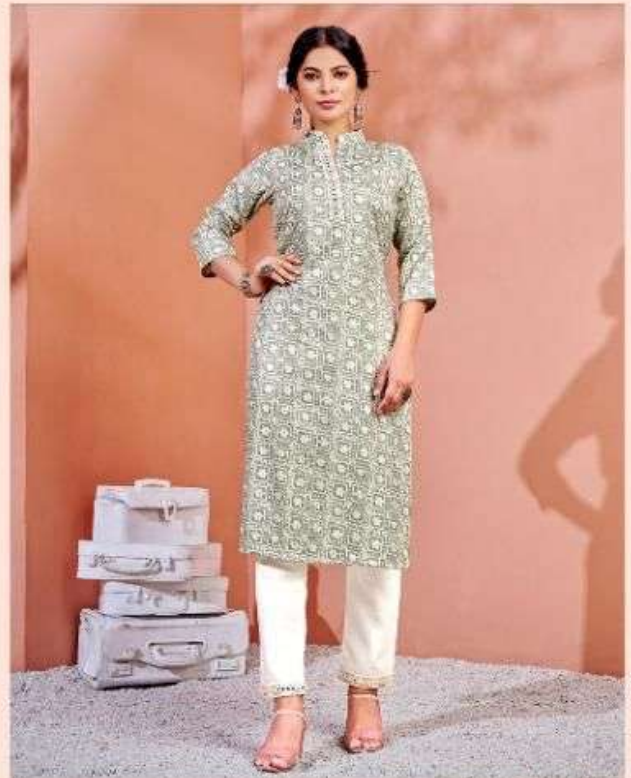

1004

Kurti:- Pure Rayon capsul print with Tai work
Pant:- Sifli work camric cotton pant