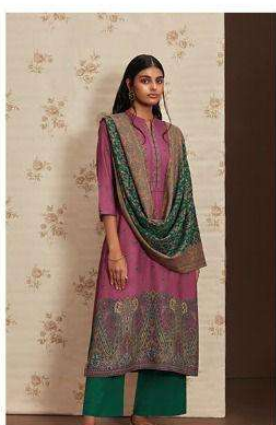

Ganga®

A k s h a r a

C1253

C1254

G1255

Ganga®

C1256

C1257

C1258

C1253

C1254

C1255

C1256

C1257

C1258

Akshara
C1258

PRODUCT NAME	AKSHARA
D.NO.	C1253 TO C1258
DESCRIPTION	<p>TOP PREMIUM PURE PASHMINA DOBBY PRINTED WITH EMBROIDERY AND HAND WORK</p> <p>BOTTOM PREMIUM PURE PASHMINA DOBBY SOLID</p> <p>DUPATTA FINEST WOVEN JACQUARD SHAWL WITH TASSEL</p>
HSN CODE	540834
WHOLESALE PRICE	2145/- EACH+GST(EXTRA)