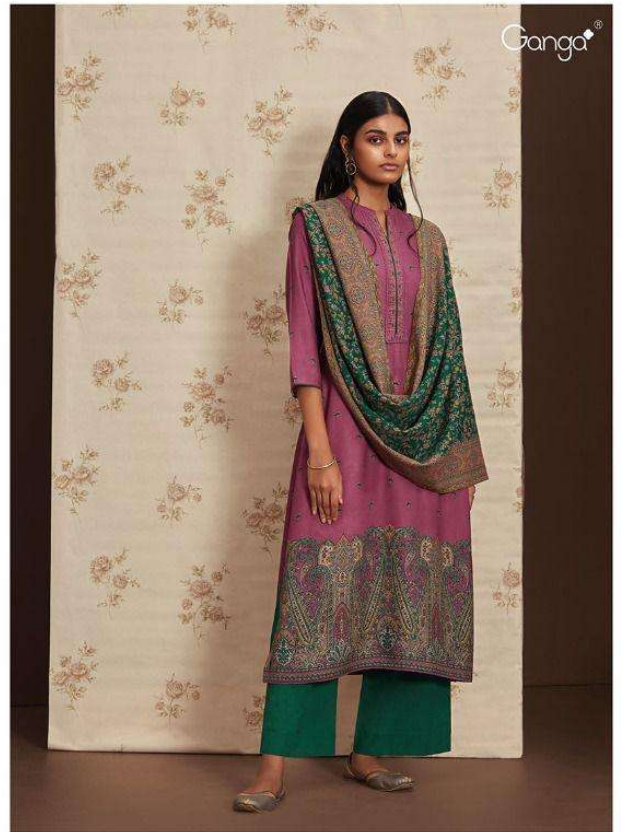

Ganga®

A k s h a r a

C1253

C1254

G1255

Ganga®

C1256

C1257

C1258

C1253

C1254

C1255

C1256

C1257

C1258

Akshara
C1258

PRODUCT NAME	AKSHARA
D.NO.	C1253 TO C1258
DESCRIPTION	<p>TOP PREMIUM PURE PASHMINA DOBBY PRINTED WITH EMBROIDERY AND HAND WORK</p> <p>BOTTOM PREMIUM PURE PASHMINA DOBBY SOLID</p> <p>DUPATTA FINEST WOVEN JACQUARD SHAWL WITH TASSEL</p>
HSN CODE	540834
WHOLESALE PRICE	2145/- EACH+GST(EXTRA)