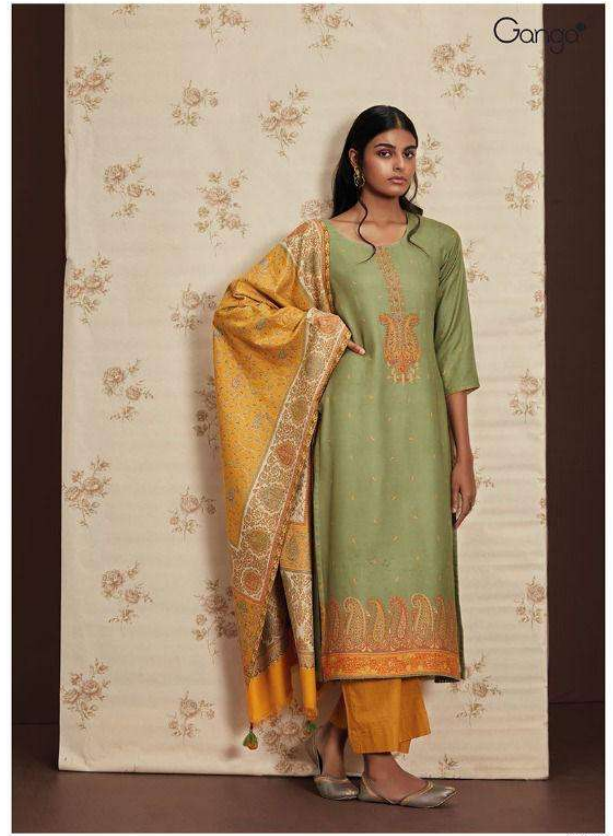

Ganga®

A k s h a r a

C1253

C1254

G1255

Ganga®

C1256

C1257

C1258

C1253

C1254

C1255

C1256

C1257

C1258

Akshara
C1258

PRODUCT NAME	AKSHARA
D.NO.	C1253 TO C1258
DESCRIPTION	<p>TOP PREMIUM PURE PASHMINA DOBBY PRINTED WITH EMBROIDERY AND HAND WORK</p> <p>BOTTOM PREMIUM PURE PASHMINA DOBBY SOLID</p> <p>DUPATTA FINEST WOVEN JACQUARD SHAWL WITH TASSEL</p>
HSN CODE	540834
WHOLESALE PRICE	2145/- EACH+GST(EXTRA)