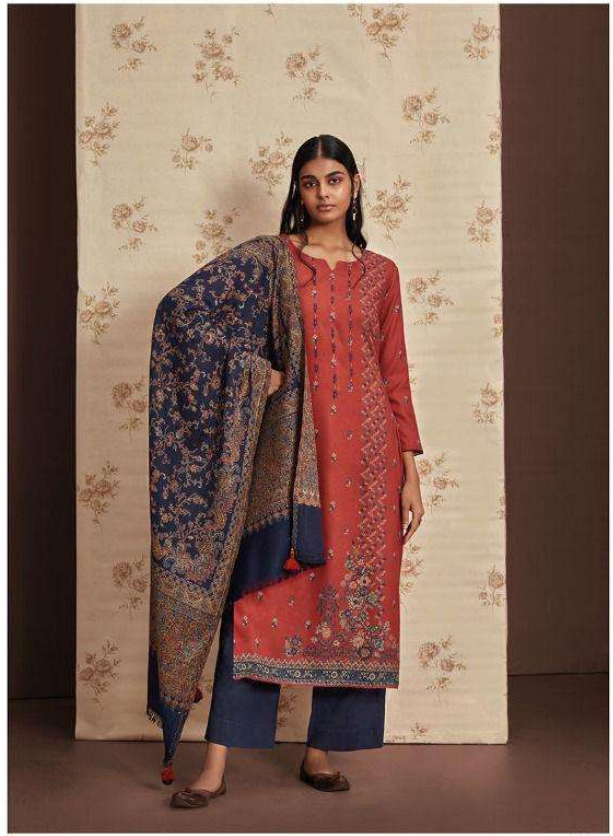

Ganga®

A k s h a r a

C1253

C1254

G1255

Ganga®

C1256

C1257

C1258

C1253

C1254

C1255

C1256

C1257

C1258

Akshara
C1258

PRODUCT NAME	AKSHARA
D.NO.	C1253 TO C1258
DESCRIPTION	<p>TOP PREMIUM PURE PASHMINA DOBBY PRINTED WITH EMBROIDERY AND HAND WORK</p> <p>BOTTOM PREMIUM PURE PASHMINA DOBBY SOLID</p> <p>DUPATTA FINEST WOVEN JACQUARD SHAWL WITH TASSEL</p>
HSN CODE	540834
WHOLESALE PRICE	2145/- EACH+GST(EXTRA)