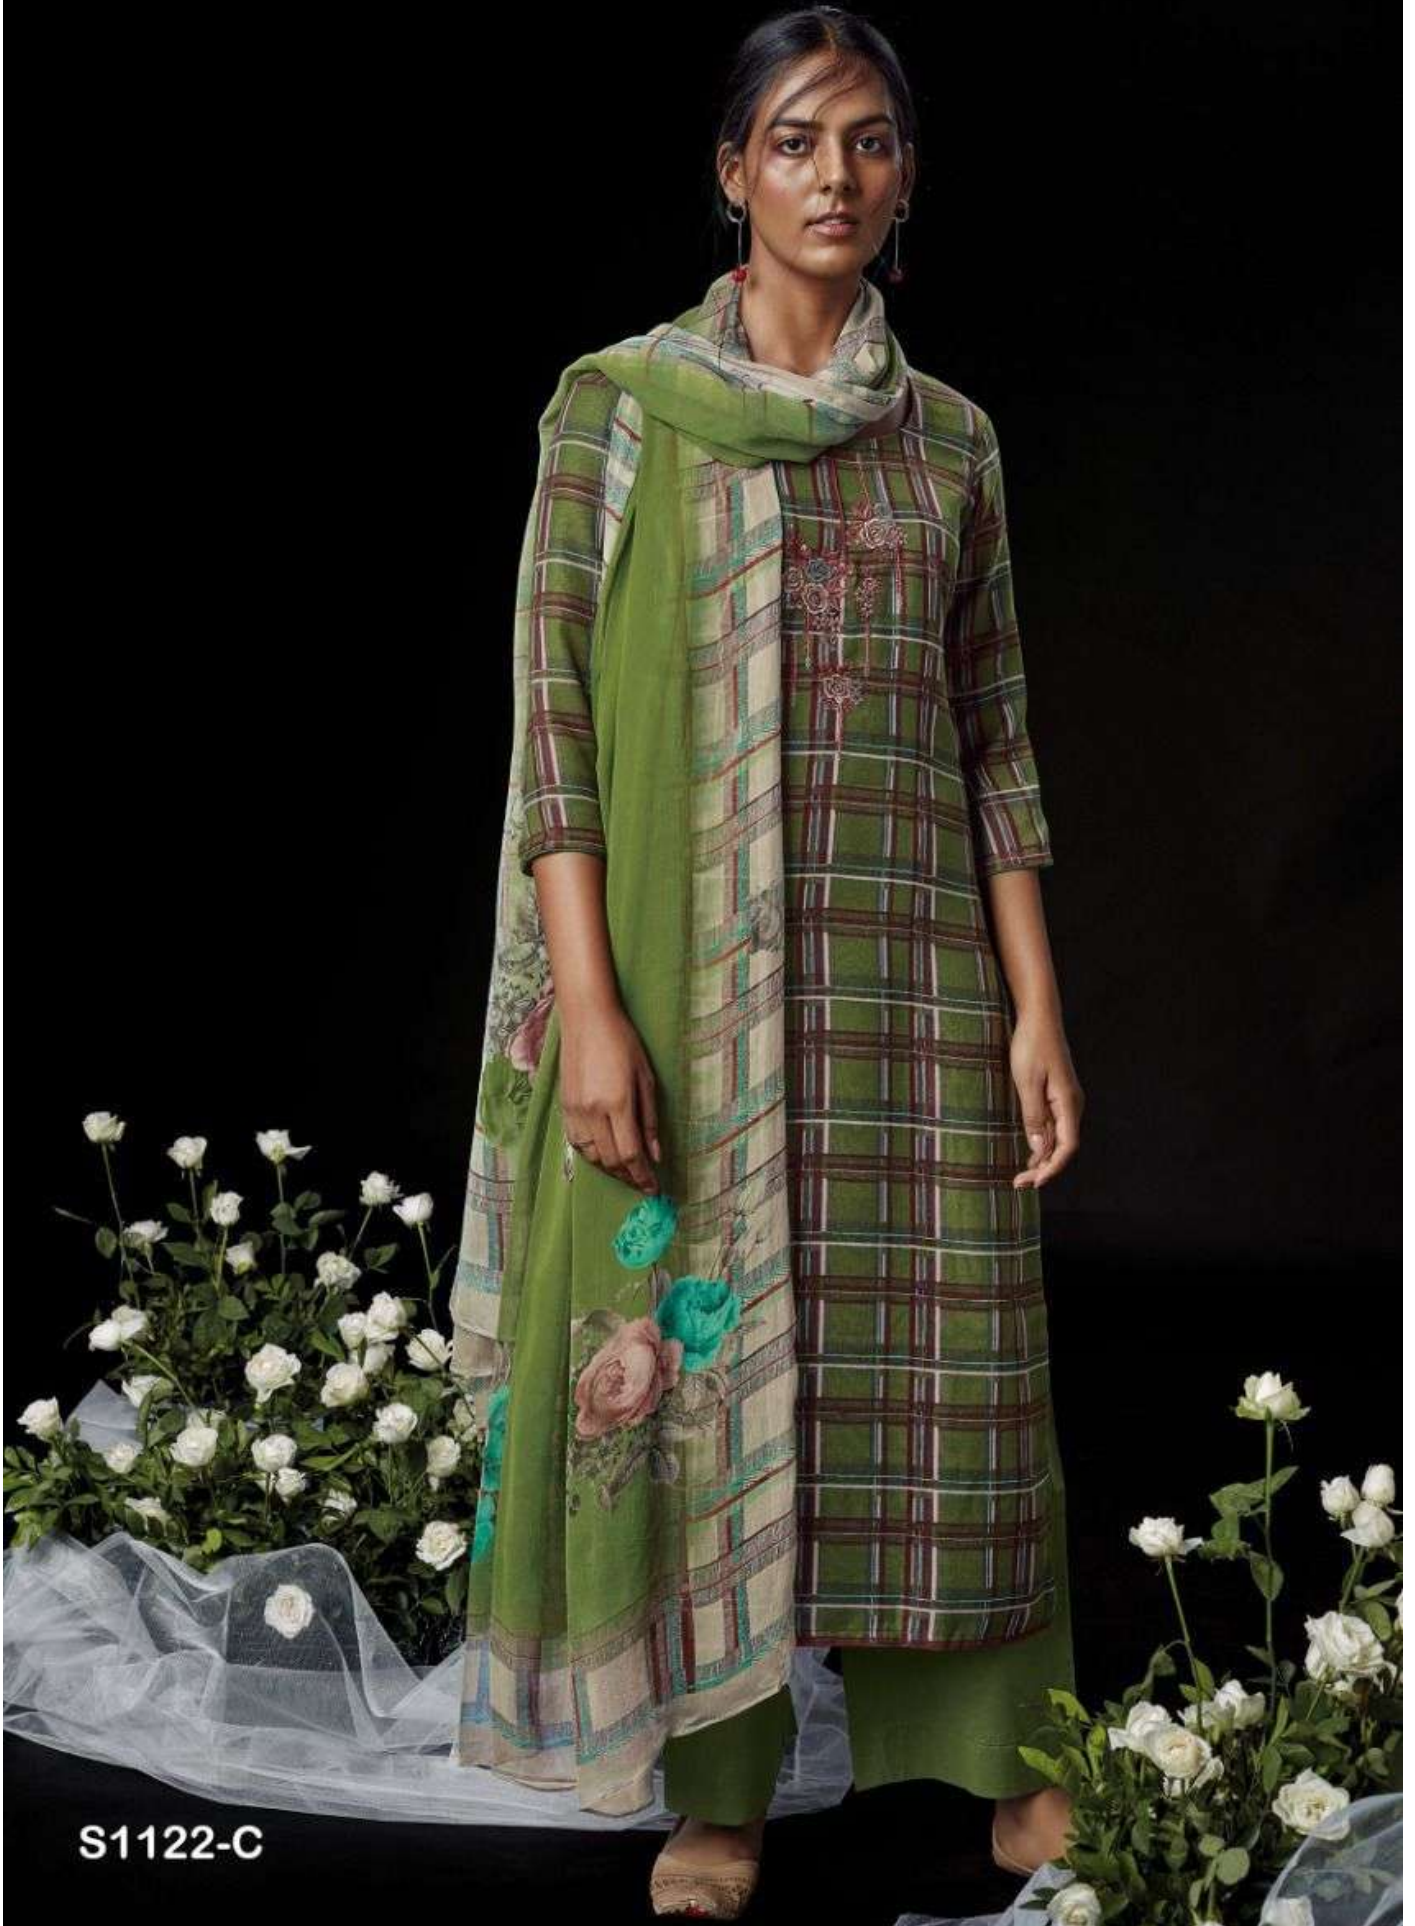

Ganga®

S1122-C