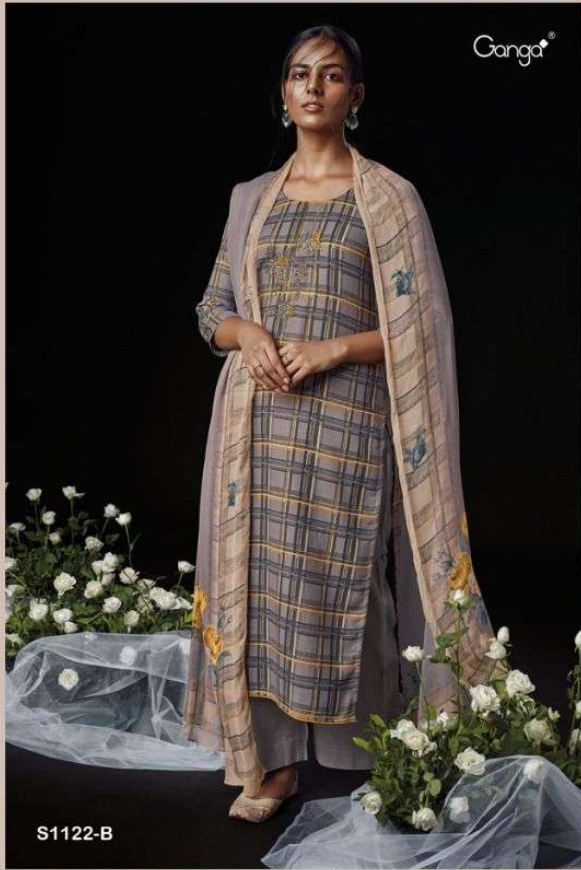

Ganga®

S1122-C

Ganga®

S1122-D

S1122-B

PRODUCT NAME	ANALA
D.NO.	S1122
DESCRIPTION	<p>TOP PREMIUM WOOL PASHMINA DOBBY PRINTED WITH EMBROIDERY</p> <p>BOTTOM PREMIUM WOOL PASHMINA PLAIN SOLID COLOR</p> <p>DUPATTA PURE CHIFFON PRINTED</p>
HSN CODE	540754
WHOLESALE PRICE	1280/- EACH+GST(EXTRA)