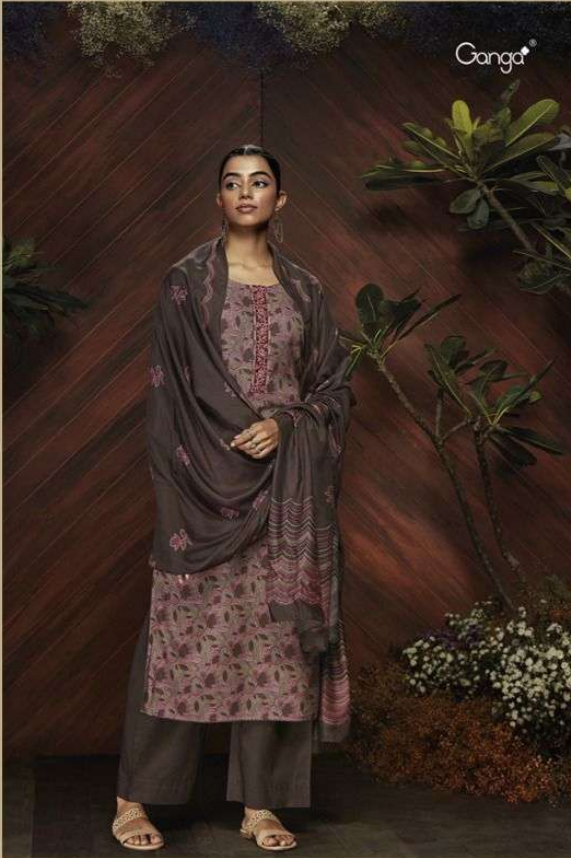

Ganga®

S1182-B

Ganga®

S1182-B

Ganga®

S1182-C

PRODUCT NAME	<b>KEYA</b>
D.NO.	S1182
DESCRIPTION	<p><b>TOP</b> PREMIUM WOOL PASHMINA DOBBY PRINTED WITH EMBROIDERY</p> <p><b>BOTTOM</b> PREMIUM WOOL PASHMINA PLAIN SOLID</p> <p><b>DUPATTA</b> FINEST BEMBERG LAWN PRINTED</p>
HSN CODE	<b>540754</b>
WHOLESALE PRICE	<b>1399/- EACH+GST(EXTRA)</b>