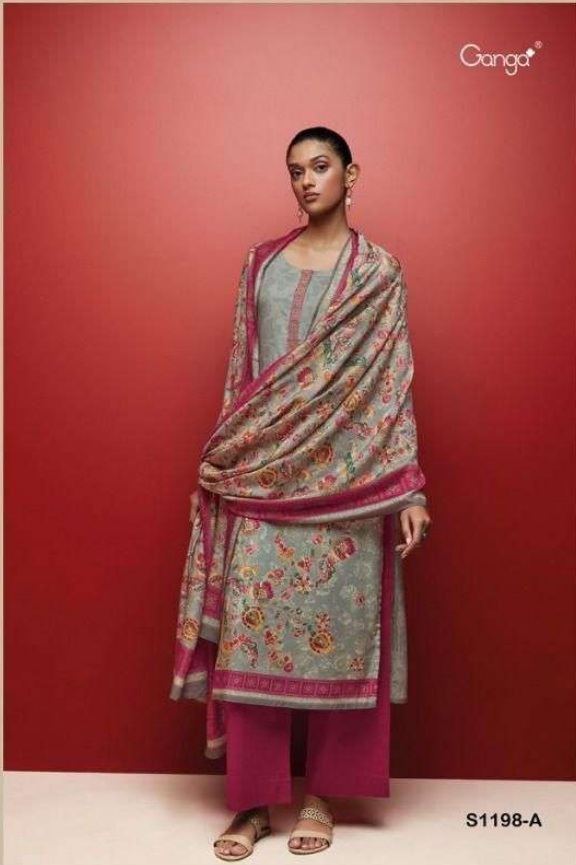

Ganga®

S1198-C

Ganga®

S1198-D

S1198-A

PRODUCT NAME	ARTHA
D.NO.	S1198
DESCRIPTION	<p>TOP PREMIUM PURE PASHMINA DOBBY PRINTED WITH HAND WORK AND EMBROIDERY</p> <p>BOTTOM PREMIUM PURE PASHMINA DOBBY SOLID</p> <p>DUPATTA FINEST BEMBERG LAWN PRINTED</p>
HSN CODE	540834
WHOLESALE PRICE	1795/- EACH+GST(EXTRA)