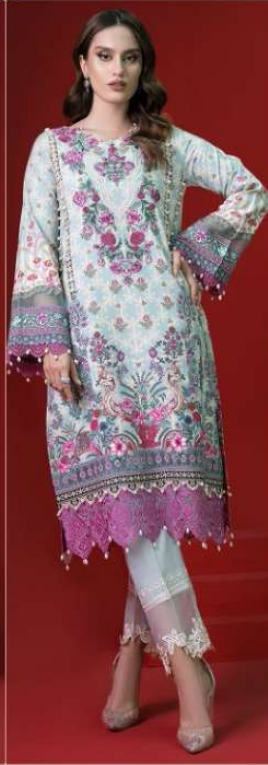

# JADE

Solitaire by Shai Libas

K 20048

K 20036

K 20037

K 20042

K 20048

  
JADE

Solitaire by

**FABRIC CARE INSTRUCTIONS:**  
- Hand Wash Preferred,  
- Do NOT Bleach, Mild Detergent  
- Soak all items separately in water

**THIS PACKET CONTAINS:**

**K 20037**

- 3 MTR DIGITAL PRINTED AIRJET LINEN SHIRT
- 2.5 MTR DYED LINEN TROUSER
- 1 PC ORGANZA EMBED NECKLINE
- 1 YARD ORGANZA EMBED LACE