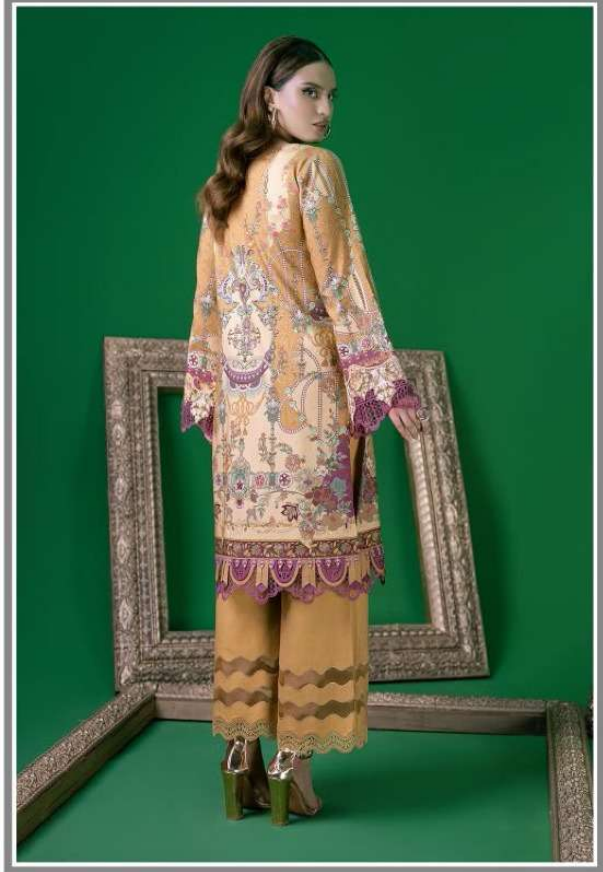

JADE

Solitaire by

FABRIC CARE INSTRUCTIONS:

- Hand Wash Preferred,
- Do NOT Bleach, Mild Detergent
- Soak all items separately in water

THIS PACKET CONTAINS:

- 3 MTR DIGITAL PRINTED AIRJET LINEN SHIRT
- 2.5 MTR DYED LINEN TROUSER
- 1 PC ORGANZA EMBED NECKLINE
- 1 YARD ORGANZA EMBED LACE

K 20042