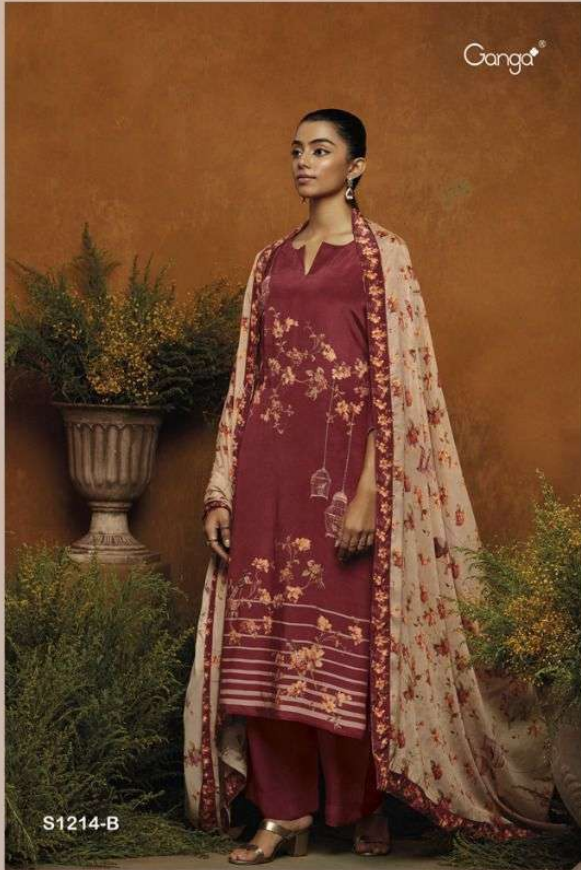

Ganga®

S1214-A

Ganga®

S1214-B

S1214-B

PRODUCT NAME	<b><i>BINAH</i></b>
D.NO.	S1214
DESCRIPTION	<p><b>TOP</b> PREMIUM VISCOSE CRAPE PRINTED WITH HAND WORK AND SWAROVSKI WORK</p> <p><b>BOTTOM</b> PREMIUM VISCOSE CRAPE SOLID COLOR</p> <p><b>DUPATTA</b> FINEST CHINNON CHIFFON PRINTED WITH PRINTED CRAPE BORDER</p>
HSN CODE	<b>540834</b>
WHOLESALE PRICE	<b>2345/- EACH+GST(EXTRA)</b>