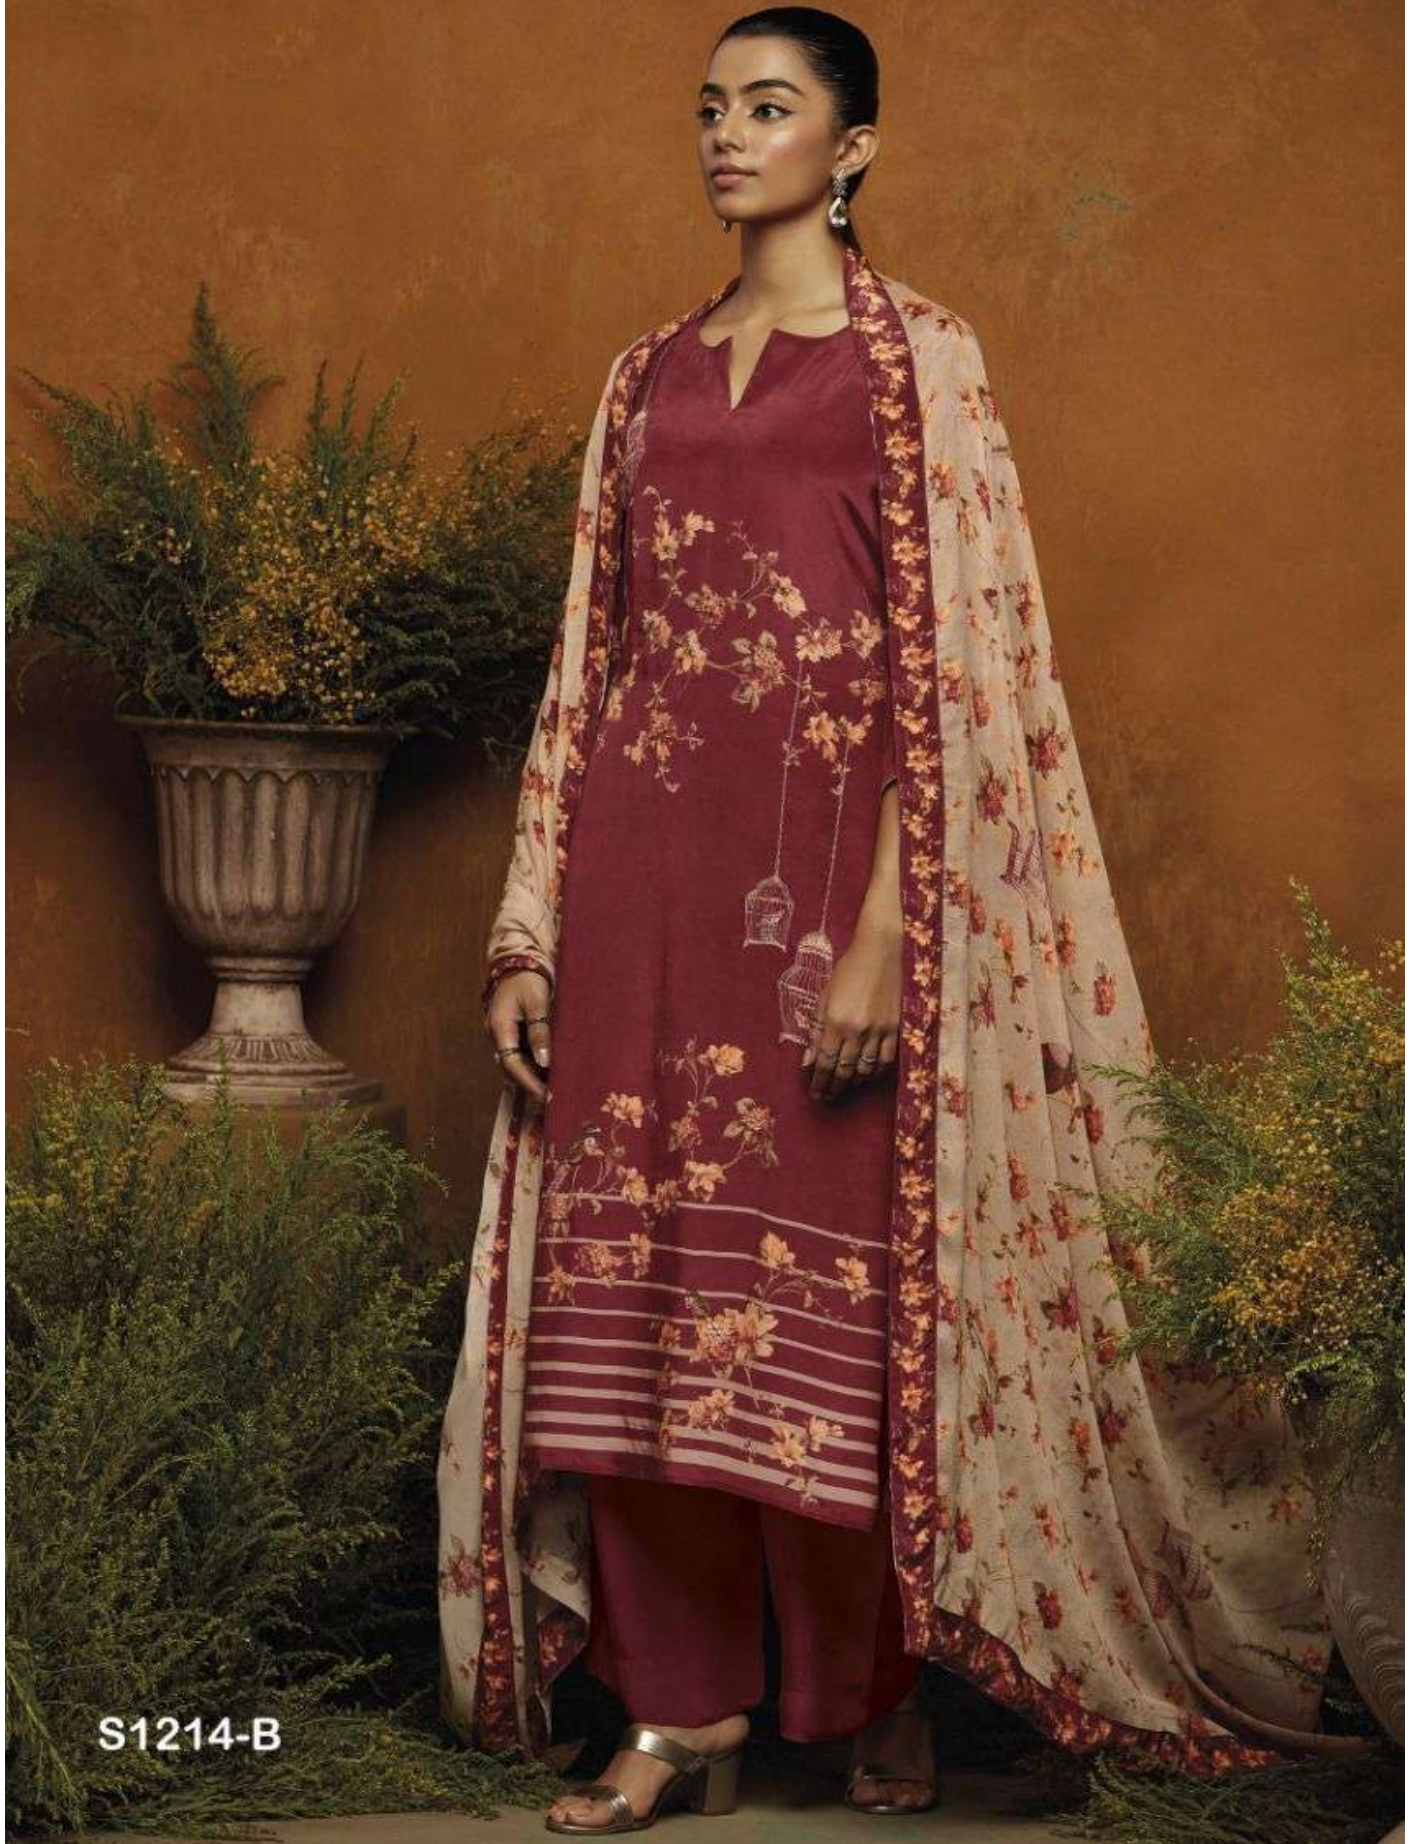

Ganga®

S1214-A

Ganga®

S1214-B

S1214-B

PRODUCT NAME	<b><i>BINAH</i></b>
D.NO.	S1214
DESCRIPTION	<p><b>TOP</b> PREMIUM VISCOSE CRAPE PRINTED WITH HAND WORK AND SWAROVSKI WORK</p> <p><b>BOTTOM</b> PREMIUM VISCOSE CRAPE SOLID COLOR</p> <p><b>DUPATTA</b> FINEST CHINNON CHIFFON PRINTED WITH PRINTED CRAPE BORDER</p>
HSN CODE	<b>540834</b>
WHOLESALE PRICE	<b>2345/- EACH+GST(EXTRA)</b>