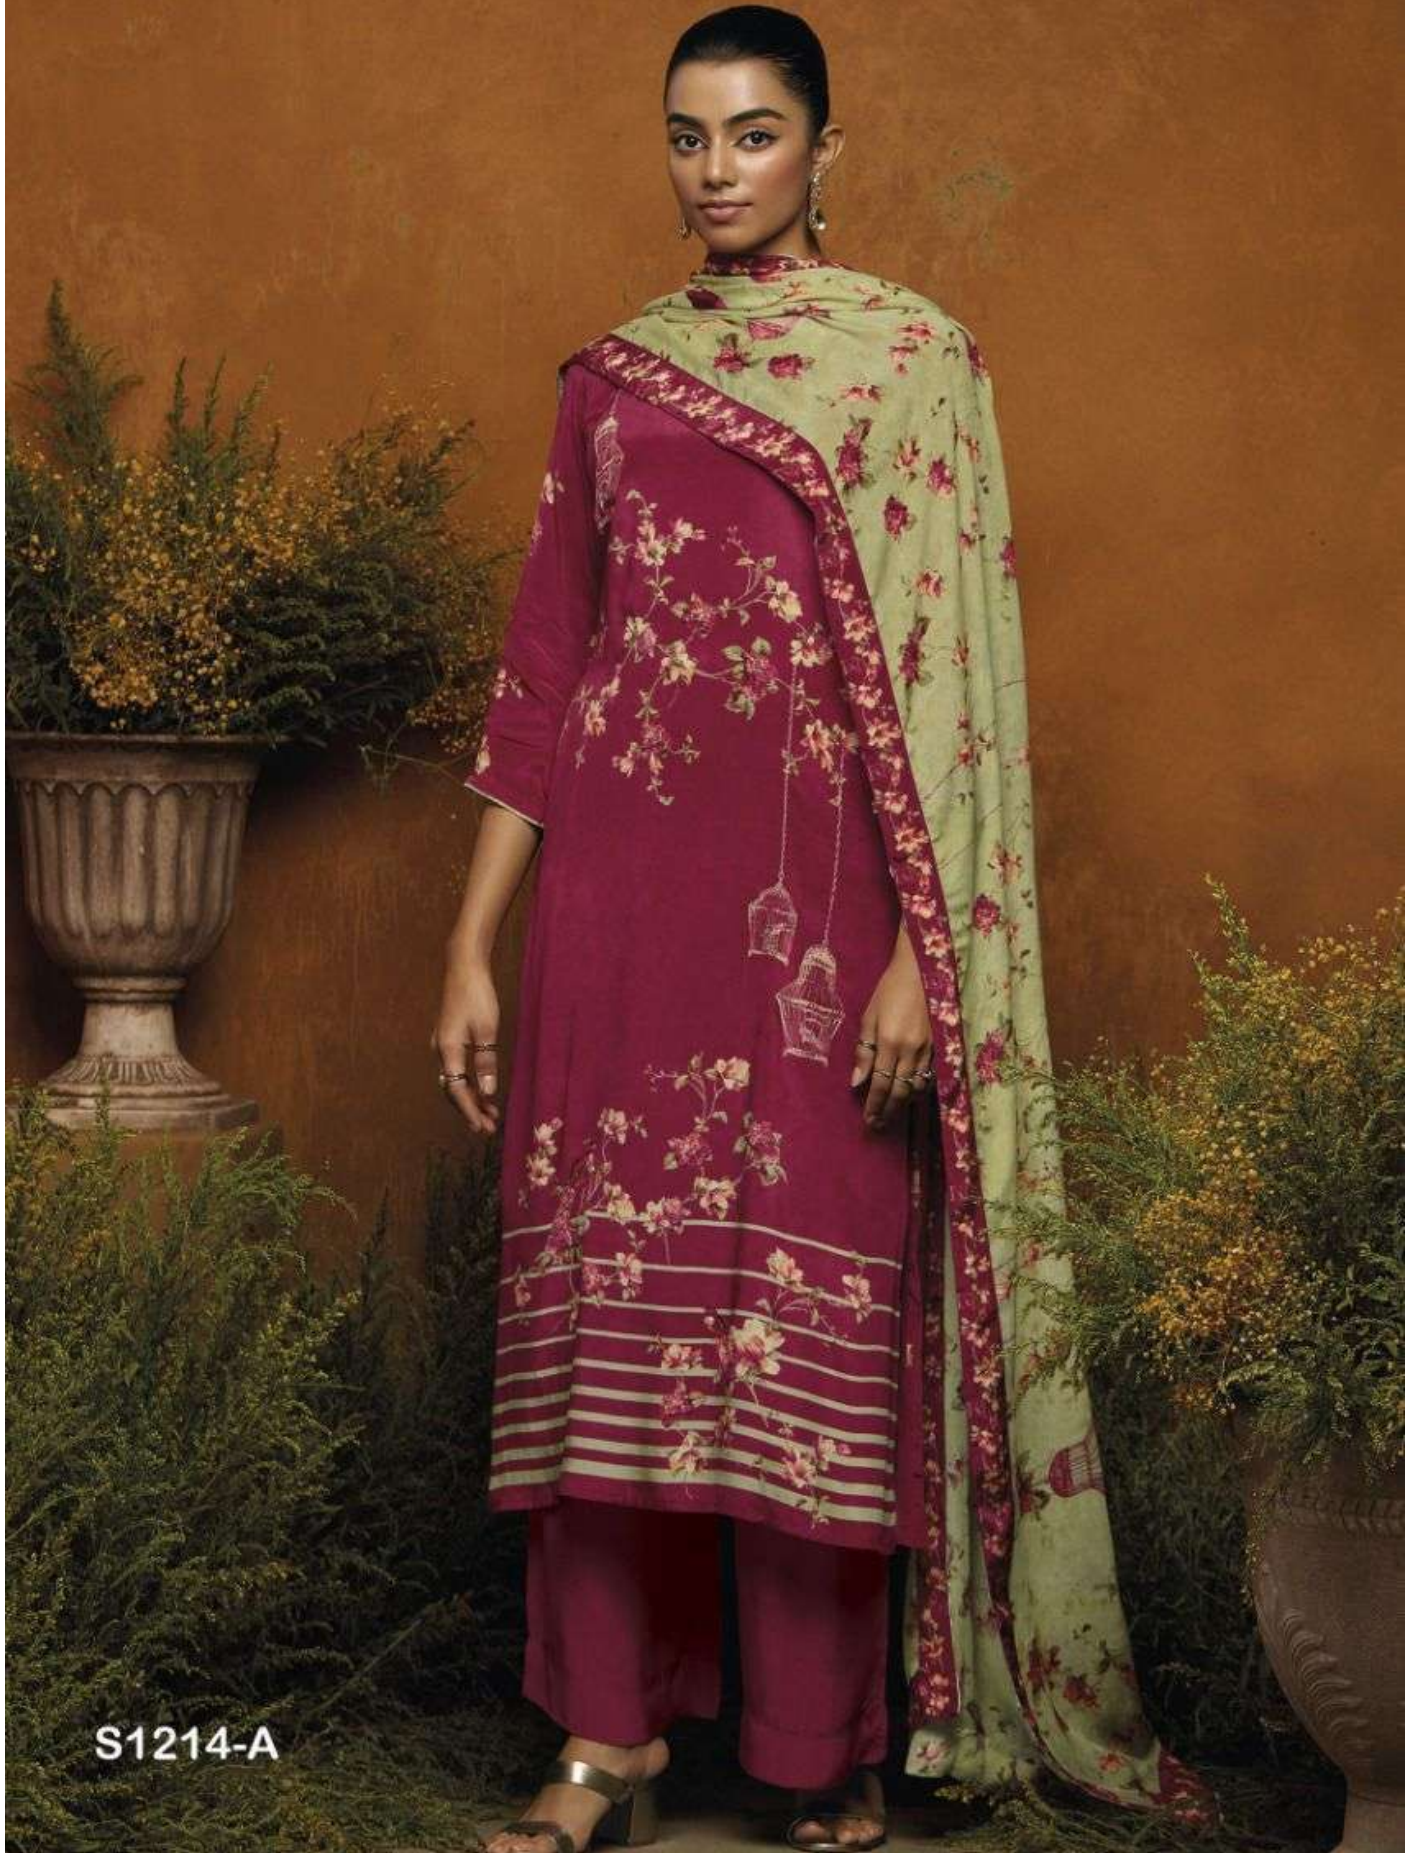

Ganga® **D.NO.S1214**
BINAH

Ganga®

S1214-A