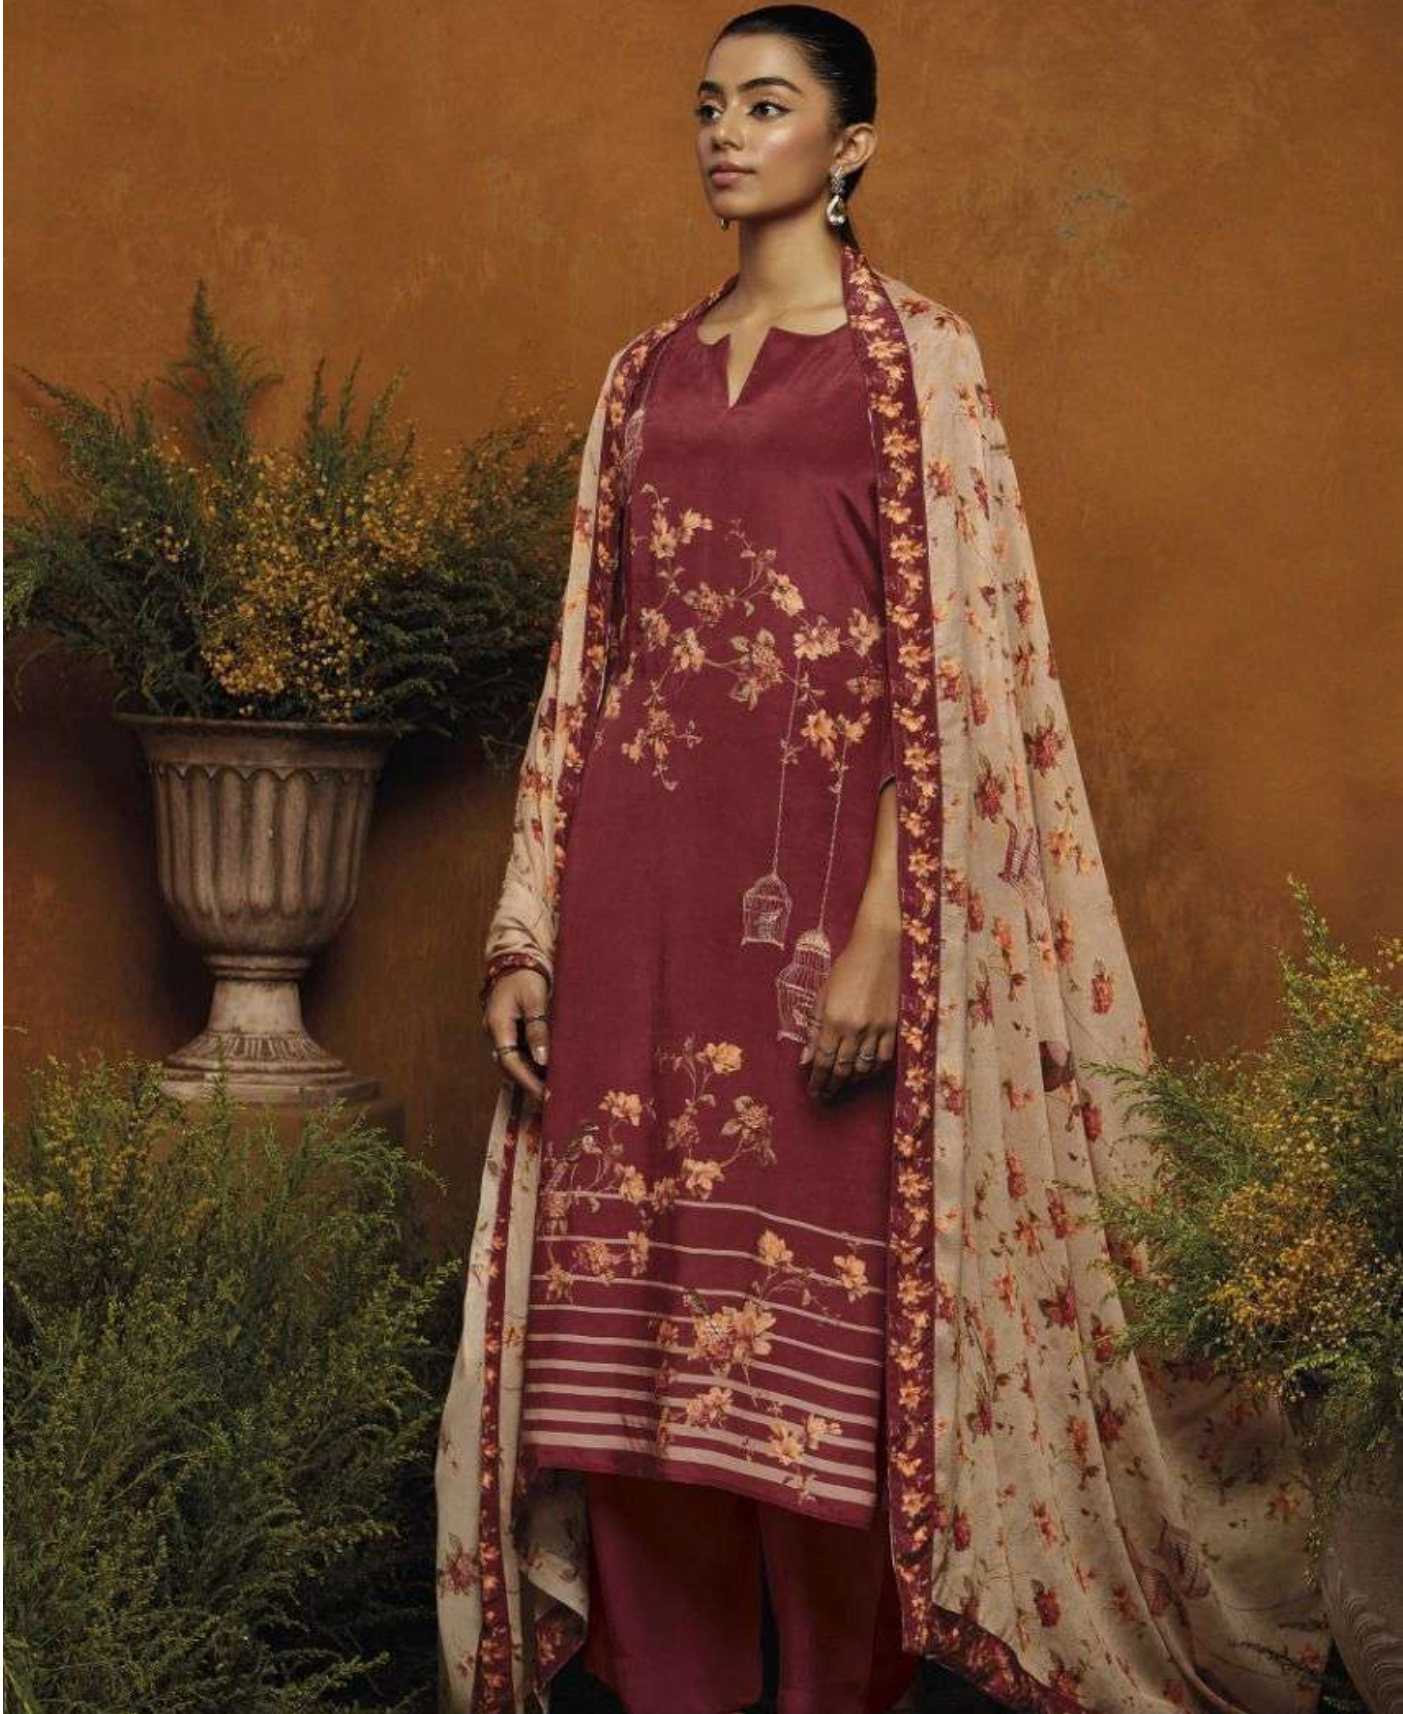

Ganga®

S1214-A

Ganga®

S1214-B

S1214-B

PRODUCT NAME	<i>BINAH</i>
D.NO.	S1214
DESCRIPTION	<p>TOP PREMIUM VISCOSE CRAPE PRINTED WITH HAND WORK AND SWAROVSKI WORK</p> <p>BOTTOM PREMIUM VISCOSE CRAPE SOLID COLOR</p> <p>DUPATTA FINEST CHINNON CHIFFON PRINTED WITH PRINTED CRAPE BORDER</p>
HSN CODE	540834
WHOLESALE PRICE	2345/- EACH+GST(EXTRA)