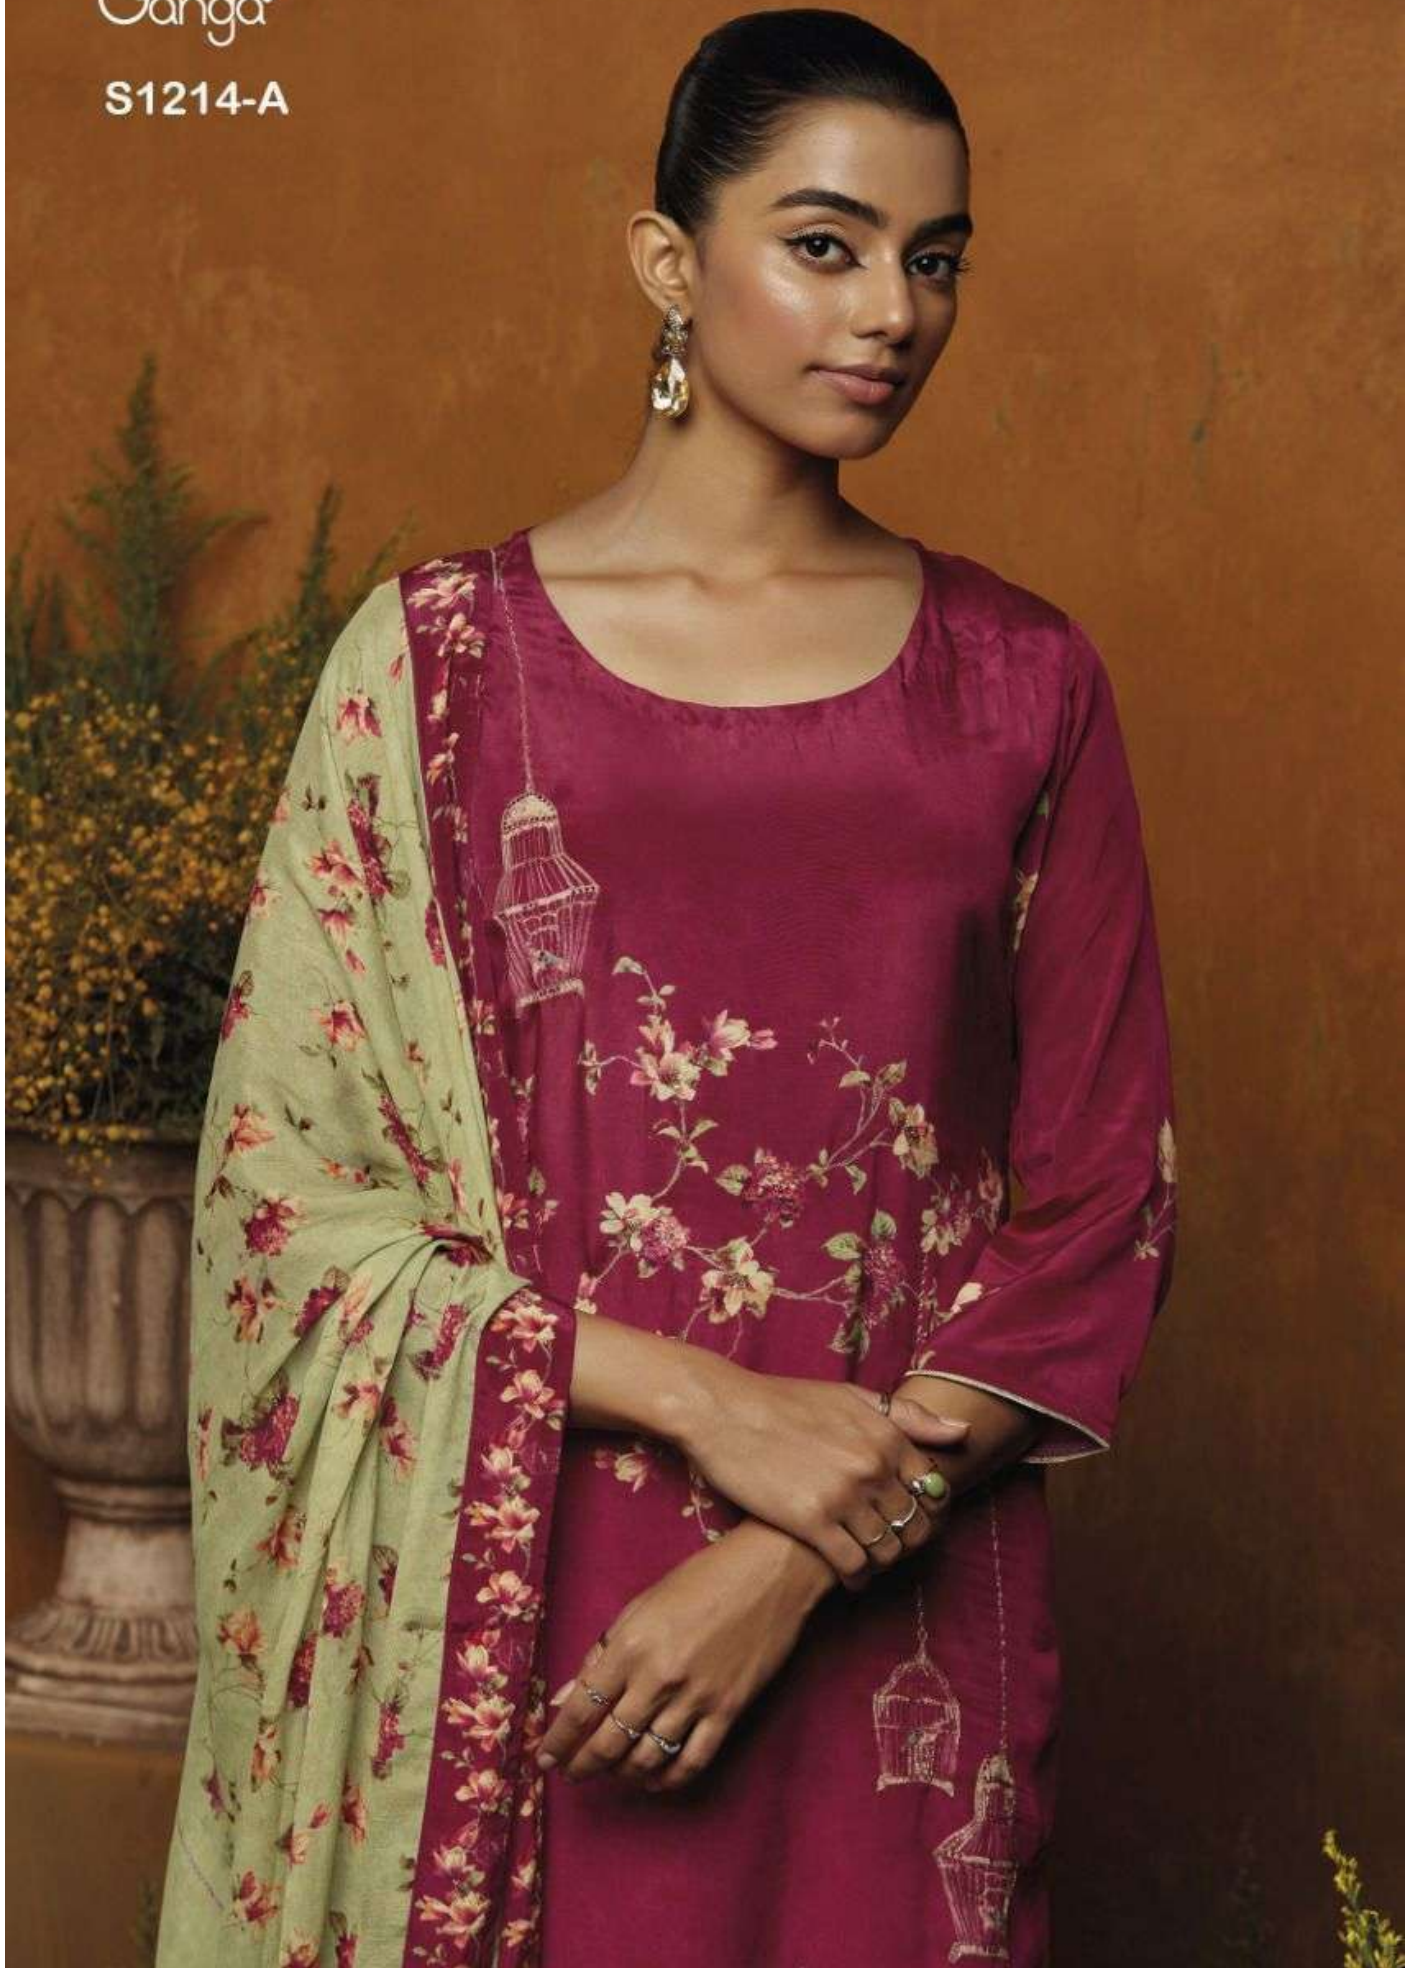

Ganga®

S1214-A

Ganga®

S1214-B

S1214-B

PRODUCT NAME	<i>BINAH</i>
D.NO.	S1214
DESCRIPTION	<p>TOP PREMIUM VISCOSE CRAPE PRINTED WITH HAND WORK AND SWAROVSKI WORK</p> <p>BOTTOM PREMIUM VISCOSE CRAPE SOLID COLOR</p> <p>DUPATTA FINEST CHINNON CHIFFON PRINTED WITH PRINTED CRAPE BORDER</p>
HSN CODE	540834
WHOLESALE PRICE	2345/- EACH+GST(EXTRA)