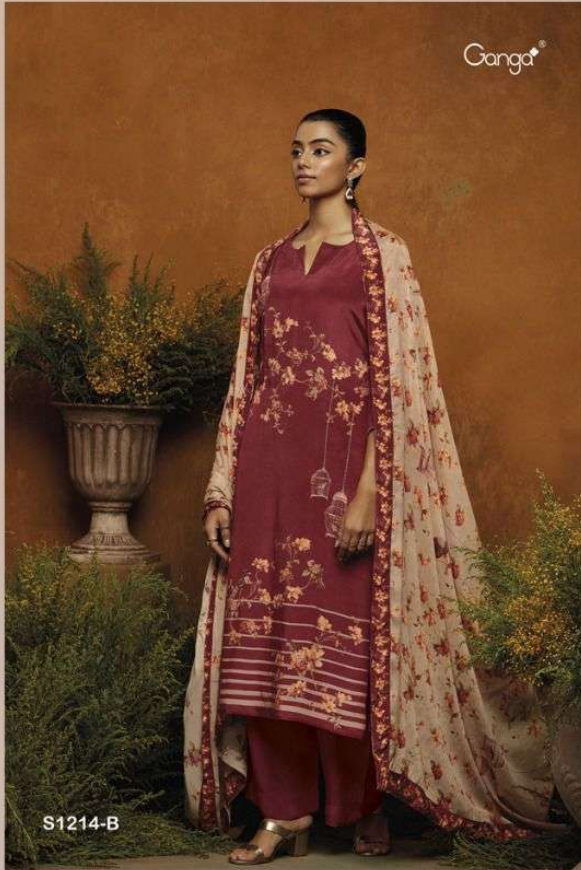

Ganga®

S1214-A

Ganga®

S1214-B

S1214-B

PRODUCT NAME	<i>BINAH</i>
D.NO.	S1214
DESCRIPTION	<p>TOP PREMIUM VISCOSE CRAPE PRINTED WITH HAND WORK AND SWAROVSKI WORK</p> <p>BOTTOM PREMIUM VISCOSE CRAPE SOLID COLOR</p> <p>DUPATTA FINEST CHINNON CHIFFON PRINTED WITH PRINTED CRAPE BORDER</p>
HSN CODE	540834
WHOLESALE PRICE	2345/- EACH+GST(EXTRA)