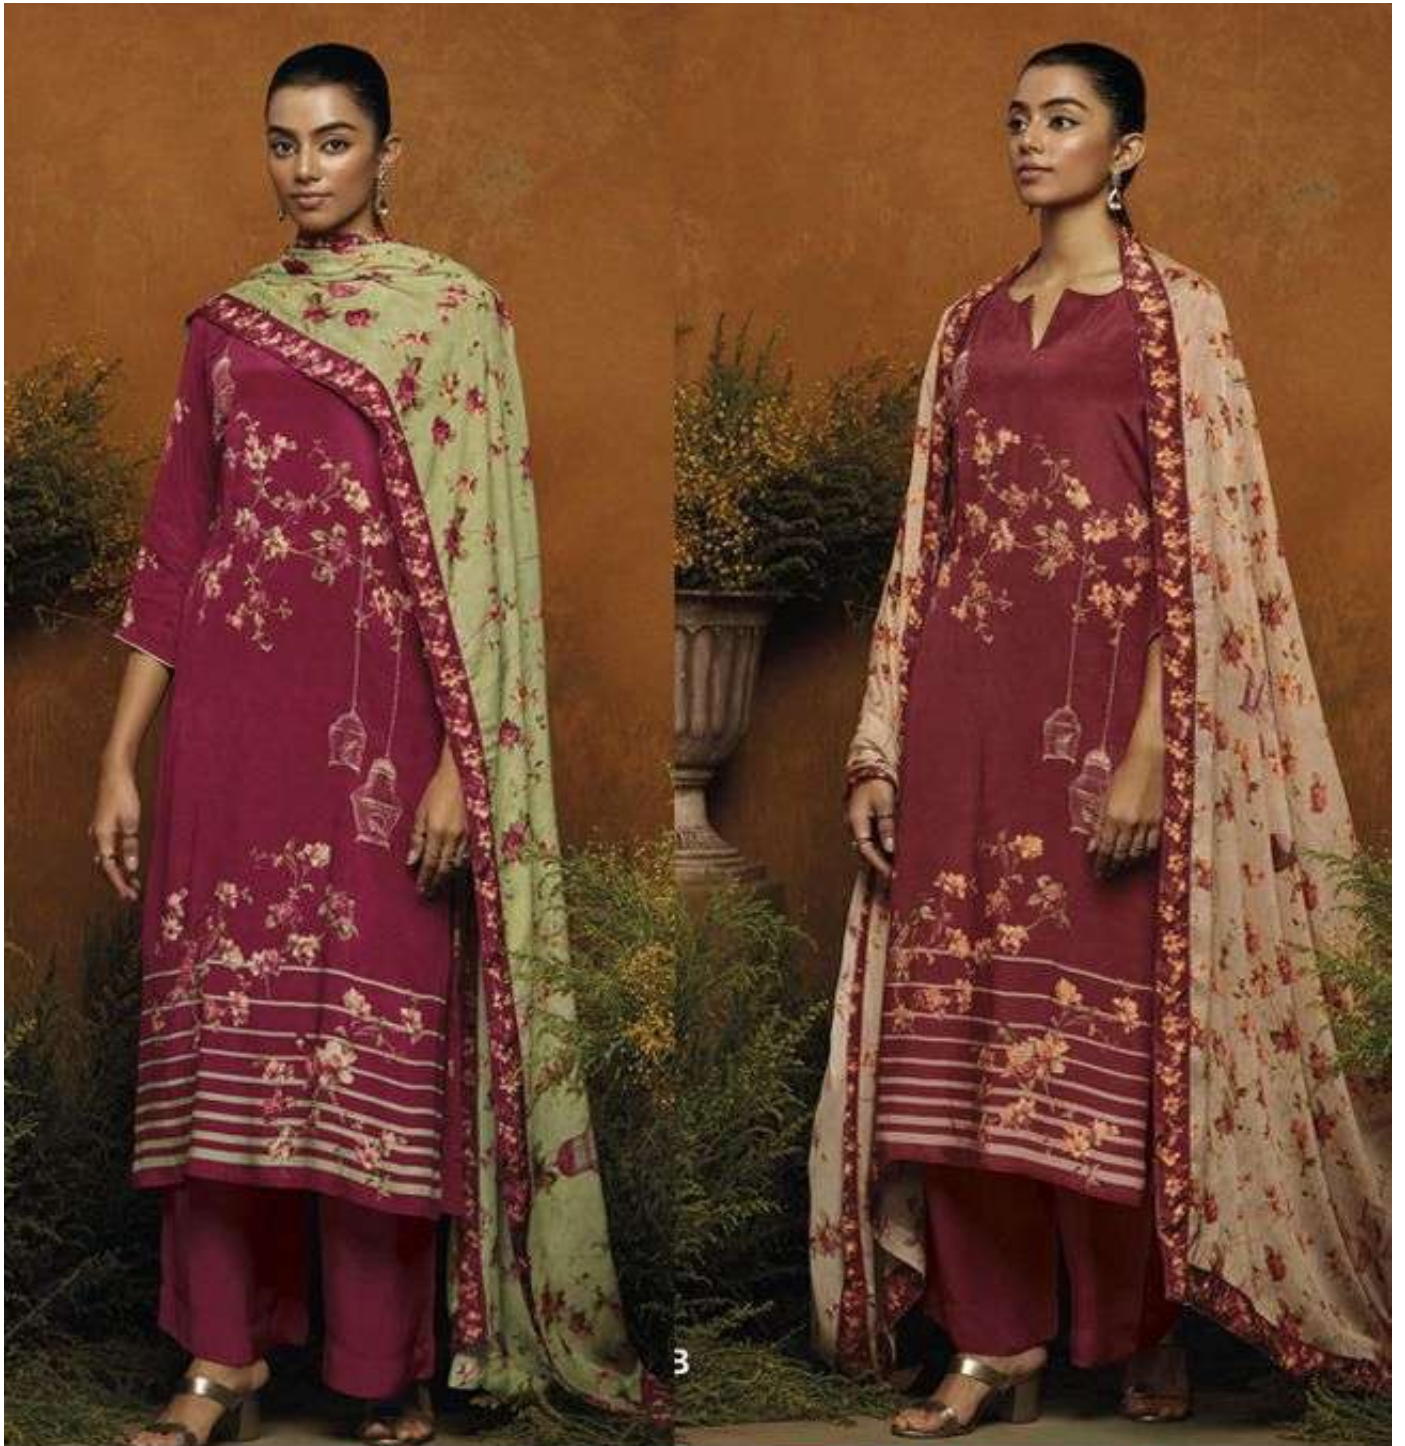

Ganga®

S1214-A

Ganga®

S1214-B

S1214-B

PRODUCT NAME	<b><i>BINAH</i></b>
D.NO.	S1214
DESCRIPTION	<p><b>TOP</b> PREMIUM VISCOSE CRAPE PRINTED WITH HAND WORK AND SWAROVSKI WORK</p> <p><b>BOTTOM</b> PREMIUM VISCOSE CRAPE SOLID COLOR</p> <p><b>DUPATTA</b> FINEST CHINNON CHIFFON PRINTED WITH PRINTED CRAPE BORDER</p>
HSN CODE	<b>540834</b>
WHOLESALE PRICE	<b>2345/- EACH+GST(EXTRA)</b>