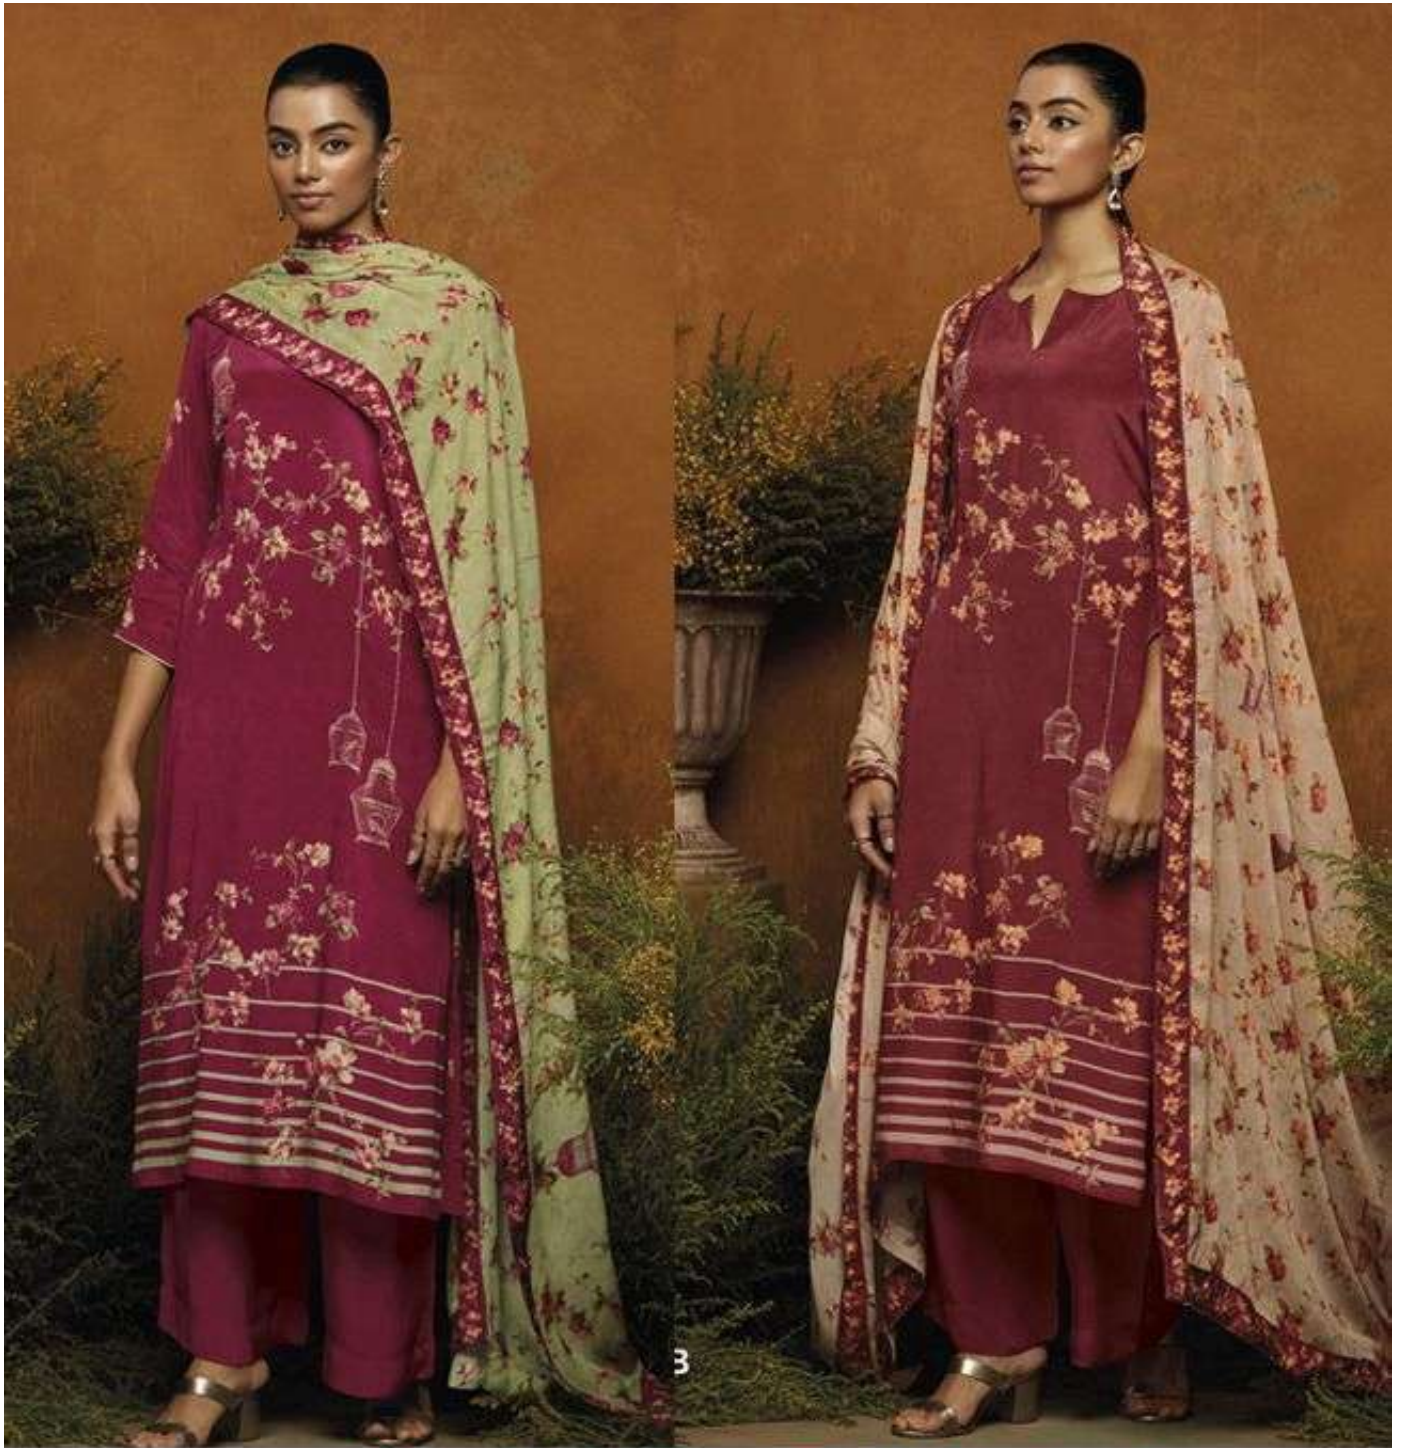

Ganga®

S1214-A

Ganga®

S1214-B

S1214-B

PRODUCT NAME	<i>BINAH</i>
D.NO.	S1214
DESCRIPTION	<p>TOP PREMIUM VISCOSE CRAPE PRINTED WITH HAND WORK AND SWAROVSKI WORK</p> <p>BOTTOM PREMIUM VISCOSE CRAPE SOLID COLOR</p> <p>DUPATTA FINEST CHINNON CHIFFON PRINTED WITH PRINTED CRAPE BORDER</p>
HSN CODE	540834
WHOLESALE PRICE	2345/- EACH+GST(EXTRA)