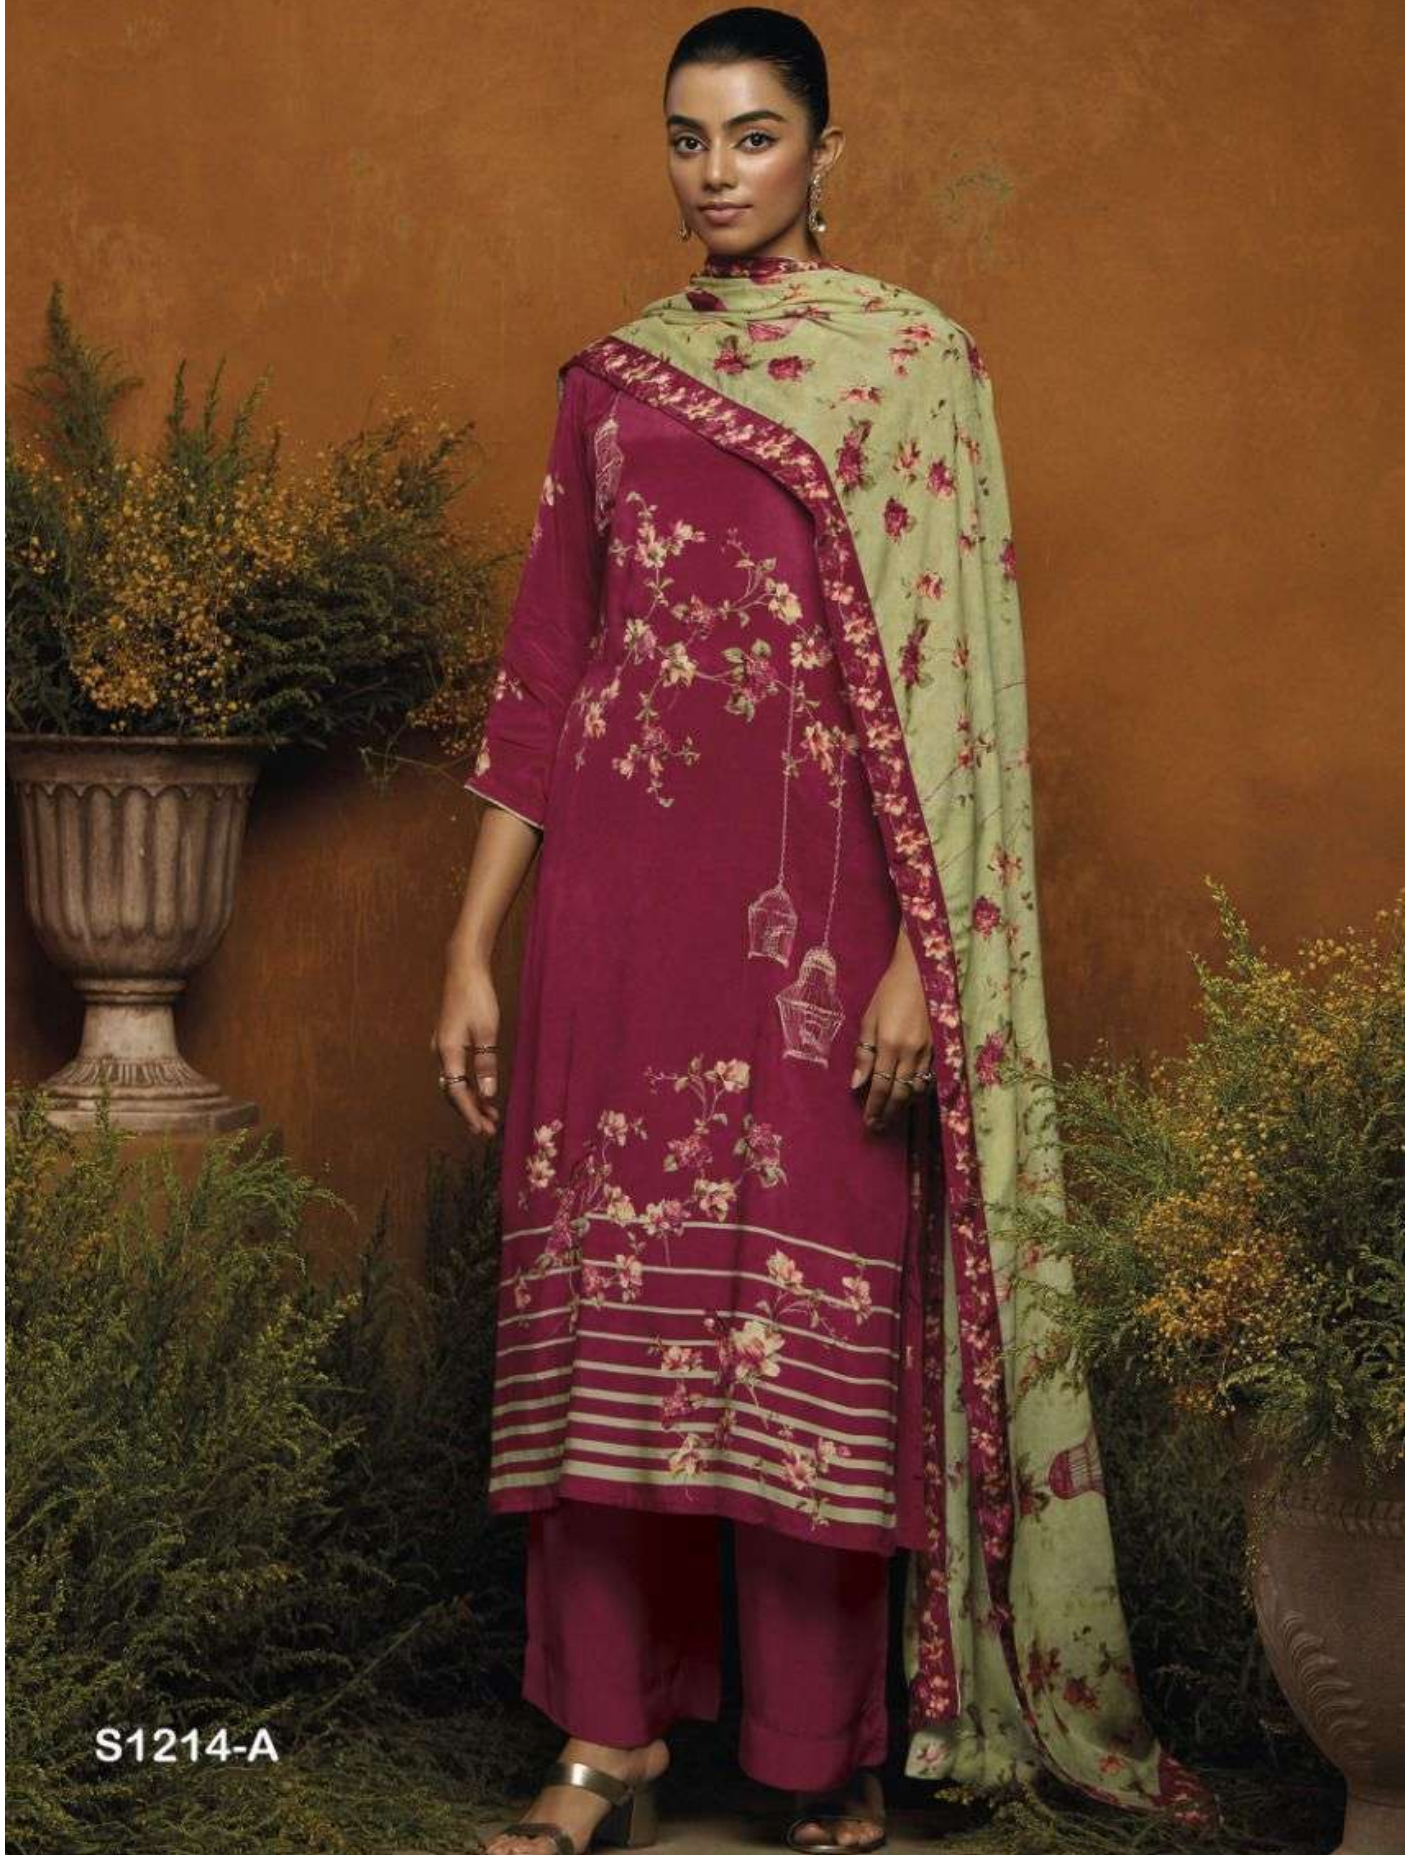

Ganga® **D.NO.S1214**
BINAH

Ganga®

S1214-A