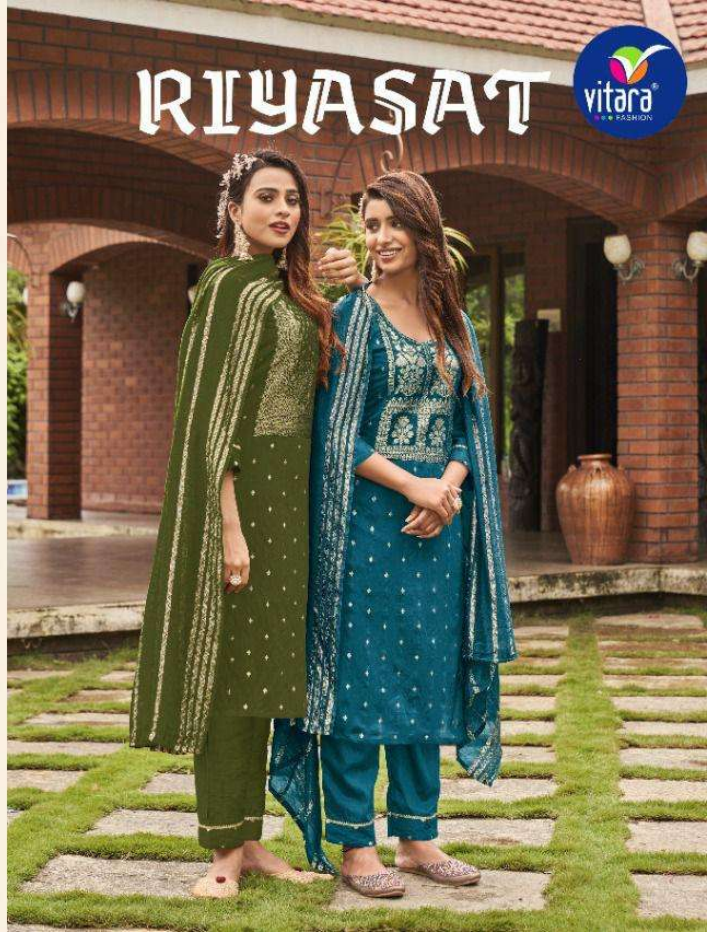

RIYASAT

THE TRENDY DIVA

1002

Verve beauty

A PRODUCT OF SHREE KARNI IMPEX

FOLLOW US ON

Complimentary Copy. Not for Sale.

RIYASAT