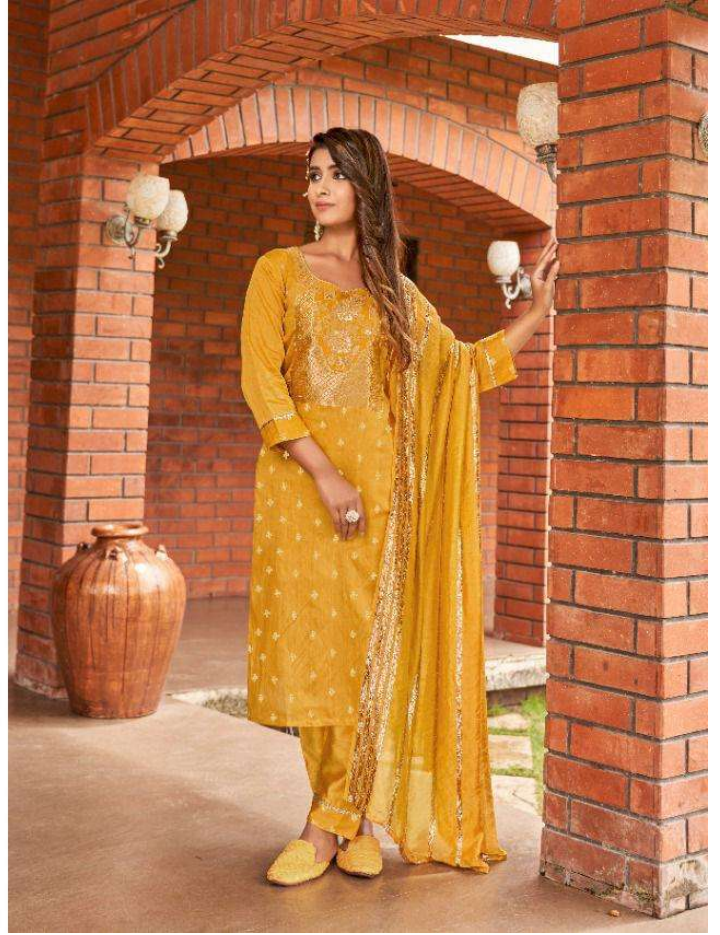

RIYASAT

THE TRENDY DIVA

1002

Verve beauty

A PRODUCT OF SHREE KARNI IMPEX

FOLLOW US ON

Complimentary Copy. Not for Sale.

RIYASAT

ELEGANCE OF SHADES

Stylish

1001

Essence

1004

DELIGHTFUL SHADES

WEAVING THE ART OF FASHION

1001