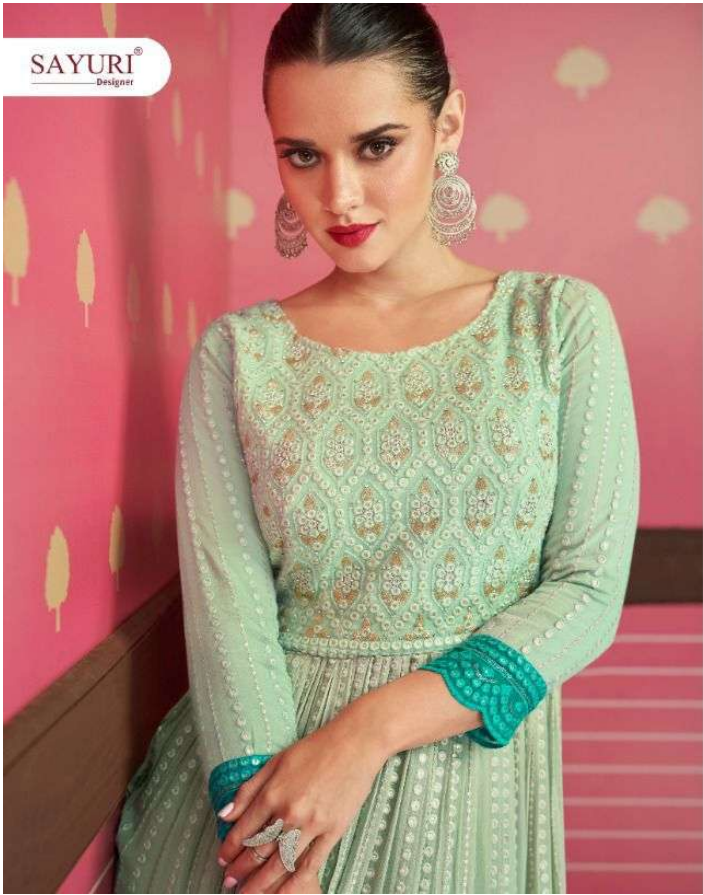

SAYURI[®]
Designer

NAYRA

SAYURI®
Designer
NAYRA

SAYURI®
Designer

5210

SAYURI[®]
— Designer

5209

5207

5208

5209

5210

SAYURI[®]
Designer

NAYRA

~ TOP ~
REAL GEORGETTE
(FREE SIZE STITCHED)

~ PLAZZO ~
REAL GEORGETTE
(FREE SIZE STITCHED)

~ DUPTTA ~
NAZMEEN
REAL GEORGETTE