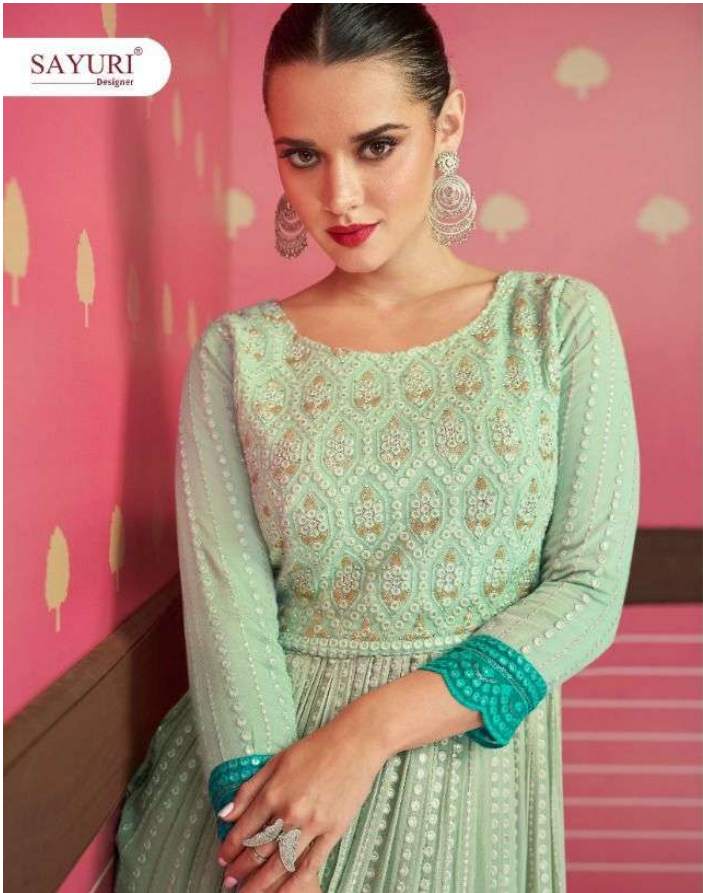

SAYURI[®]
Designer

NAYRA

SAYURI®
Designer
NAYRA

SAYURI®
Designer

5210

SAYURI®
— Designer

5209

5207

5208

5209

5210

SAYURI[®]
Designer

NAYRA

~ TOP ~
REAL GEORGETTE
(FREE SIZE STITCHED)

~ PLAZZO ~
REAL GEORGETTE
(FREE SIZE STITCHED)

~ DUPTTA ~
NAZMEEN
REAL GEORGETTE