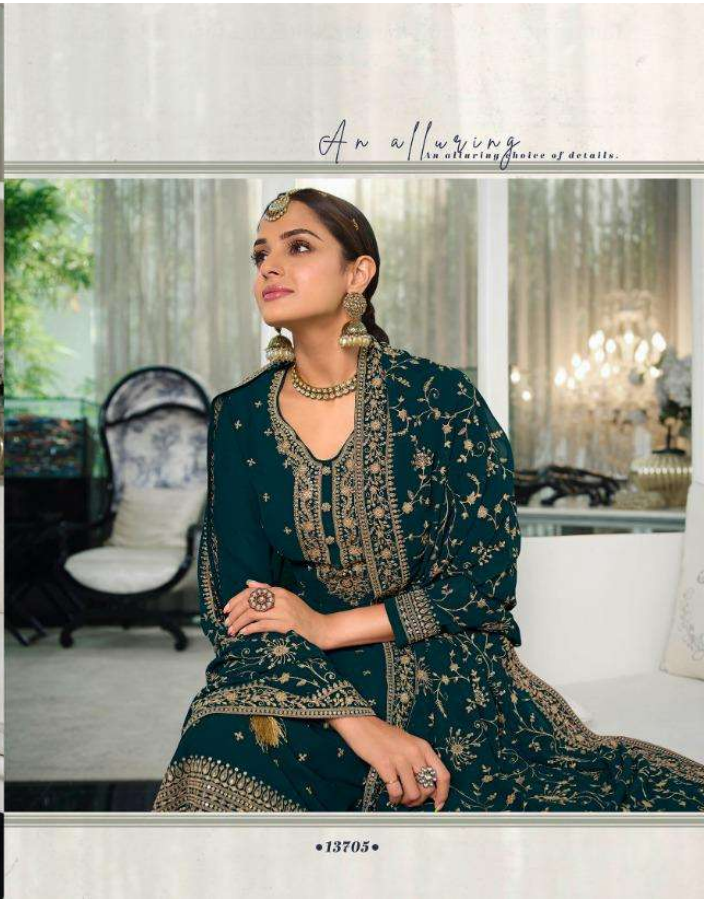

ZISA[®]

❖ Khwaish-2 ❖

A beautiful
a beautiful blend of design
and shades.

A timeless
A timeless charm,
ethnic fashion.

•13701•

A mesmerizing
A mesmerizing palette
of jewel tones. •13704•

A mesmerizing palette of jewel tones.

complimentary copy not for sale

www.meeratrendz.com

A picturesque
the picturesque touches
celebrations.

•13702•

•13703•

*A magical
a mystic blend
of crafts and
colours.*