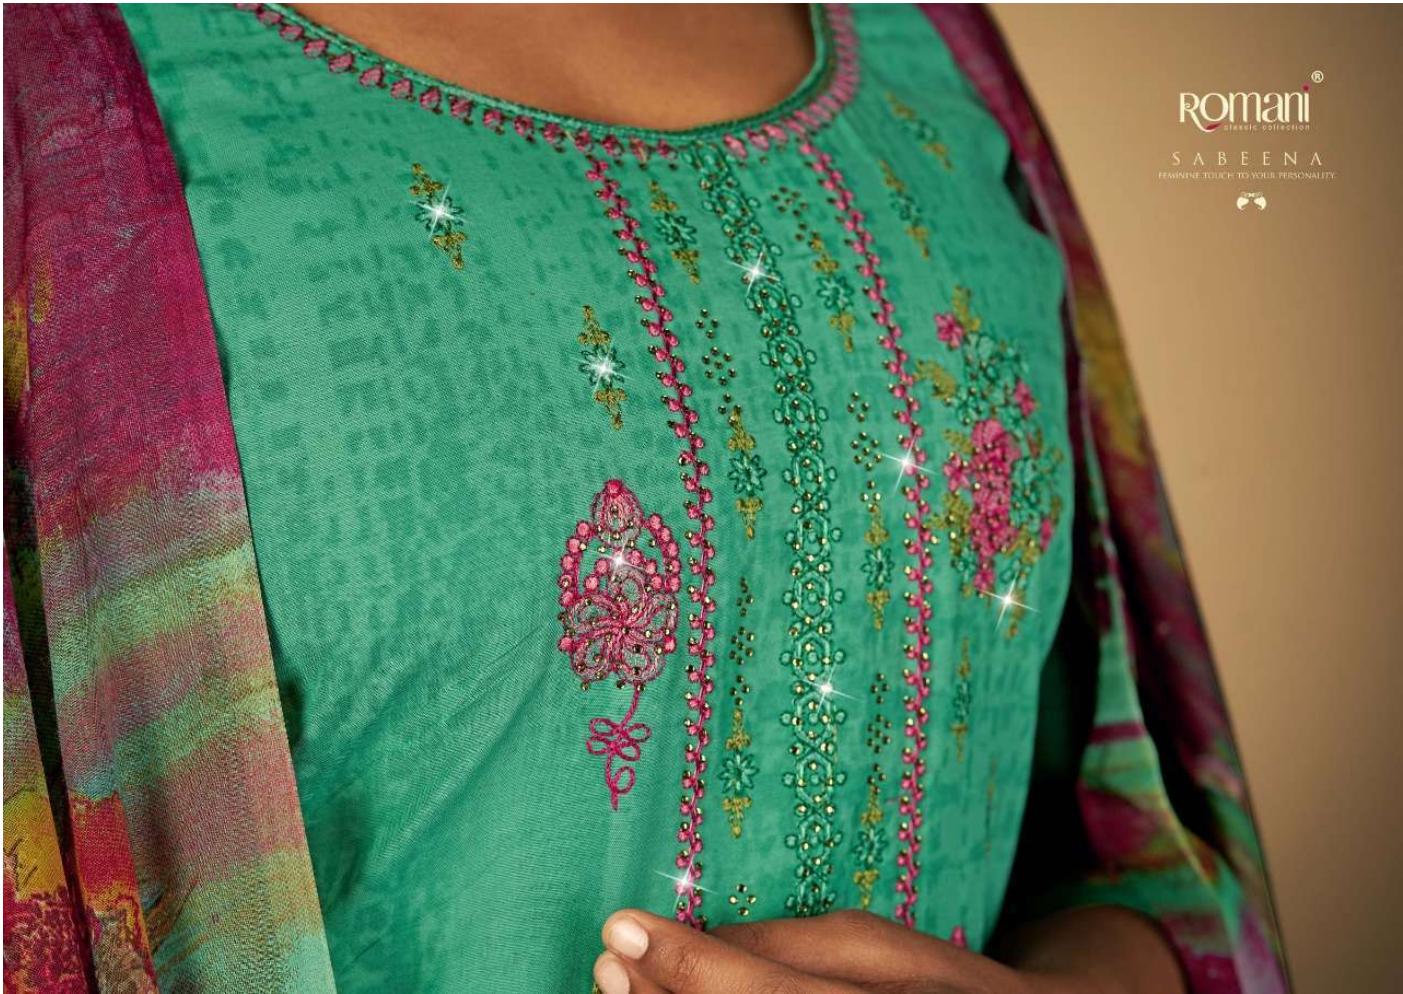

Romani®
classical collection
SABEENA
FEMINE TOUCH TO YOUR PERSONALITY.
© 2015