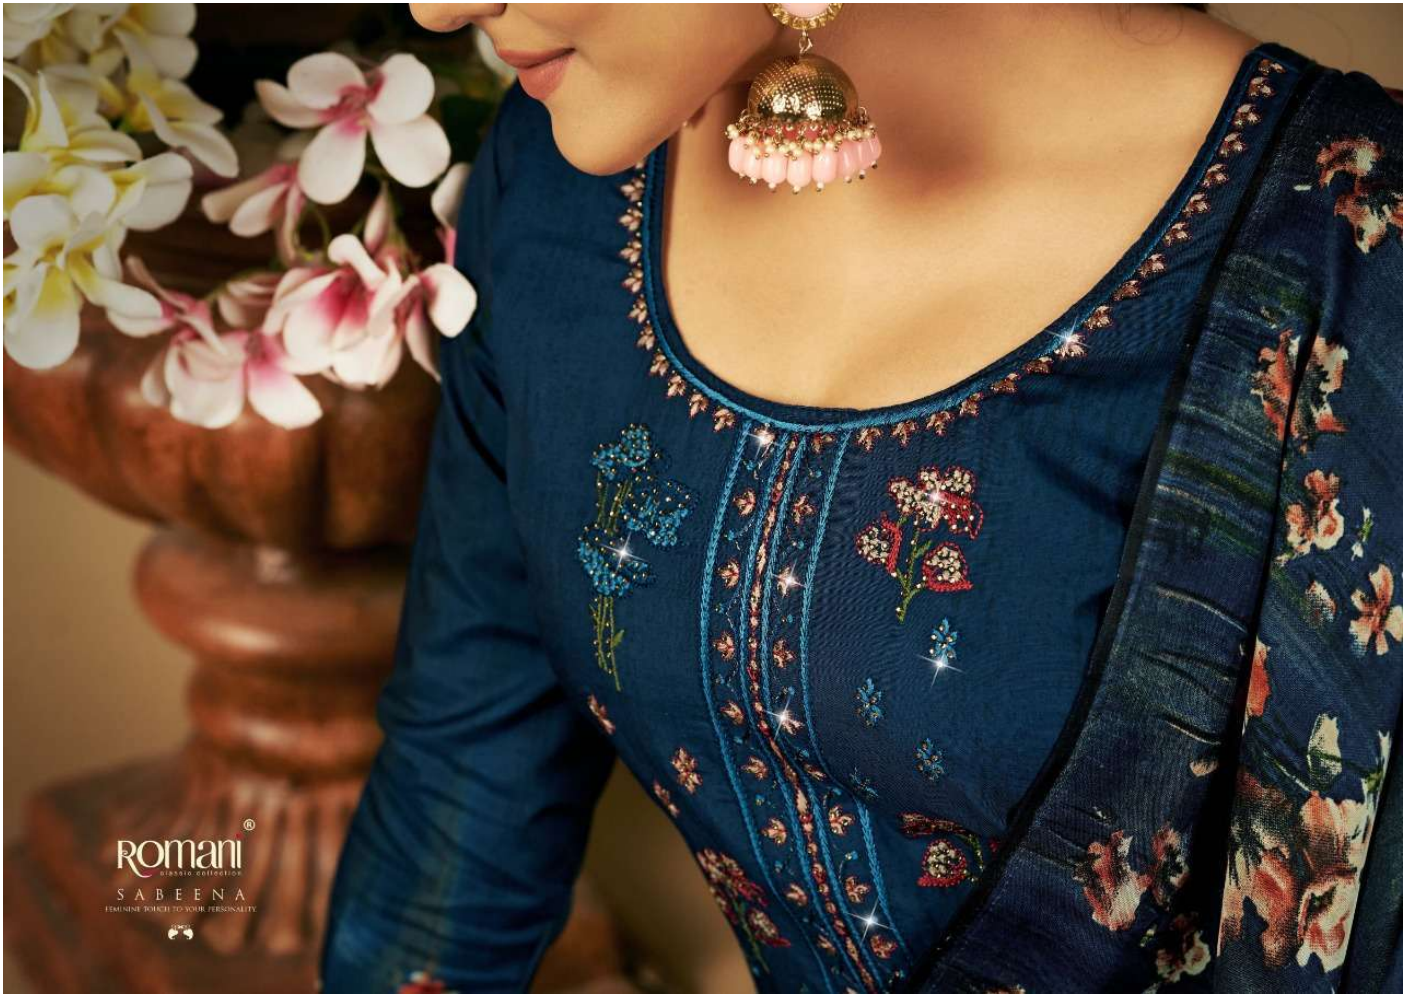

Romani®
classic collection

Sabeena

FEMININETOUCH

DESIGNER: DEVIKA SINGH

1069-009

ROMANI®
SABEENA
FEMINE TOUCH TO YOUR PERSONALITY

Romani®
FASHION. TRUTH. SUSTAINABLE FASHIONABILITY.

1069-010