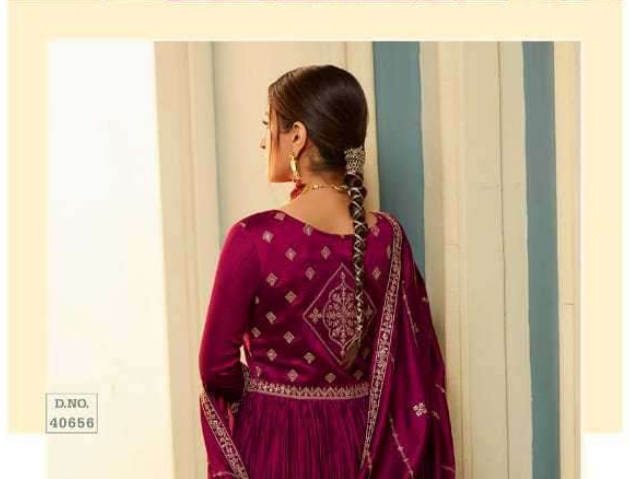

 [vinay\\_fashion\\_llp](#)

D.NO.  
40658

D.NO.  
40657

D.NO.  
40655

VINAY FASHION LLP  
PRESENTING

**TAMANNA**  
—BY—  
**TUMBA A**  
(A BRAND BY VINAY)

**FABRIC DETAILS**

Product Description	SIZE	D.NO	RATE
CRUSHED SILK GEORGETTE GOWN WITH EMBROIDERY WORK (LENGTH-55)	M,L,XL,2XL,3XL	40651	1660/-
	M,L,XL,2XL,3XL	40652	1660/-
	M,L,XL,2XL,3XL	40653	1660/-
	M,L,XL,2XL,3XL	40654	1660/-
EMBROIDERED SILK GEORGETTE DUPATTA	M,L,XL,2XL,3XL	40655	1660/-
	M,L,XL,2XL,3XL	40656	1660/-
	M,L,XL,2XL,3XL	40657	1660/-
	M,L,XL,2XL,3XL	40658	1660/-