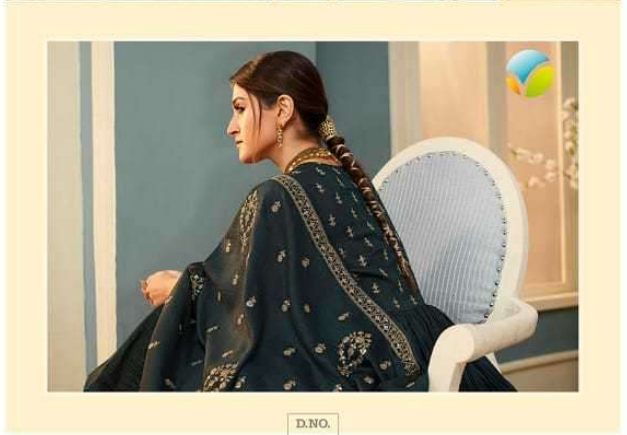

D.NO.  
40658

D.NO.  
40657

VINAY FASHION LLP  
PRESENTING

**TAMANNA**  
—BY—  
**TUMBA A**  
(A BRAND BY VINAY)

**FABRIC DETAILS**

Product Description	SIZE	D.NO	RATE
CRUSHED SILK GEORGETTE GOWN WITH EMBROIDERY WORK (LENGTH-55)	M,L,XL,2XL,3XL	40651	1660/-
	M,L,XL,2XL,3XL	40652	1660/-
	M,L,XL,2XL,3XL	40653	1660/-
	M,L,XL,2XL,3XL	40654	1660/-
EMBROIDERED SILK GEORGETTE DUPATTA	M,L,XL,2XL,3XL	40655	1660/-
	M,L,XL,2XL,3XL	40656	1660/-
	M,L,XL,2XL,3XL	40657	1660/-
	M,L,XL,2XL,3XL	40658	1660/-