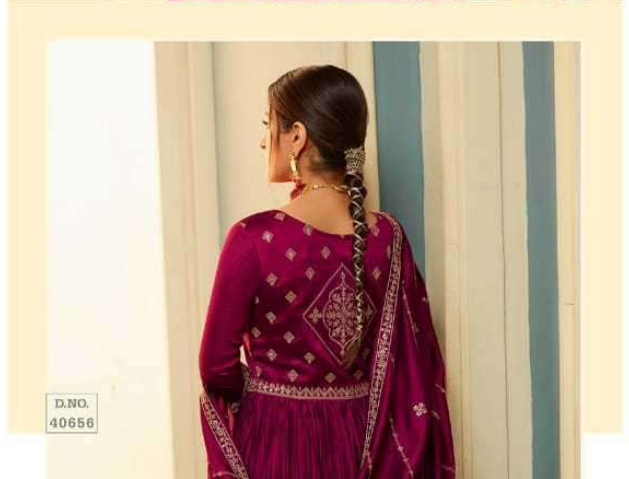

D.NO.  
40658

D.NO.  
40657

VINAY FASHION LLP  
PRESENTING

**TAMANNA**  
—BY—  
**TUMBA A**  
(A BRAND BY VINAY)

**FABRIC DETAILS**

Product Description	SIZE	D.NO	RATE
CRUSHED SILK GEORGETTE GOWN WITH EMBROIDERY WORK (LENGTH-55)	M,L,XL,2XL,3XL	40651	1660/-
	M,L,XL,2XL,3XL	40652	1660/-
	M,L,XL,2XL,3XL	40653	1660/-
	M,L,XL,2XL,3XL	40654	1660/-
EMBROIDERED SILK GEORGETTE DUPATTA	M,L,XL,2XL,3XL	40655	1660/-
	M,L,XL,2XL,3XL	40656	1660/-
	M,L,XL,2XL,3XL	40657	1660/-
	M,L,XL,2XL,3XL	40658	1660/-