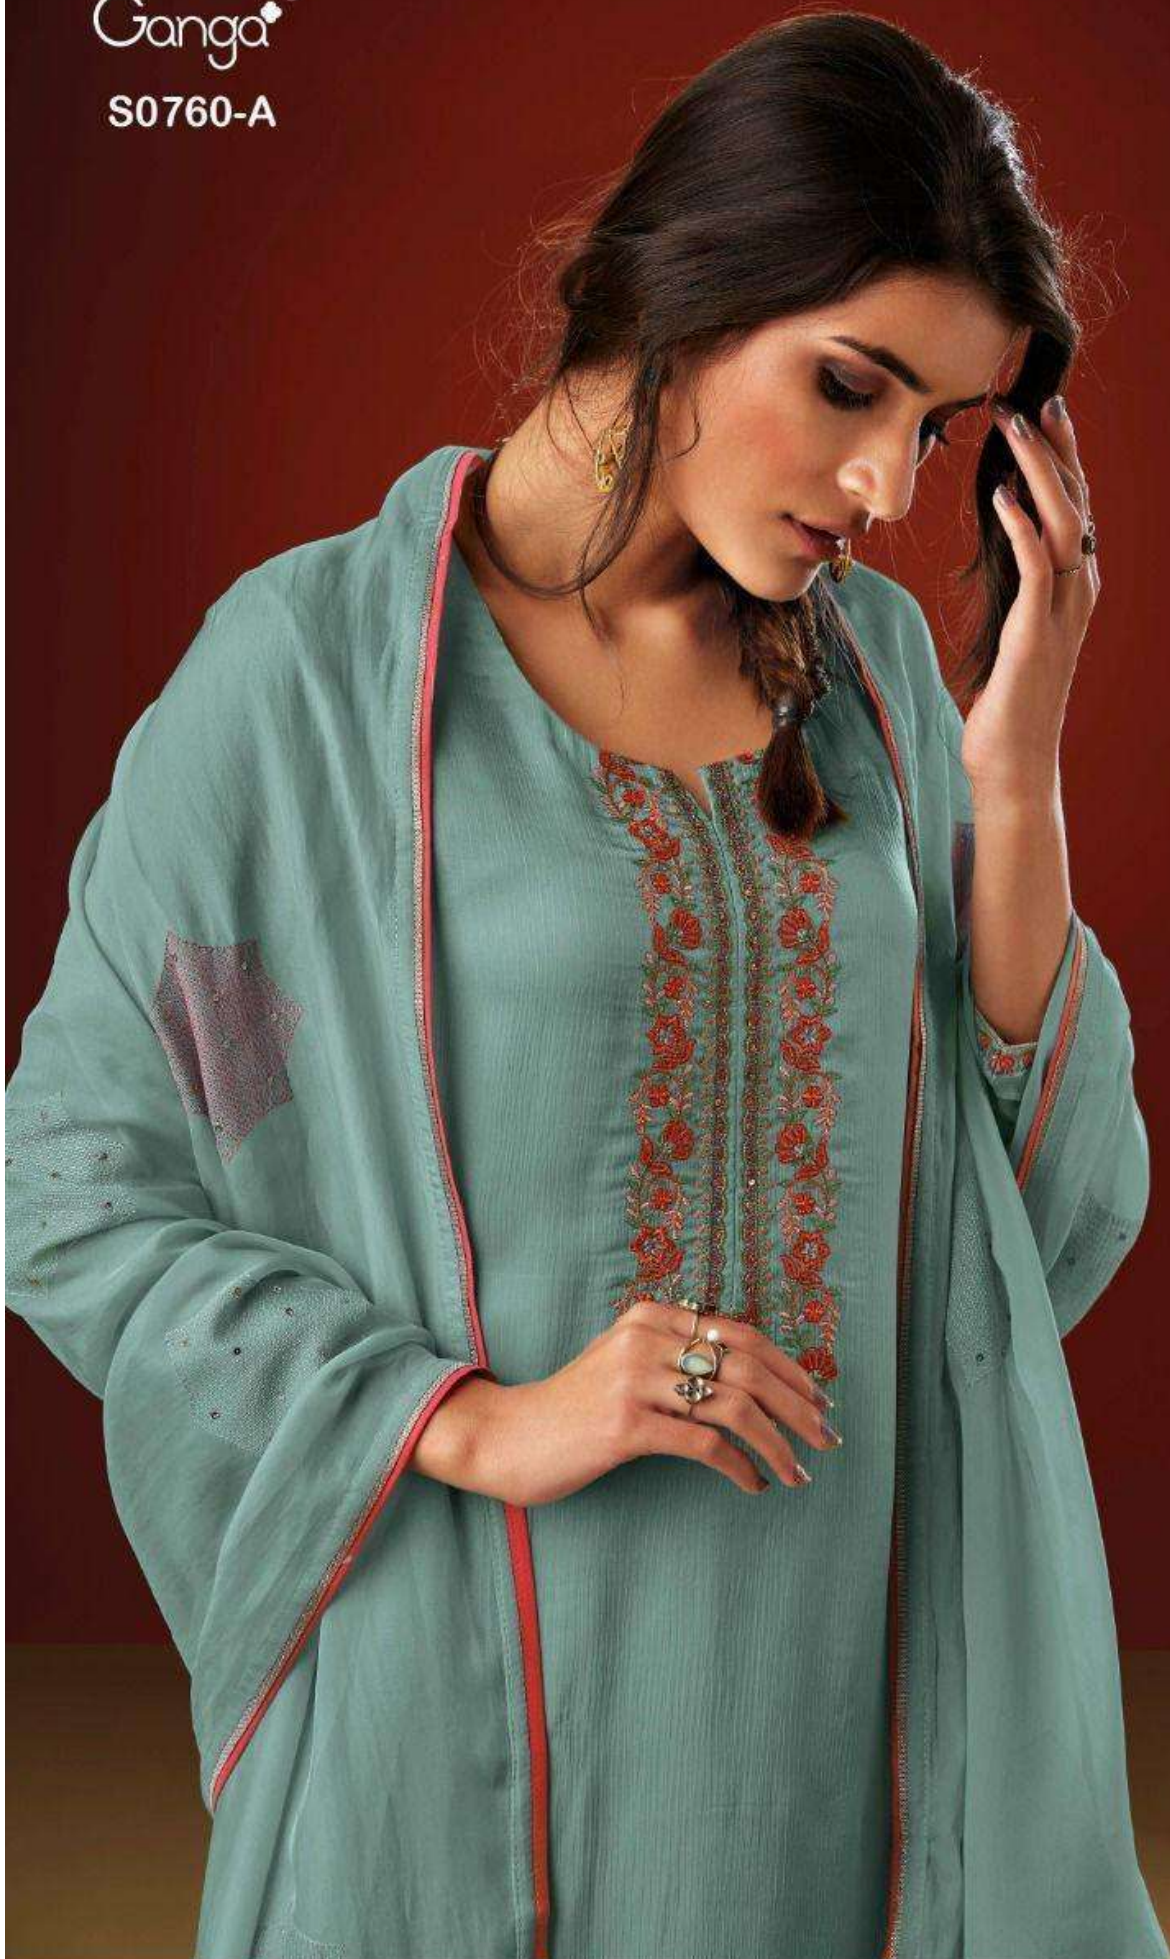

Ganga®

S0760-A

Ganga®

S0760-A

Ganga[®] **D.NO.S0760**
INARA

ganga-inara-760-chiffon-salwar-suits

Ganga®

S0760-A

Ganga®

S0760-B

S0760-A

PRODUCT NAME	INARA
D.NO.	S0760
DESCRIPTION	<p>TOP PREMIUM PURE CHIFFON SILK SATIN SOLID WITH EMBROIDERY AND HAND WORK</p> <p>BOTTOM PREMIUM COTTON SATIN SOLID</p> <p>DUPATTA FINEST ORGANZA SOLID WITH EMBROIDERY AND HAND WORK</p>
HSN CODE	540834
WHOLESALE PRICE	2060/- EACH+GST(EXTRA)