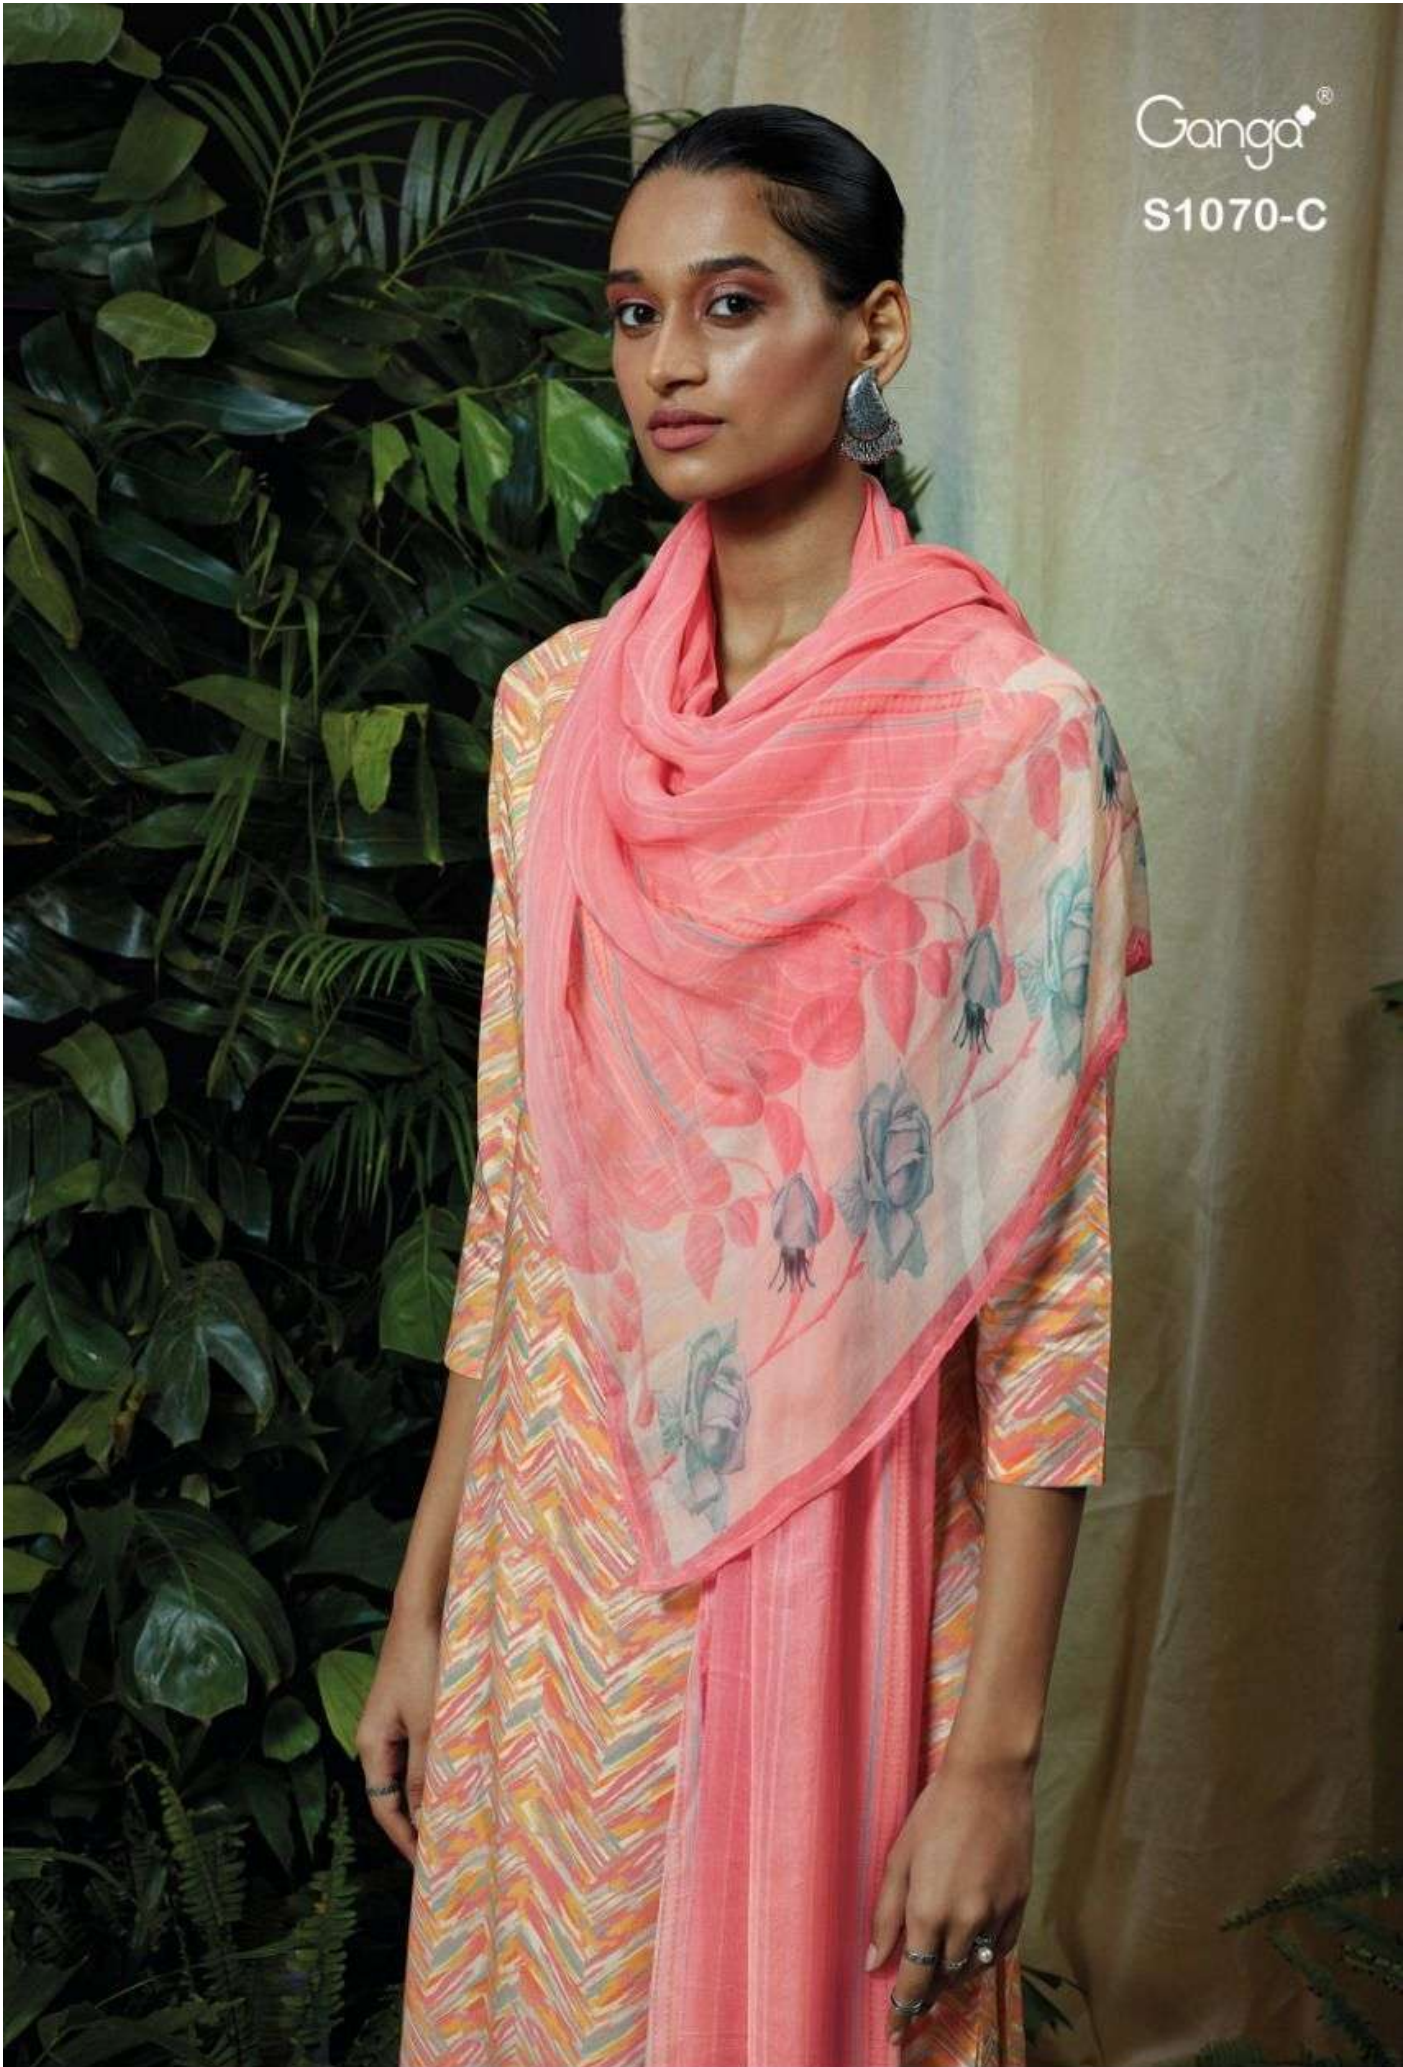

Ganga®

S1070-C

ganga-timila-1070-cotton-salwar-suits

Ganga®

S1070-A

Ganga®

S1070-A

ganga-timila-1070-cotton-salwar-suits

Ganga®
S1070-B

Ganga®

D.NO.S1070
TIMILA

ganga-timila-1070-cotton-salwar-suits

Ganga®

S1070-C

Ganga®

S1070-C

ganga-timila-1070-cotton-salwar-suits

Ganga®

Ganga®

S1070-D

Ganga®

S1070-D

PRODUCT NAME	TIMILA
D.NO.	S1070
DESCRIPTION	TOP/BOTTOM PREMIUM COTTON PRINTED DUPATTA PURE CHIFFON PRINTED
HSN CODE	520851
WHOLESALE	1120/ EACH + GST/EV