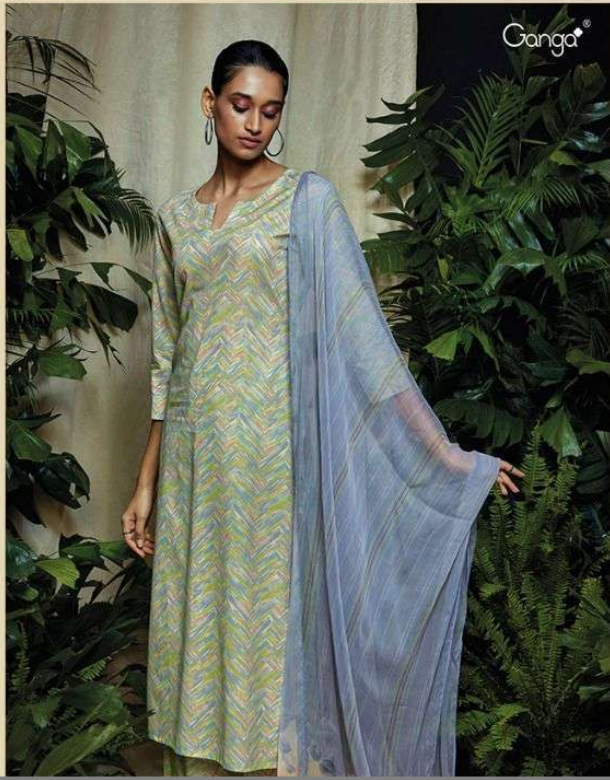

Ganga®

S1070-C

ganga-timila-1070-cotton-salwar-suits

Ganga®

S1070-A

Ganga®

S1070-A

ganga-timila-1070-cotton-salwar-suits

ganga-timila-1070-cotton-salwar-suits

Ganga®

Ganga®

S1070-D

Ganga®

S1070-D

PRODUCT NAME	TIMILA
D.NO.	S1070
DESCRIPTION	TOP/BOTTOM PREMIUM COTTON PRINTED DUPATTA PURE CHIFFON PRINTED
HSN CODE	520851
WHOLESALE	1120/ EACH + GST/EV