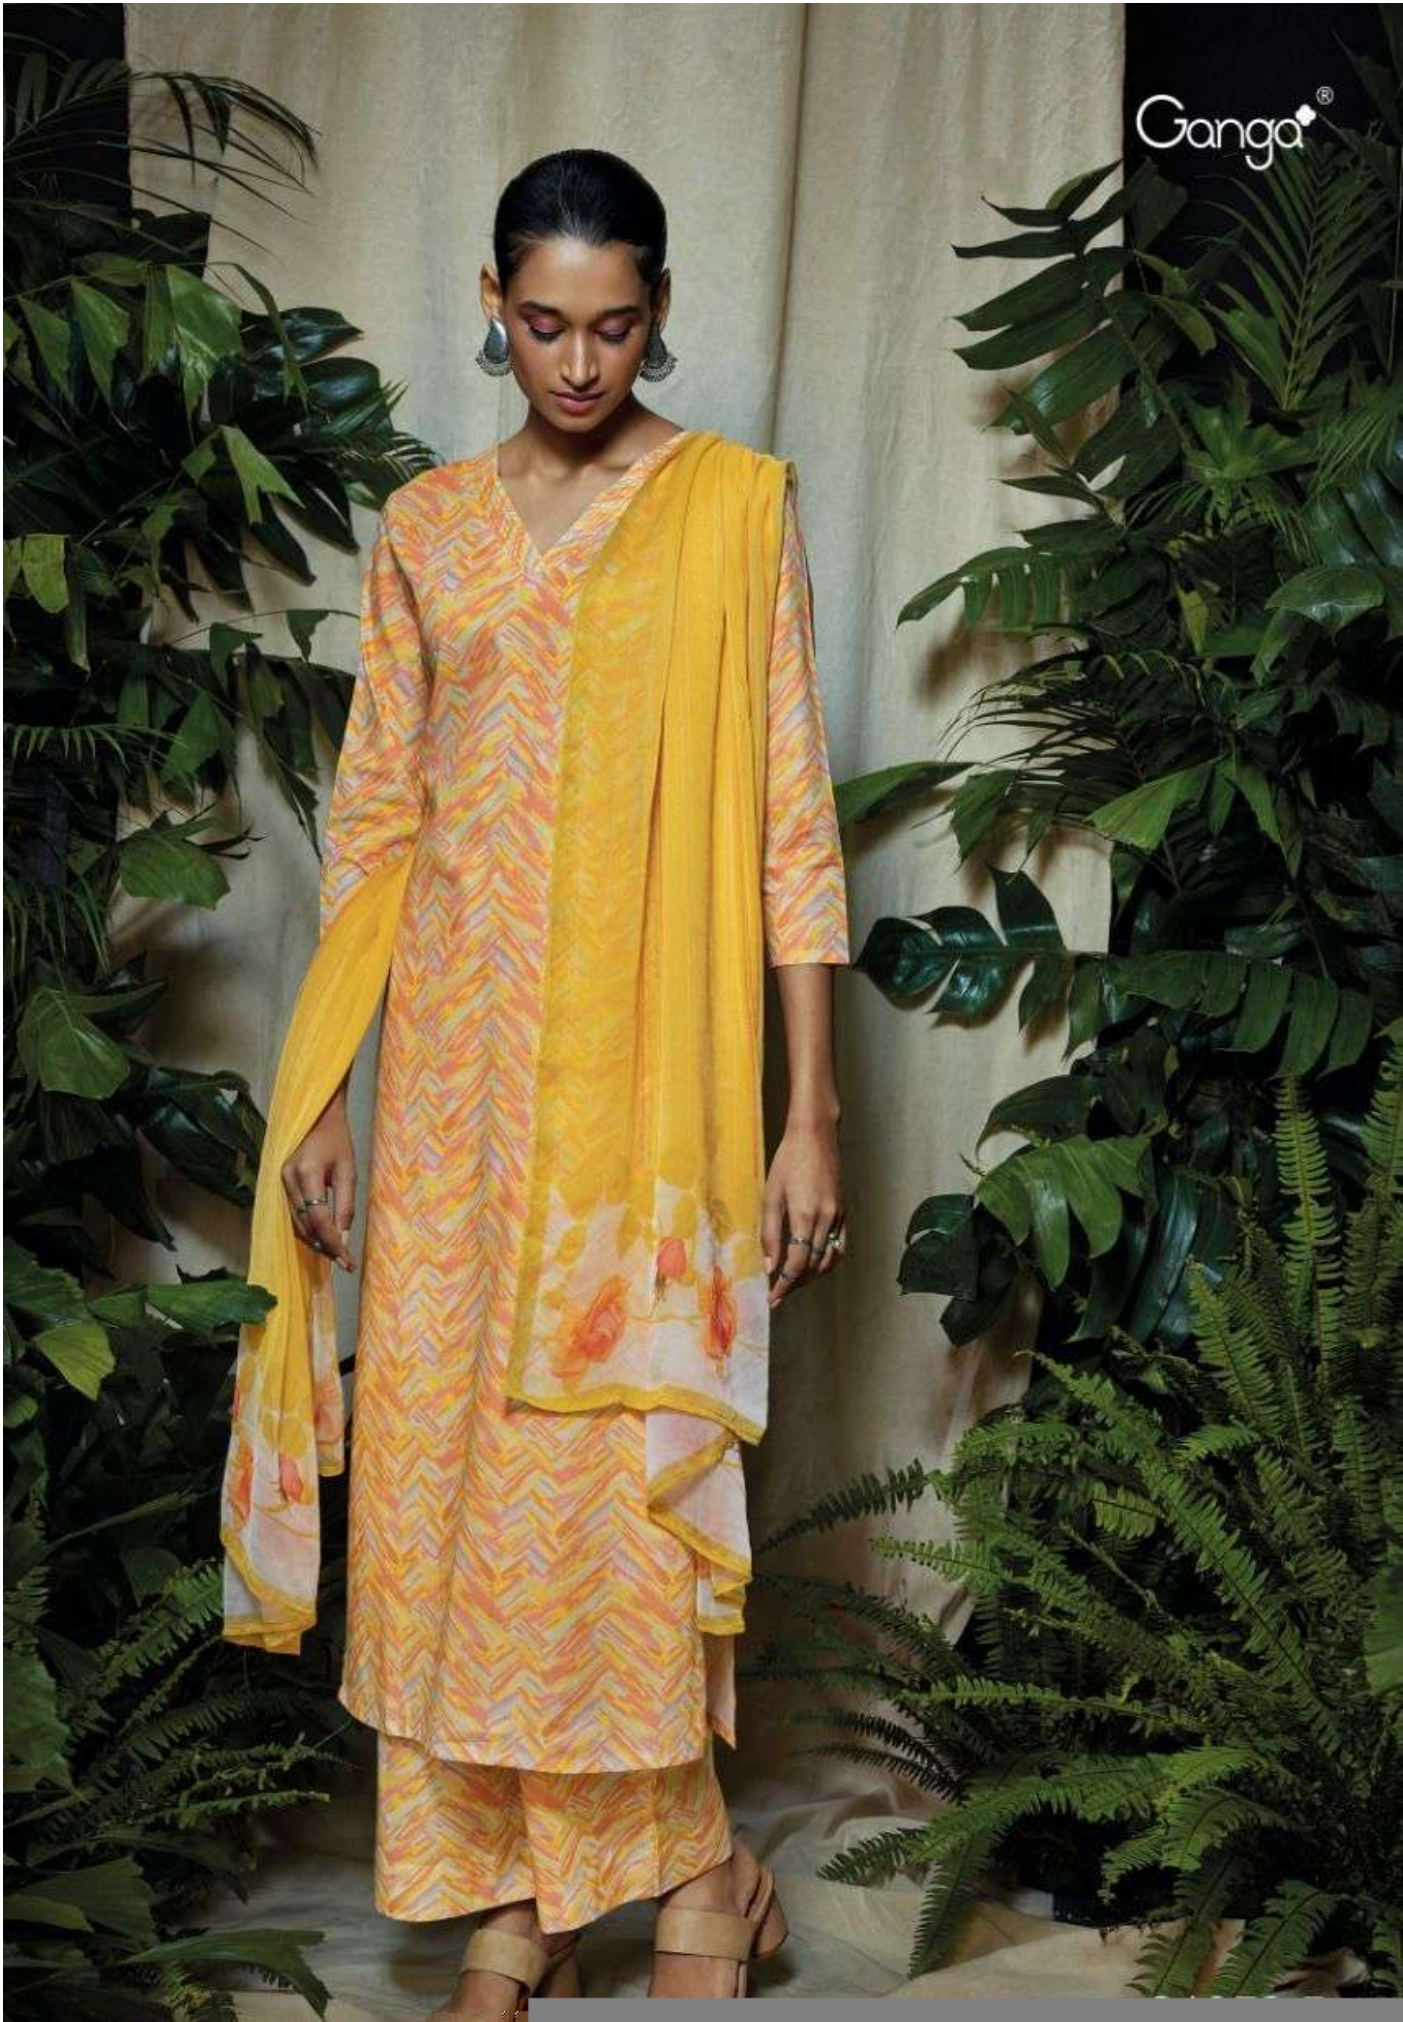

Ganga®

S1070-C

ganga-timila-1070-cotton-salwar-suits

Ganga®

S1070-A

Ganga®

S1070-A

ganga-timila-1070-cotton-salwar-suits

Ganga®
S1070-B

Ganga®

D.NO.S1070
TIMILA

ganga-timila-1070-cotton-salwar-suits

Ganga®

S1070-C

Ganga®

S1070-C

ganga-timila-1070-cotton-salwar-suits

Ganga®

Ganga®

S1070-D

Ganga®

S1070-D

PRODUCT NAME	TIMILA
D.NO.	S1070
DESCRIPTION	TOP/BOTTOM PREMIUM COTTON PRINTED DUPATTA PURE CHIFFON PRINTED
HSN CODE	520851
WHOLESALE	1120/ EACH + GST/EV