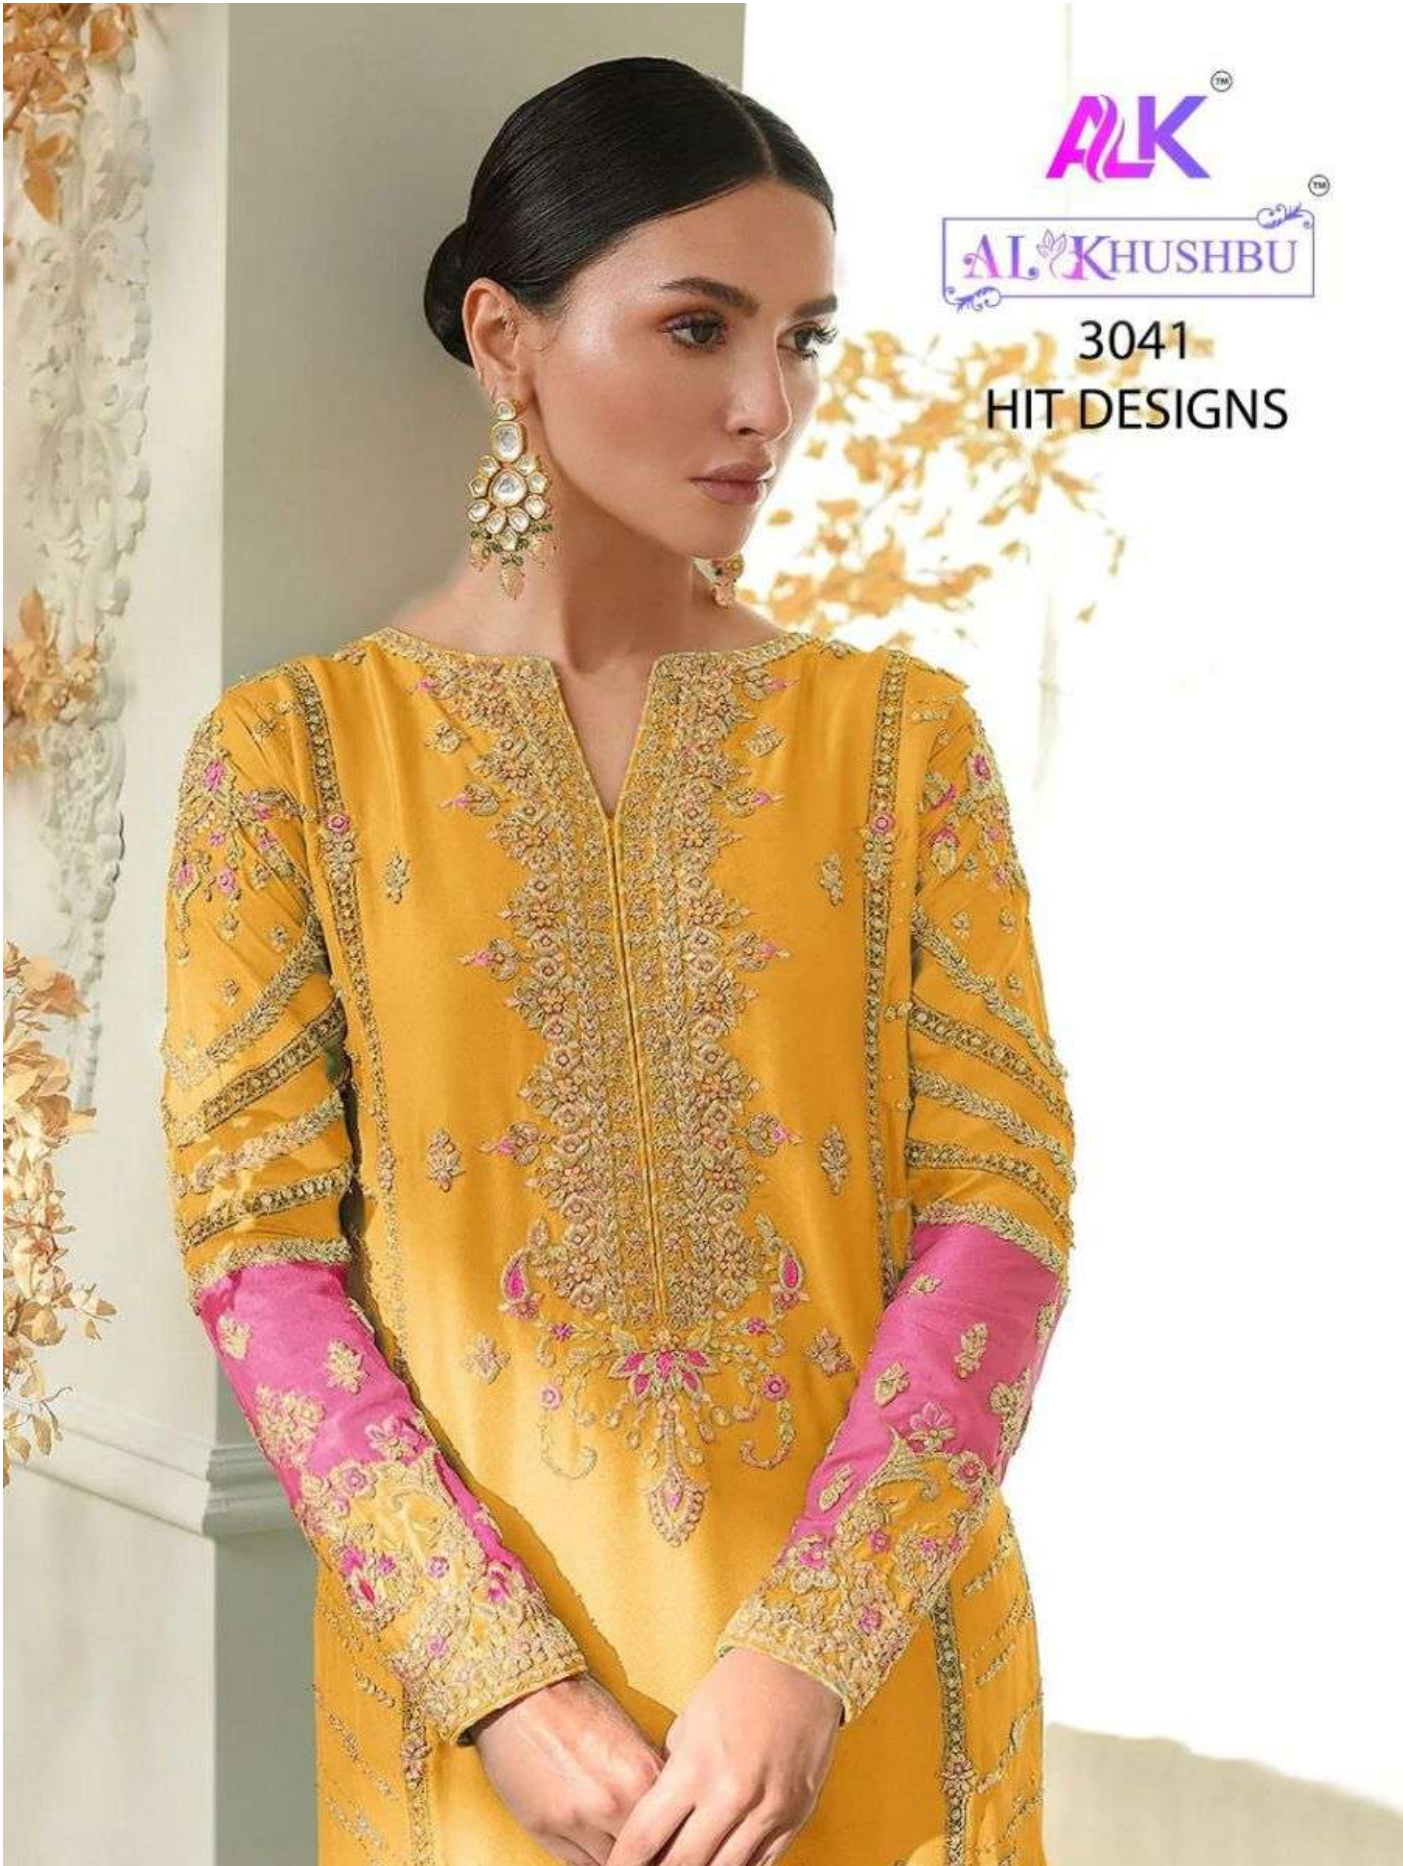

ALKTM

AL KHUSHBUTM

3041
HIT DESIGNS

ALKTM

AL KHUSHBUTM

3041
HIT DESIGNS

AL KHUSHBUTM
ALK D.NO.3041-G

TOP

Fox Georgette
with Embroidery

BOTTOM-INNER

Dull santoon

DUPATTA

Tabi silk Digital
Dupatta

AL KHUSHBUTM
ALK D.NO.3041-F

TOP

Fox Georgette
with Embroidery

BOTTOM-INNER

Dull santoon

DUPATTA

Tabi silk Digital
Dupatta

ALKTM

AL KHUSHBUTM
ALK D.NO.3041-E

TOP

Fox Georgette
with Embroidery

BOTTOM-INNER

Dull santoon

DUPATTA

Tabi silk Digital
Dupatta

ALKTM

AL KHUSHBUTM

3041
HIT DESIGNS

TOP
Fox Georgette
with Embroidery