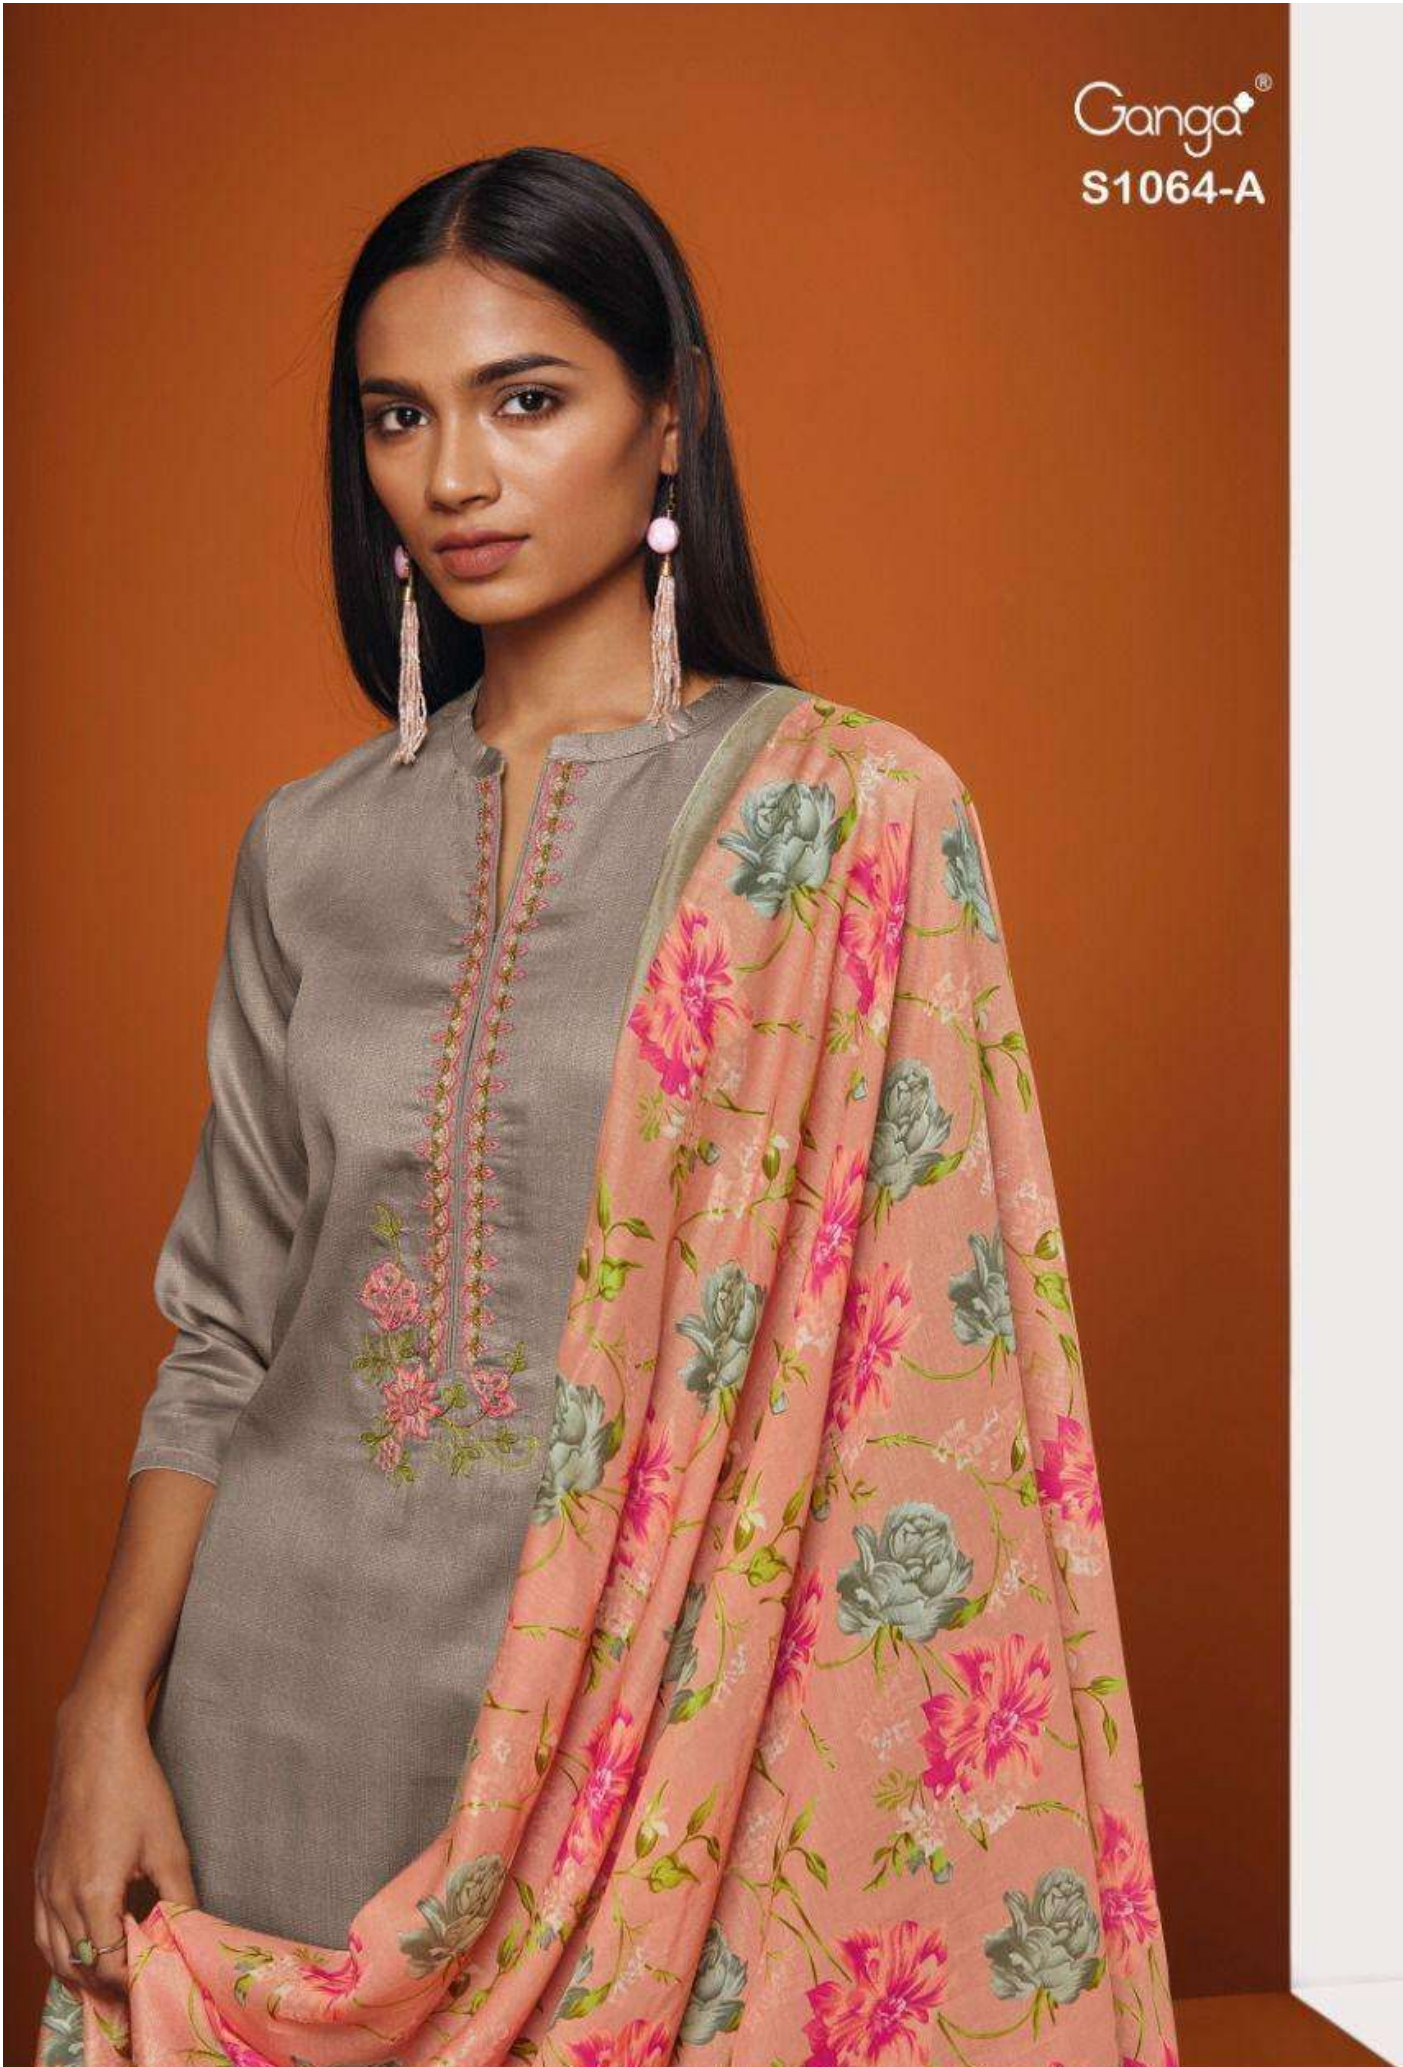

Ganga®

S1064-A

ganga-ishana-1064-cotton-salwar-suits

Ganga®

S1064-A

ganga-ishana-1064-cotton-salwar-suits

Ganga®

S1064-B

ganga-ishana-1064-cotton-salwar-suits

Ganga®
S1064-A

ganga-ishana-1064-cotton-salwar-suits

Ganga®
S1064-B

Ganga®

D.NO.S1064 ISHANA

ganga-ishana-1064-cotton-salwar-suits

Ganga®

S1064-D

PRODUCT NAME	ISHANA
D.NO.	S1064
DESCRIPTION	<p>TOP PREMIUM COTTON SATIN PRINTED WITH EMBROIDERY</p> <p>BOTTOM PREMIUM COTTON SOLID</p> <p>DUPATTA FINEST BEMBERG LAWN PRINTED</p>
HSN CODE	520851
WHOLESALE PRICE	1605/- EACH+GST(EXTRA)