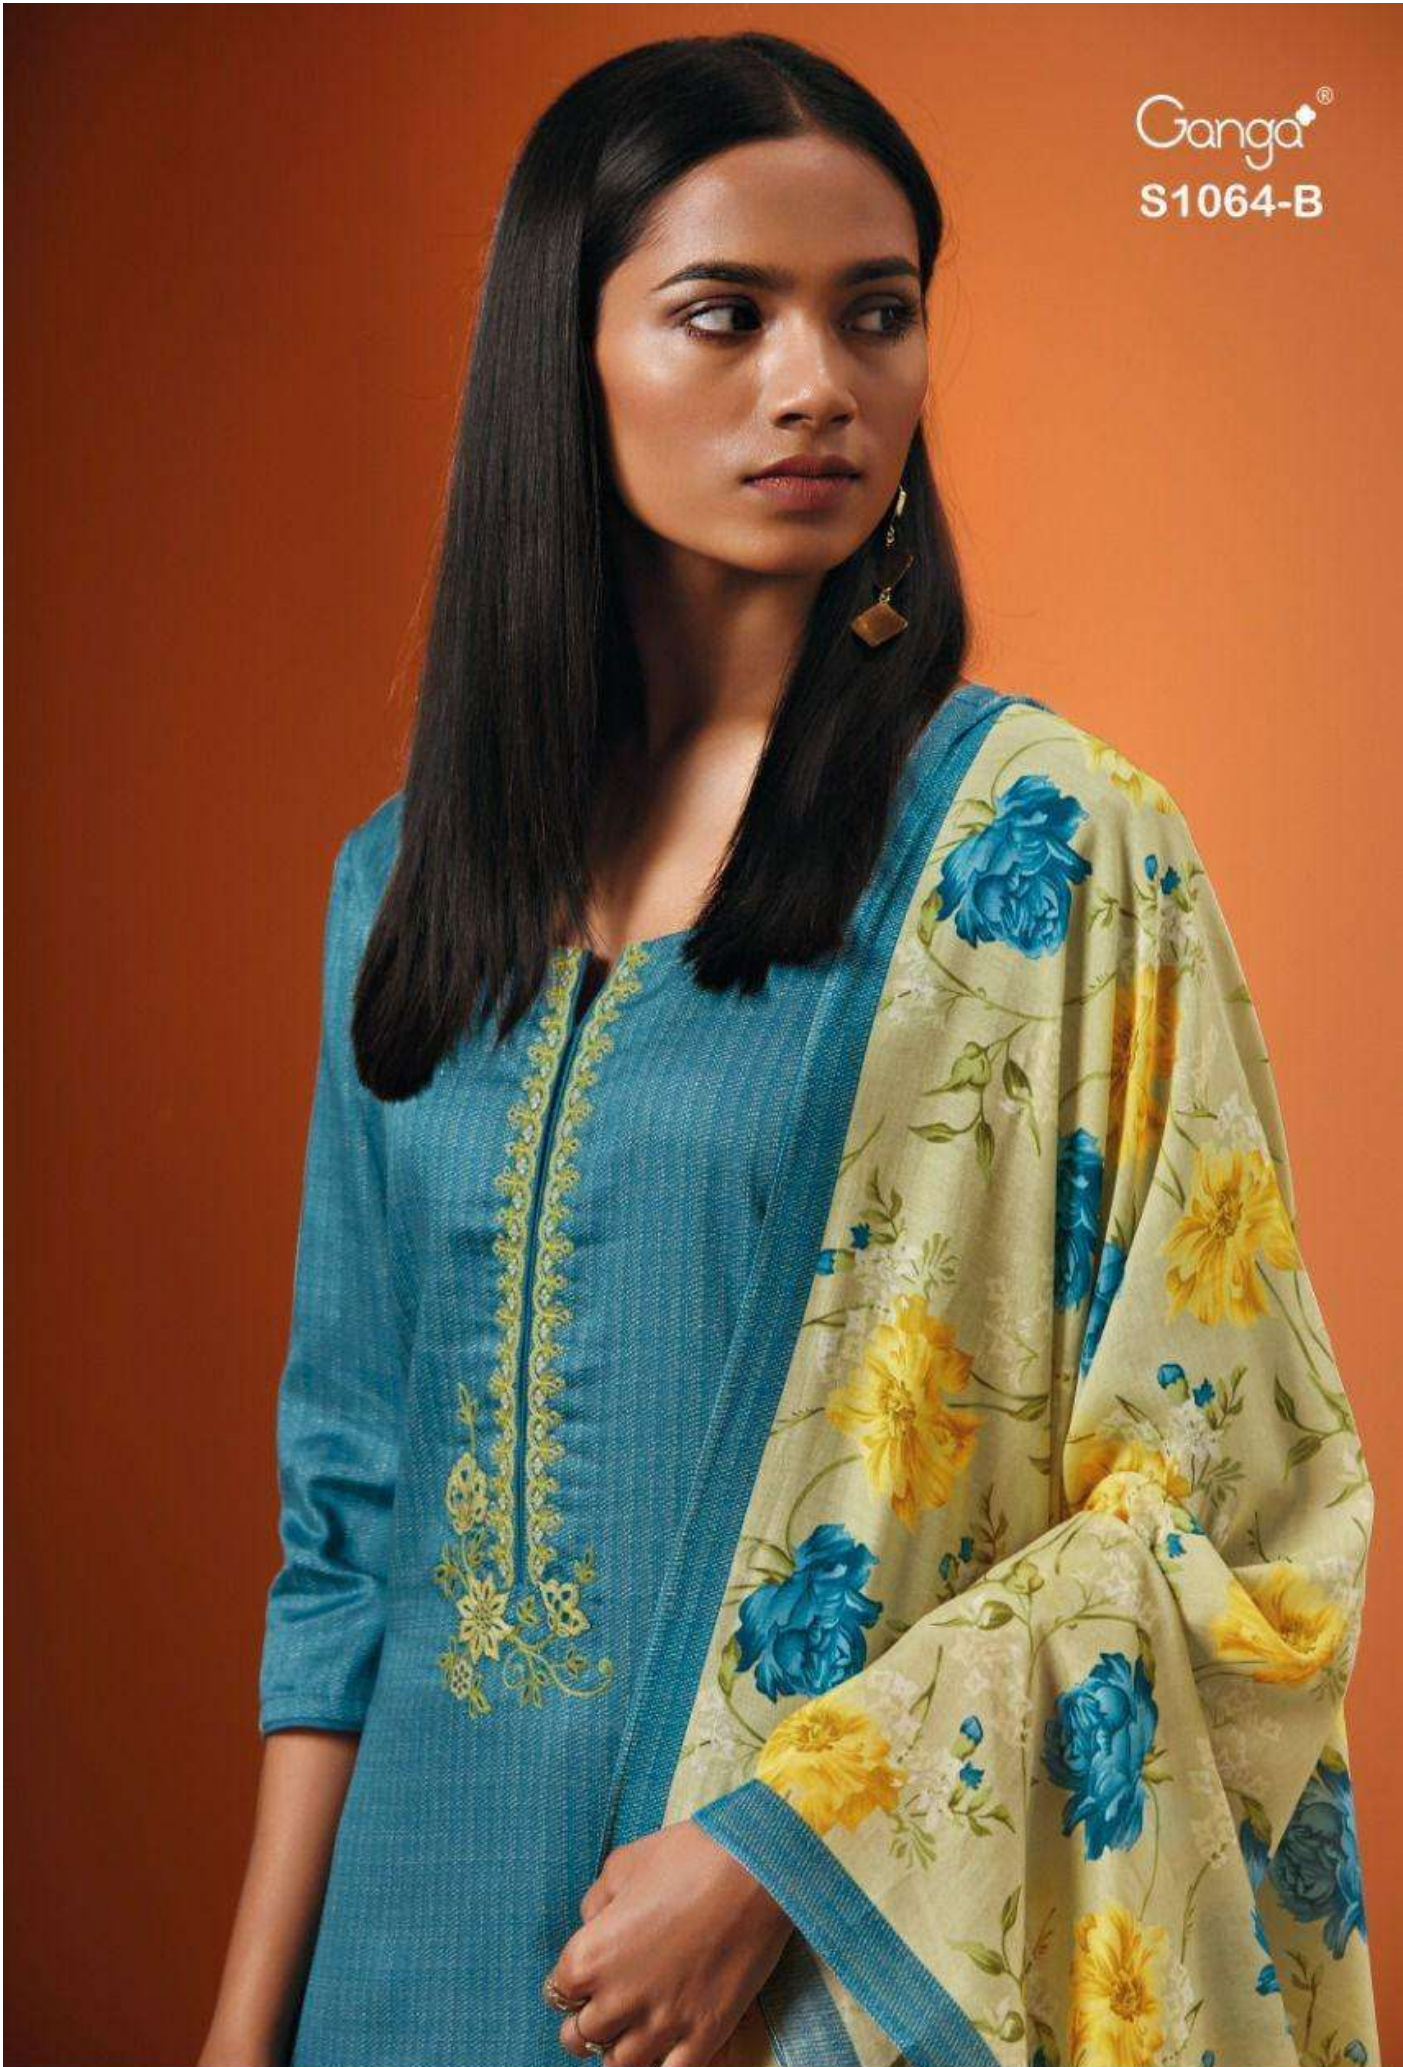

Ganga®

S1064-A

ganga-ishana-1064-cotton-salwar-suits

Ganga®

S1064-A

ganga-ishana-1064-cotton-salwar-suits

Ganga®

S1064-B

ganga-ishana-1064-cotton-salwar-suits

Ganga®
S1064-A

ganga-ishana-1064-cotton-salwar-suits

Ganga®
S1064-B

Ganga®

D.NO.S1064 ISHANA

ganga-ishana-1064-cotton-salwar-suits

Ganga®

S1064-D

PRODUCT NAME	ISHANA
D.NO.	S1064
DESCRIPTION	<p>TOP PREMIUM COTTON SATIN PRINTED WITH EMBROIDERY</p> <p>BOTTOM PREMIUM COTTON SOLID</p> <p>DUPATTA FINEST BEMBERG LAWN PRINTED</p>
HSN CODE	520851
WHOLESALE PRICE	1605/- EACH+GST(EXTRA)