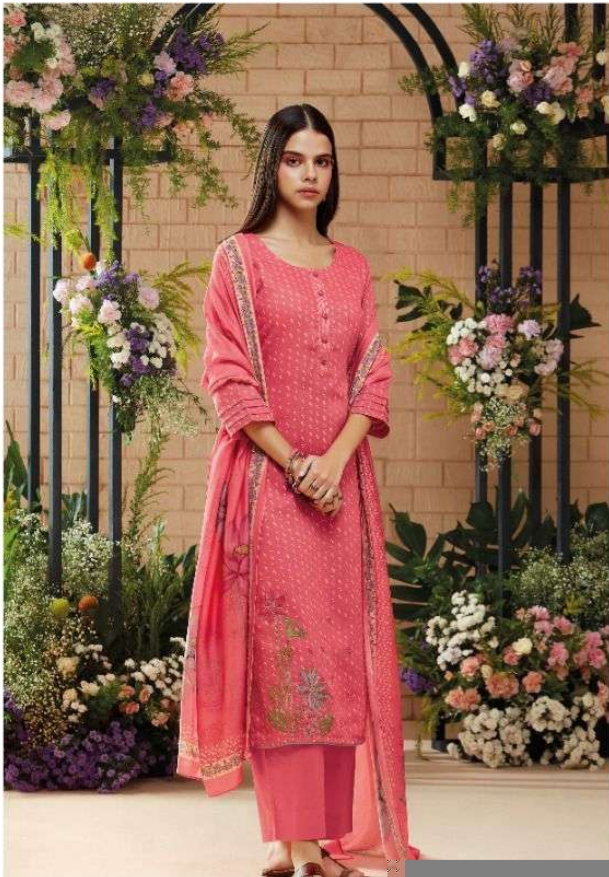

Ganga™

aniya

Ganga™

aniya

Ganga®

C1175

Ganga®

Ganga®

C1176

Ganga®

C1176

Ganga®

C1179

Ganga®

C1189

PRODUCT NAME	<b>ANIYA</b>
D.NO.	C1175 TO C1180
DESCRIPTION	<p><b>TOP</b> PREMIUM WOOL PASHMINA DOBBY PRINTED WITH EMBROIDERY AND HAND WORK</p> <p><b>BOTTOM</b> PREMIUM WOOL PALIN SOLID COLOR</p> <p><b>DUPATTA</b> FINEST BEMBERG SHAWL PRINTED</p>
HSN CODE	<b>540754</b>
WHOLESALE PRICE	<b>1590/- EACH+GST(EXTRA)</b>