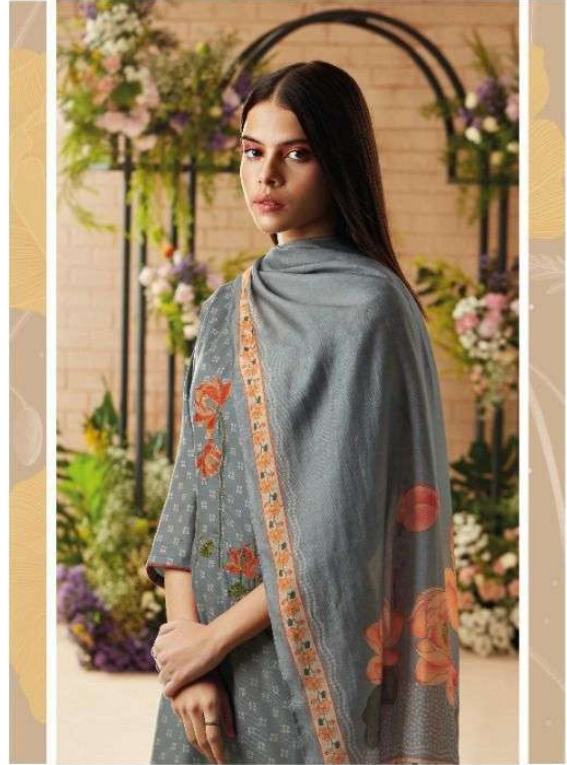

Ganga™

aniya

Ganga™

aniya

Ganga®

C1175

Ganga®

Ganga®

C1176

Ganga®

C1176

Ganga®

C1179

Ganga®

C1189

PRODUCT NAME	<b>ANIYA</b>
D.NO.	C1175 TO C1180
DESCRIPTION	<p><b>TOP</b> PREMIUM WOOL PASHMINA DOBBY PRINTED WITH EMBROIDERY AND HAND WORK</p> <p><b>BOTTOM</b> PREMIUM WOOL PALIN SOLID COLOR</p> <p><b>DUPATTA</b> FINEST BEMBERG SHAWL PRINTED</p>
HSN CODE	<b>540754</b>
WHOLESALE PRICE	<b>1590/- EACH+GST(EXTRA)</b>