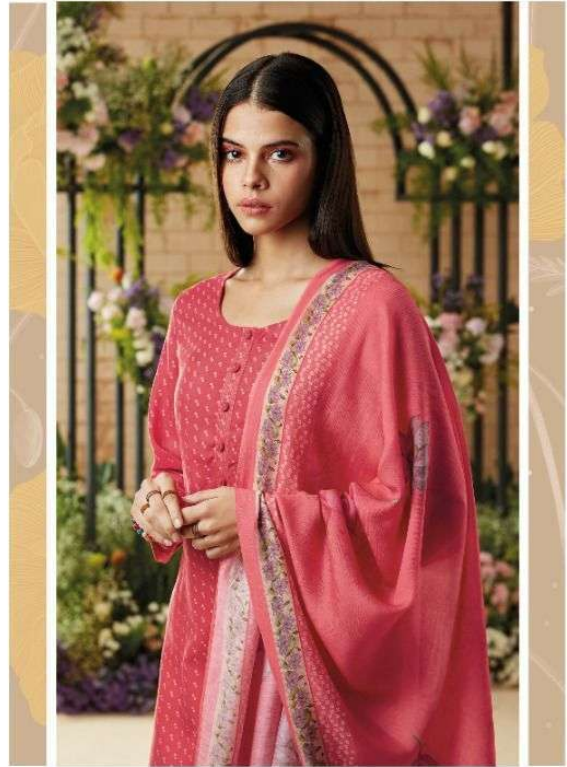

Ganga™

aniya

Ganga™

aniya

Ganga®

C1175

Ganga®

Ganga®

C1176

Ganga®

C1176

Ganga®

C1179

Ganga®

C1189

PRODUCT NAME	<b>ANIYA</b>
D.NO.	C1175 TO C1180
DESCRIPTION	<p><b>TOP</b> PREMIUM WOOL PASHMINA DOBBY PRINTED WITH EMBROIDERY AND HAND WORK</p> <p><b>BOTTOM</b> PREMIUM WOOL PALIN SOLID COLOR</p> <p><b>DUPATTA</b> FINEST BEMBERG SHAWL PRINTED</p>
HSN CODE	<b>540754</b>
WHOLESALE PRICE	<b>1590/- EACH+GST(EXTRA)</b>