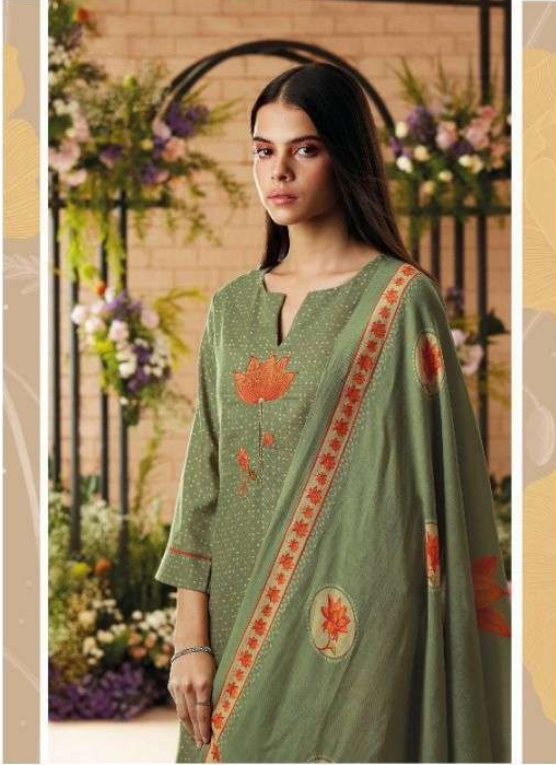

C1176

Ganga®

C1176

Ganga®

C1179

Ganga®

C1189

PRODUCT NAME	<b>ANIYA</b>
D.NO.	C1175 TO C1180
DESCRIPTION	<p><b>TOP</b> PREMIUM WOOL PASHMINA DOBBY PRINTED WITH EMBROIDERY AND HAND WORK</p> <p><b>BOTTOM</b> PREMIUM WOOL PALIN SOLID COLOR</p> <p><b>DUPATTA</b> FINEST BEMBERG SHAWL PRINTED</p>
HSN CODE	<b>540754</b>
WHOLESALE PRICE	<b>1590/- EACH+GST(EXTRA)</b>