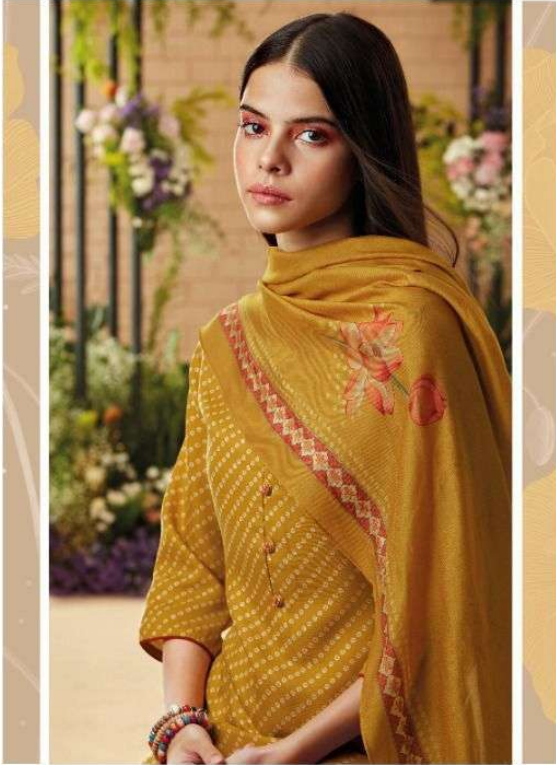

C1176

Ganga®

C1176

Ganga®

C1179

Ganga®

C1189

PRODUCT NAME	<b>ANIYA</b>
D.NO.	C1175 TO C1180
DESCRIPTION	<p><b>TOP</b> PREMIUM WOOL PASHMINA DOBBY PRINTED WITH EMBROIDERY AND HAND WORK</p> <p><b>BOTTOM</b> PREMIUM WOOL PALIN SOLID COLOR</p> <p><b>DUPATTA</b> FINEST BEMBERG SHAWL PRINTED</p>
HSN CODE	<b>540754</b>
WHOLESALE PRICE	<b>1590/- EACH+GST(EXTRA)</b>