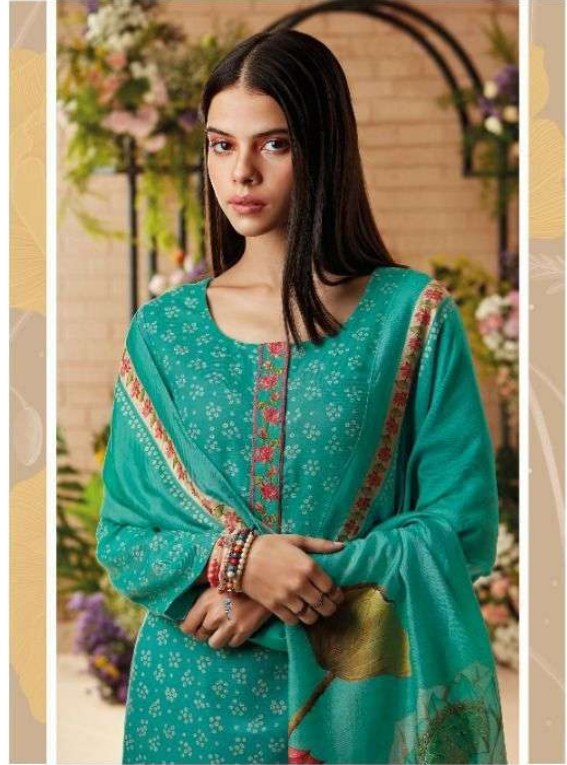

Ganga™

aniya

Ganga™

aniya

Ganga®

C1175

Ganga®

Ganga®

C1176

Ganga®

C1176

Ganga®

C1179

Ganga®

C1189

PRODUCT NAME	<b>ANIYA</b>
D.NO.	C1175 TO C1180
DESCRIPTION	<p><b>TOP</b> PREMIUM WOOL PASHMINA DOBBY PRINTED WITH EMBROIDERY AND HAND WORK</p> <p><b>BOTTOM</b> PREMIUM WOOL PALIN SOLID COLOR</p> <p><b>DUPATTA</b> FINEST BEMBERG SHAWL PRINTED</p>
HSN CODE	<b>540754</b>
WHOLESALE PRICE	<b>1590/- EACH+GST(EXTRA)</b>