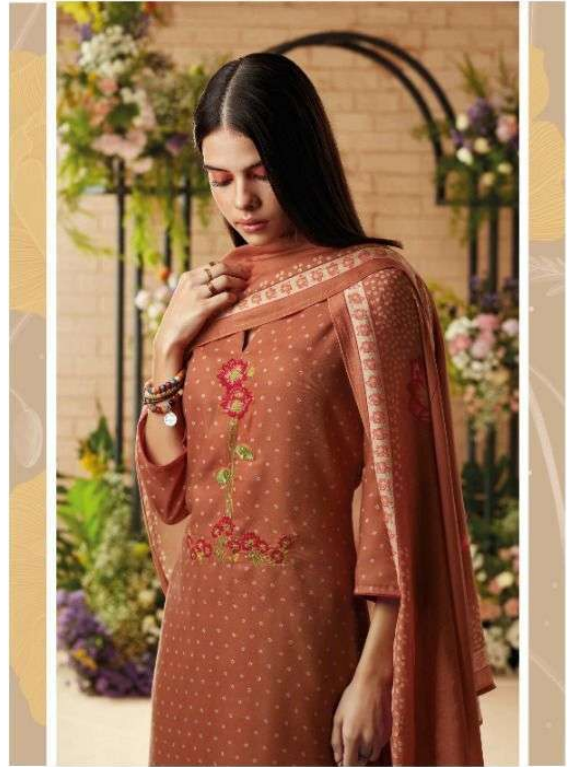

Ganga™

aniya

Ganga™

aniya

Ganga®

C1175

Ganga®

Ganga®

C1176

Ganga®

C1176

Ganga®

C1179

Ganga®

C1189

PRODUCT NAME	<b>ANIYA</b>
D.NO.	C1175 TO C1180
DESCRIPTION	<p><b>TOP</b> PREMIUM WOOL PASHMINA DOBBY PRINTED WITH EMBROIDERY AND HAND WORK</p> <p><b>BOTTOM</b> PREMIUM WOOL PALIN SOLID COLOR</p> <p><b>DUPATTA</b> FINEST BEMBERG SHAWL PRINTED</p>
HSN CODE	<b>540754</b>
WHOLESALE PRICE	<b>1590/- EACH+GST(EXTRA)</b>