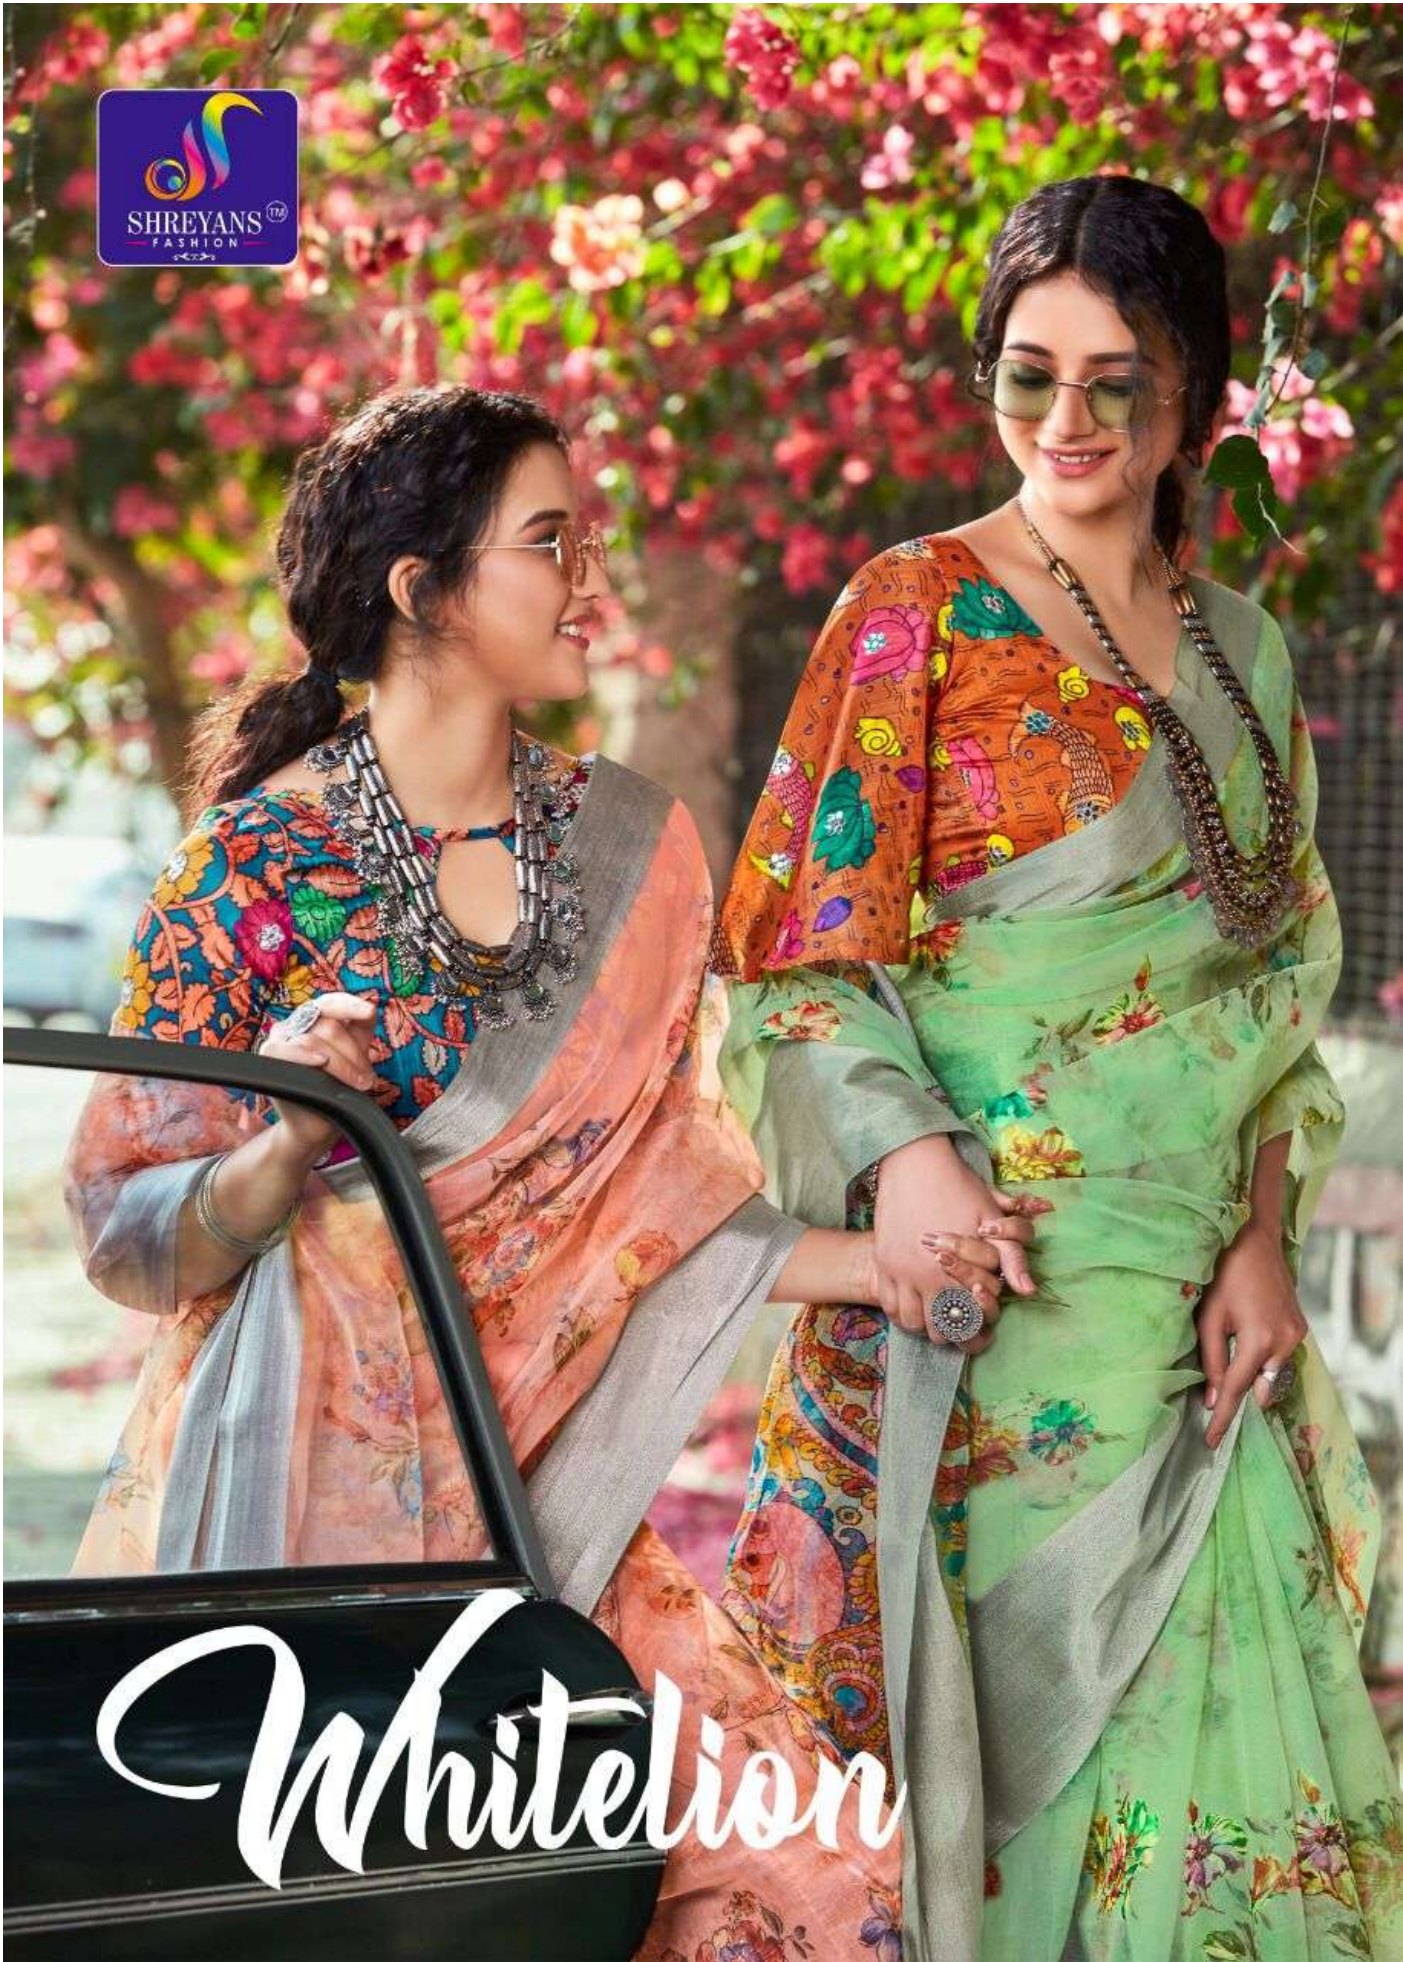

Whitelion

Whitelion

SHREYANS
FASHION

Classic

Flowing Fashion

WH-03

R 27
Co157

STEAG AWAY ALL LIGHTS AND GLAM TOWRBOD YOU:

Modern style
WH-04

Flowing fashion

SHREYANS
FASHION
— — —

Brind
Fashion

WH-06

SHREYANS
FASHION

WH-08

Beauty
Flowing Fashion
WH-09

GRAFT THAT HAS TRAVELLED
BEYOND AGE IS

SHREYANS
FASHION

Delight Dream

flowing fashion

WH-12

WH-01

WH-02

WH-03