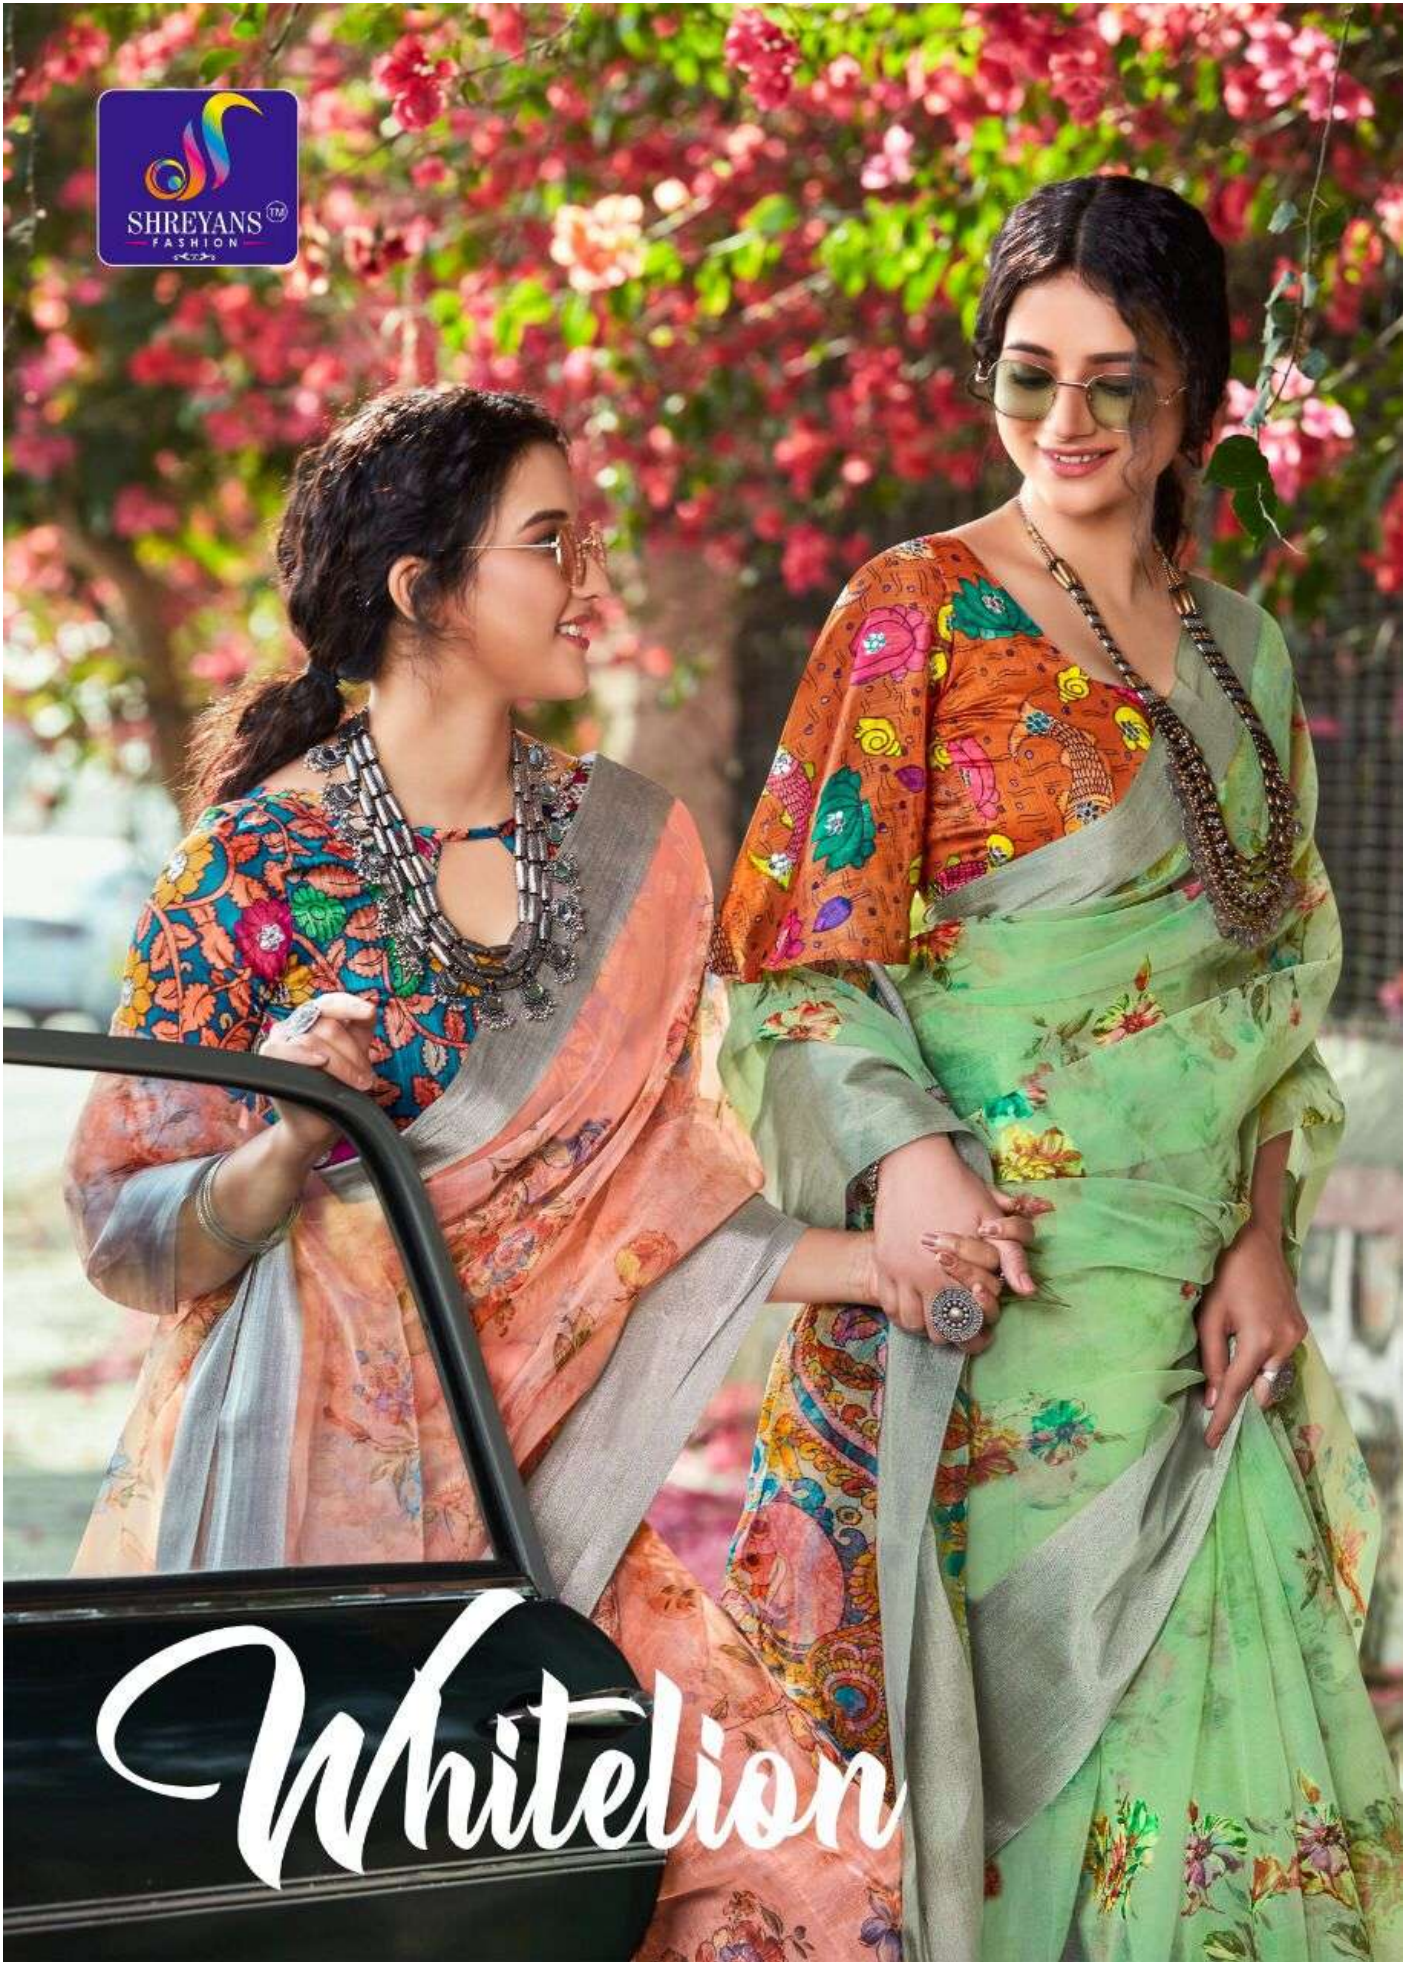

Whitelion

Whitelion

SHREYANS
FASHION

Classic

Flowing Fashion

WH-03

R 27
Co157

STEAG AWAY ALL LIGHTS AND GLAM TOWRBOD YOU:

Modern style
WH-04
Flowing fashion

SHREYANS
FASHION
— — —

Brind
Fashion

WH-06

SHREYANS
FASHION

WH-08

Beauty
Flowing Fashion
WH-09

GRAFT THAT HAS TRAVELLED
BEYOND AGE IS