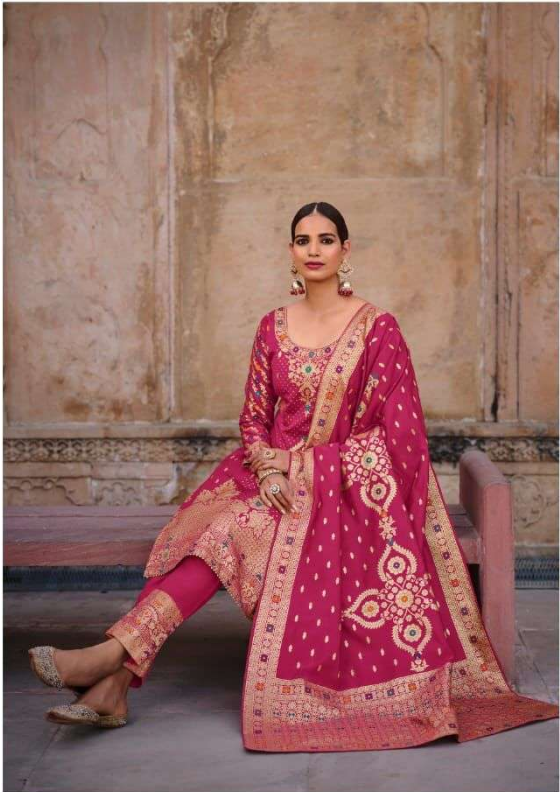

CODE-1001

AMYRA
Designer