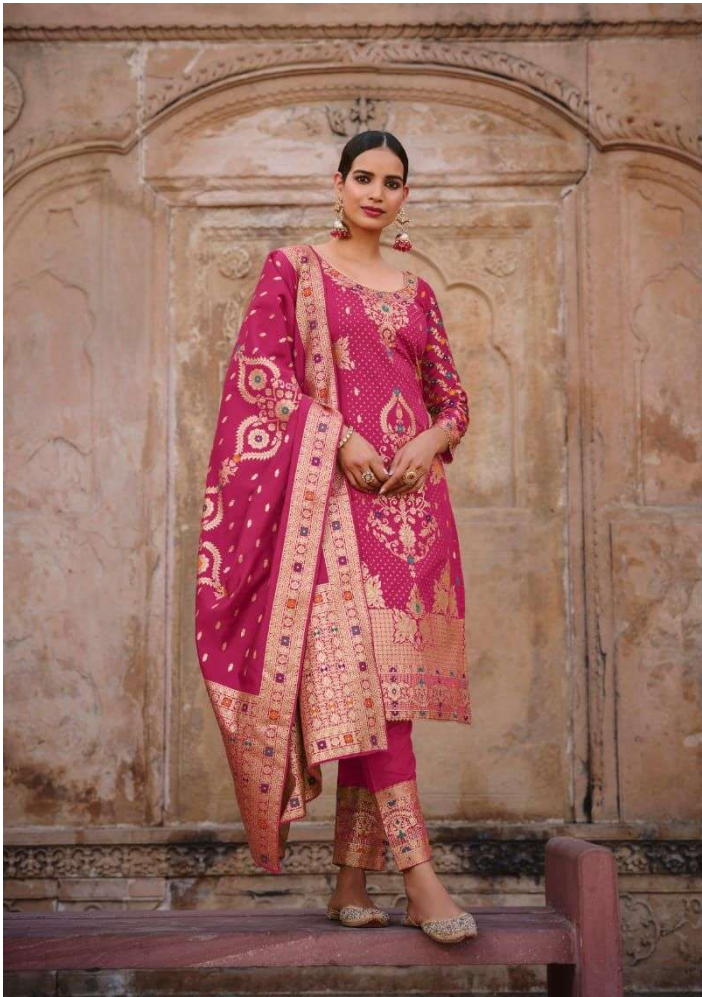

CODE-1001

AMYRA
Designer