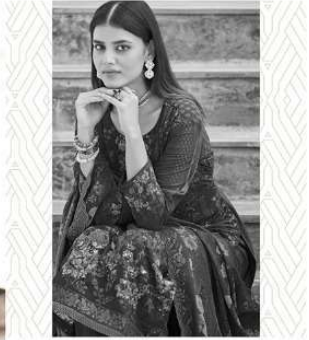

Shree Shalika
FASHION