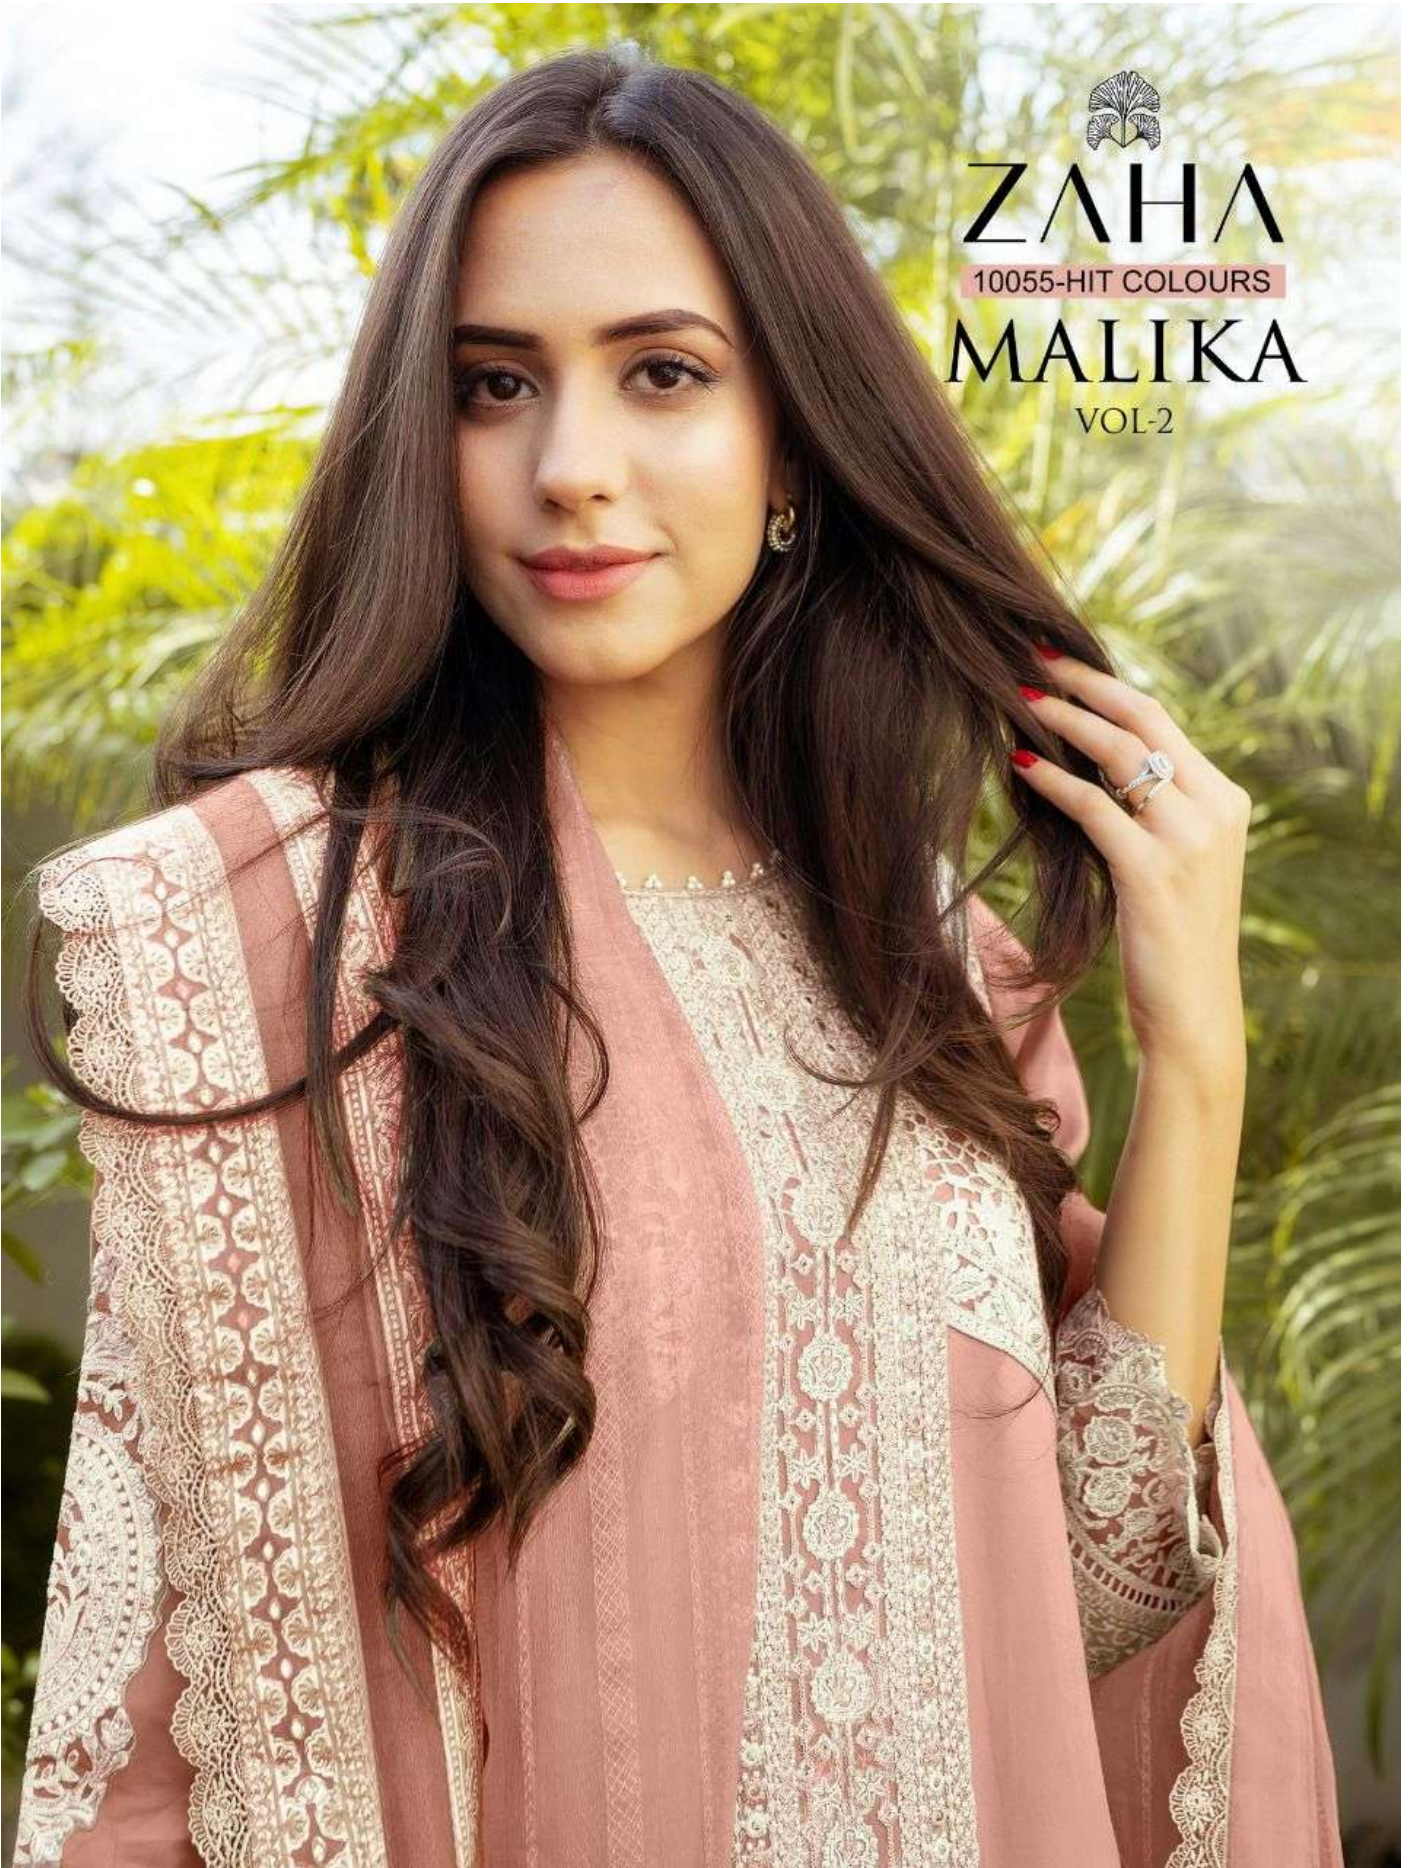

ZAHA

10055-HIT COLOURS

MALIKA

VOL-2

ZAHA

10055-HIT COLOURS

MALIKA

VOL-2

ZAHA

D.No.10055-D

TOP Fox Georgette with Embroidery

BOTTOM-INNER Dull santoon

DUPATTA Nazmin with Embroidery

ZAHA

D.No.10055-B

TOP Fox Georgette with Embroidery

BOTTOM-INNER Dull santoon

DUPATTA Nazmin with Embroidery

ZAHA

D.No.10055-A

TOP Fox Georgette with Embroidery

BOTTOM-INNER Dull santoon

DUPATTA Nazmin with Embroidery

ZAHA

D.No.10055-C

TOP Fox Georgette with Embroidery

BOTTOM-INNER Dull santoon

DUPATTA Nazmin with Embroidery