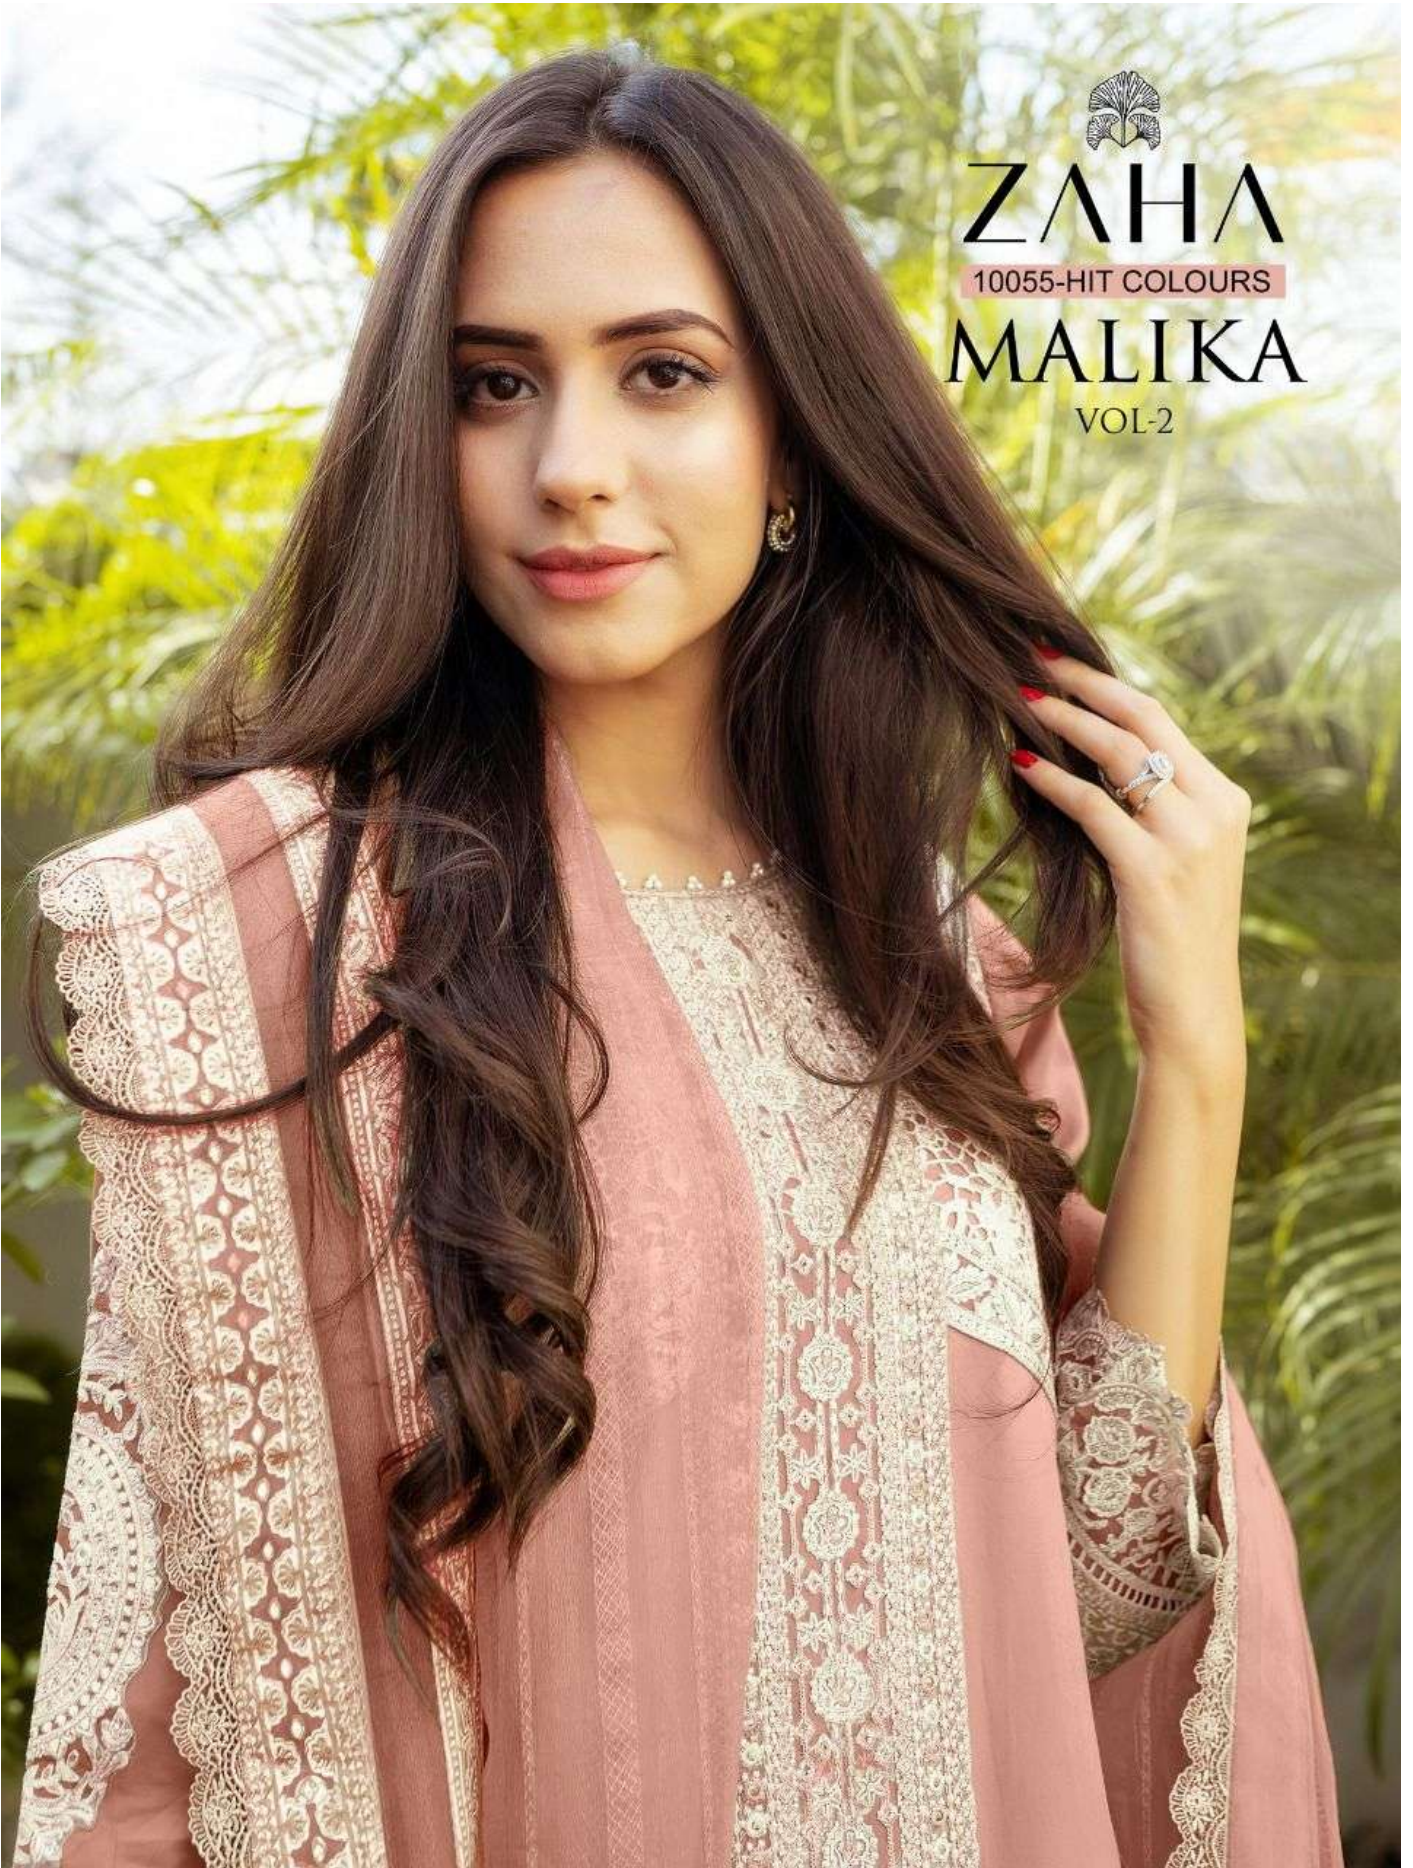

ZAHA

10055-HIT COLOURS

MALIKA

VOL-2

ZAHA

10055-HIT COLOURS

MALIKA

VOL-2

ZAHA

D.No.10055-D

TOP Fox Georgette with Embroidery

BOTTOM-INNER Dull santoon

DUPATTA Nazmin with Embroidery

ZAHA

D.No.10055-B

TOP Fox Georgette with Embroidery

BOTTOM-INNER Dull santoon

DUPATTA Nazmin with Embroidery

ZAHA

D.No.10055-A

TOP Fox Georgette with Embroidery

BOTTOM-INNER Dull santoon

DUPATTA Nazmin with Embroidery

ZAHA

D.No.10055-C

TOP Fox Georgette with Embroidery

BOTTOM-INNER Dull santoon

DUPATTA Nazmin with Embroidery